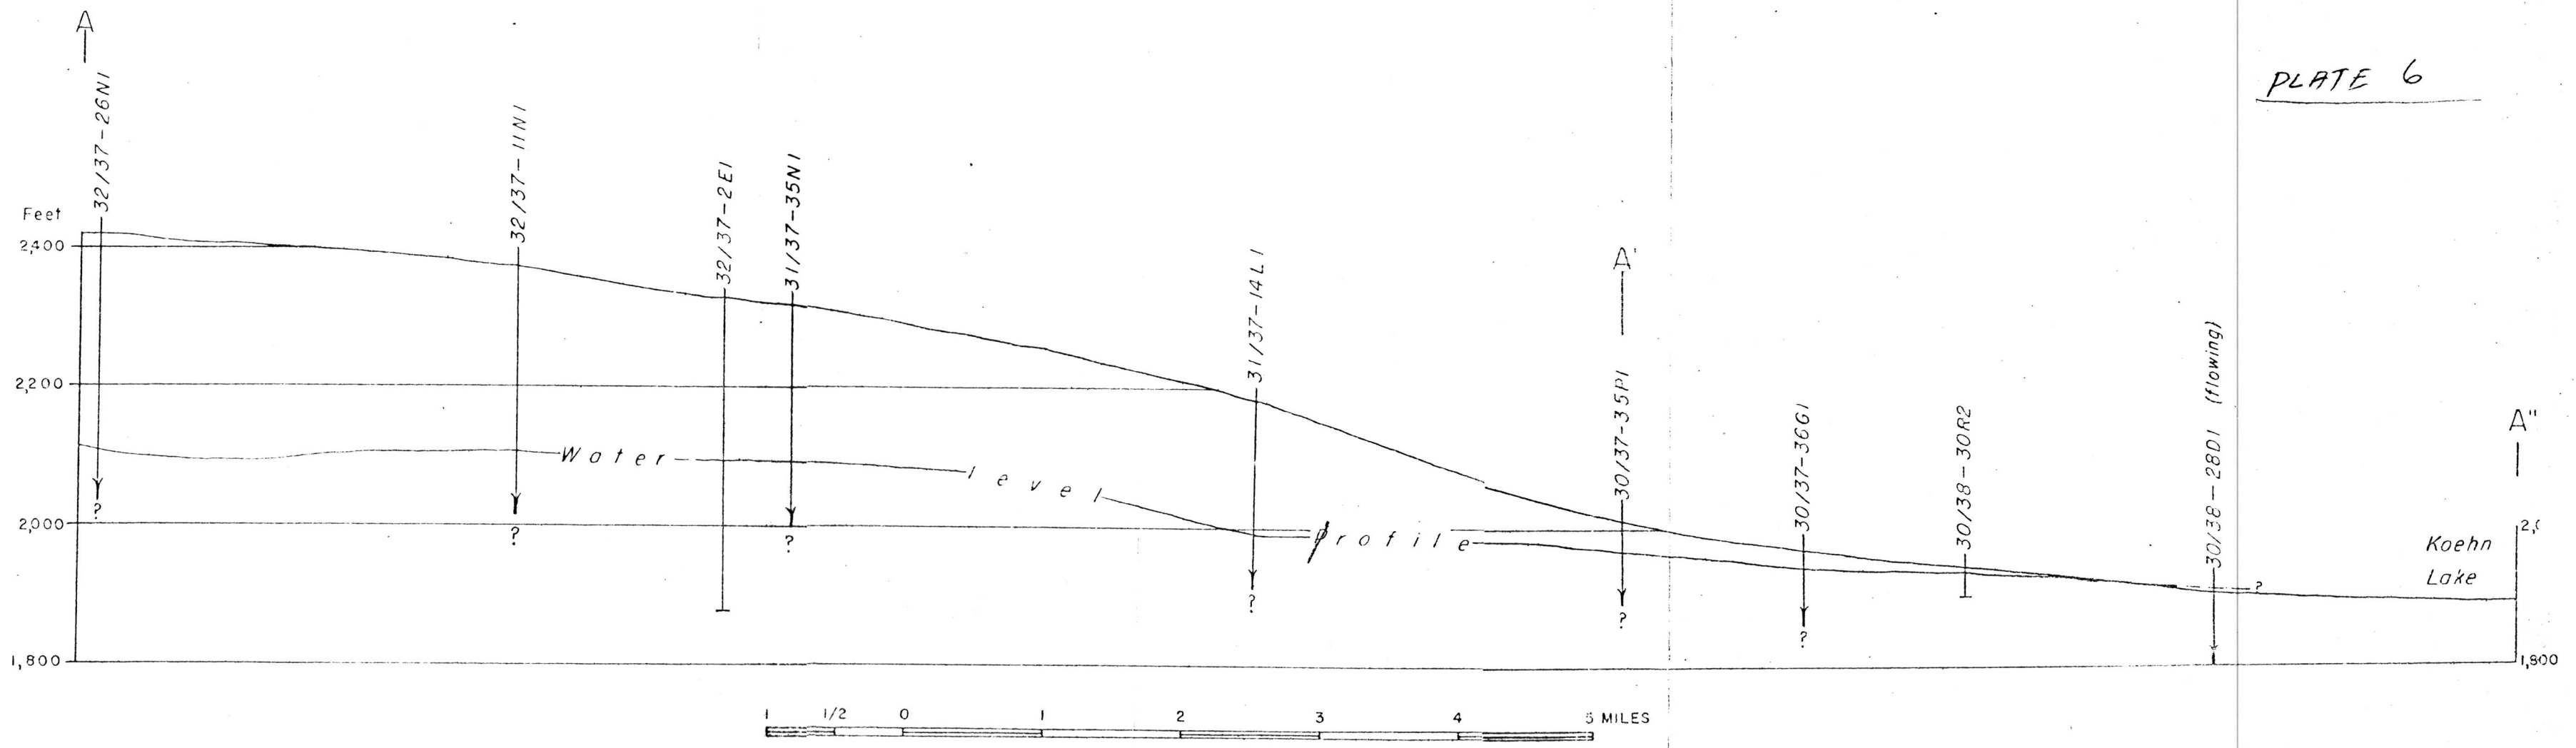

PLATE 6

WATER-LEVEL PROFILE THROUGH KOEHN LAKE AREA, 1953