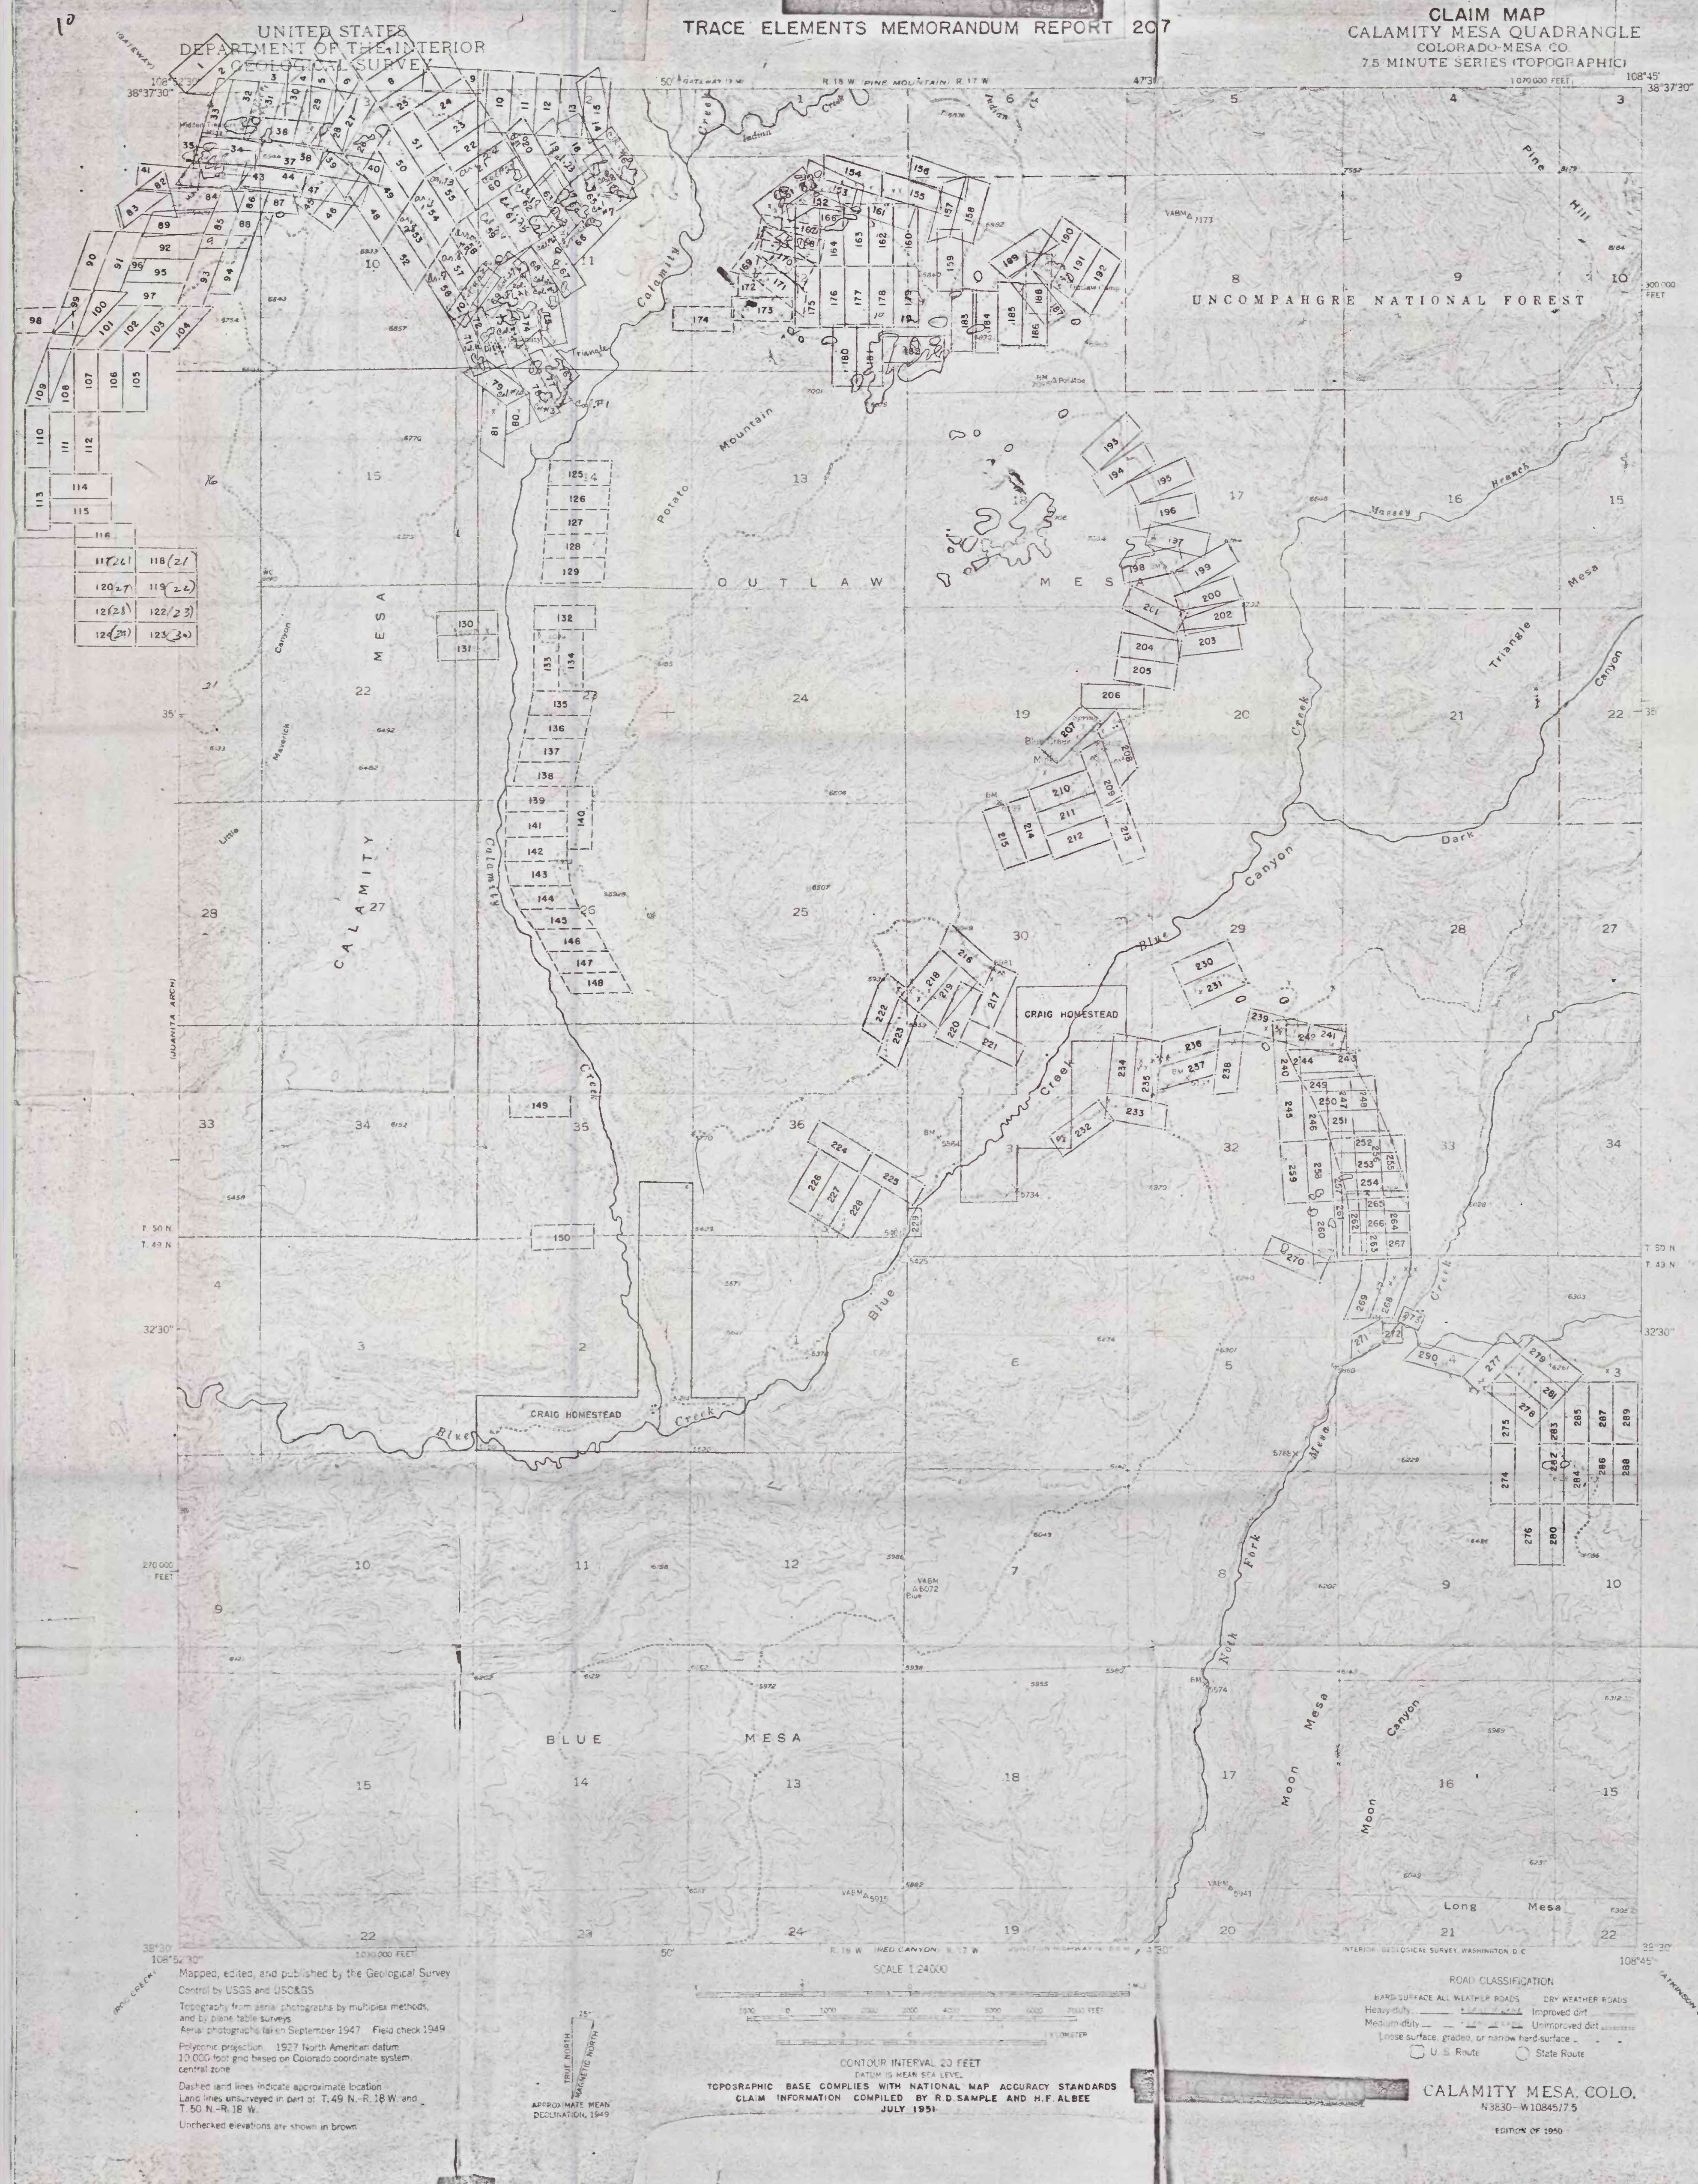

THE GEOLOGICAL SURVEY MAKES NO WARRANTY AS TO THE ACCURACY OR COMPLETENESS OF THE INFORMATION ABOUT CLAIMS SHOWN ON THIS MAP AND ASSUMES NO LIABILITY WITH RESPECT TO THE USE OF THIS INFORMATION.

This map is preliminary and has not been edited for conformity with Geological Survey format and nomenclature.

SCALE 1:24,000. ROAD CLASSIFICATION: HARD SURFACE ALL WEATHER ROADS, CRIB WEATHER ROADS, Heavily dirt, Improved dirt, Medium dirt, Unimproved dirt, Loose surface, graded, or narrow hard-surface, U.S. Route, State Route. CONTOUR INTERVAL 20 FEET. DATUM IS MEAN SEA LEVEL. TOPOGRAPHIC BASE COMPLIES WITH NATIONAL MAP ACCURACY STANDARDS. CLAIM INFORMATION COMPILED BY R.D. SAMPLE AND H.F. ALBEE. JULY 1951.

ROAD CLASSIFICATION: HARD SURFACE ALL WEATHER ROADS, CRIB WEATHER ROADS, Heavily dirt, Improved dirt, Medium dirt, Unimproved dirt, Loose surface, graded, or narrow hard-surface, U.S. Route, State Route. CALAMITY MESA, COLO. 1:24,000. EDITION OF 1950.