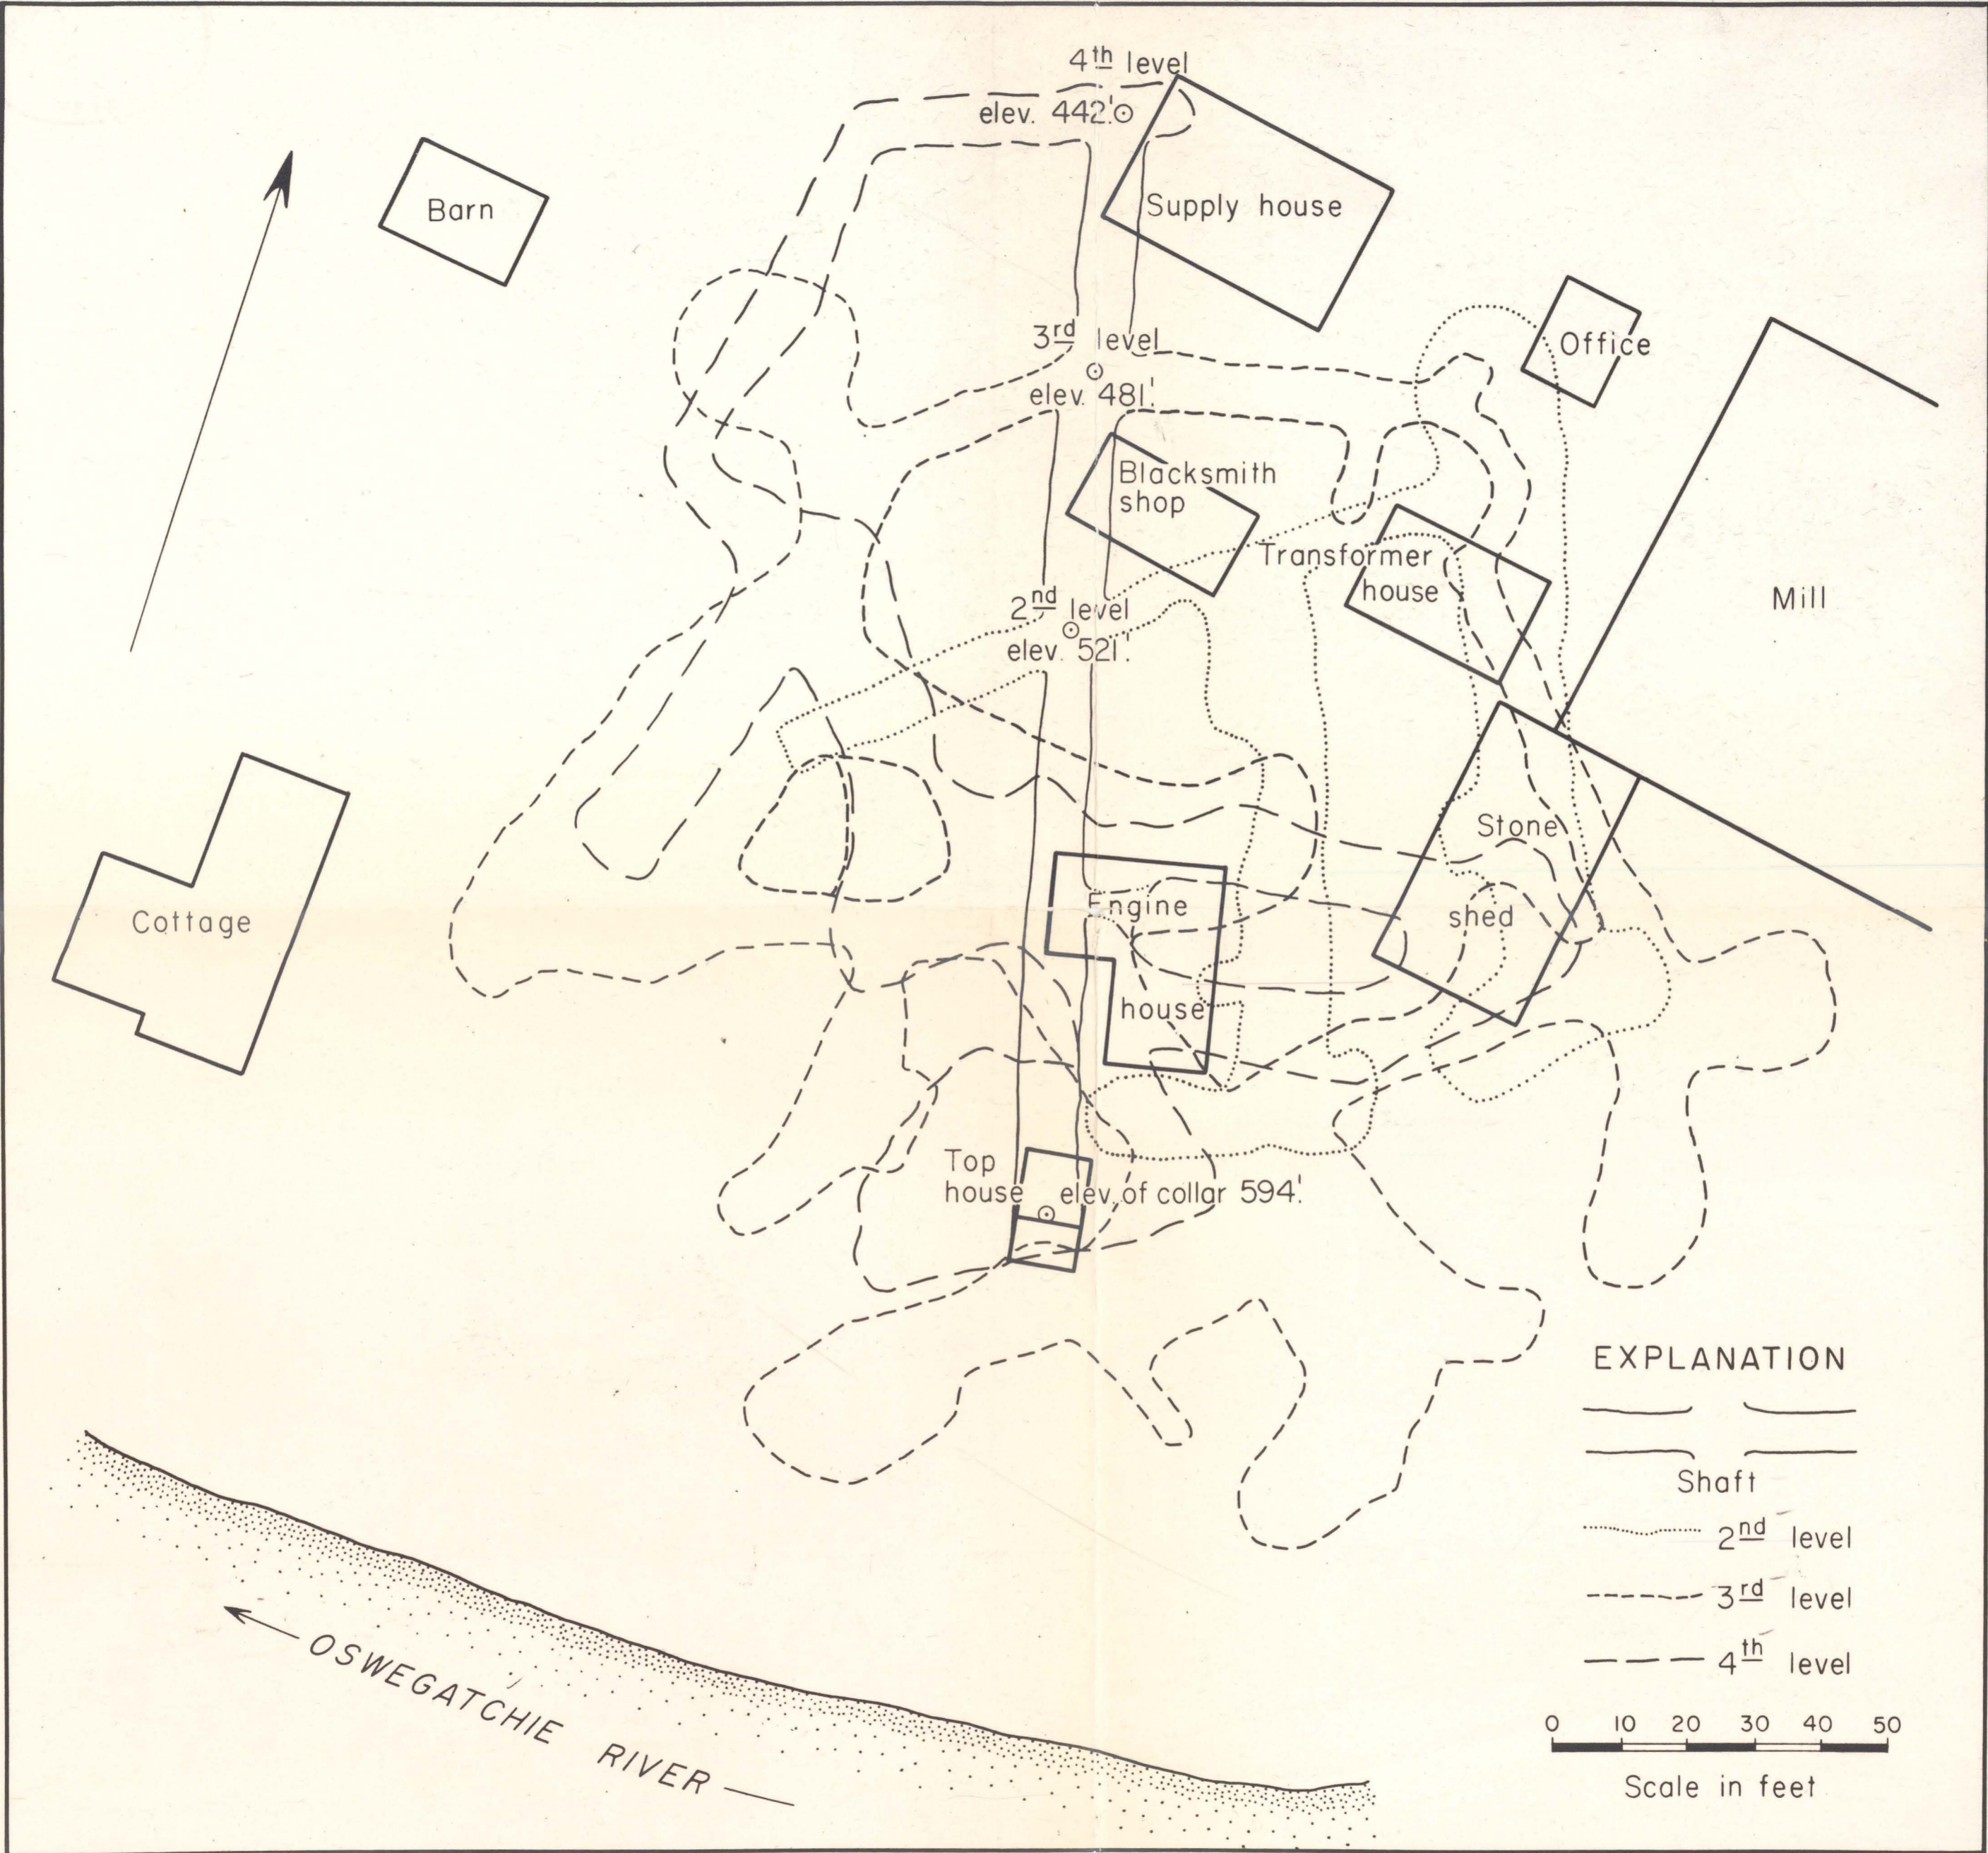

This map is preliminary and has not been edited for conformity with Geological Survey format and nomenclature.

PLATE #25

25 of 111

25 of 111

Plate 25 Mine survey of the Wintergreen Hill mine [Edwards Township, St. Lawrence County, New York] PLATE #25