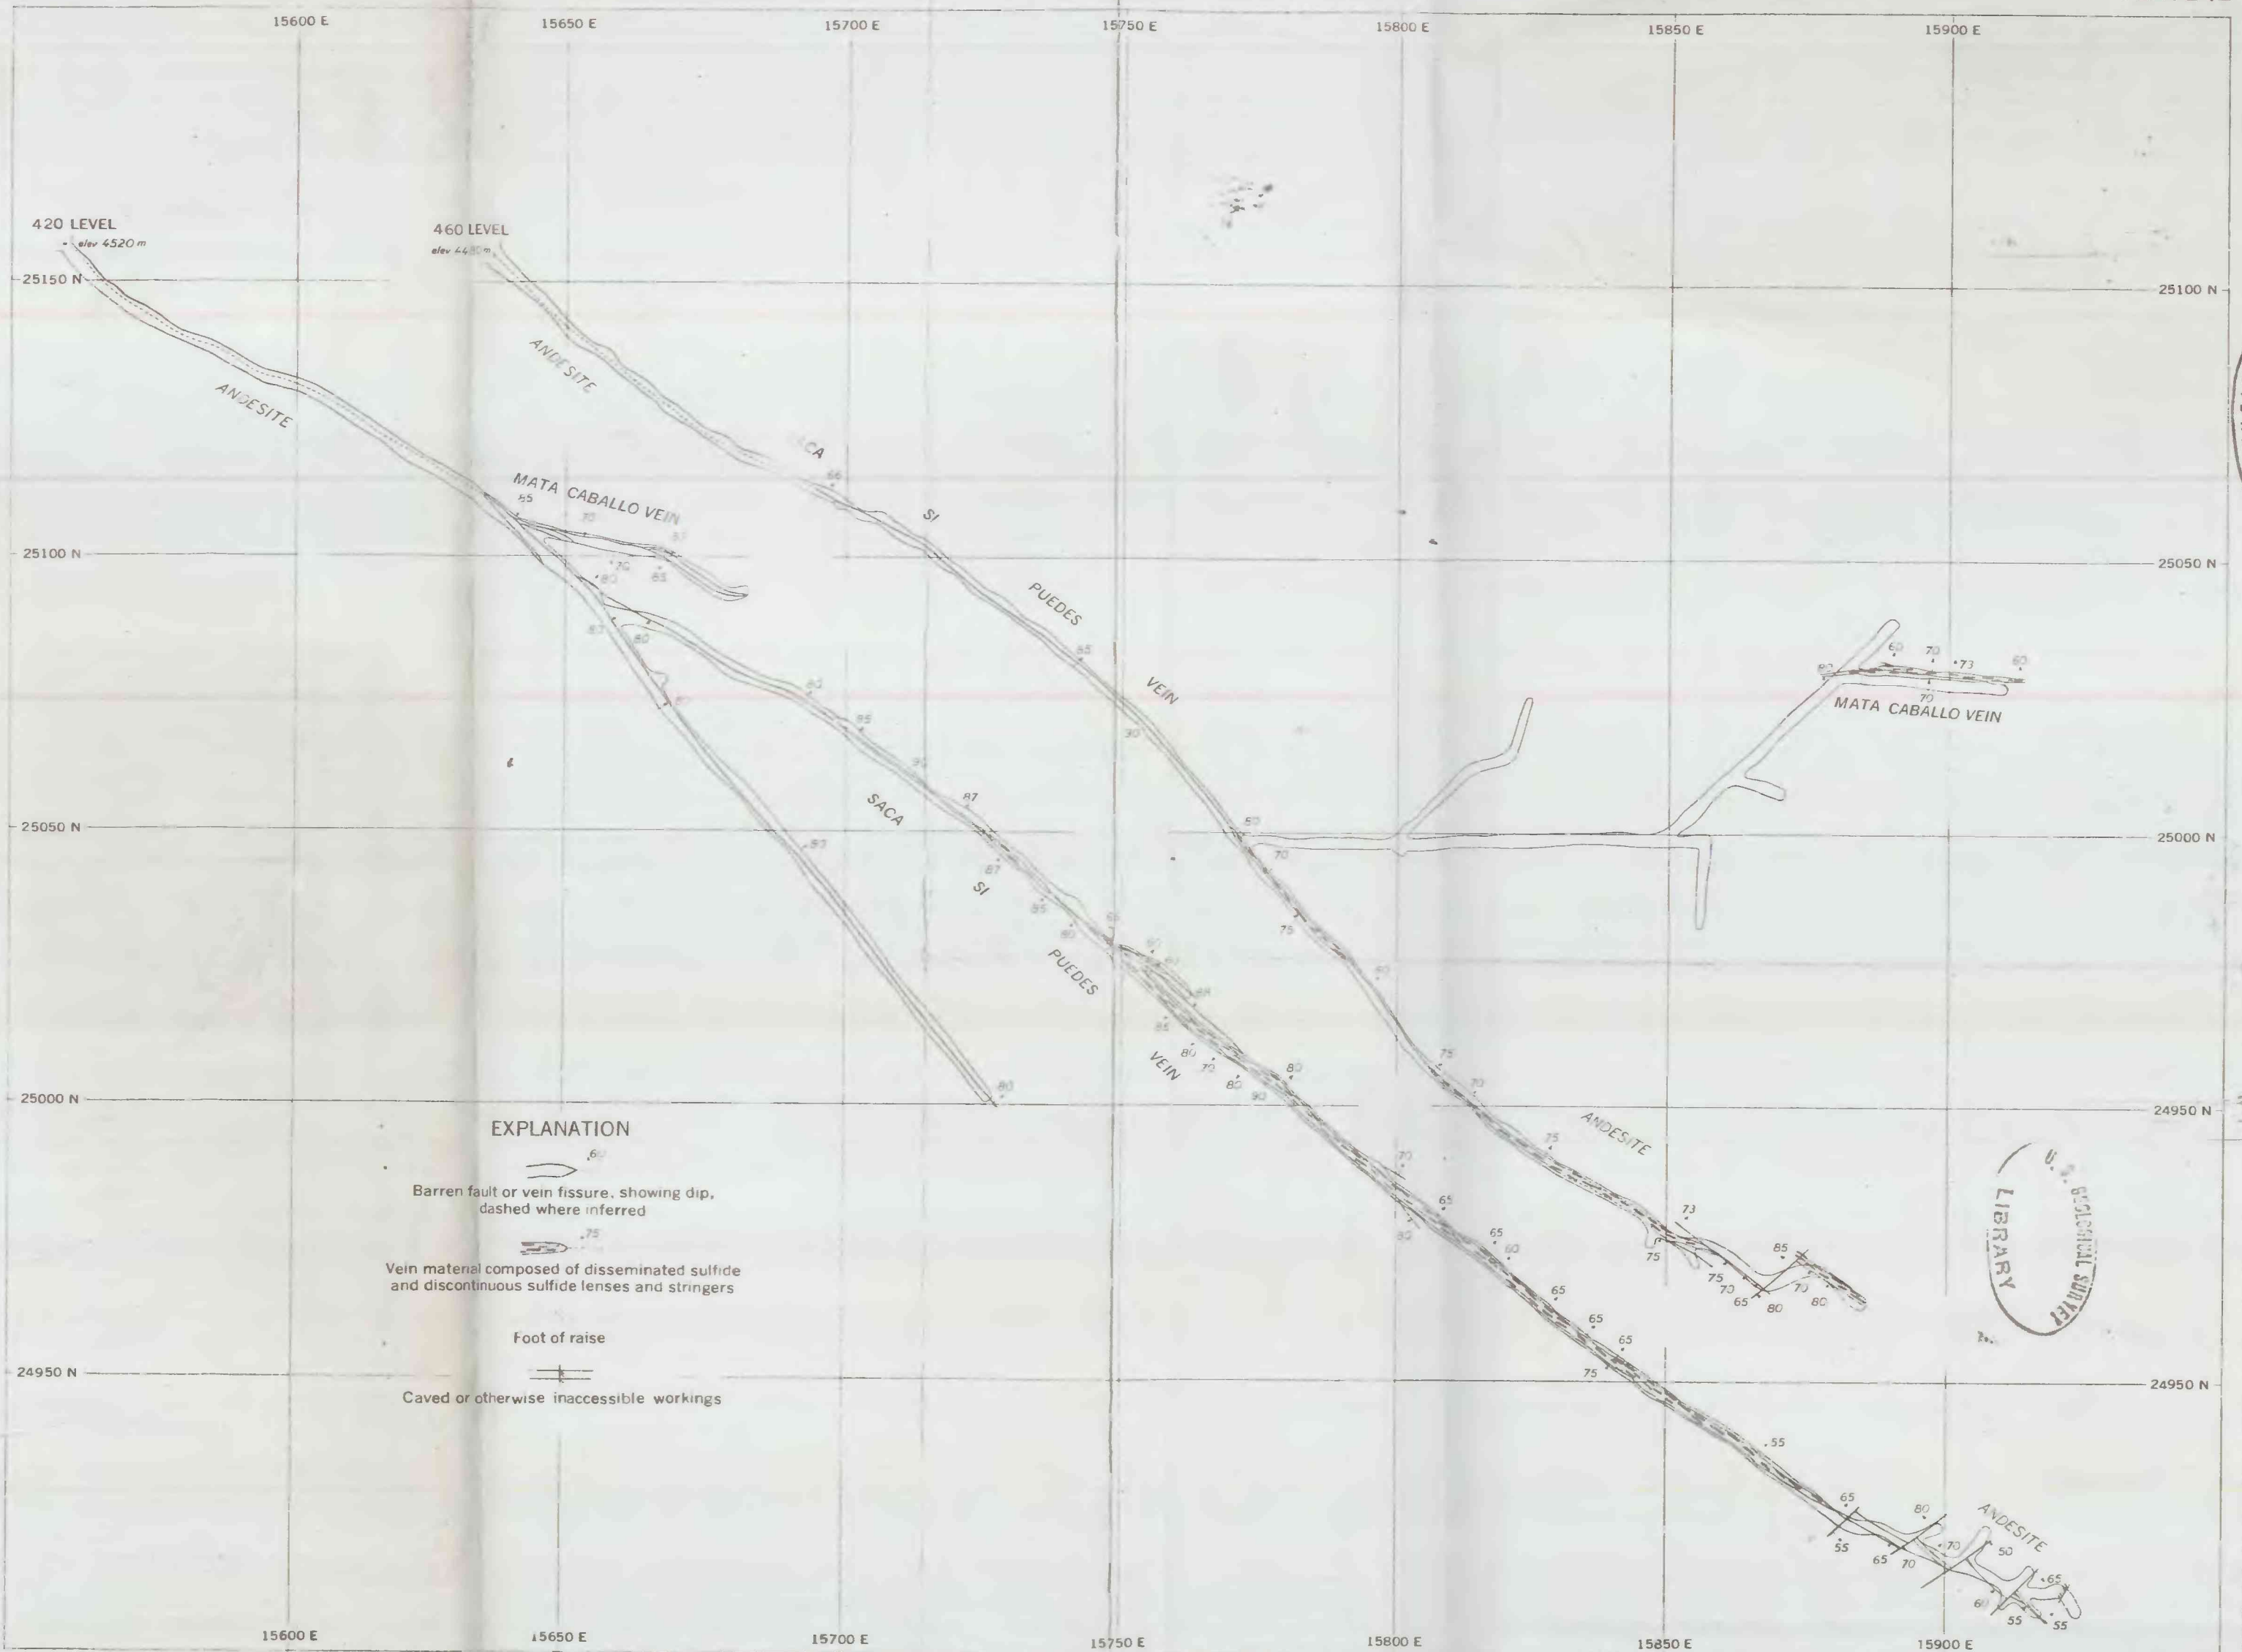

(200)
R290
no. 726

(200)
R290
no. 726

FILED IN PLACE IN POCKET
IN BACK OF BOUND VOLUME

COMPOSITE VEIN MAP OF THE SANTA TERESITA MINE, CASTROVIRREYNA MINING DISTRICT, PERU

Mine map by Corporación Minera
Castrovirreyna

U.S. Geological Survey
Compiled by F. W. Lewis
and S. Narvaez 1956
OPEN FILE MAP

This map is preliminary and has
not been edited or reviewed for
conformity with Geological Survey
standards or nomenclature.