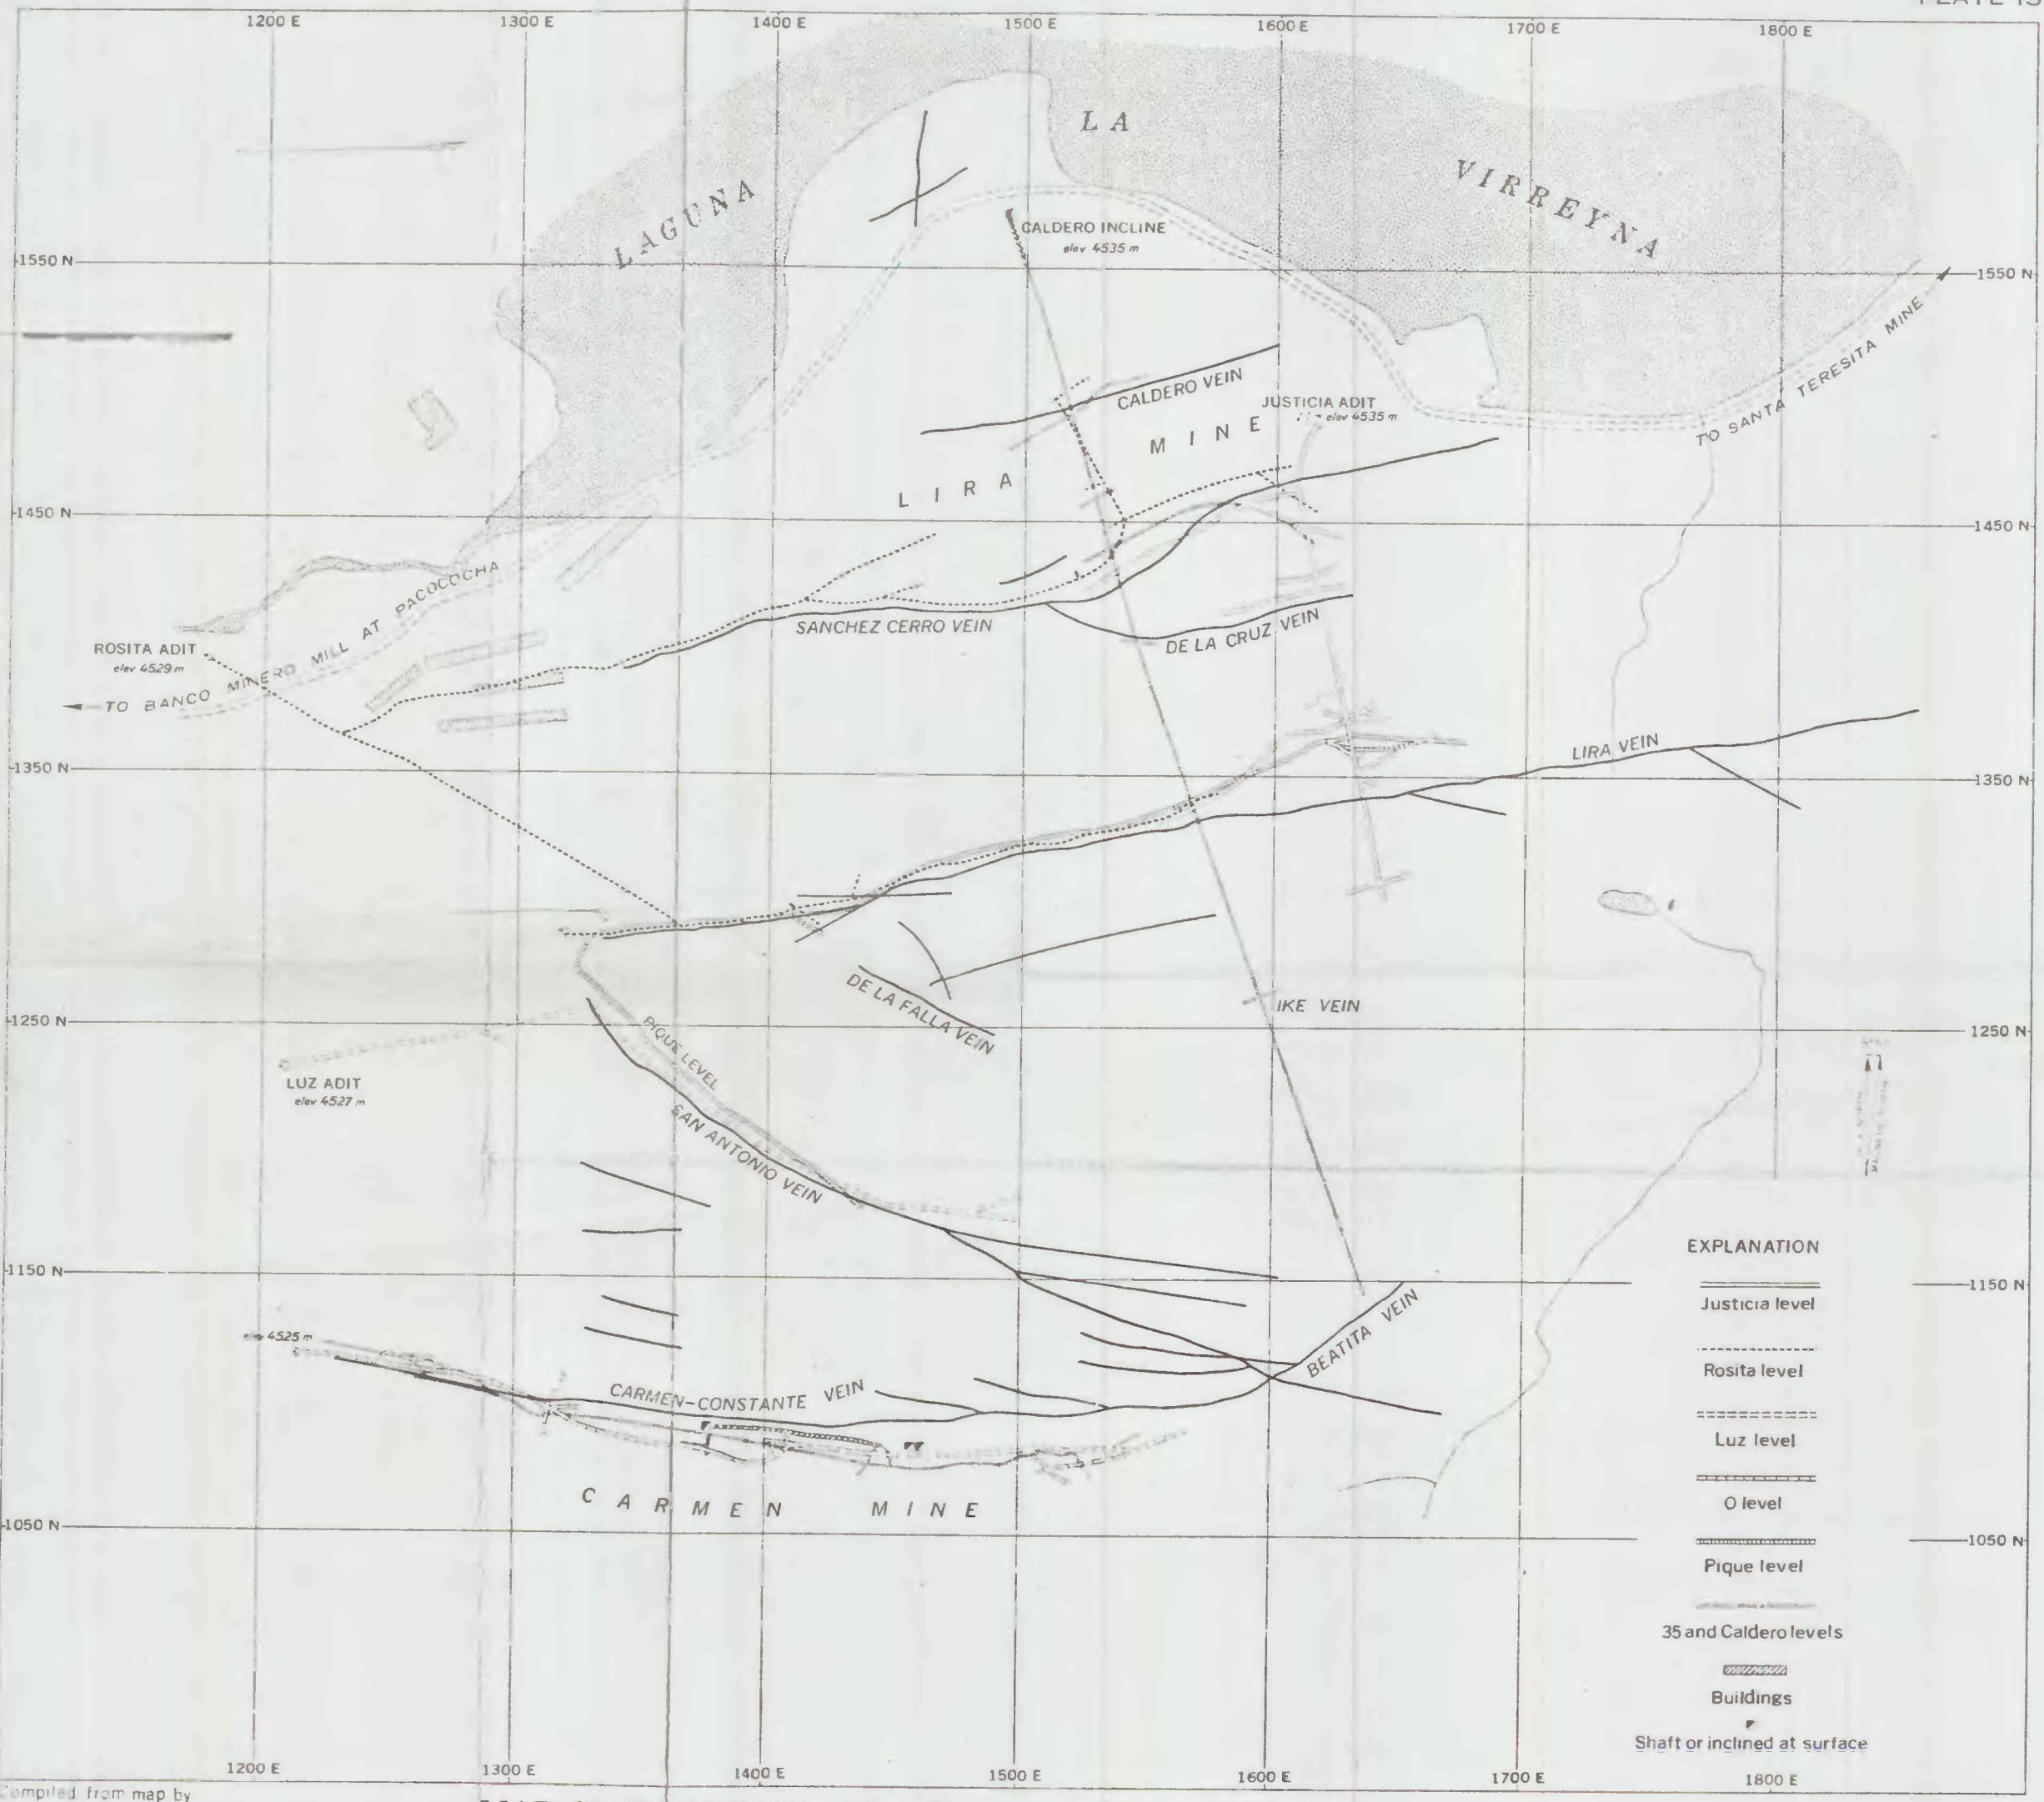

(2000)  
02290-  
no. 726

Compiled from map by Banco Minero del Perú

### MAP OF WORKINGS AND VEIN OUTCROPS, LA VIRREYNA AREA, CASTROVIRREYNA MINING DISTRICT, PERU

U.S. Geological Survey  
OPEN FILE MAP  
This map is preliminary and has not been edited or reviewed for conformity with Geological Survey standards or nomenclature.