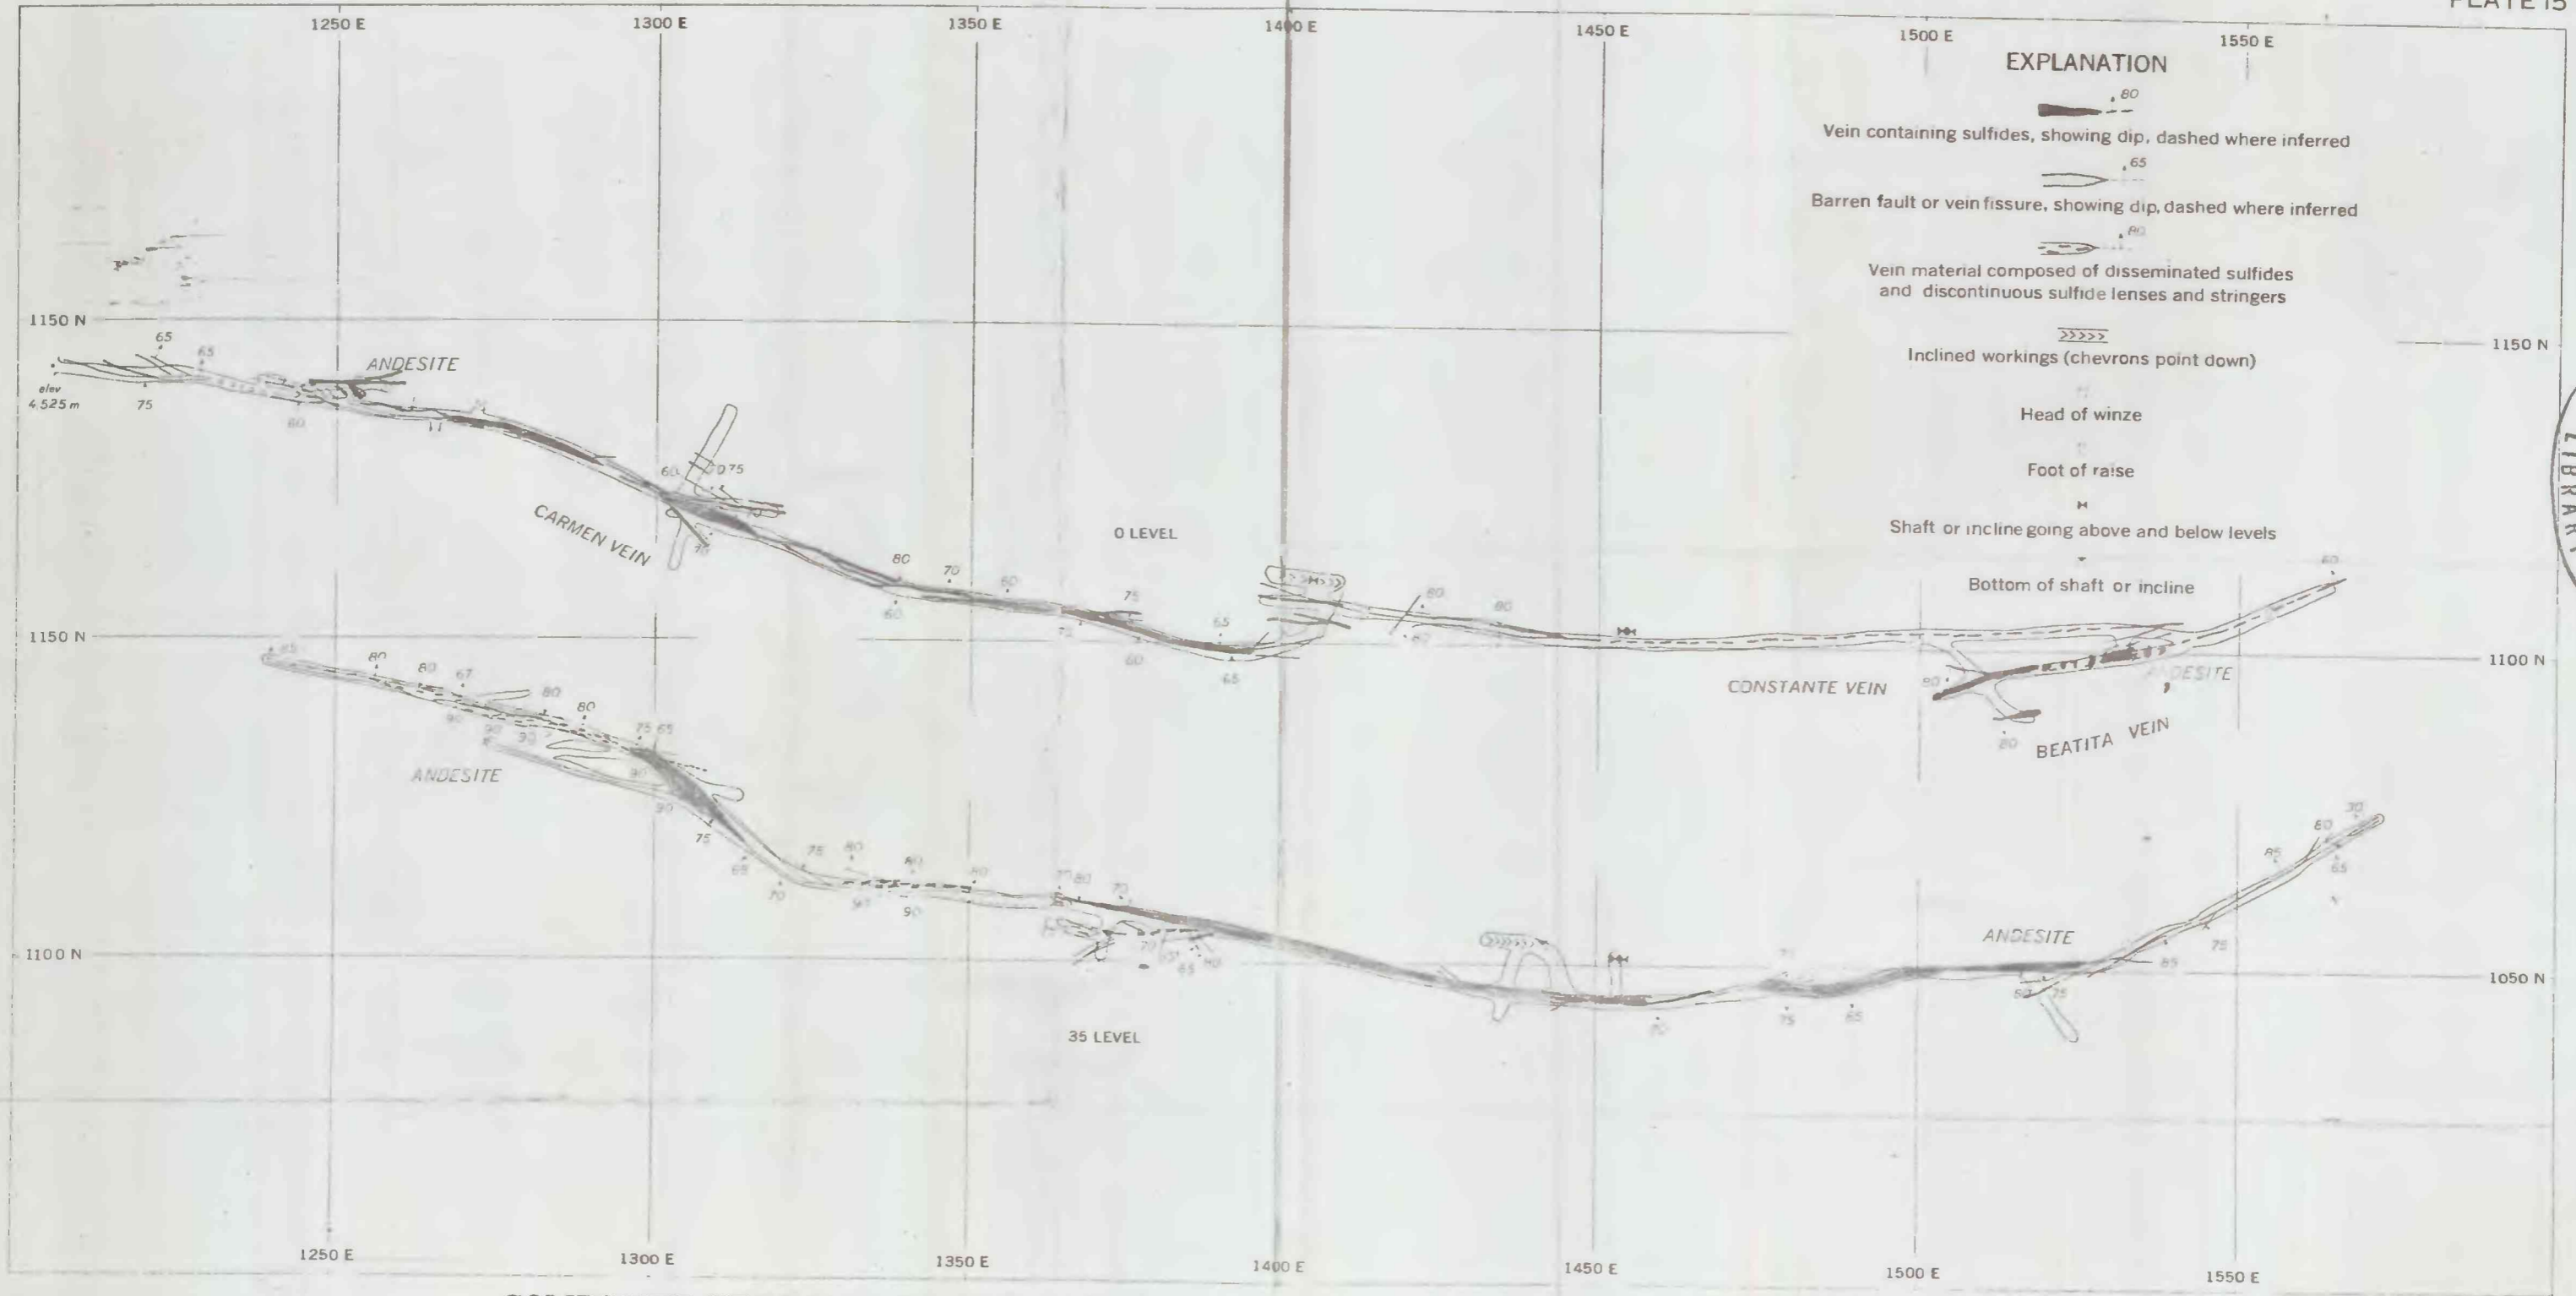

PLEASE REPLACE IN POCKET  
IN BACK OF BOUND VOLUME

64-103  
(200)  
R2290  
no. 726

PLATE 15

COMPOSITE VEIN MAP OF THE CARMEN MINE, CASTROVIRREYÑA MINING DISTRICT, PERU

Survey and map by Pe. W. Lewis and S. Narváez 1956  
OPEN FILE MAP  
This map is preliminary and has not been edited or reviewed for conformity with Geological Survey standards or nomenclature.