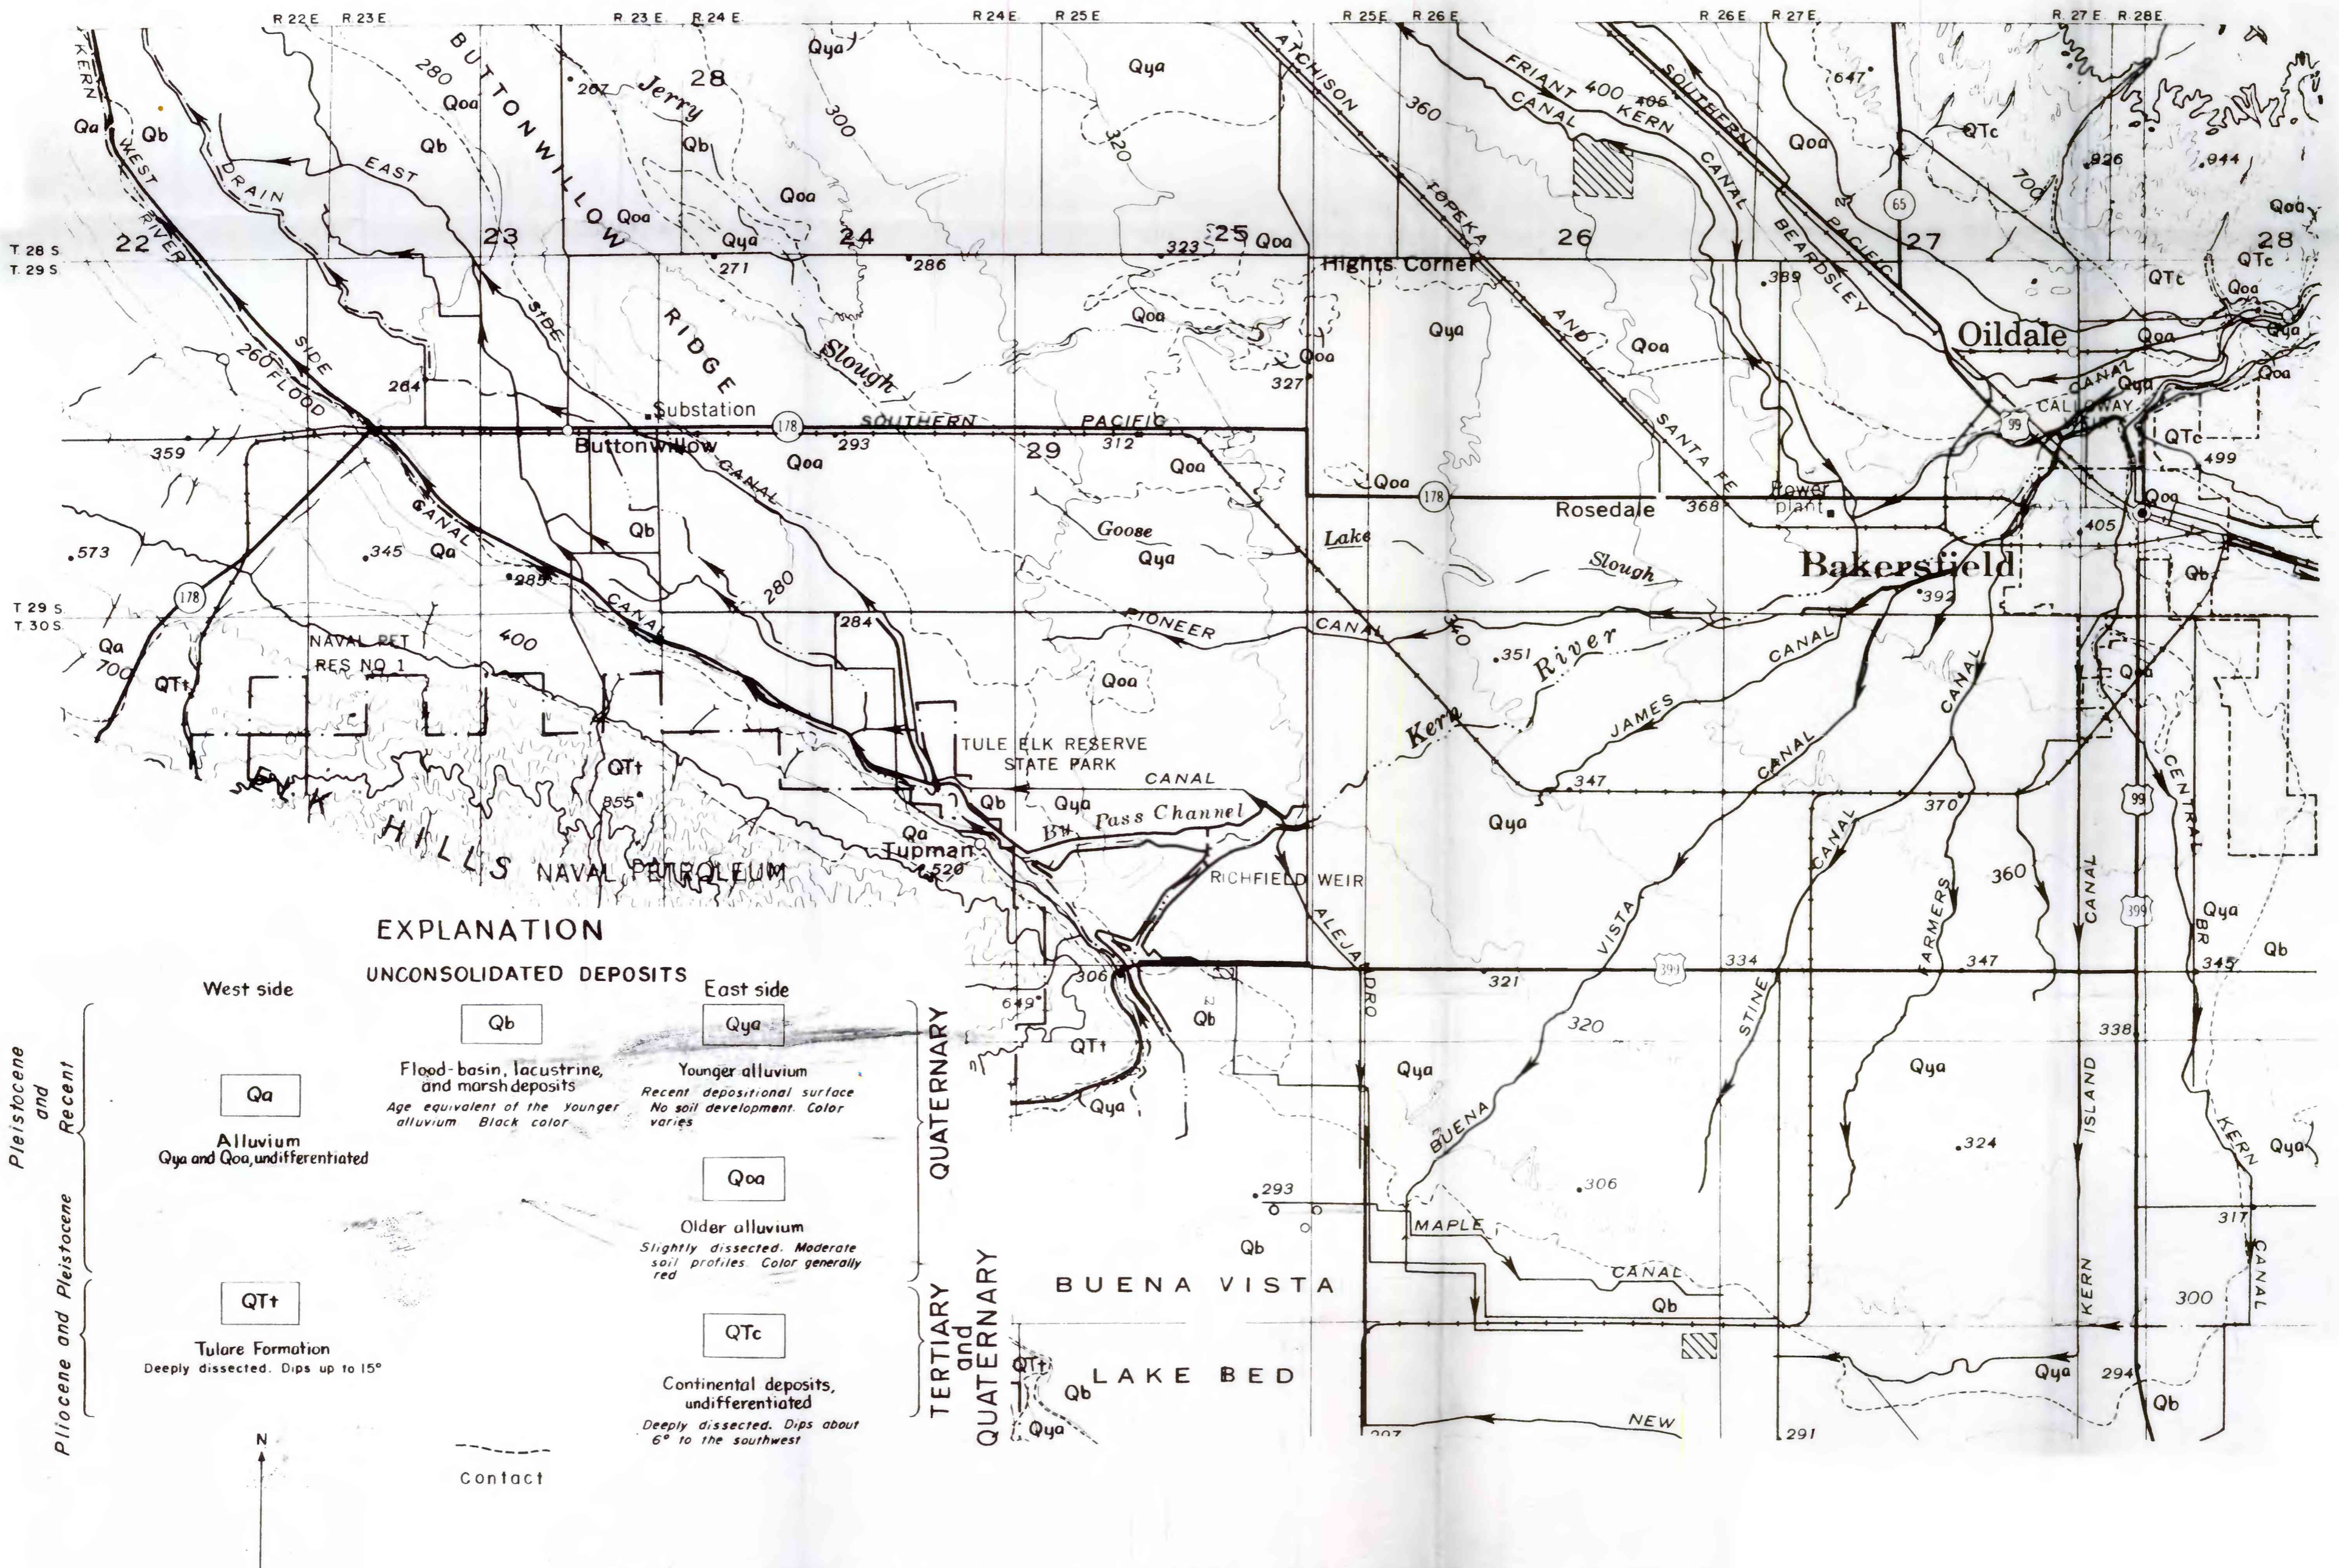

FIGURE 7a—GEOLOGIC MAP OF ROCK-STRATIGRAPHIC UNITS

FIGURE 7—GEOLOGIC MAP OF INFERRED TIME-STRATIGRAPHIC UNITS
KERN RIVER ALLUVIAL-FAN AREA, CALIFORNIA

0 1 2 3 4 5 MILES