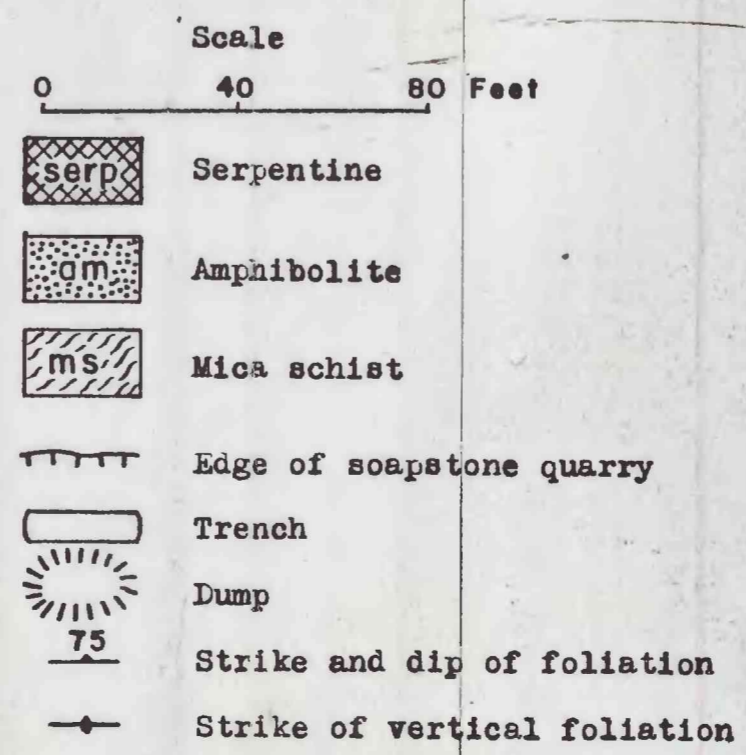

Figure 1  
SOAPSTONE QUARRIES TWO MILES  
NE. OF MIDDLEFIELD

Figure 2  
SOAPSTONE PROSPECTS 1000 FEET SSE.  
OF MIDDLEFIELD SOAPSTONE QUARRIES

Plate 6  
OUTCROP GEOLOGIC MAPS OF THE SOAPSTONE QUARRIES,  
AND PROSPECTS, MIDDLEFIELD, MASSACHUSETTS

This map is preliminary and has not been edited for conformity with Geological Survey format.

PLEASE REPLACE IN POCKET  
BACK OF BOUND VOLUME