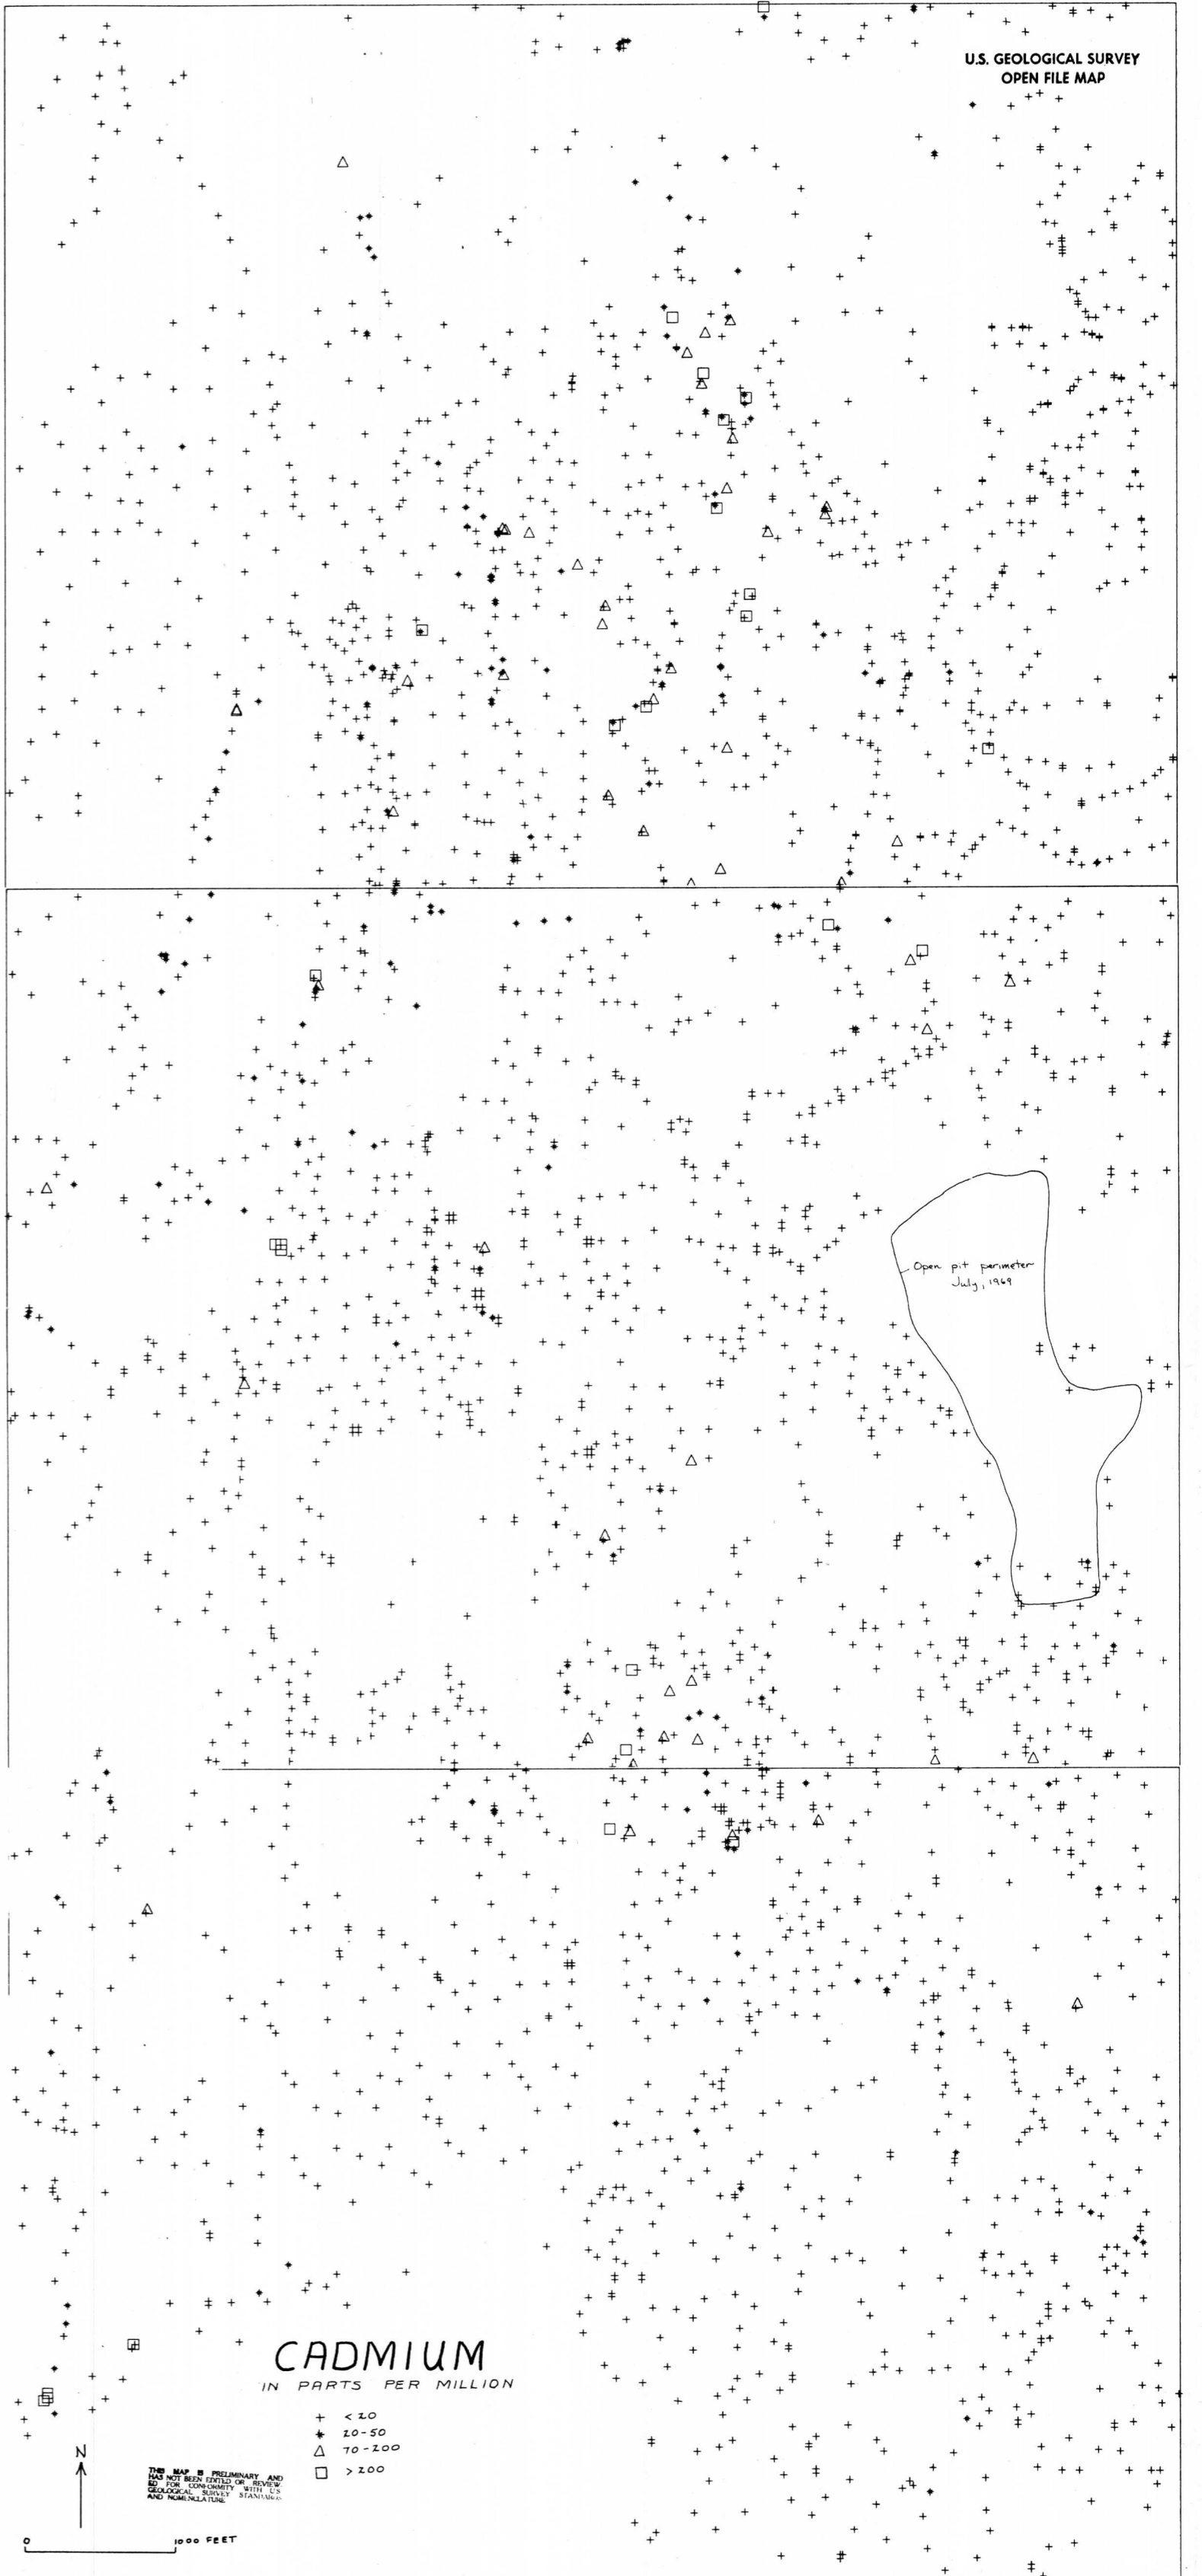

Figure 6. - Surface distribution of selected elements around the Copper Canyon copper-gold-silver open-pit mine by Ted G. Theodore

Figure 7. - Surface distribution of selected elements around the Copper Canyon copper-gold-silver open pit mine by Ted G. Theodore