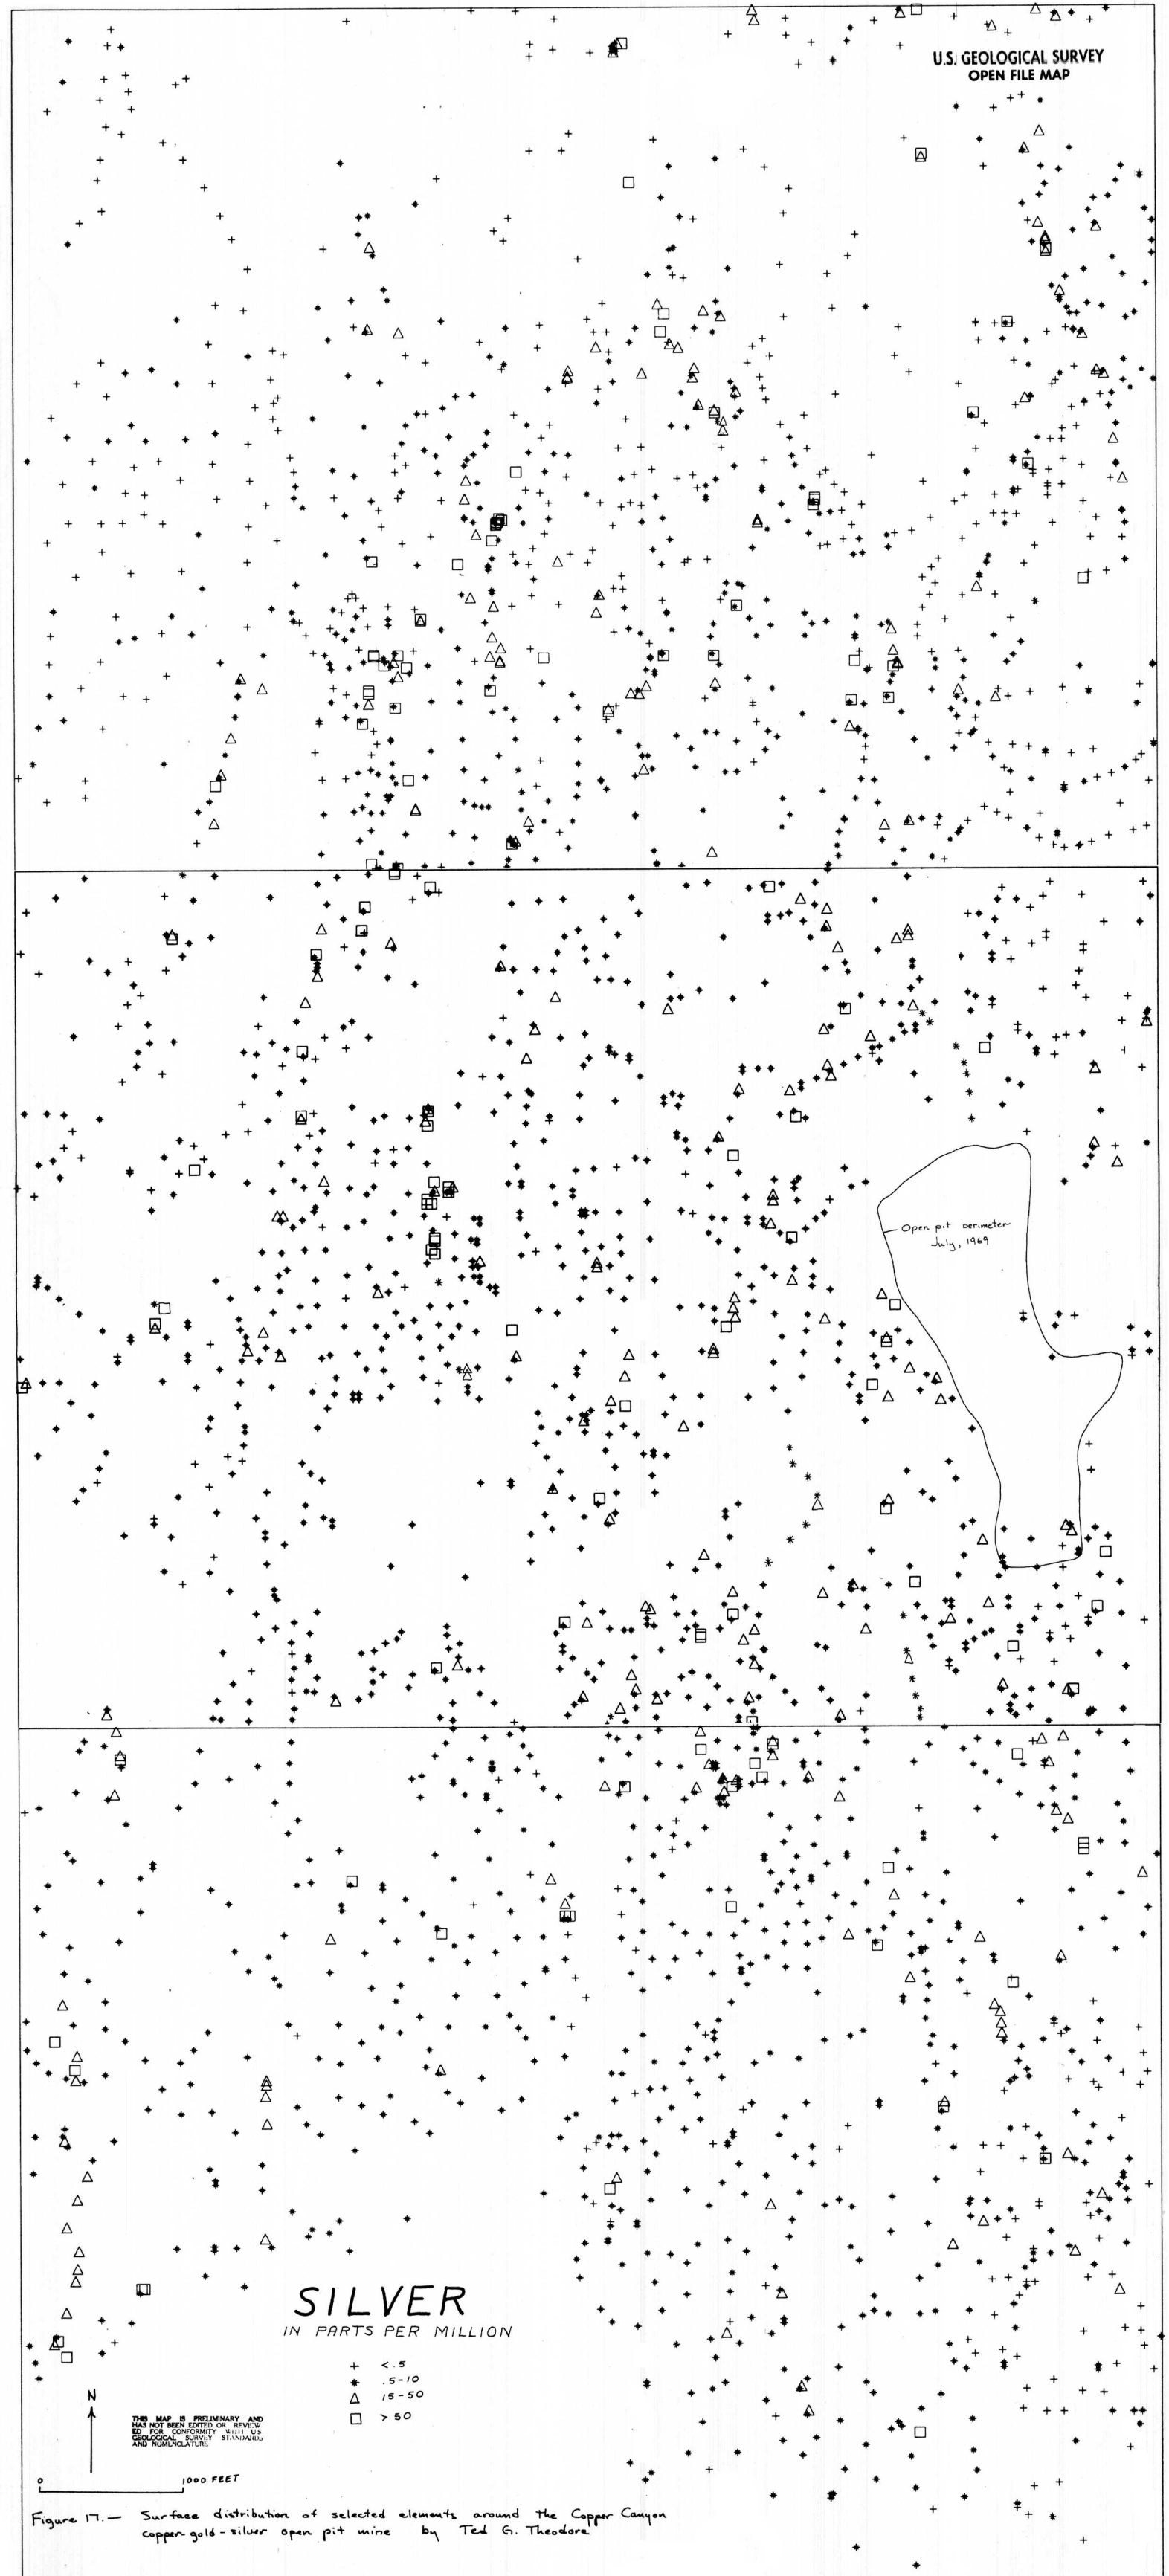

Figure 16.— Surface distribution of selected elements around the Copper Canyon copper-gold-silver open pit mine by Ted G. Theodore

Figure 17.— Surface distribution of selected elements around the Copper Canyon copper-gold-silver open pit mine by Ted G. Theodore