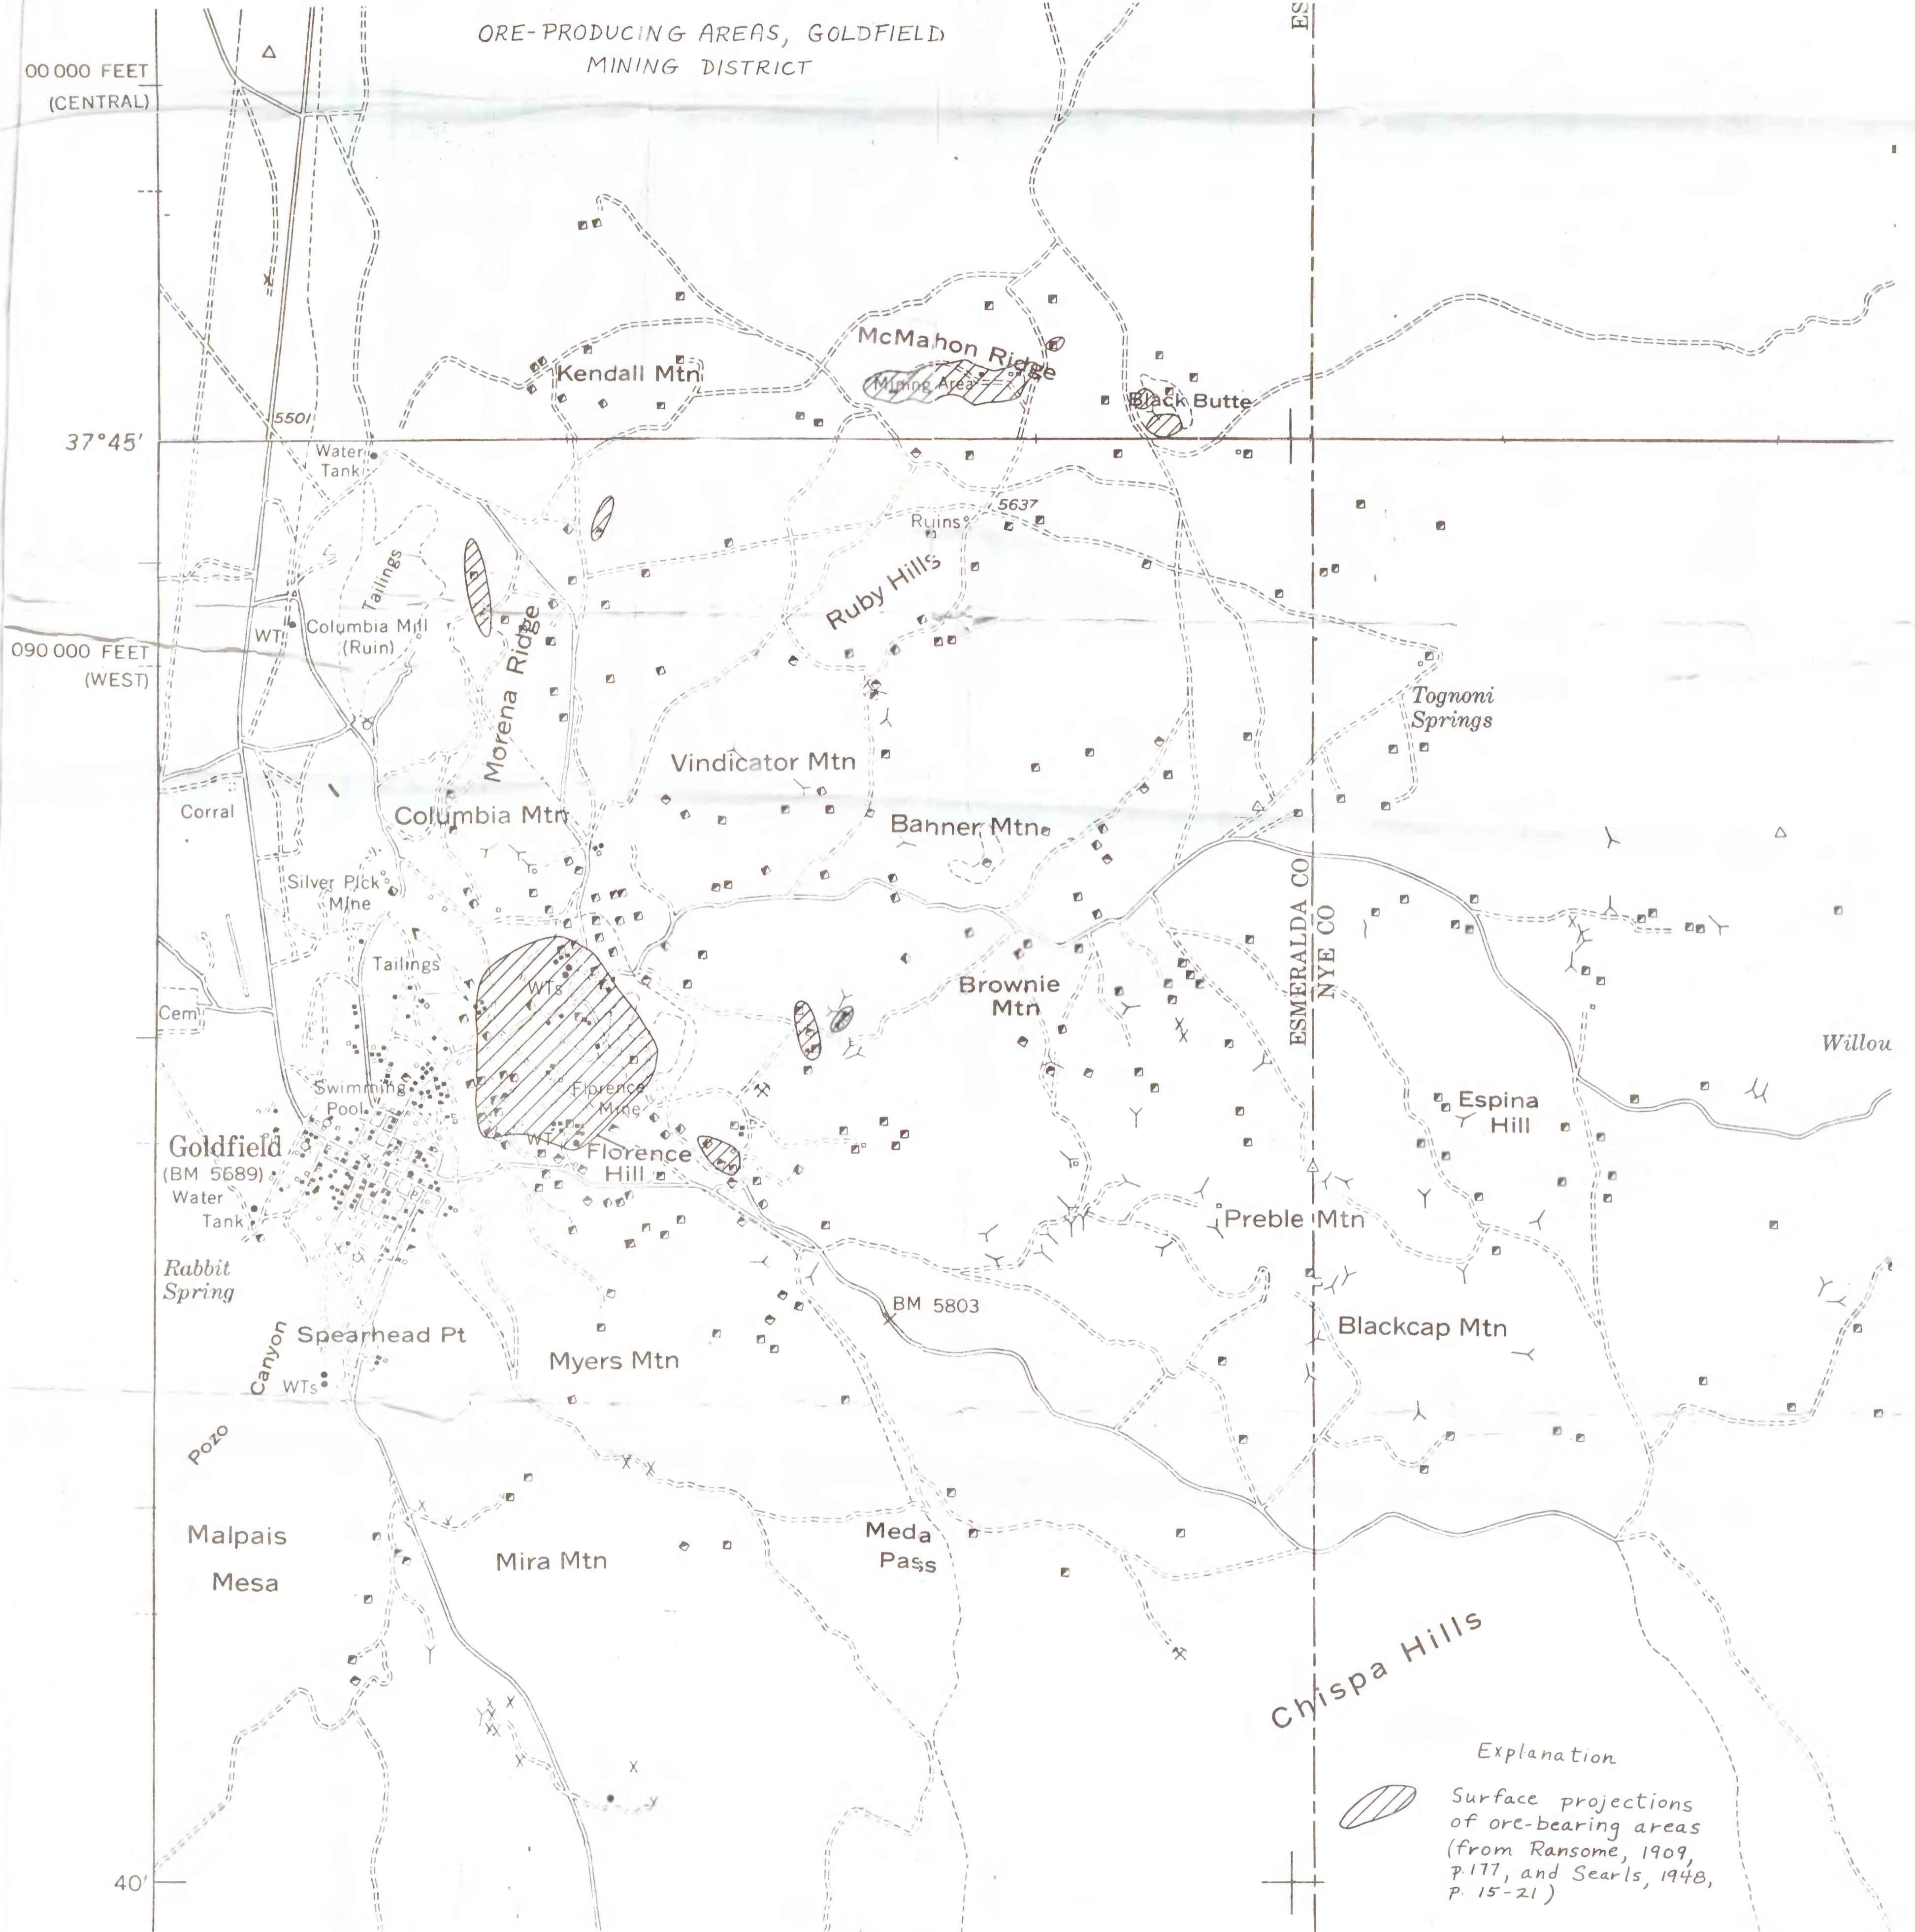

(200)  
R290  
no. 1379

U.S. GEOLOGICAL SURVEY  
LIBRARY  
MAR 20 1970  
DENVER

Plate 2

70-12

ORE-PRODUCING AREAS, GOLDFIELD  
MINING DISTRICT

Explanation

 Surface projections of ore-bearing areas (from Ransome, 1909, p. 177, and Searls, 1948, p. 15-21)

Scale 1:24,000

PLEASE REPLACE IN DOCKET  
IN BACK OF BOUND VOLUME

70-12