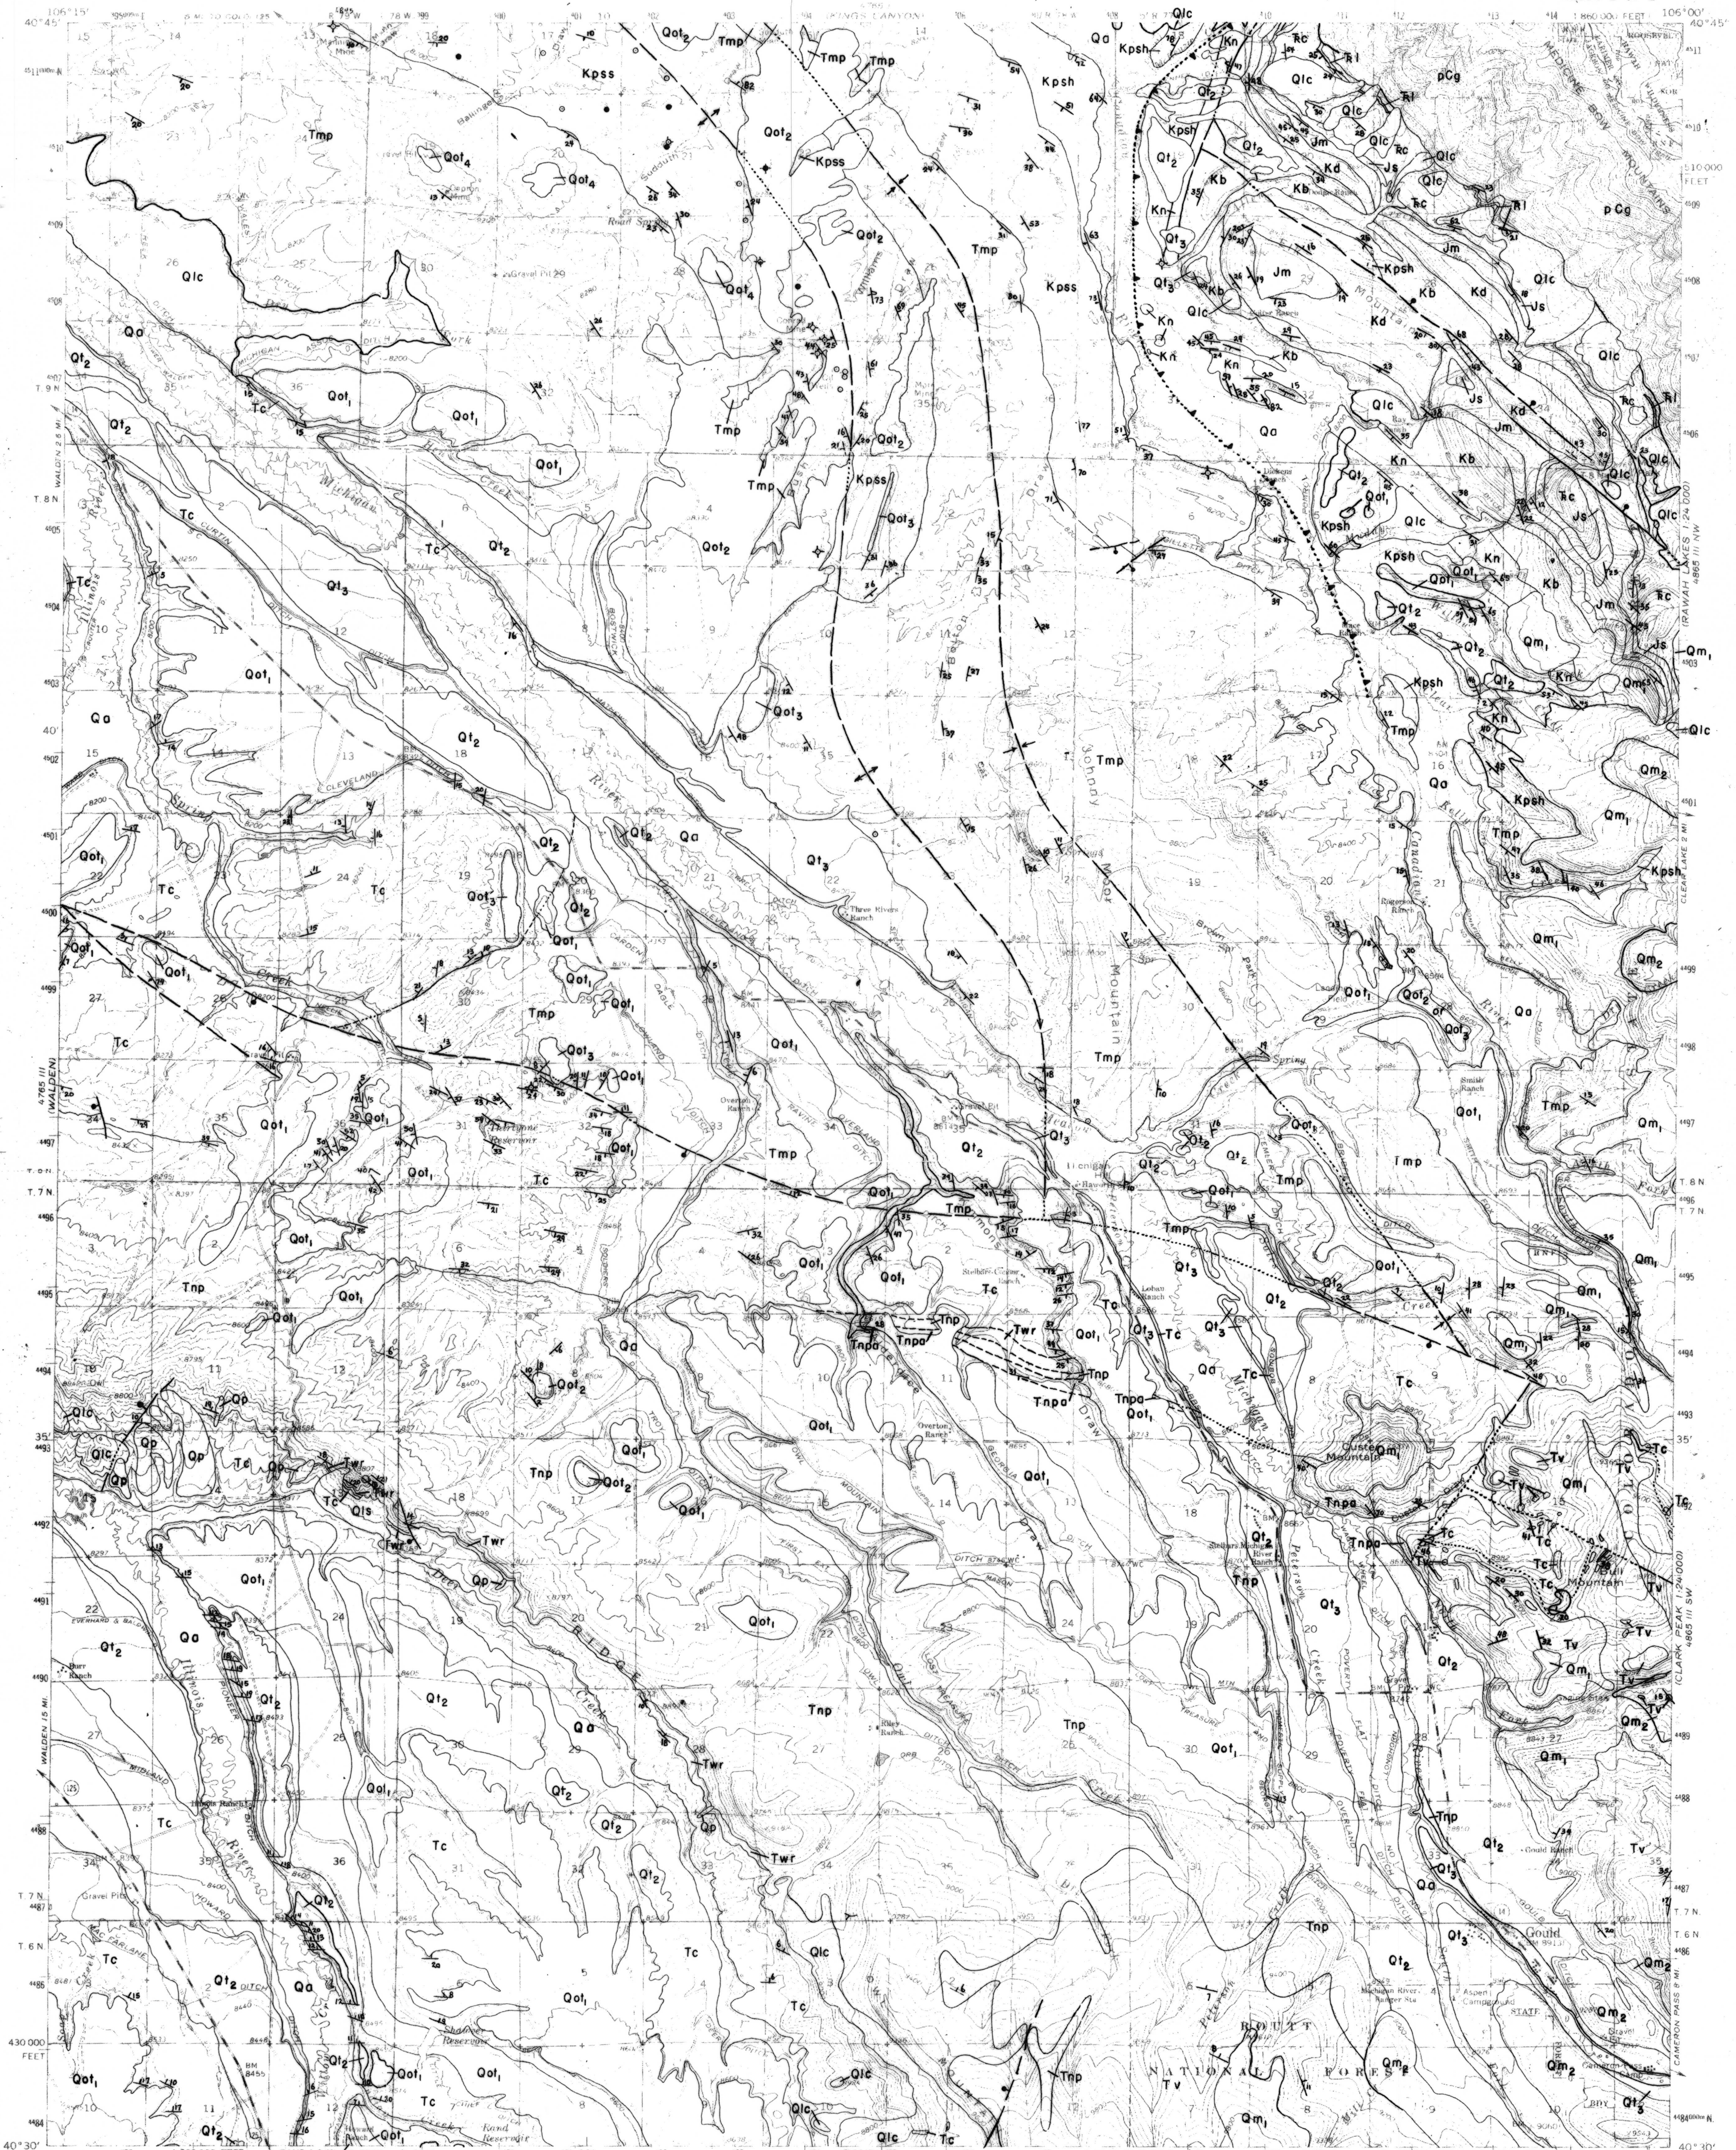

DEPARTMENT OF THE INTERIOR  
UNITED STATES GEOLOGICAL SURVEY

Base from U.S. Geological Survey, 1956

SCALE 1:48,000

Geology by Douglas M. Kinney, 1956-58 and 1960-61

assisted by Kenneth L. Pierce, 1960

This map is preliminary and has not been edited or reviewed for conformity with U. S. Geological Survey standards or nomenclature.

PRELIMINARY GEOLOGIC MAP OF THE GOULD QUADRANGLE, NORTH PARK, JACKSON COUNTY, COLORADO

by  
Douglas M. Kinney  
1970