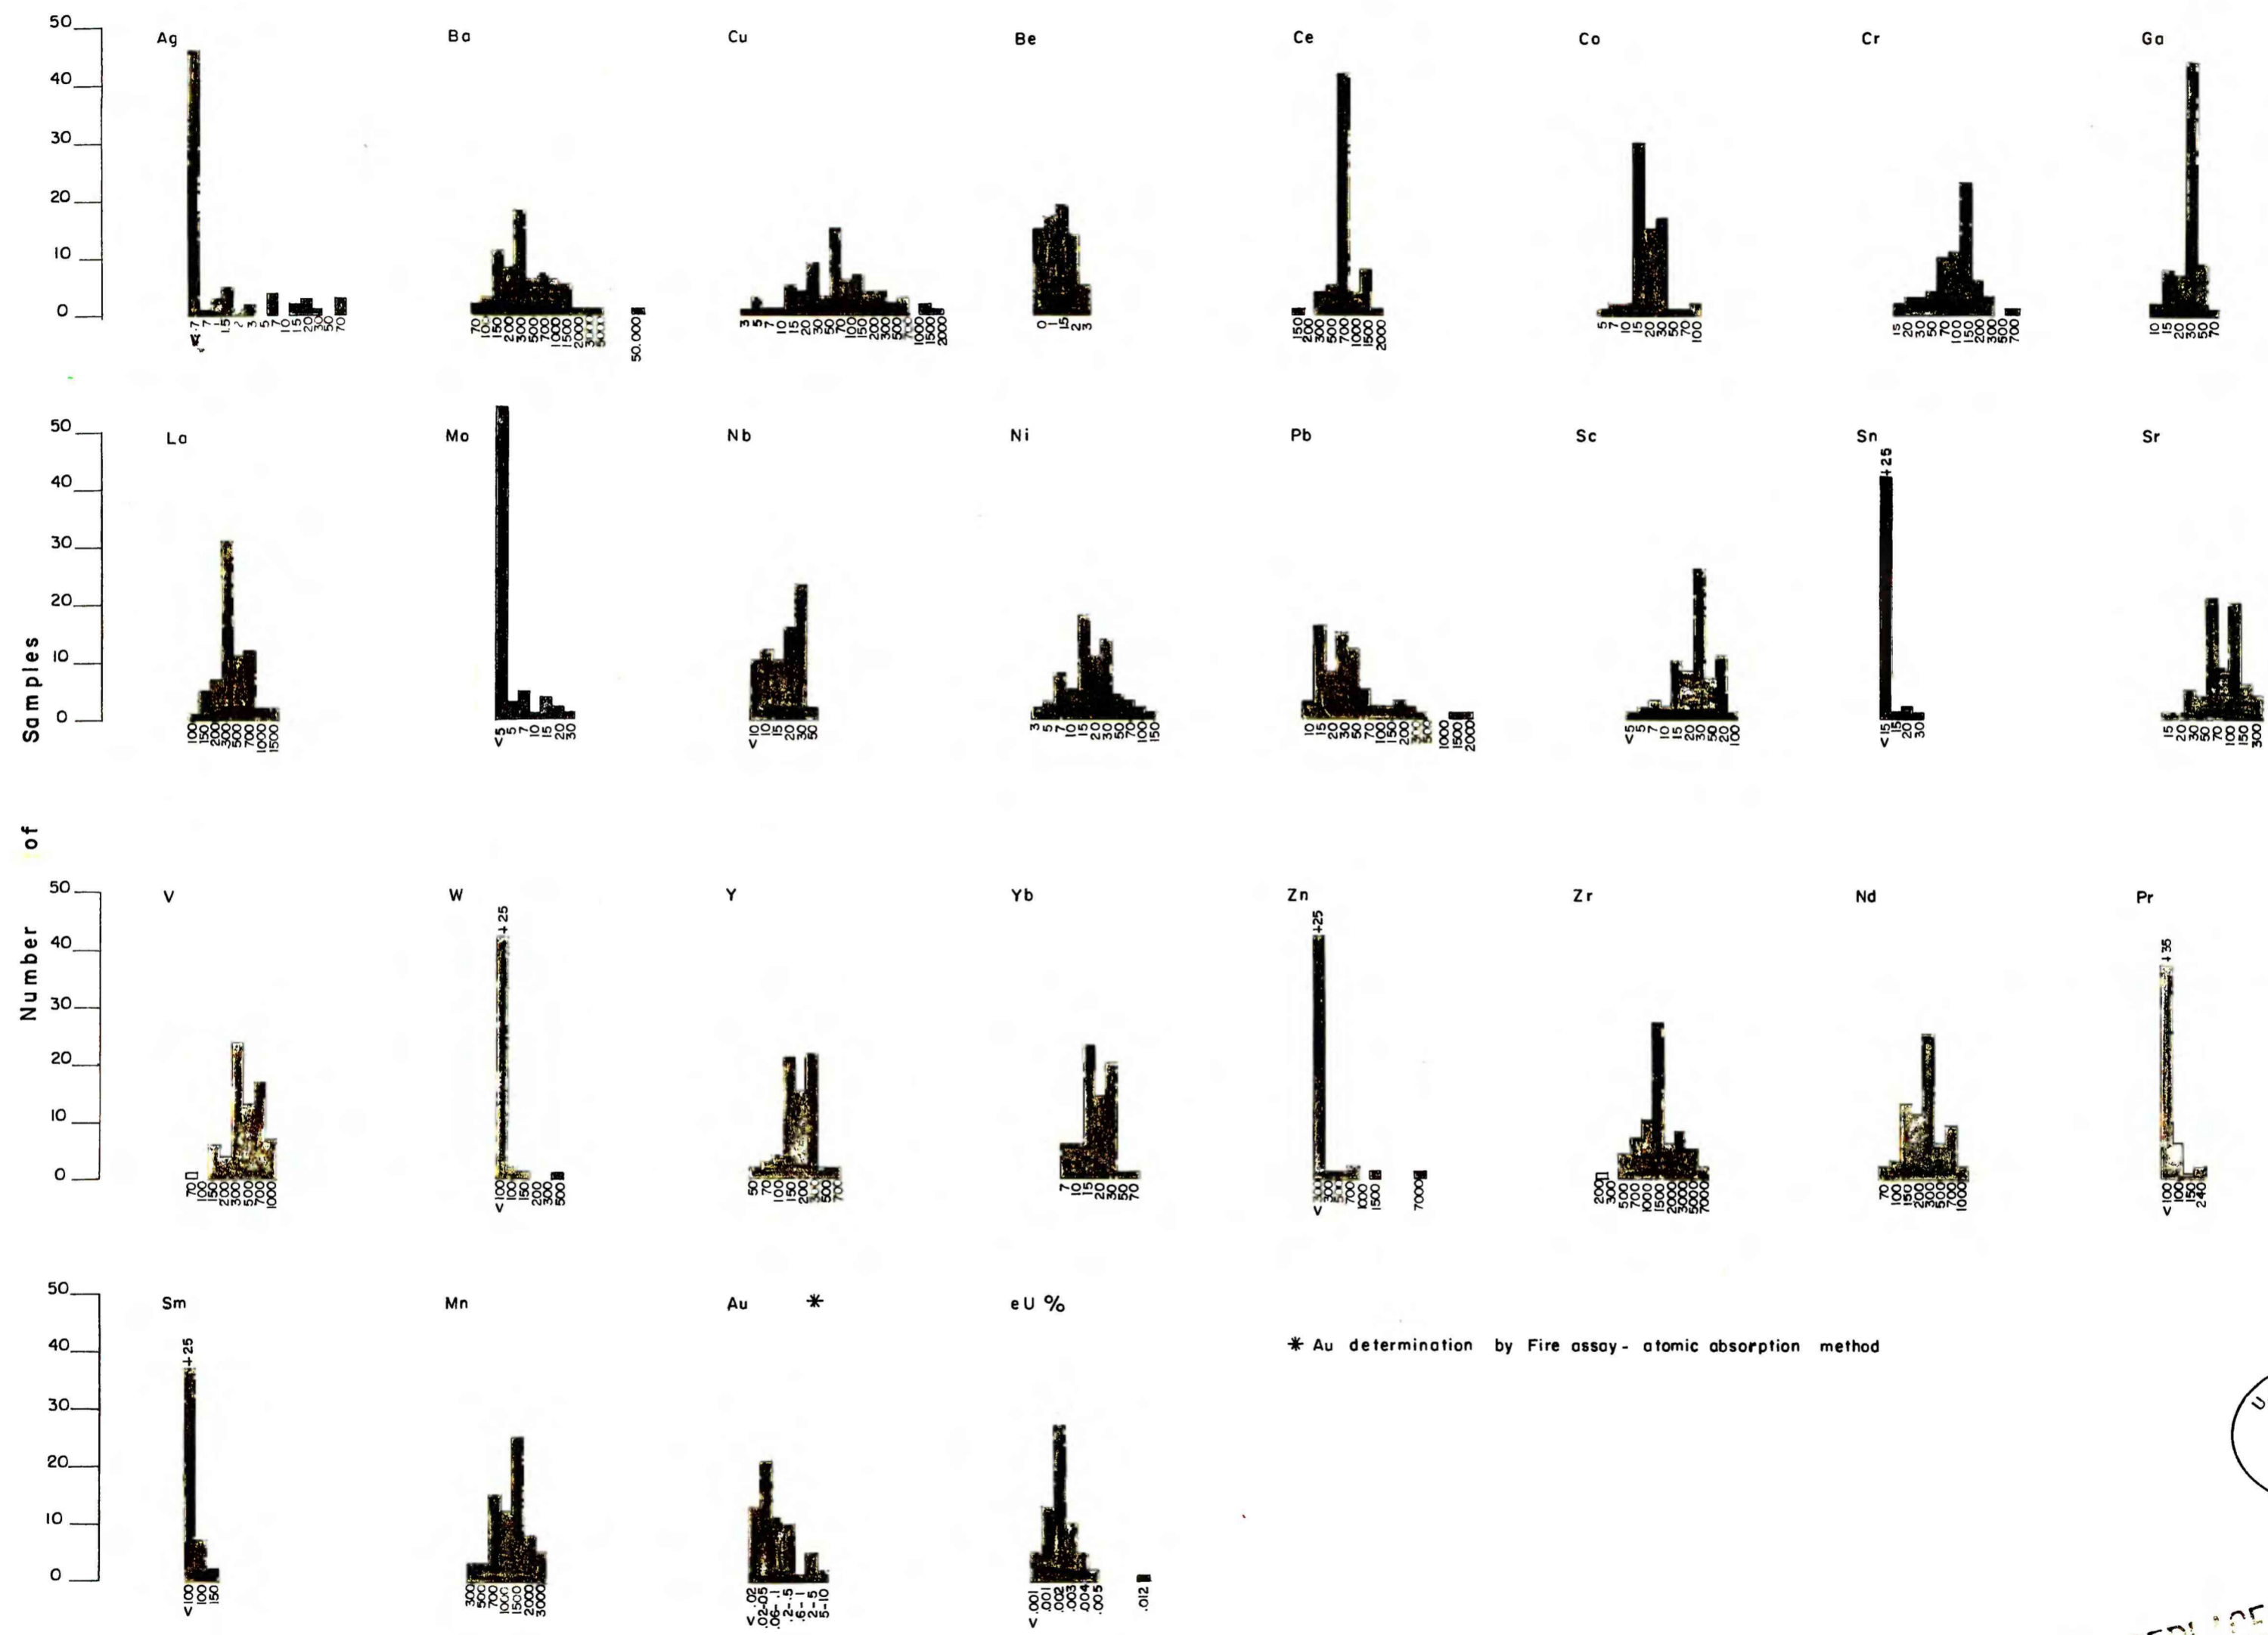

(200)  
R29a  
no. 70-359

Figure 6. Histograms showing results of spectrographic and other analyses of heavy minerals from stream sediment, California - Vetas area, Santander, Colombia

U.S. GEOLOGICAL SURVEY  
LIBRARY  
DEC 14 1970  
DENVER