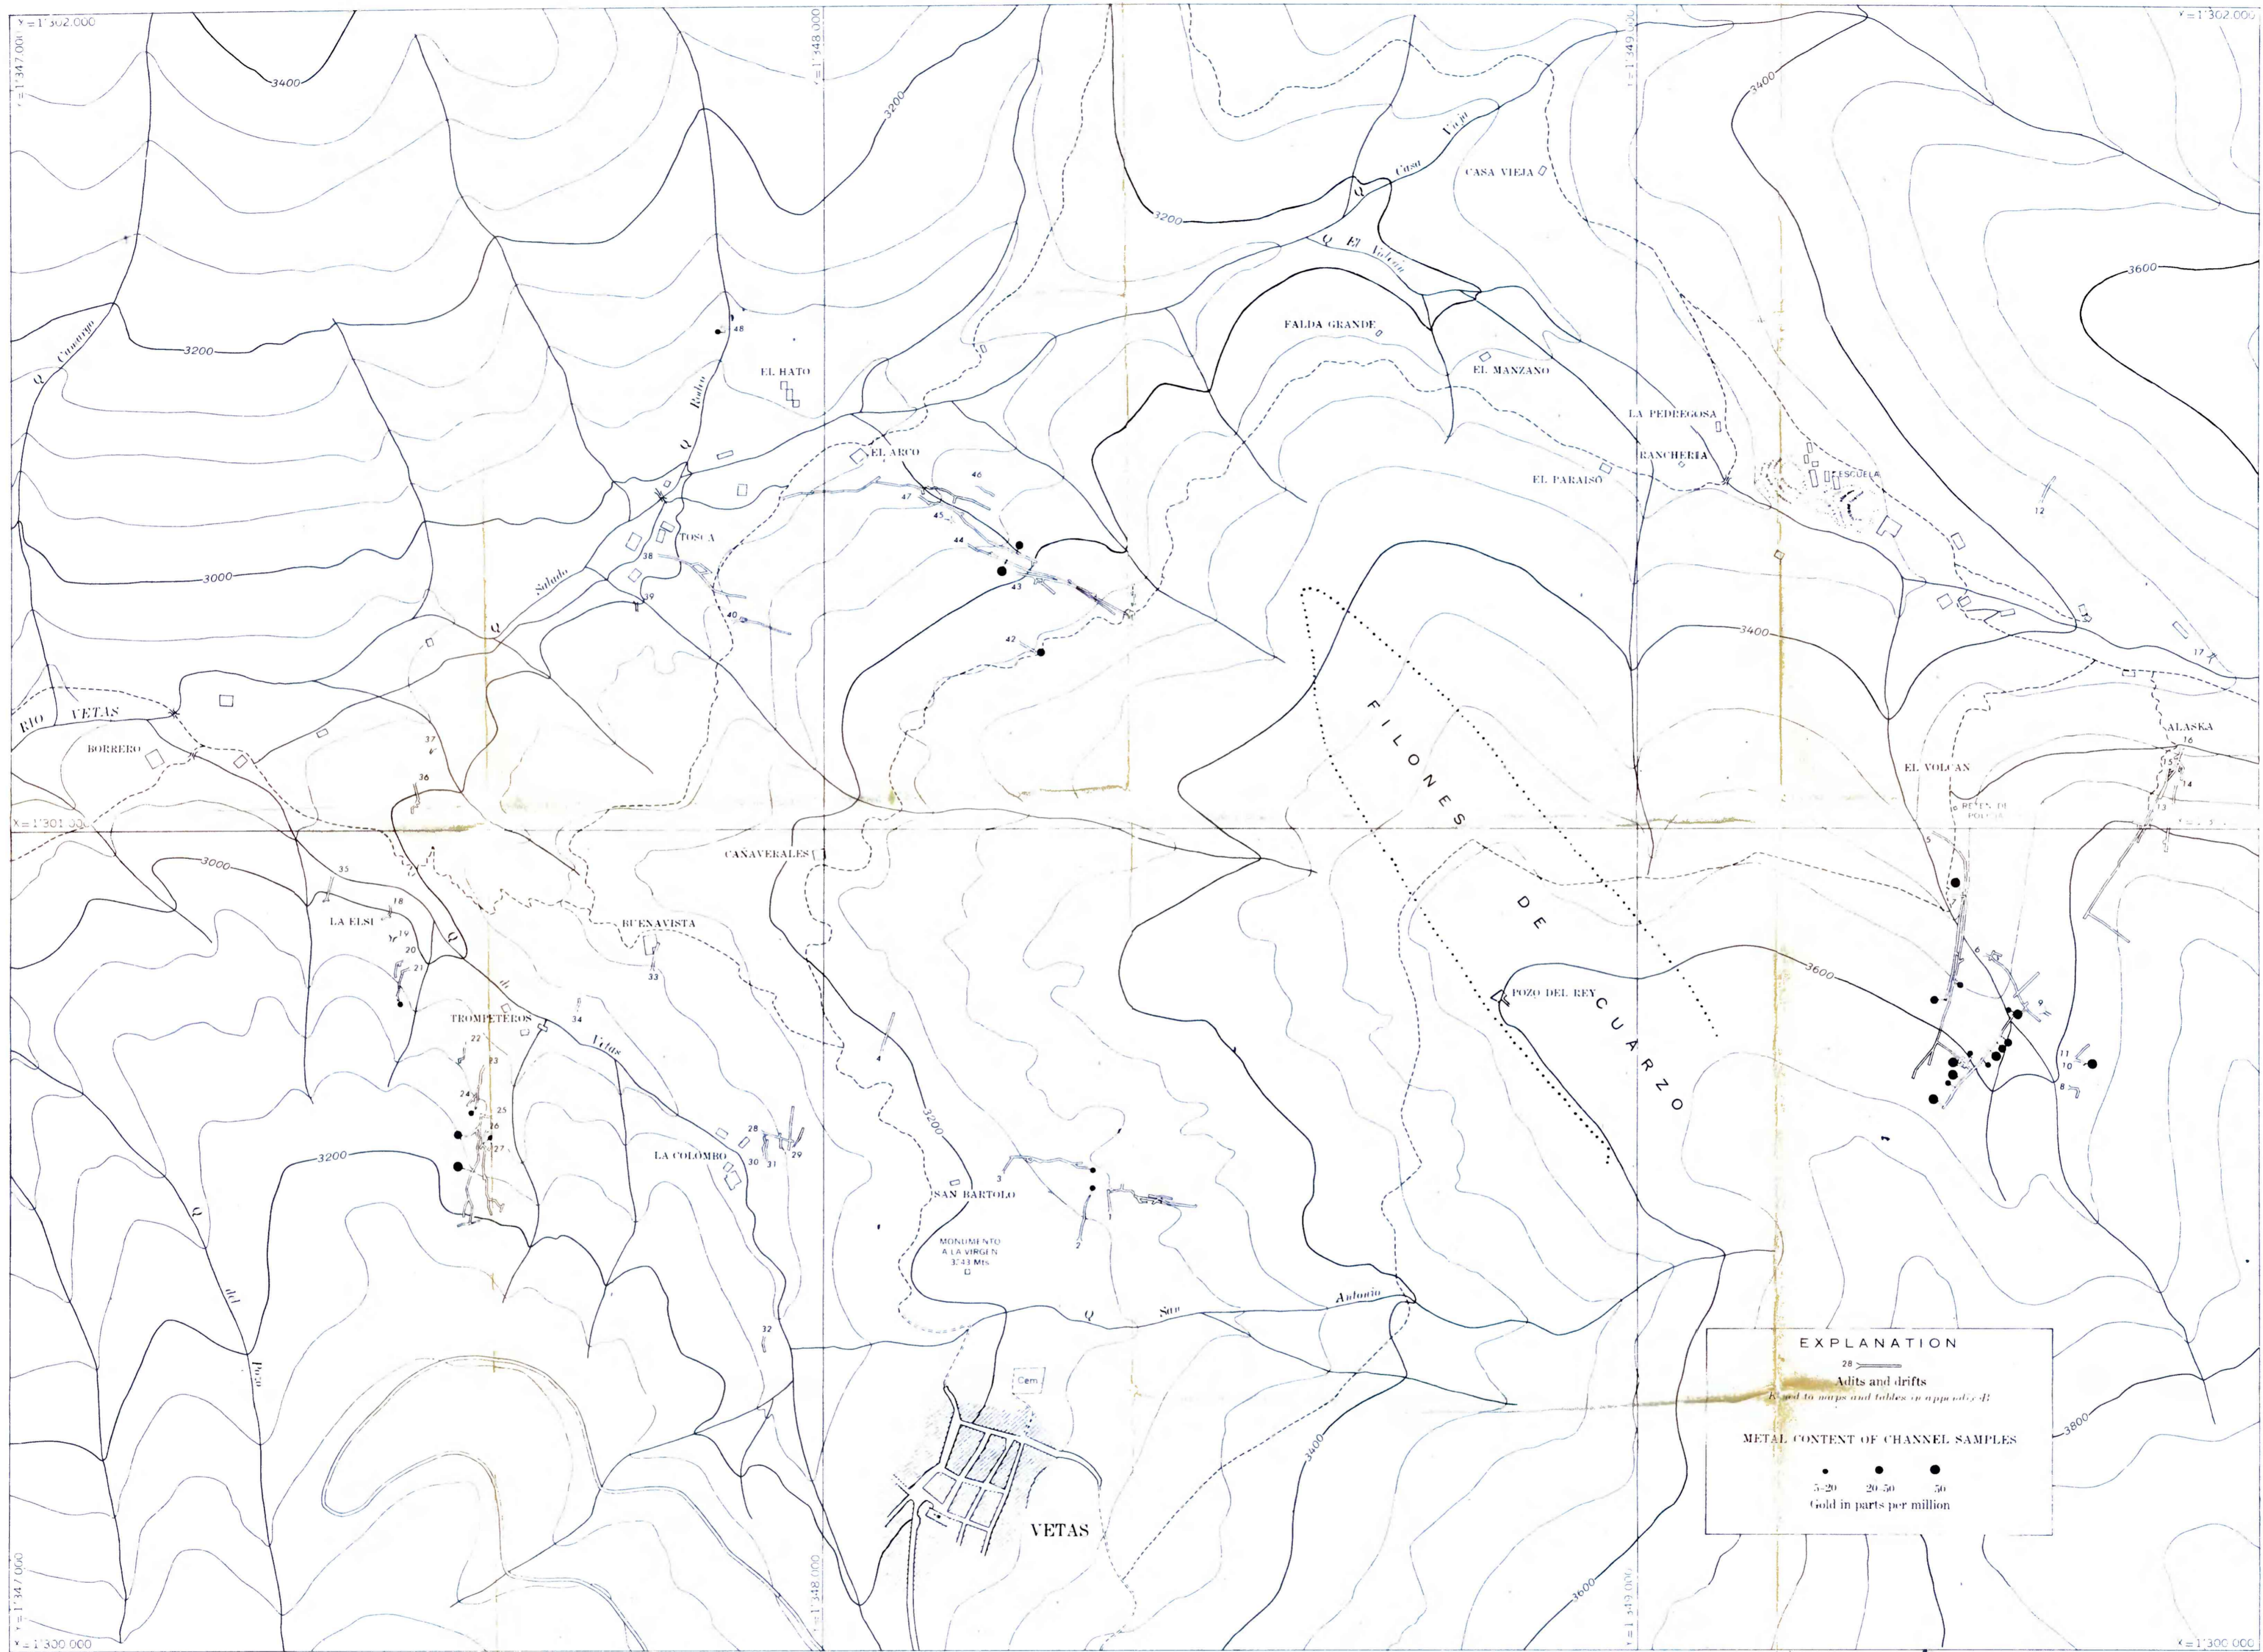

(200)  
R290  
no. 70-359

FIGURE 11.—MAP SHOWING MINES, PROSPECTS, AND LOCATION OF SAMPLES CONTAINING SIGNIFICANT AMOUNTS OF GOLD, VETAS AREA, CALIFORNIA AND VETAS DISTRICT, SANTANDER, COLOMBIA

U.S. GEOLOGICAL SURVEY  
LIBRARY  
DEC 14 1970  
DENVER

PLEASE REPLACE IN POCKET  
IN BACK OF BOUND VOLUME