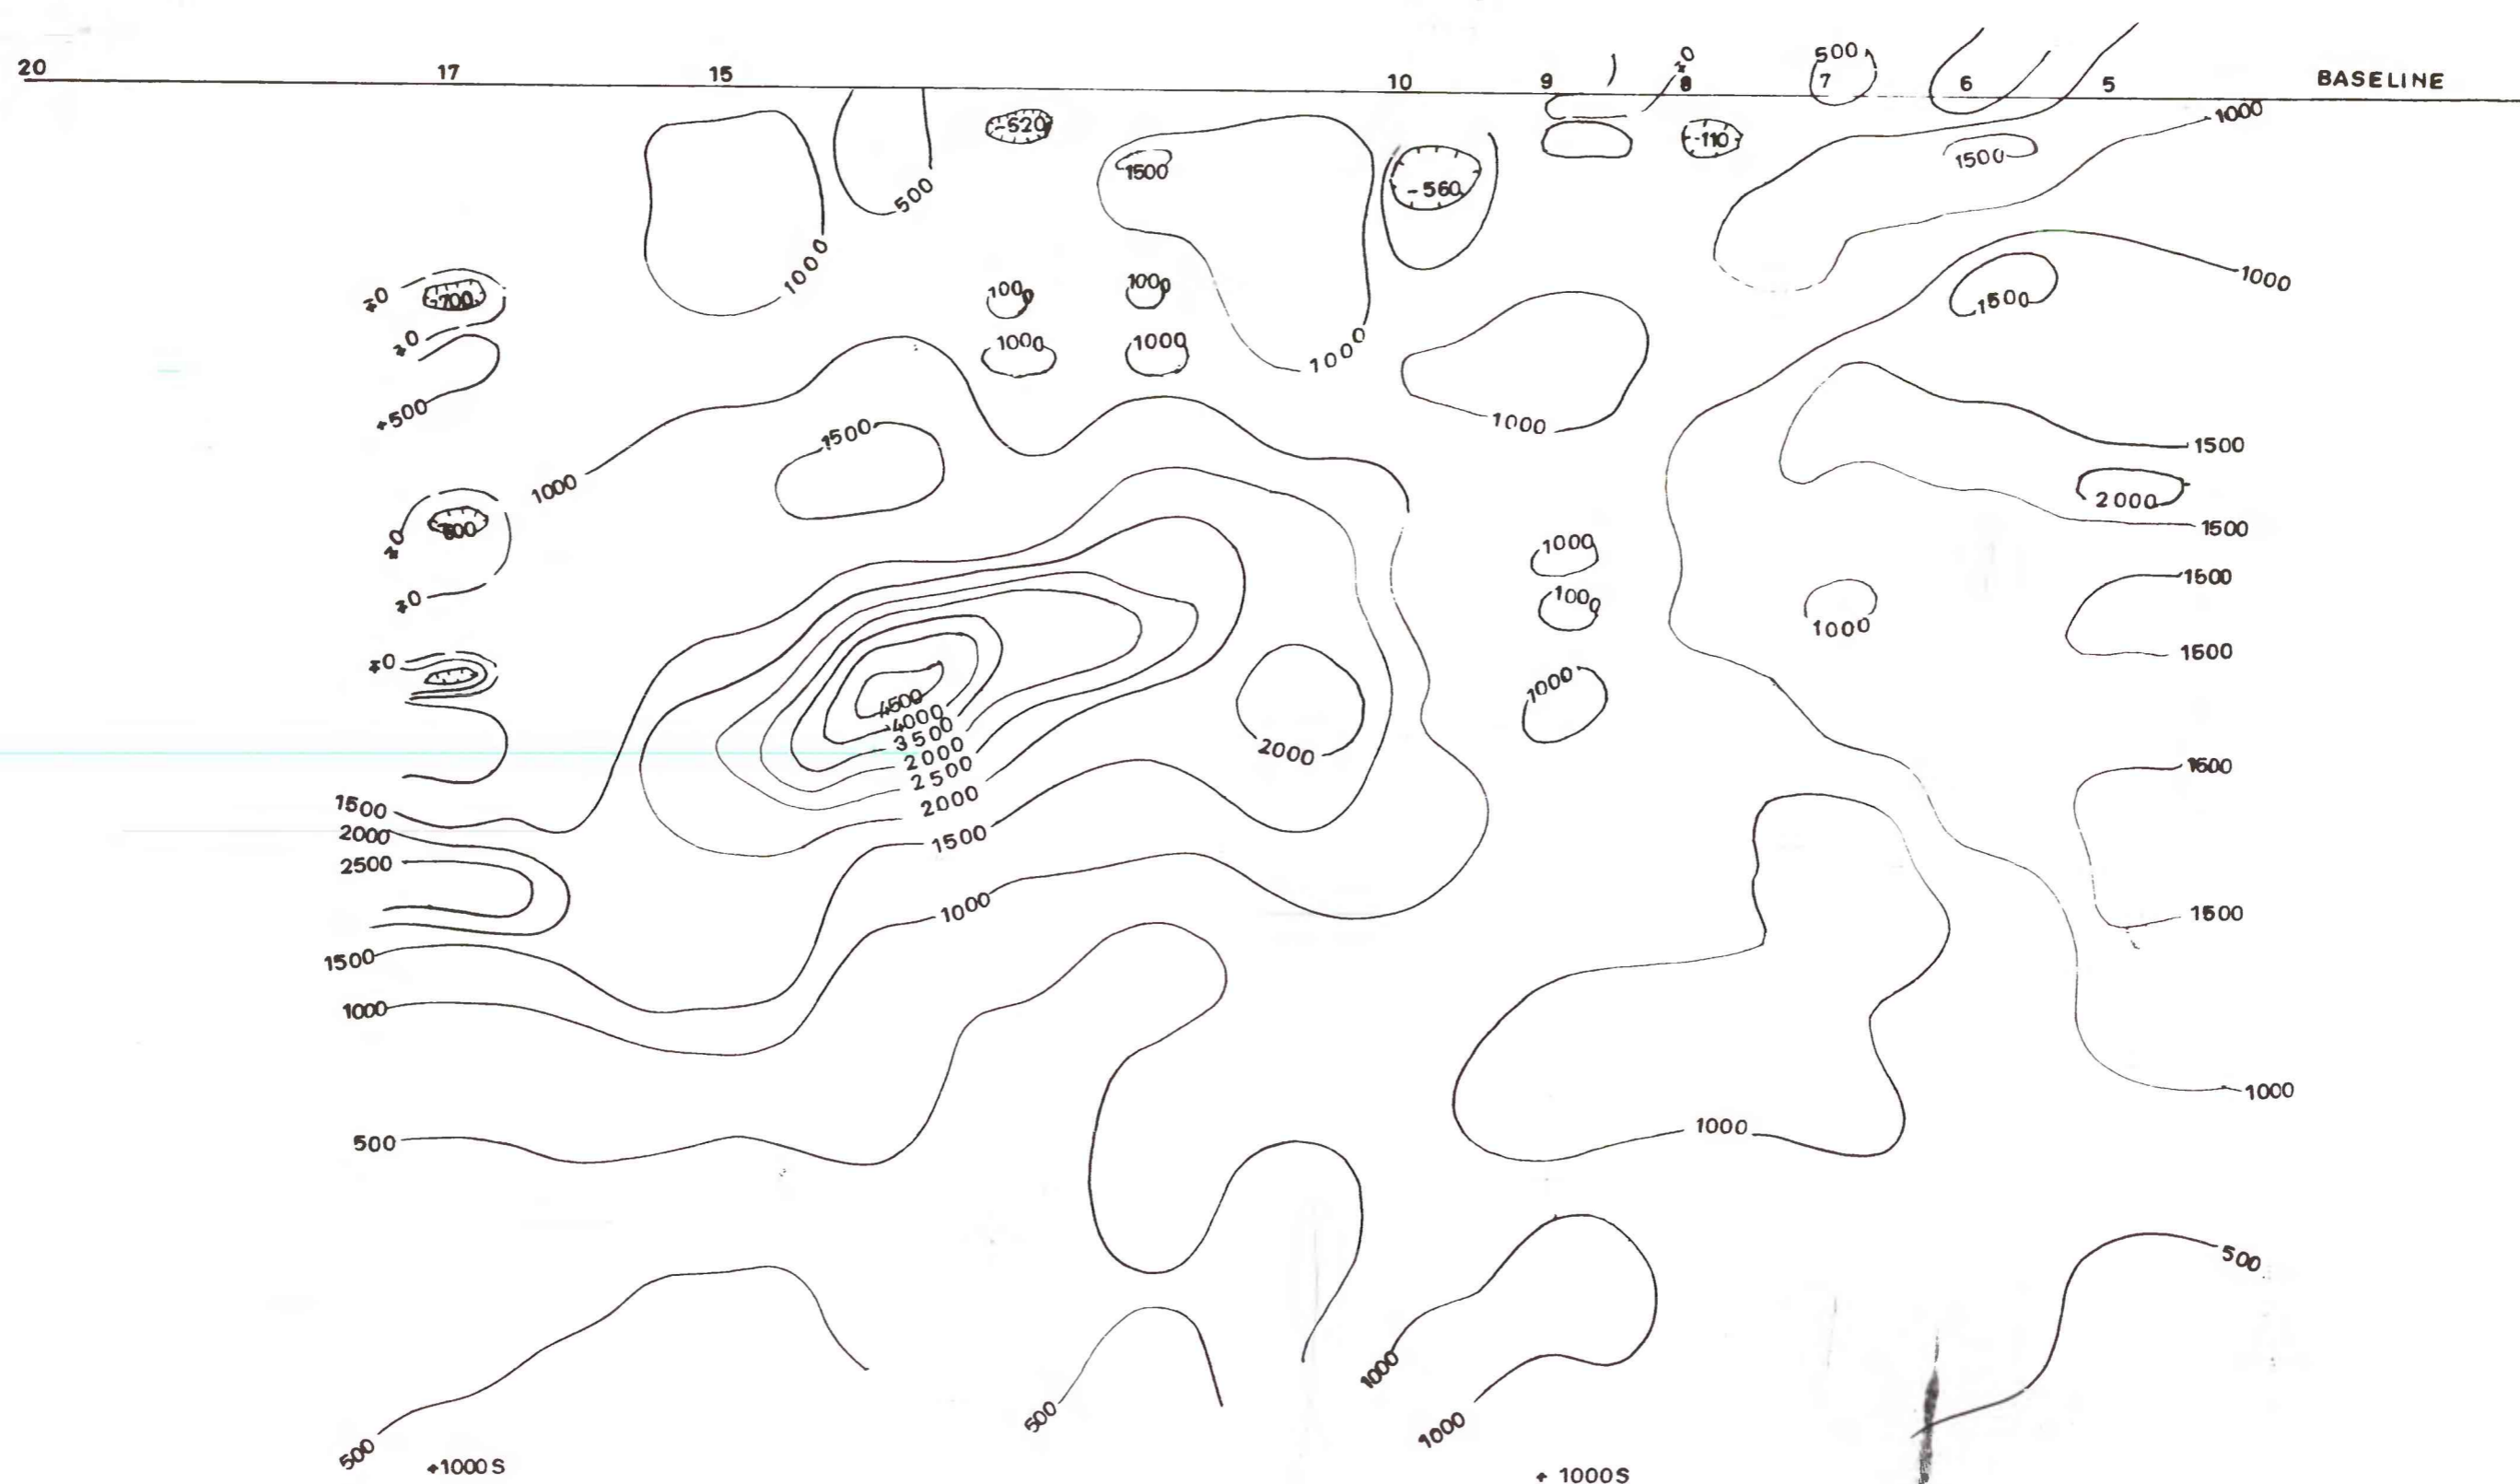

U. S. Geological Survey  
OPEN FILE MAP  
This map is preliminary and has  
not been edited for conformity  
with Geological Survey standards  
or nomenclature.

## DEMİRKÖY (D.I) ANOMALİSİNİN DETAY MANYETİK HARİTASI

DETAIL MAGNETIC MAP OF DEMİRKÖY

ANOMALY (D.I)

ÖLÇEK : Scale : 1 / 5 000

0 100 250 Meters