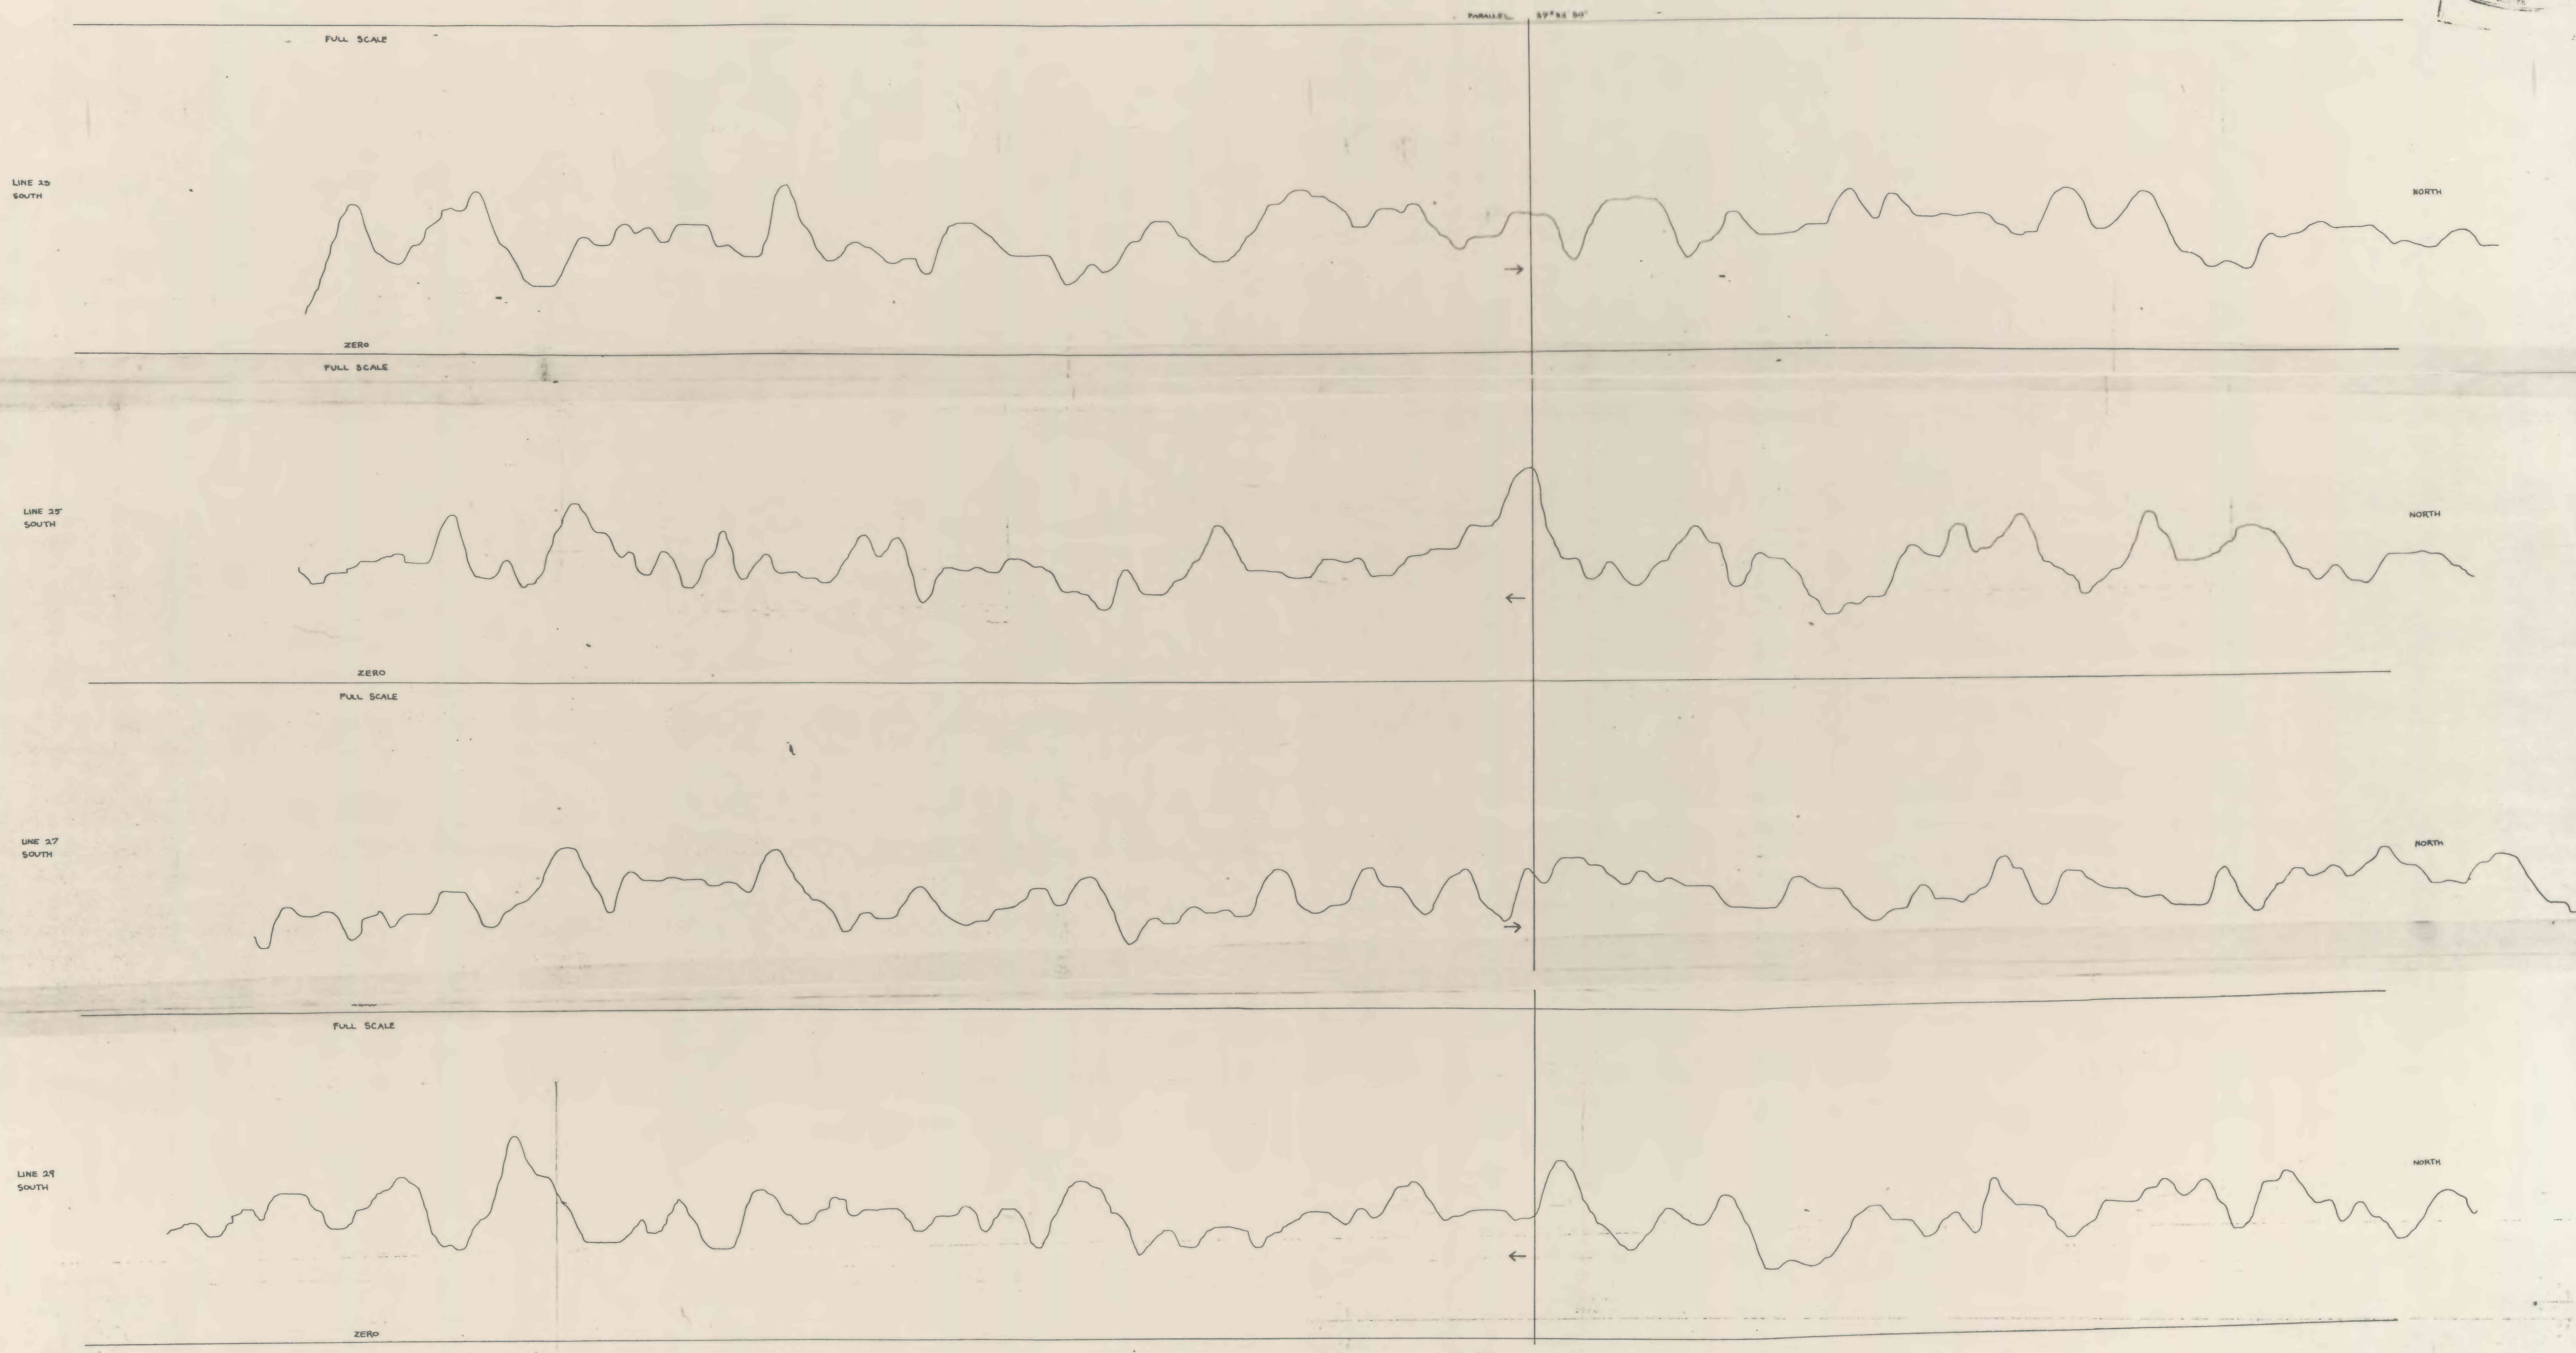

(200)  
R290  
no. 74-157

DEPARTMENT OF THE INTERIOR  
UNITED STATES GEOLOGICAL SURVEY

PLATE II-E

OPEN FILE REPORT  
No. 74-157

AUG 1 1957

This plate is preliminary  
and has not been edited  
or reviewed for conformity  
to Geological Survey  
standards.

Plate II-E.—Thorium daughter profiles for flight lines 23, 25, 27, and 29. Full  
scale for all profiles 20 cns. Scale 1:12,000.  
Arrows indicate direction of flight.