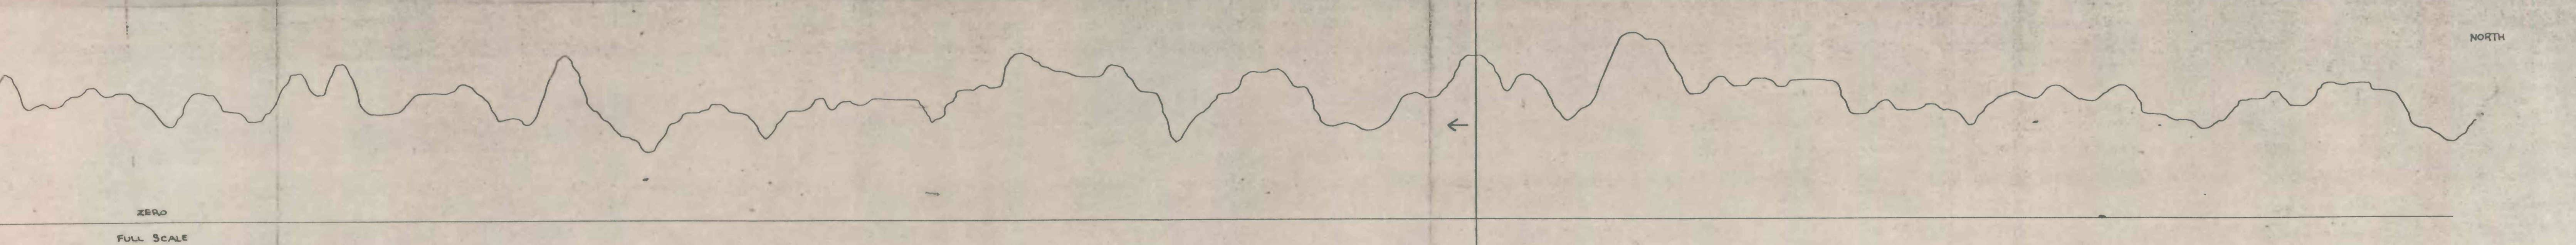

PARALLEL 37° 32' 00"

LINE 31
SOUTH

LINE 33
SOUTH

LINE 35
SOUTH

LINE 37
SOUTH

Plate II-F.--Thorium daughter profiles for flight lines 31, 33, 35, and 37.
Full scale for all profiles 20 cms. Scale 1:12,000.

Arrows indicate direction of flight.

This plate is preliminary
and has not been edited
or reviewed for conformity
to Geological Survey
standards.