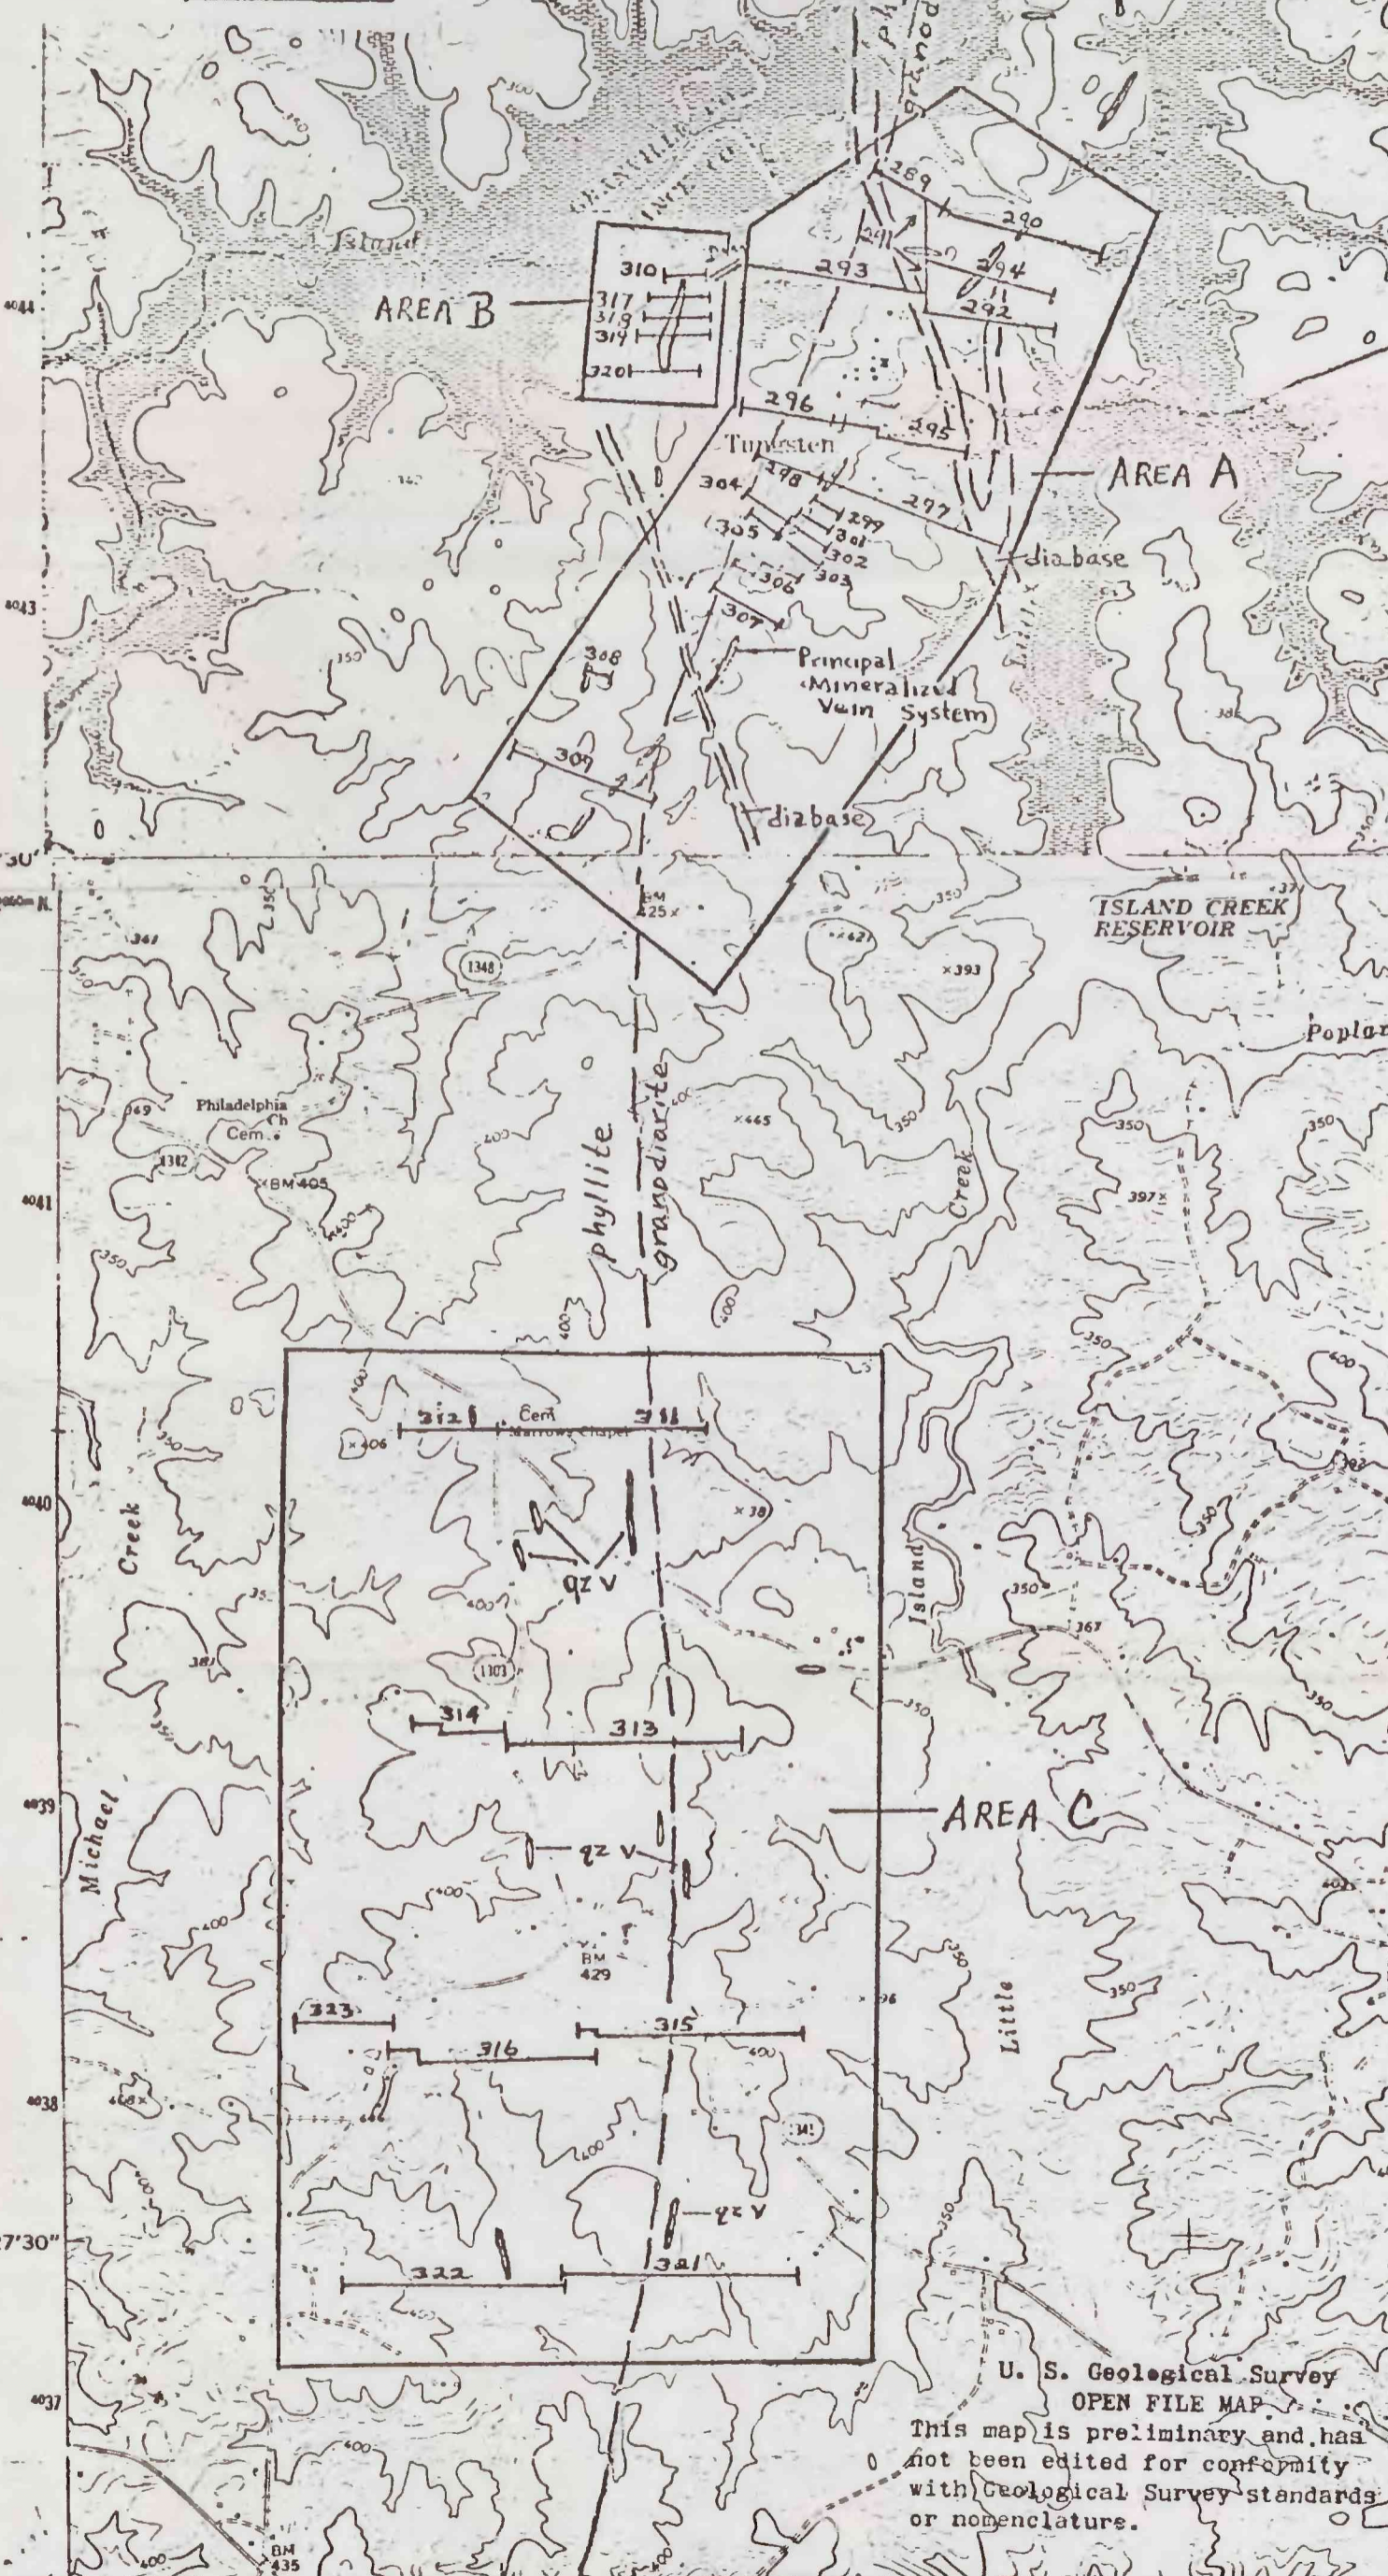

Tungsten quadrangle
Va. N. C.

SW corner of Tungsten quadrangle

ISLAND CREEK RESERVOIR

U. S. Geological Survey
OPEN FILE MAP
This map is preliminary and has not been edited for conformity with Geological Survey standards or nomenclature.

scale 1:24,000

Index map showing location of soil sampling traverses and principal geologic features in the Tungsten district, North Carolina-Virginia.

75-71