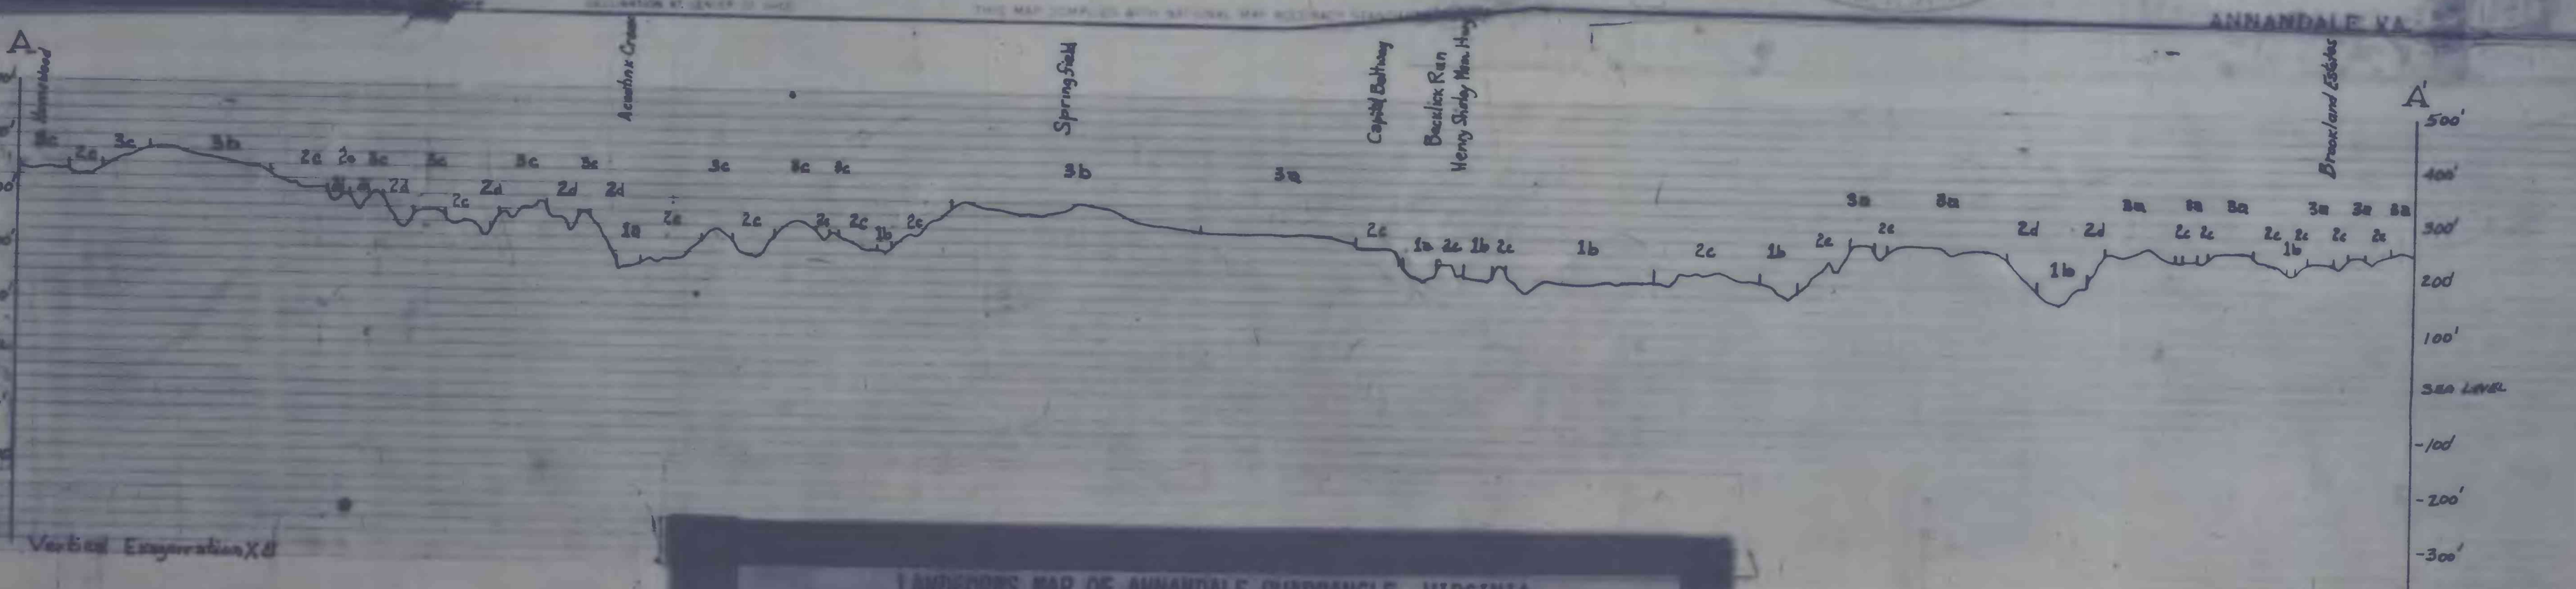

Henry G. Rogers 1975

LANDFORMS MAP OF ANNANDALE QUADRANGLE, VIRGINIA

HENRY G. ROGERS
1975

Virginia (Annandale quad). Physical div. 7.24, 70
sheets 1 + 2
Cop. 2
75-159m