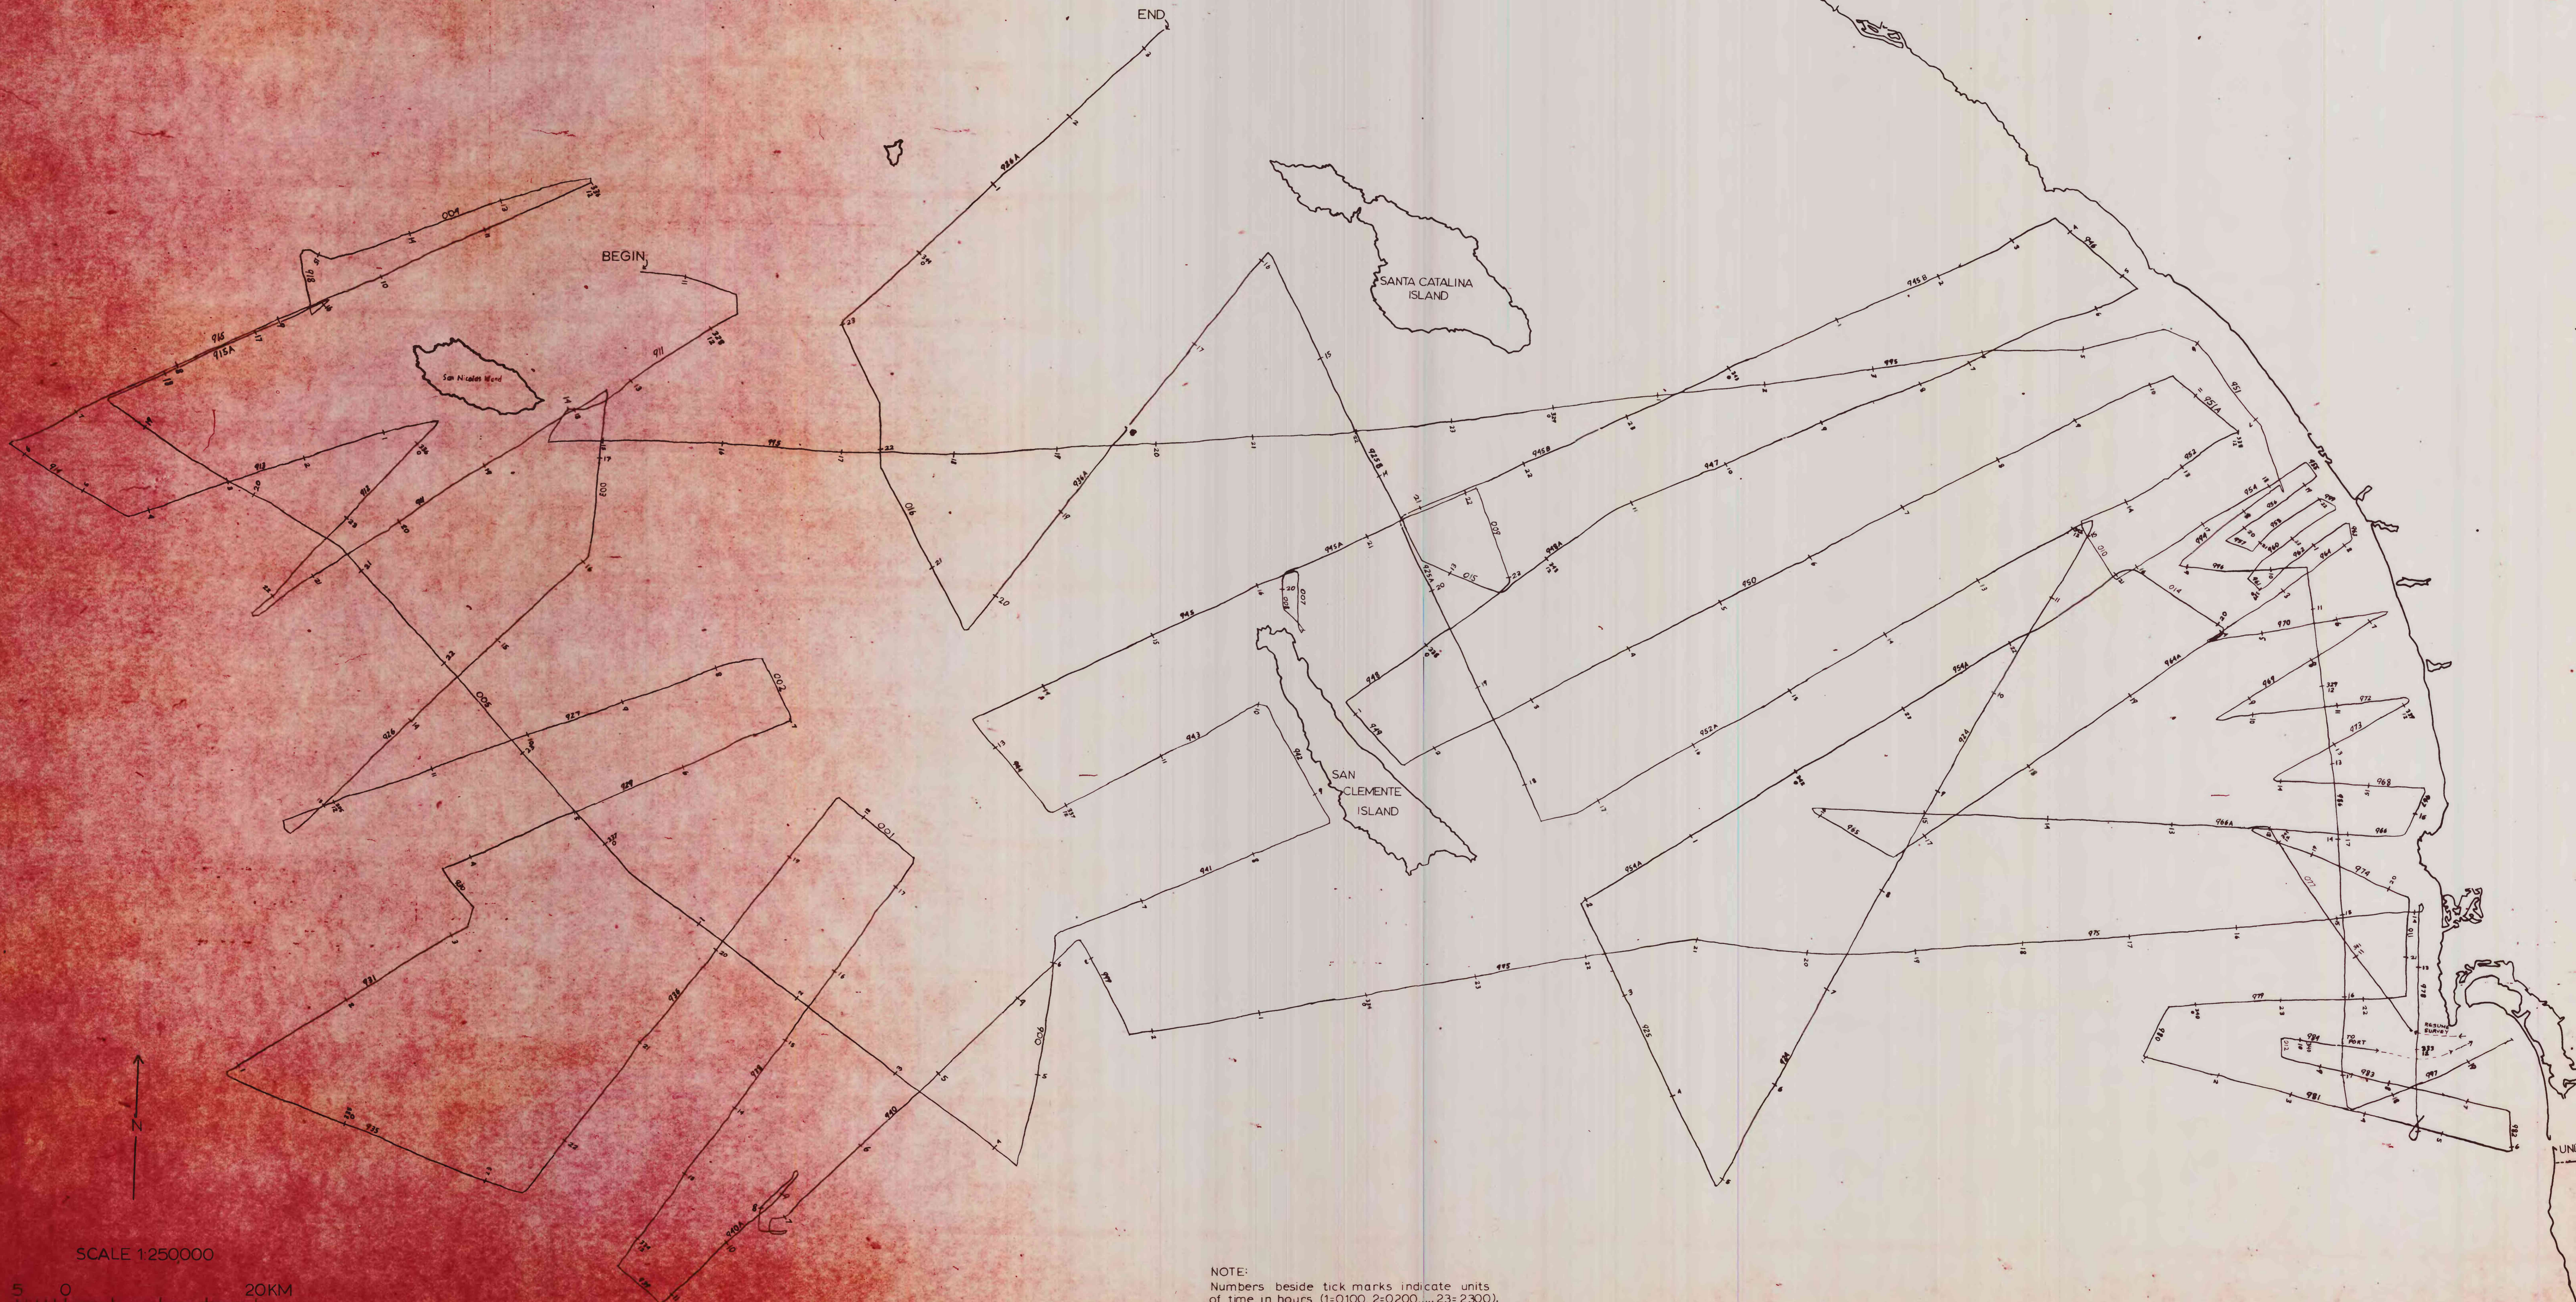

U.S. GEOLOGICAL SURVEY
LIBRARY
JUL 21 1975

TRACK CHART
for USGS Acoustic Reflection Profiles
R/V KELEZ
Continental Borderland of Southern California
November-December 1973

NOTE:
Numbers beside tick marks indicate units
of time in hours (1-0100, 2-0200, ..., 23-2300).