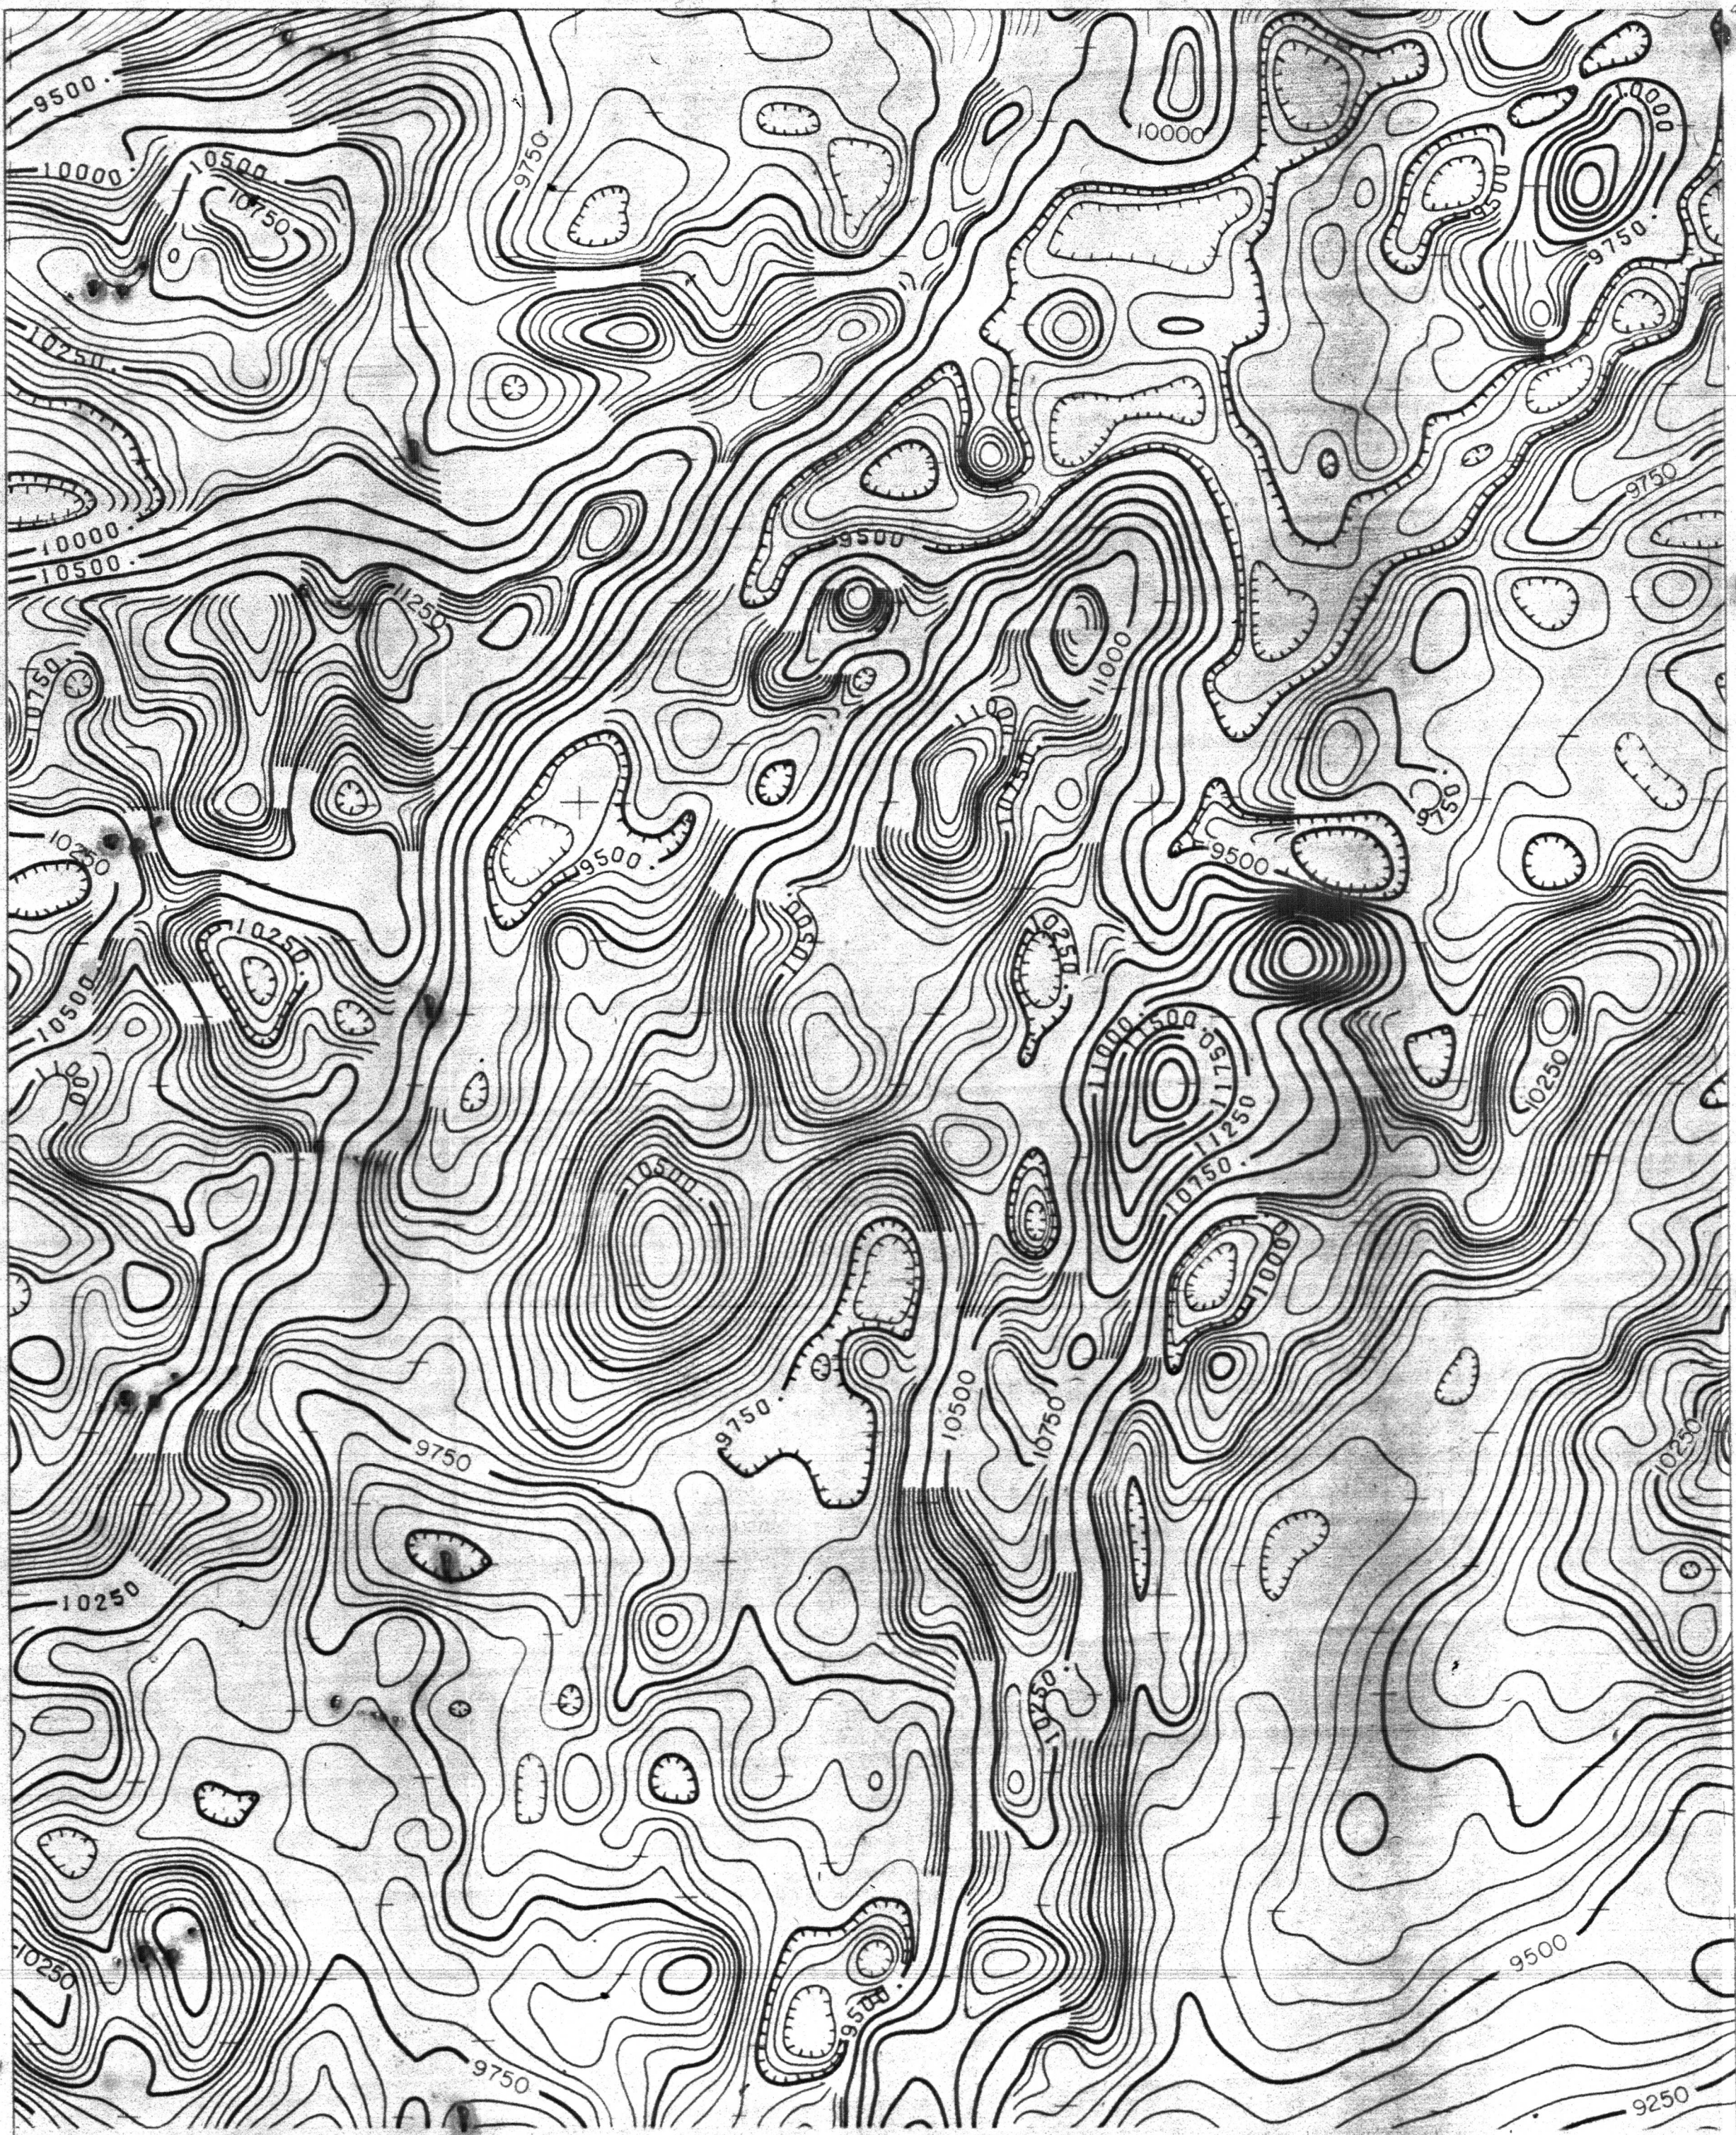

76° 00'
44° 15'

75° 45'
44° 15'

44° 00'
76° 00'

44° 00'
75° 45'

U.S. Geological Survey
OPEN FILE MAP 75-526
This map is preliminary and has not
been edited for conformity with
Geological Survey standards or
nomenclature.

SCALE 1:62,500

AEROMAGNETIC SURVEY

OGDENSBURG, NY AREA

UNITED STATES GEOLOGICAL SURVEY

SHEET 13 OF 15

Theresa quadrangle, N.Y.

*New York (Ogdensburg area), Aeromagnetic, 1:62,500, 1975,
sheet 13
cp. 2
75-526 m*