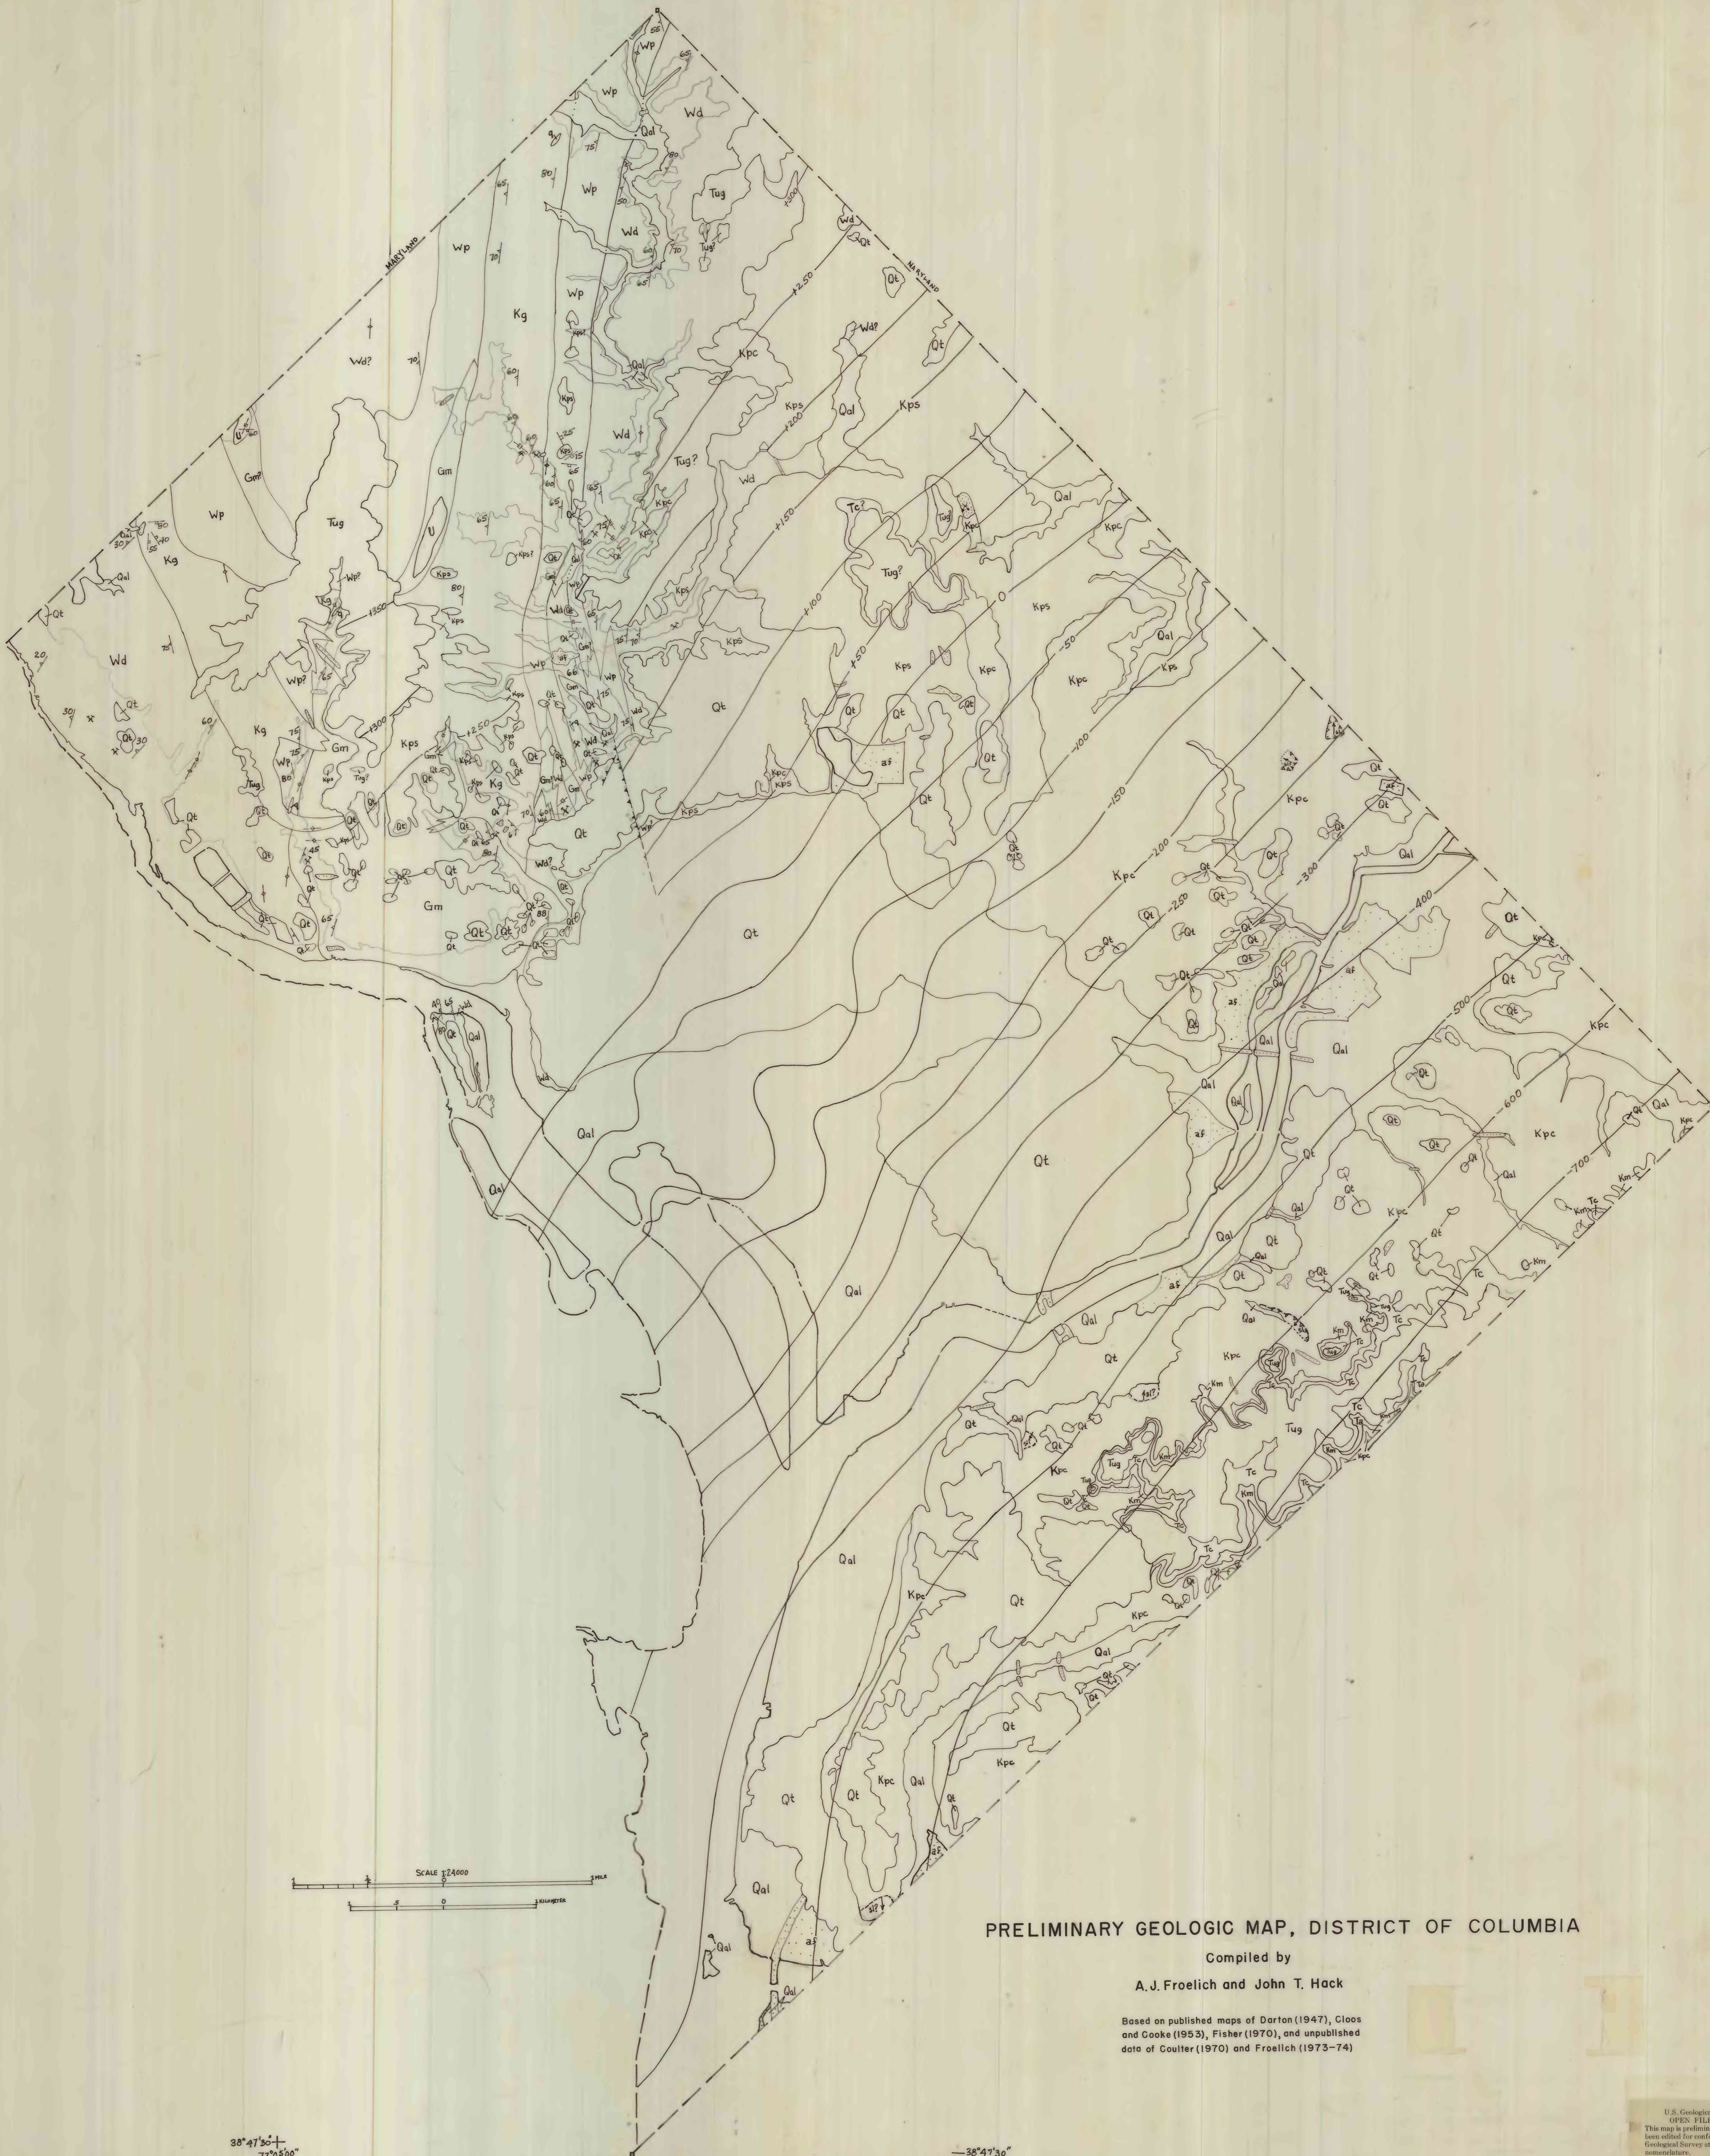

77°05'00"
39°00'00"

77°00'00"
+39°00'00"

38°47'30"
77°05'00"

38°47'30"
77°00'00"

PRELIMINARY GEOLOGIC MAP, DISTRICT OF COLUMBIA

Compiled by

A. J. Froelich and John T. Hack

Based on published maps of Darton (1947), Cloos and Cooke (1953), Fisher (1970), and unpublished data of Coulter (1970) and Froelich (1973-74)

OPEN-FILE MAP 75-537