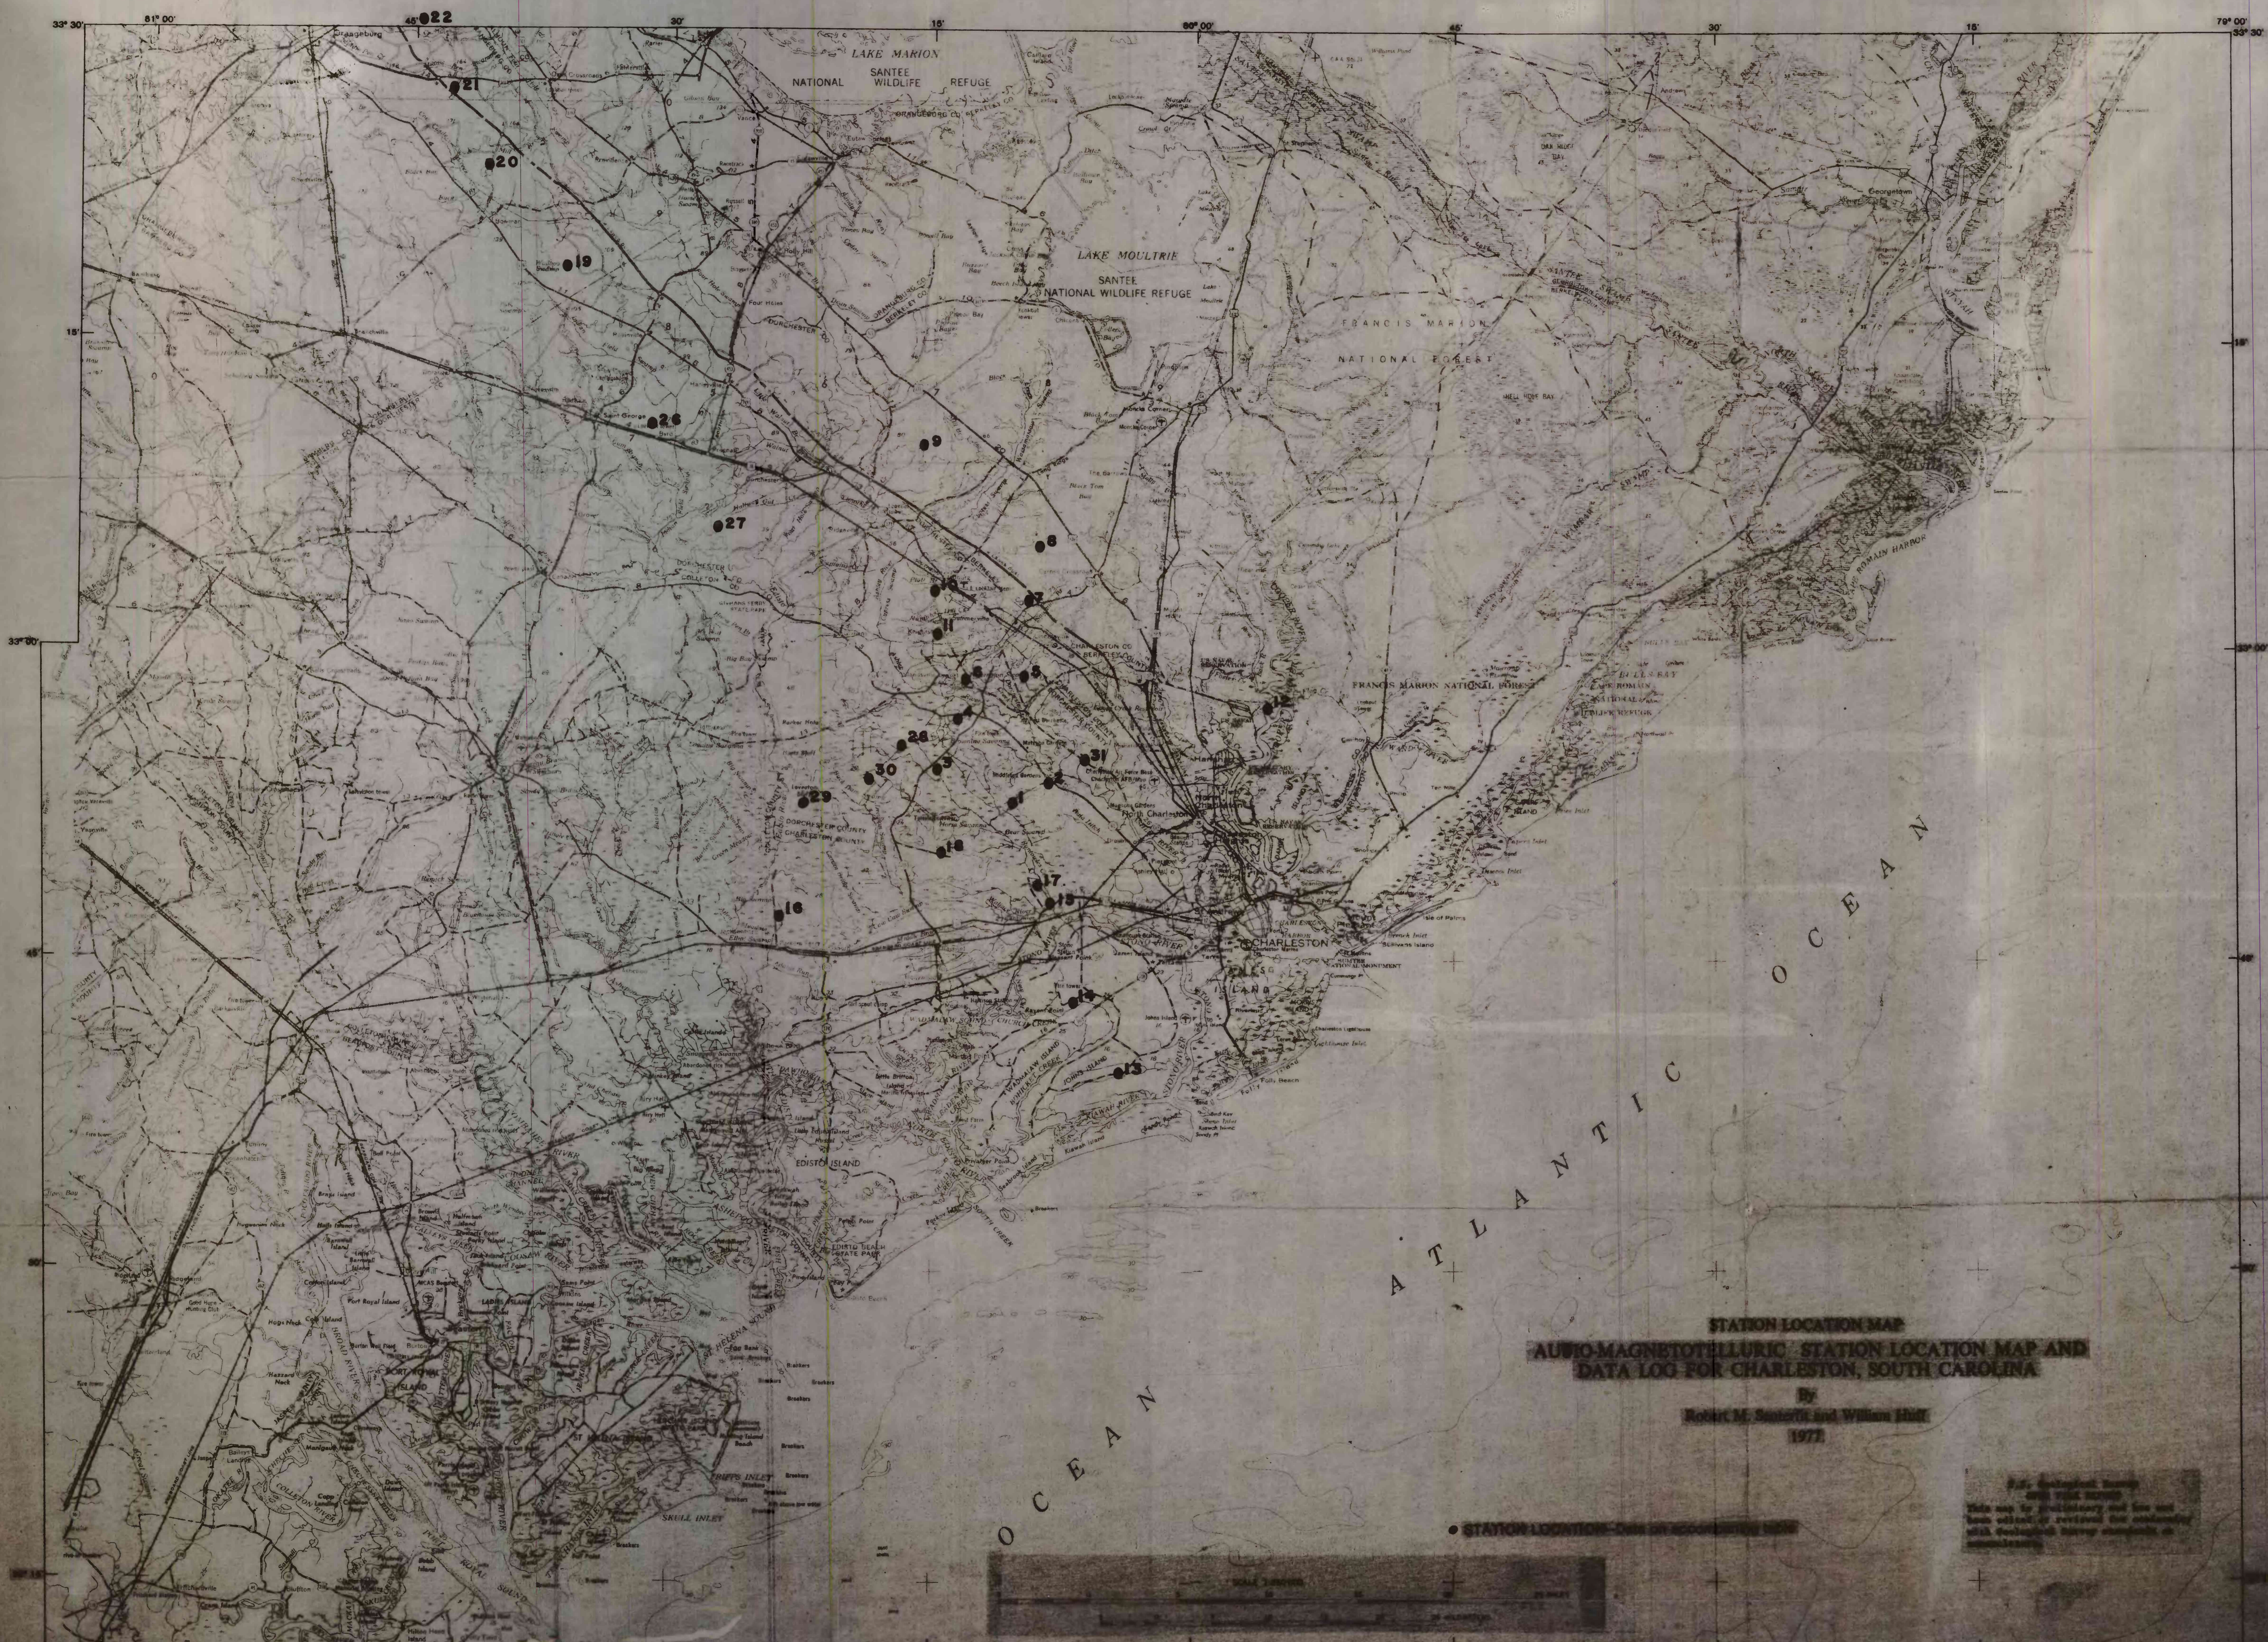

023

**STATION LOCATION MAP
AUDIO-MAGNETOTELLURIC STATION LOCATION MAP AND
DATA LOG FOR CHARLESTON, SOUTH CAROLINA**

By
ROBERT M. SHERIDAN and WILLIAM H. HILL
1977

● STATION LOCATIONS - See accompanying data log

U.S. Geological Survey
Open-File Report
This map is preliminary and has not
been edited or revised for consistency
with Geological Survey standards of
cartography.