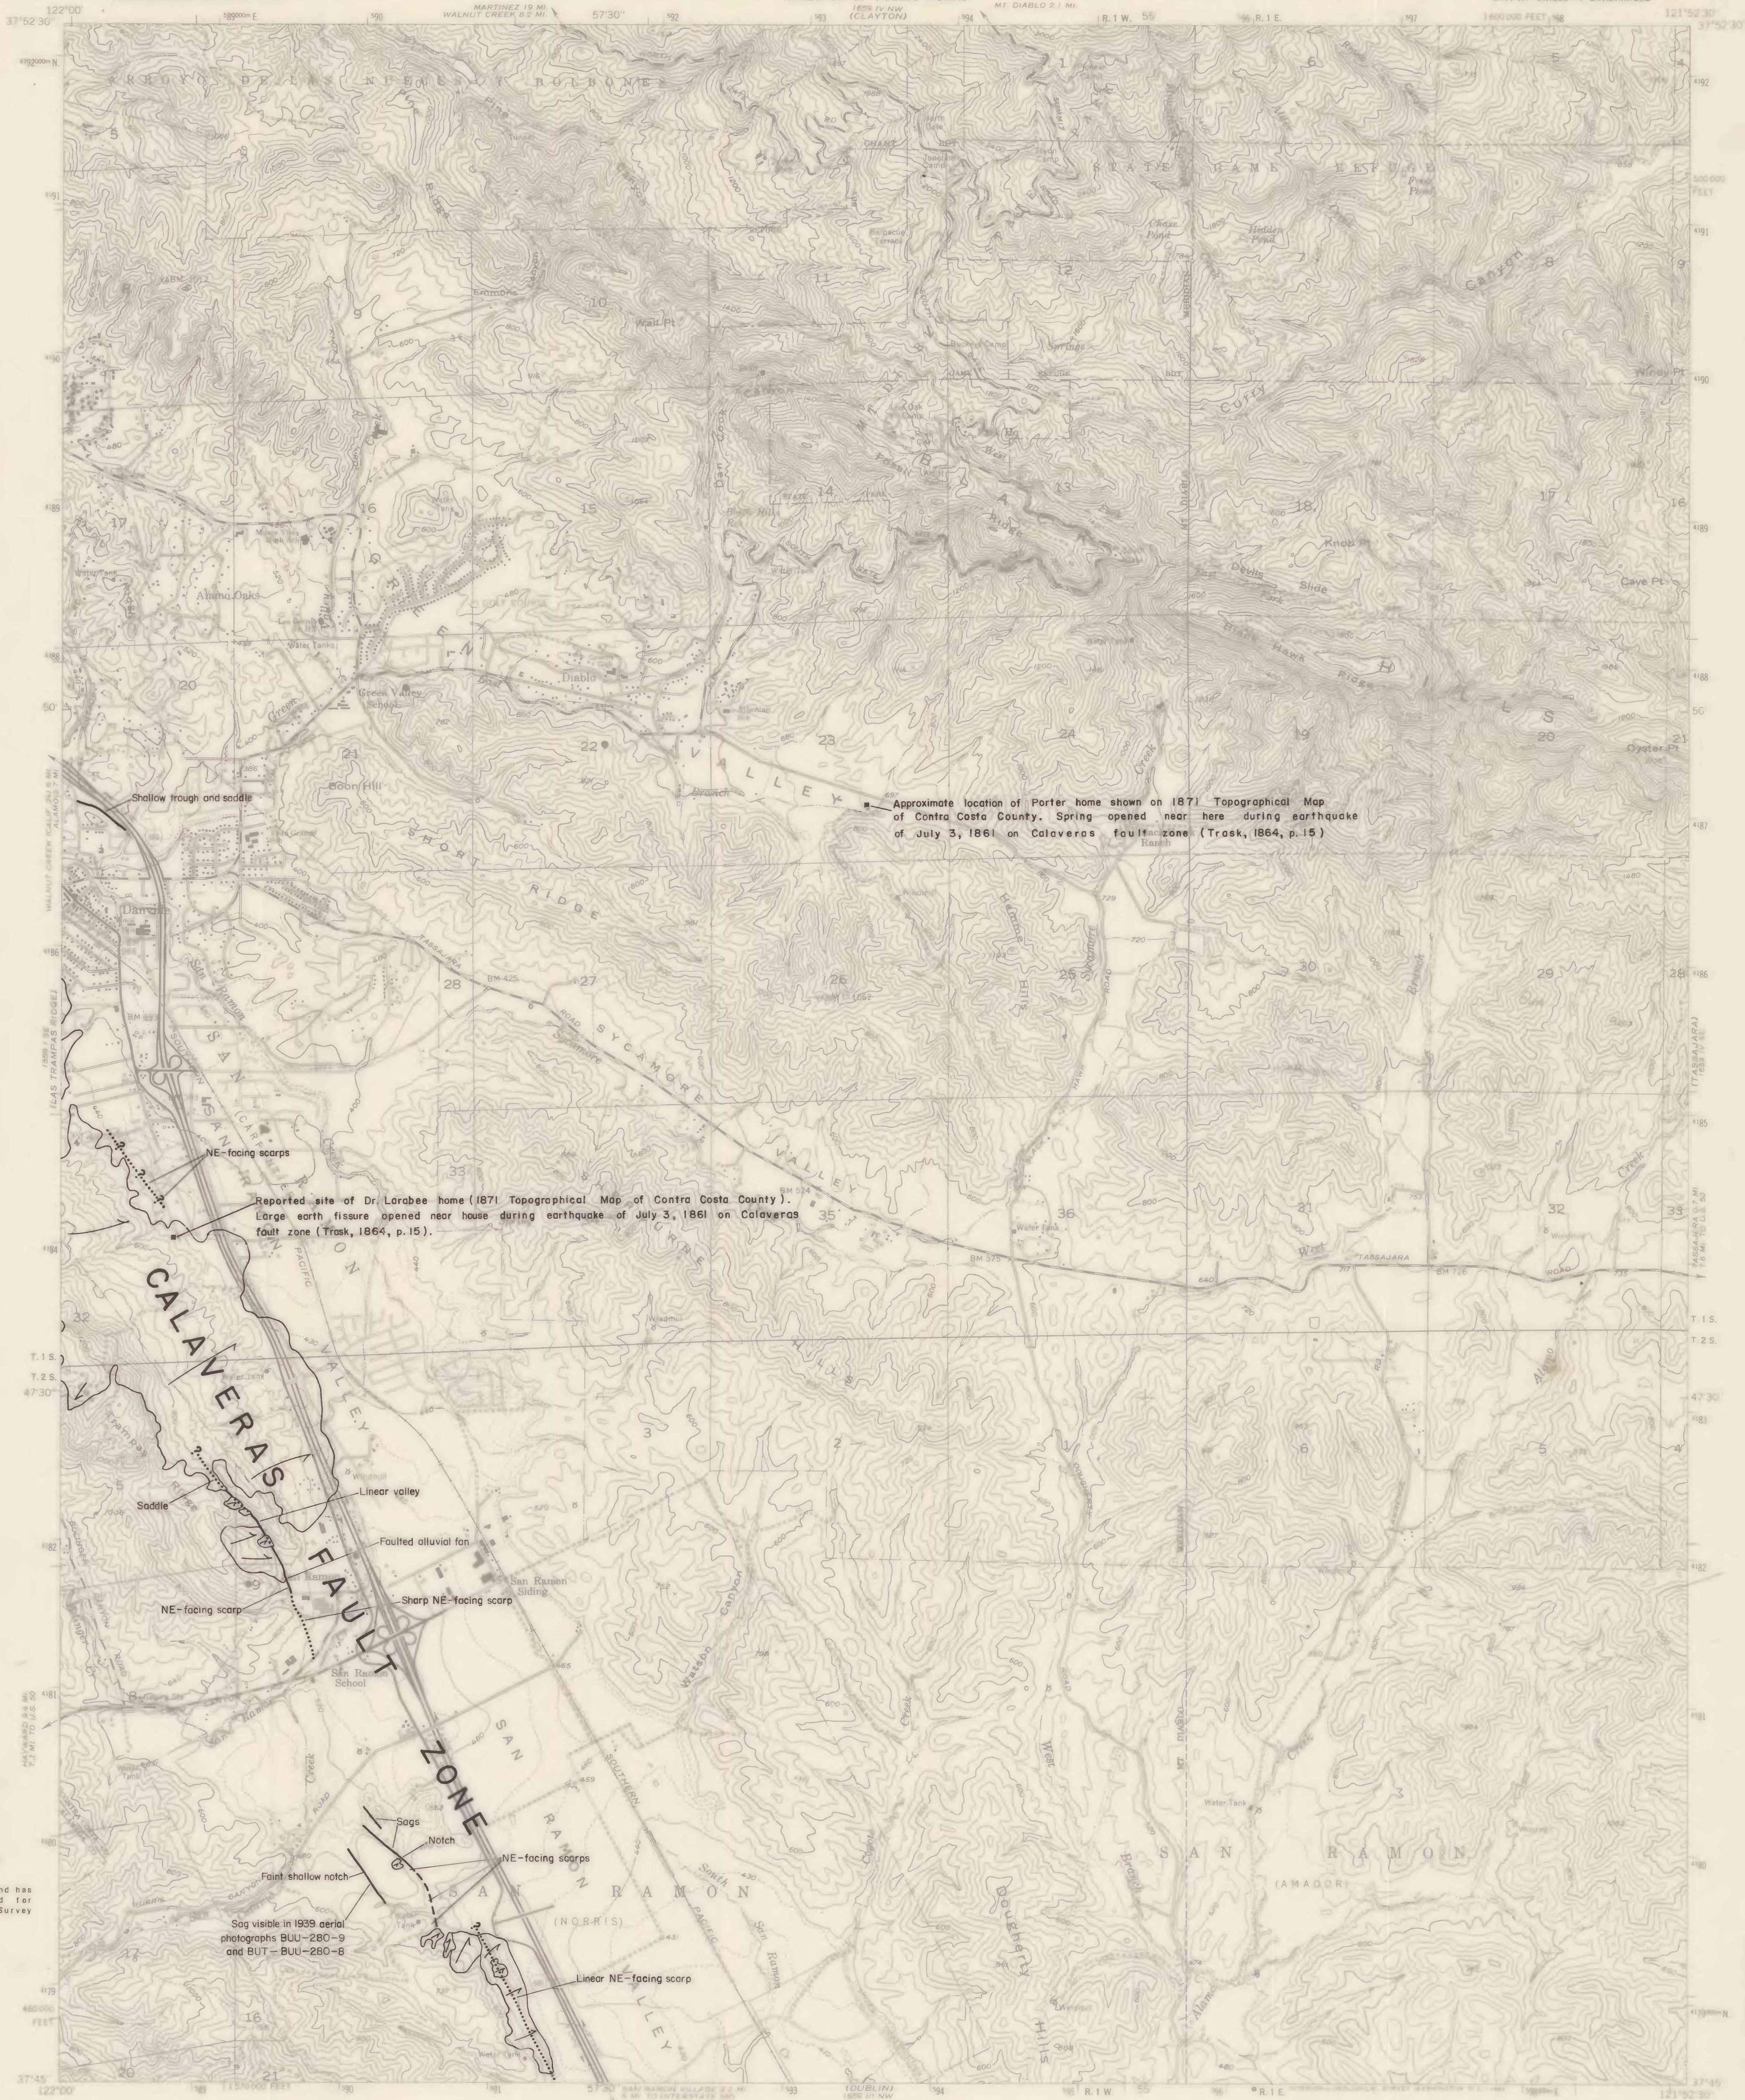

UNITED STATES  
DEPARTMENT OF THE INTERIOR  
GEOLOGICAL SURVEY

STATE OF CALIFORNIA  
DIRECTOR OF PUBLIC WORKS

DIABLO QUADRANGLE  
CALIFORNIA  
7.5 MINUTE SERIES (TOPOGRAPHIC)  
SW 4 MT. DIABLO 1° QUADRANGLE

U. S. Geological Survey  
OPEN FILE REPORT  
This report is preliminary and has not been edited or reviewed for conformity with Geological Survey standards and nomenclature

SPECIAL PRINTING  
Contours and waded symbols omitted

MAP OF QUATERNARY FAULTING ALONG THE NORTHERN CALAVERAS FAULT ZONE  
by Darrell Herd  
1978