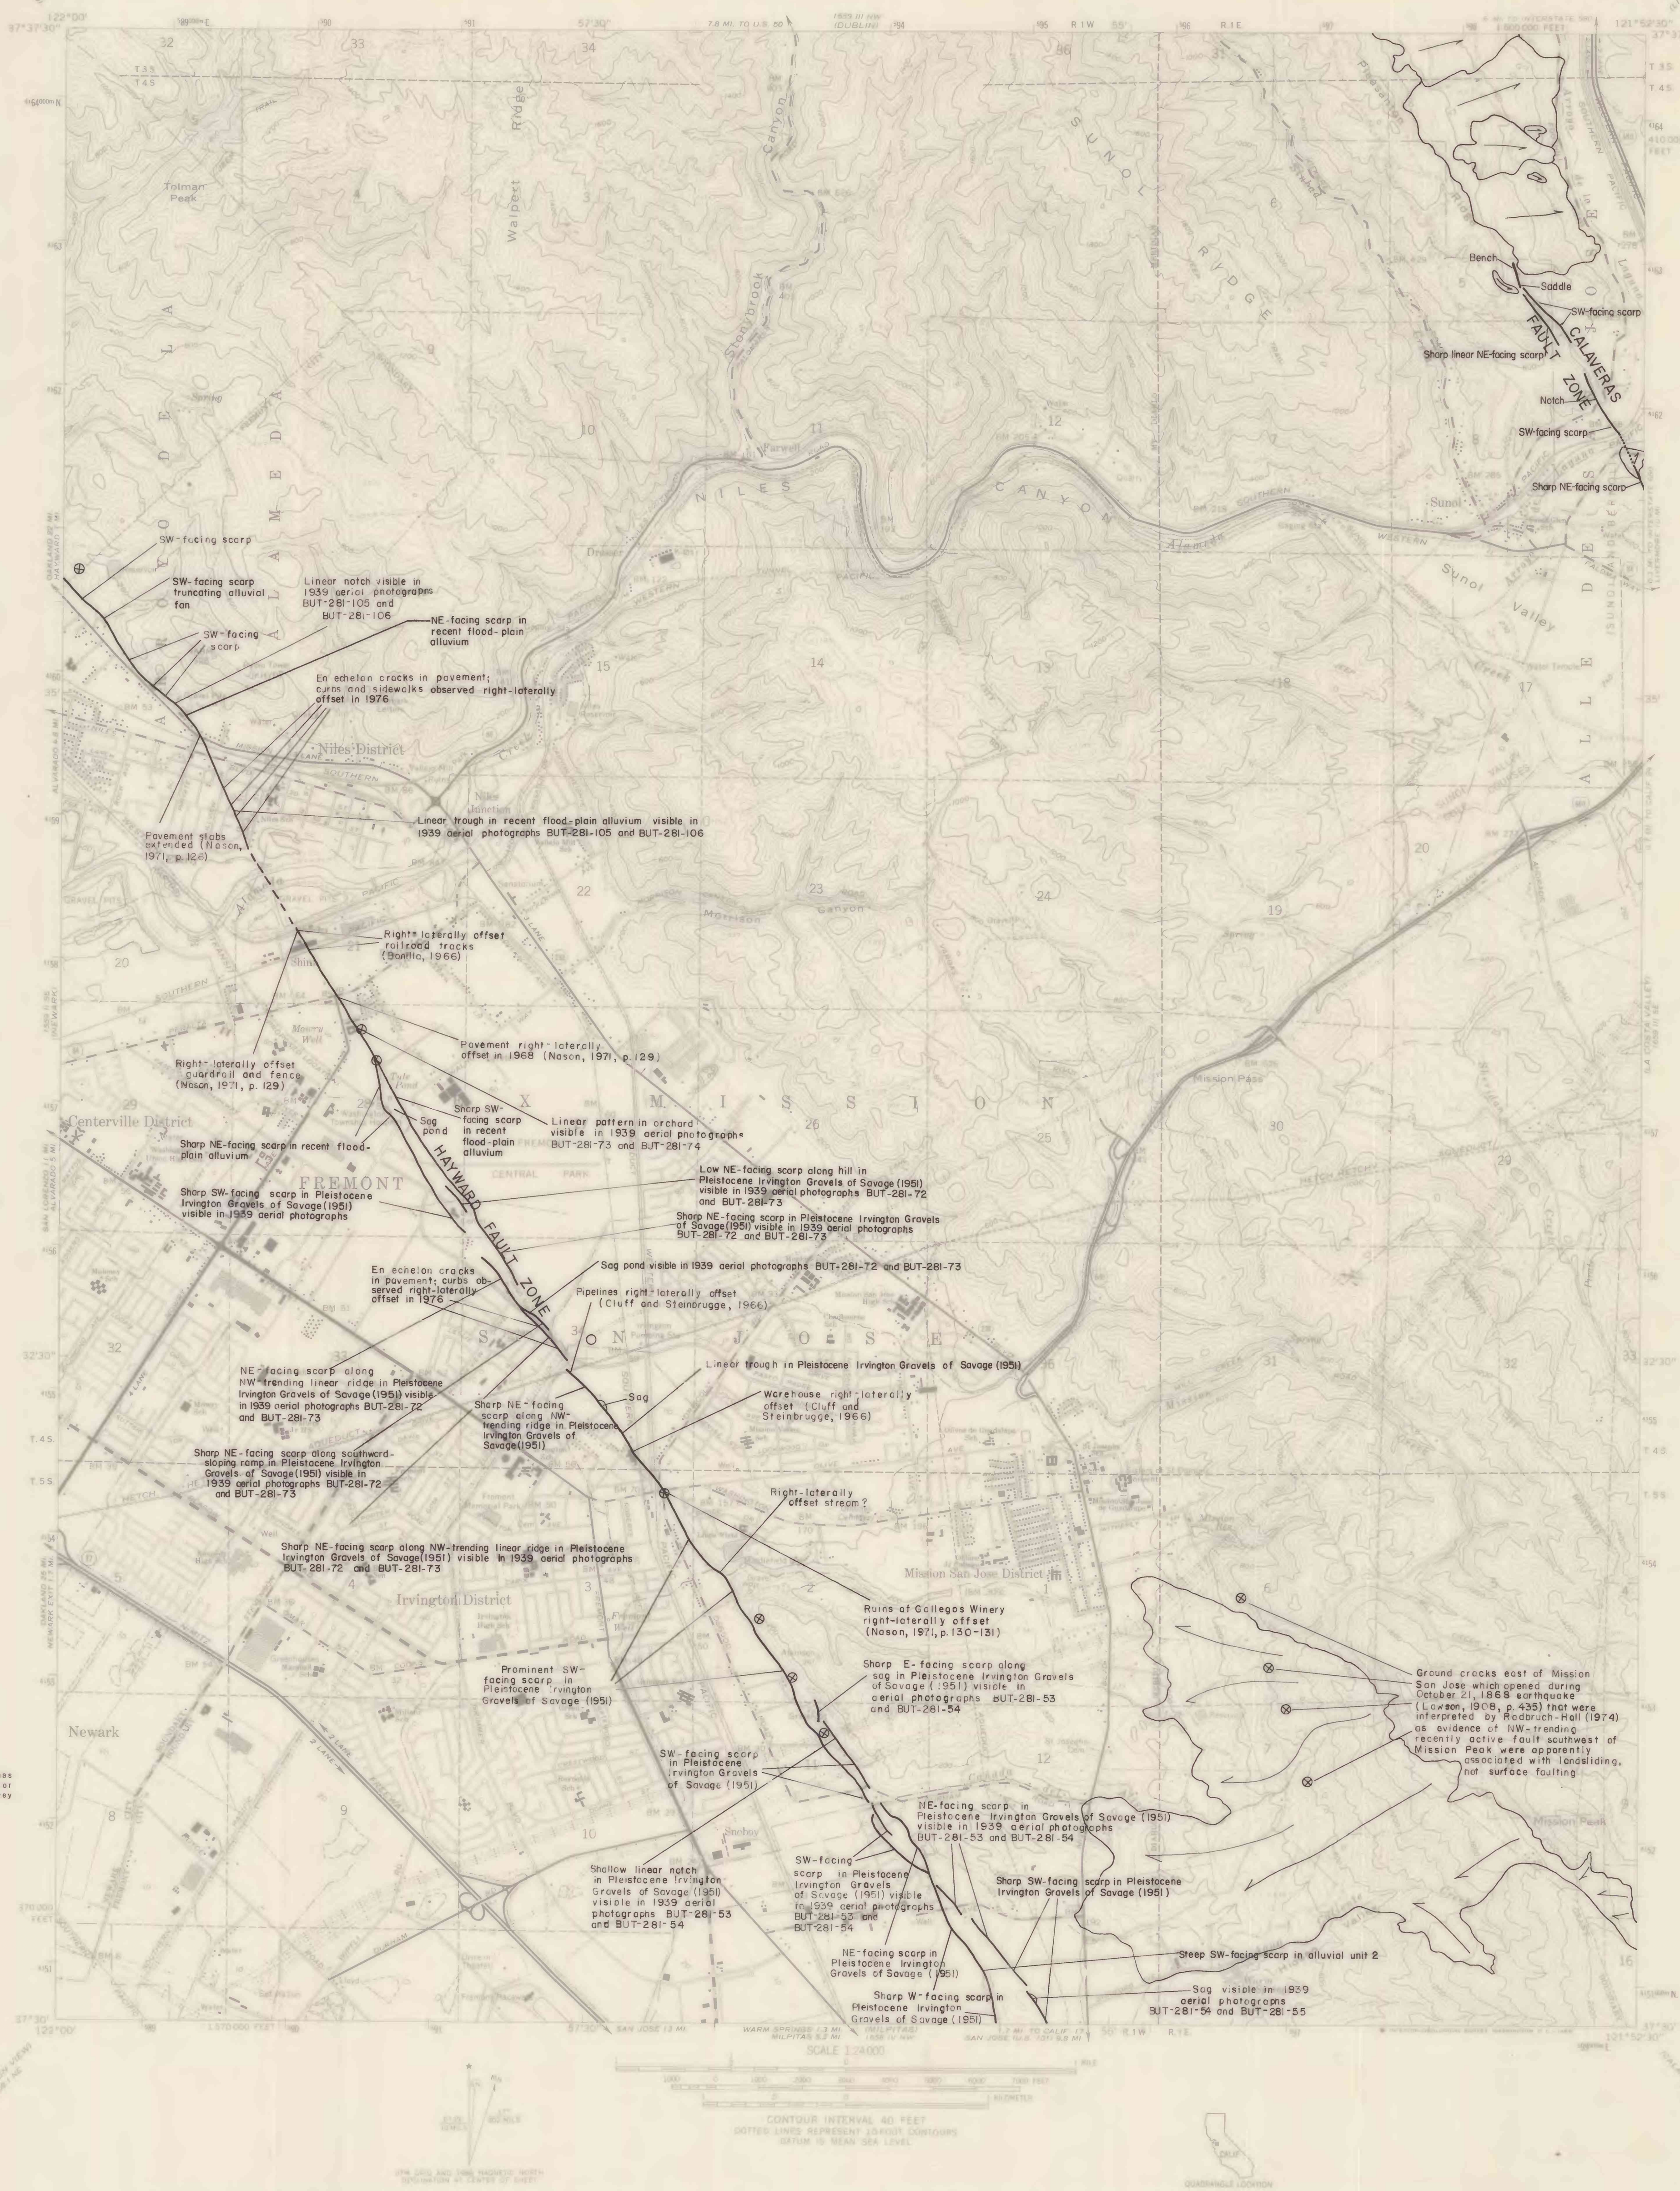

NILES QUADRANGLE

MAP OF QUATERNARY FAULTING ALONG THE NORTHERN CALAVERAS FAULT ZONE

by Darrell Herd

1978

Location of cracks formed during the earthquake of October 22, 1968.
(Radbruch-Hall, 1974)

Location of crack. ⊗ Probable location of crack. ○