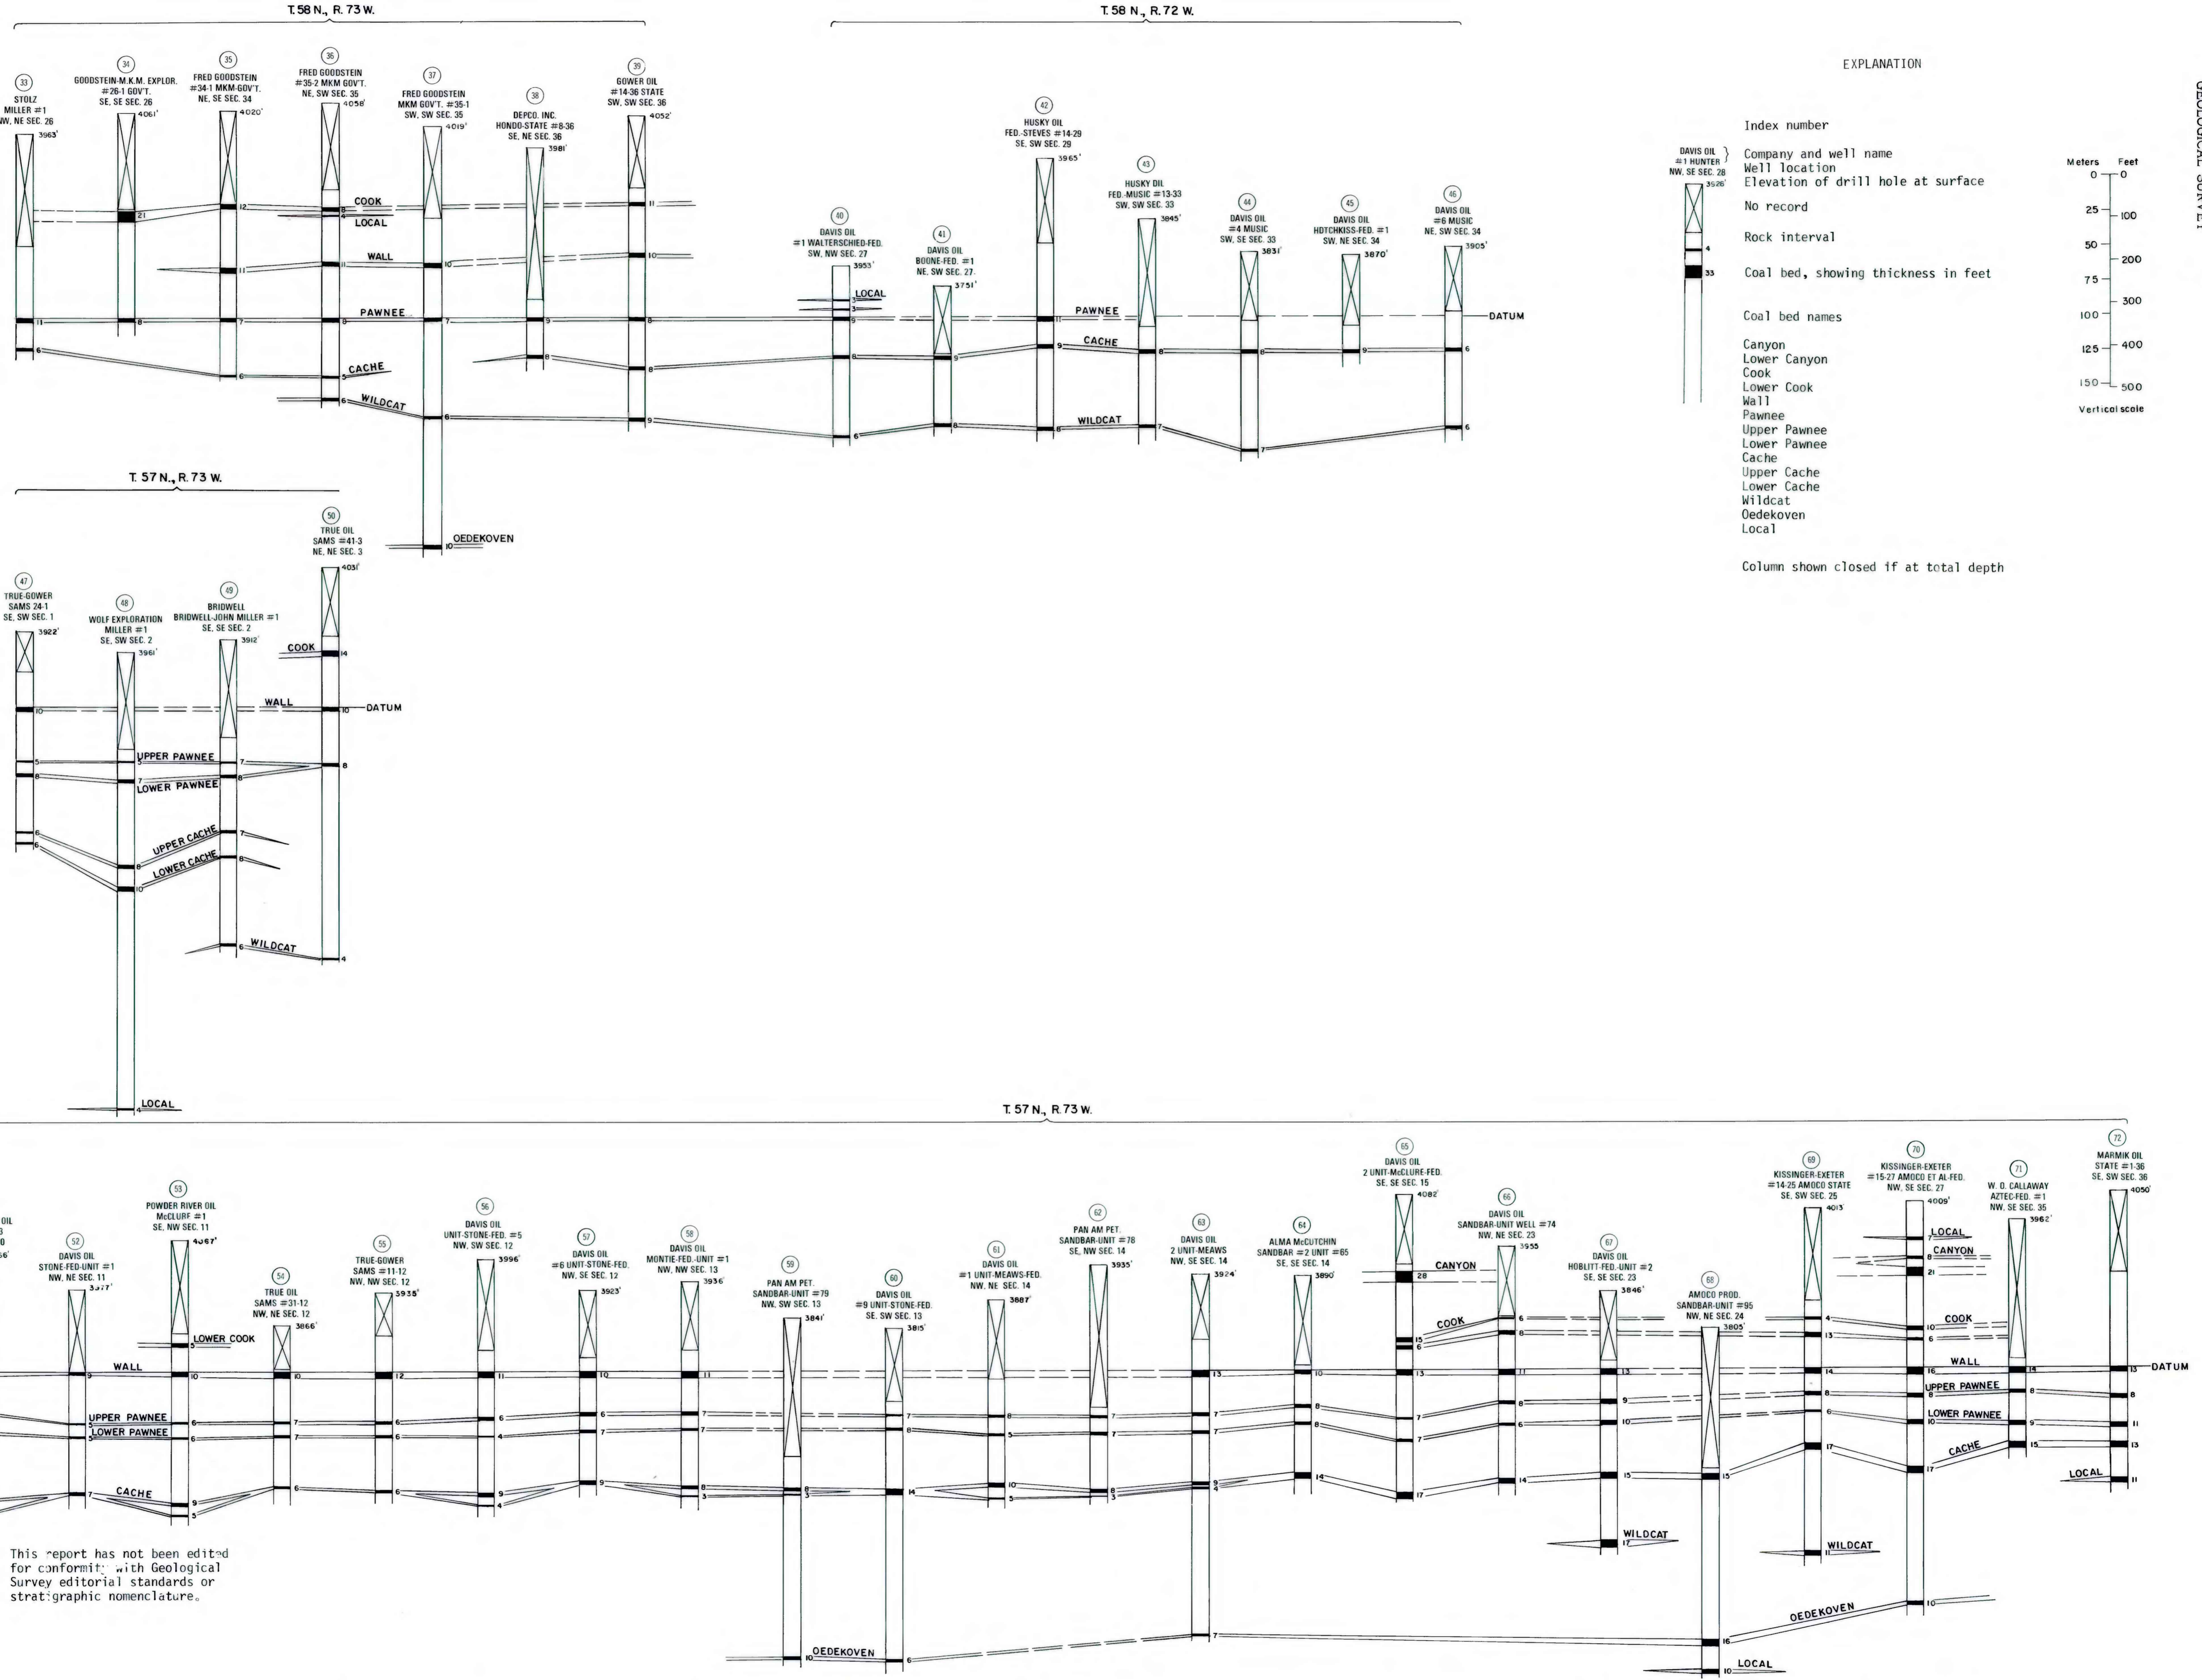

CORRELATION OF COAL BEDS IN DRILL HOLES

EXPLANATION

This report has not been edited for conformance with Geological Survey editorial standards or stratigraphic nomenclature.