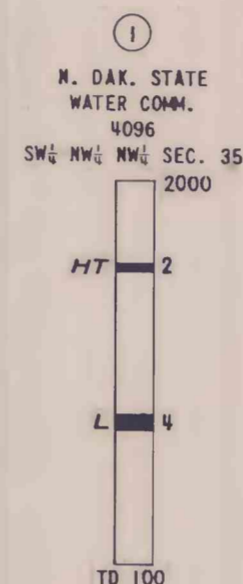

This report has not been edited for  
survey editorial nomenclature or  
stratigraphic nomenclature.

COMPOSITE COLUMNAR SECTION

CORRELATIONS OF COAL BEDS IN DRILL HOLES

T. 147 N., R. 82 W.

Coal Bed Names and Symbols  
HT HT Butte  
L Local  
Datum: Mean Sea Level