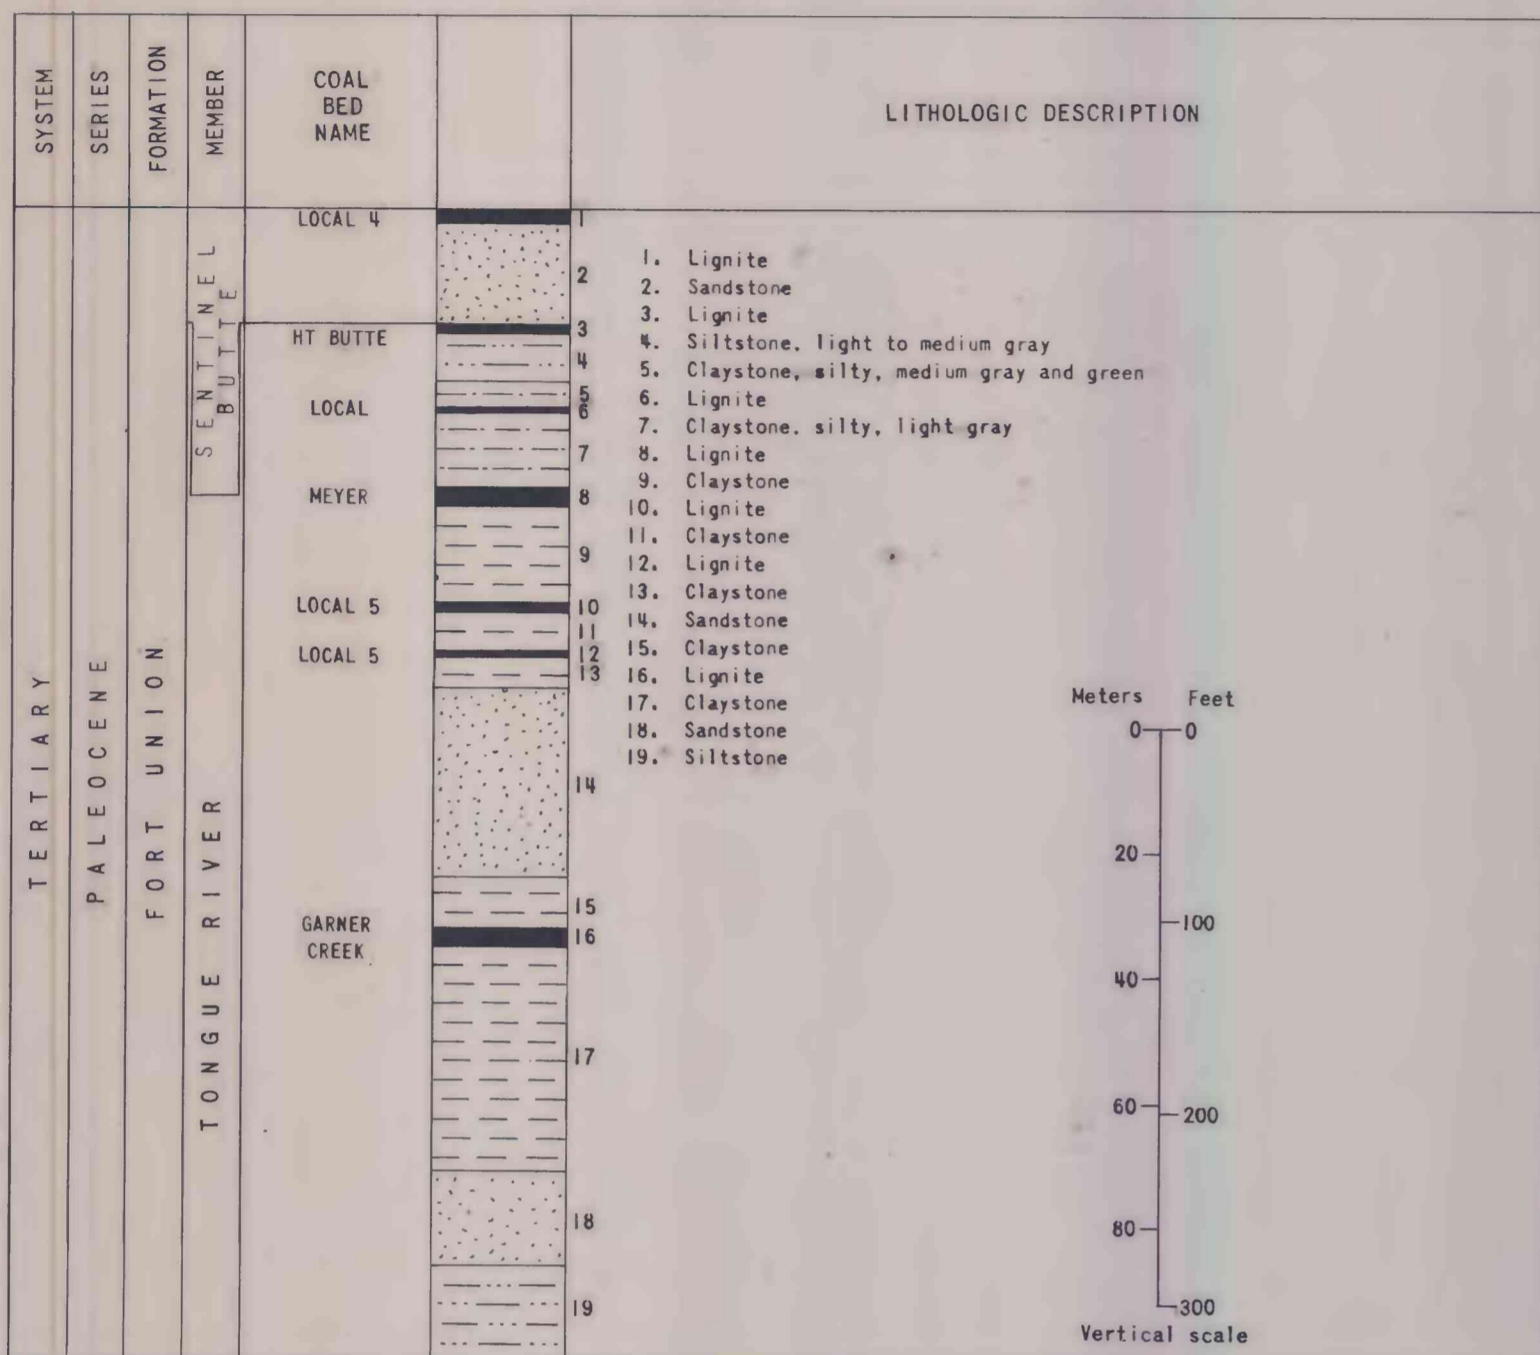

This report has not been edited for  
survey editorial nomenclature or  
stratigraphic nomenclature.

COMPOSITE COLUMNAR SECTION

CORRELATIONS OF COAL BEDS IN DRILL HOLES

T. 147 N., R. 82 W.

Coal Bed Names and Symbols  
HT HT Butte  
L Local  
Datum: Mean Sea Level