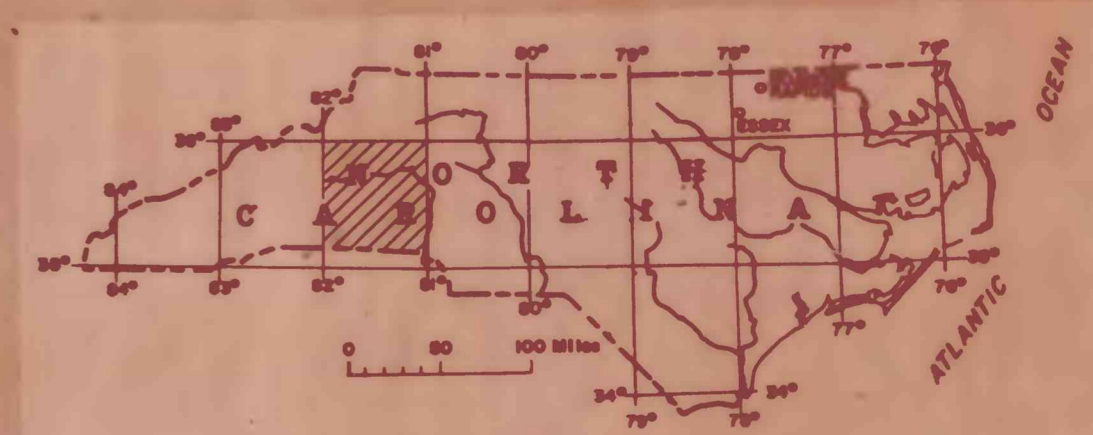

This map is preliminary and has not been edited or reviewed for conformity to Geological Survey standards.

**TOTAL COUNT CONTOURS**  
25 COUNTS .....  
50 COUNTS .....  
100 COUNTS .....  
200 COUNTS .....  
500 COUNTS .....  
FLIGHT LINE DIRECTION ..... EAST-WEST  
FLIGHT LINE SPACING ..... 1 MILE  
FLIGHT ALTITUDE ..... 500' T.C.

**AERORADIOACTIVITY MAP OF WEST CHARLOTTE, NORTH CAROLINA**

BY

**U.S. GEOLOGICAL SURVEY**

1978

Flown and compiled by  
LKB RESOURCES, INC.  
under contract to the  
U.S. Geological Survey

INDEX MAP OF NORTH CAROLINA  
SHOWING LOCATION OF THIS REPORT