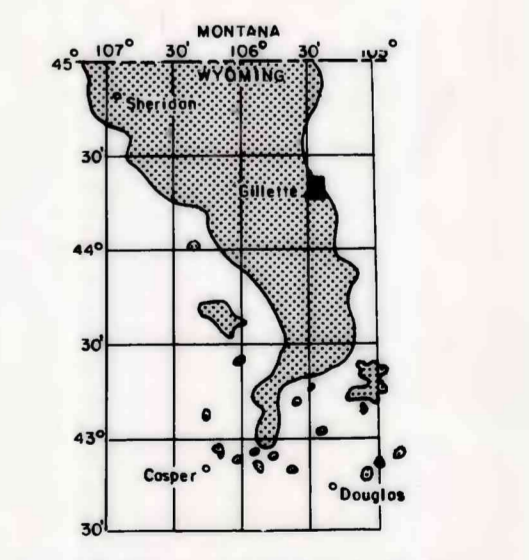

EXPLANATION

NON-FEDERAL COAL LAND

COAL LEASE-Coal Lse.

KRCRA

KNOWN RECOVERABLE COAL RESOURCE AREA-KRCRA

RB 10.03

TOTAL RESERVE BASE (RB) OF FEDERAL COAL PER SECTION-In millions of short tons.

4	3	2	1
5	6		
6			
7			

SECTION OF LAND—Showing lots and lot numbers.

To convert short tons to metric tons, multiply short tons by 0.9072.

MAP SHOWING LOCATION OF THE GILLETTE EAST QUADRANGLE AND THE POWDER RIVER BASIN KNOWN RECOVERABLE COAL RESOURCE AREA (STIPPLED), WYOMING

COAL RESOURCE OCCURRENCE MAP OF THE GILLETTE EAST QUADRANGLE, CAMPBELL COUNTY, WYOMING
BY
IntraSearch
1979

This report has not been edited for conformity with U.S. Geological Survey editorial standards or stratigraphic nomenclature.