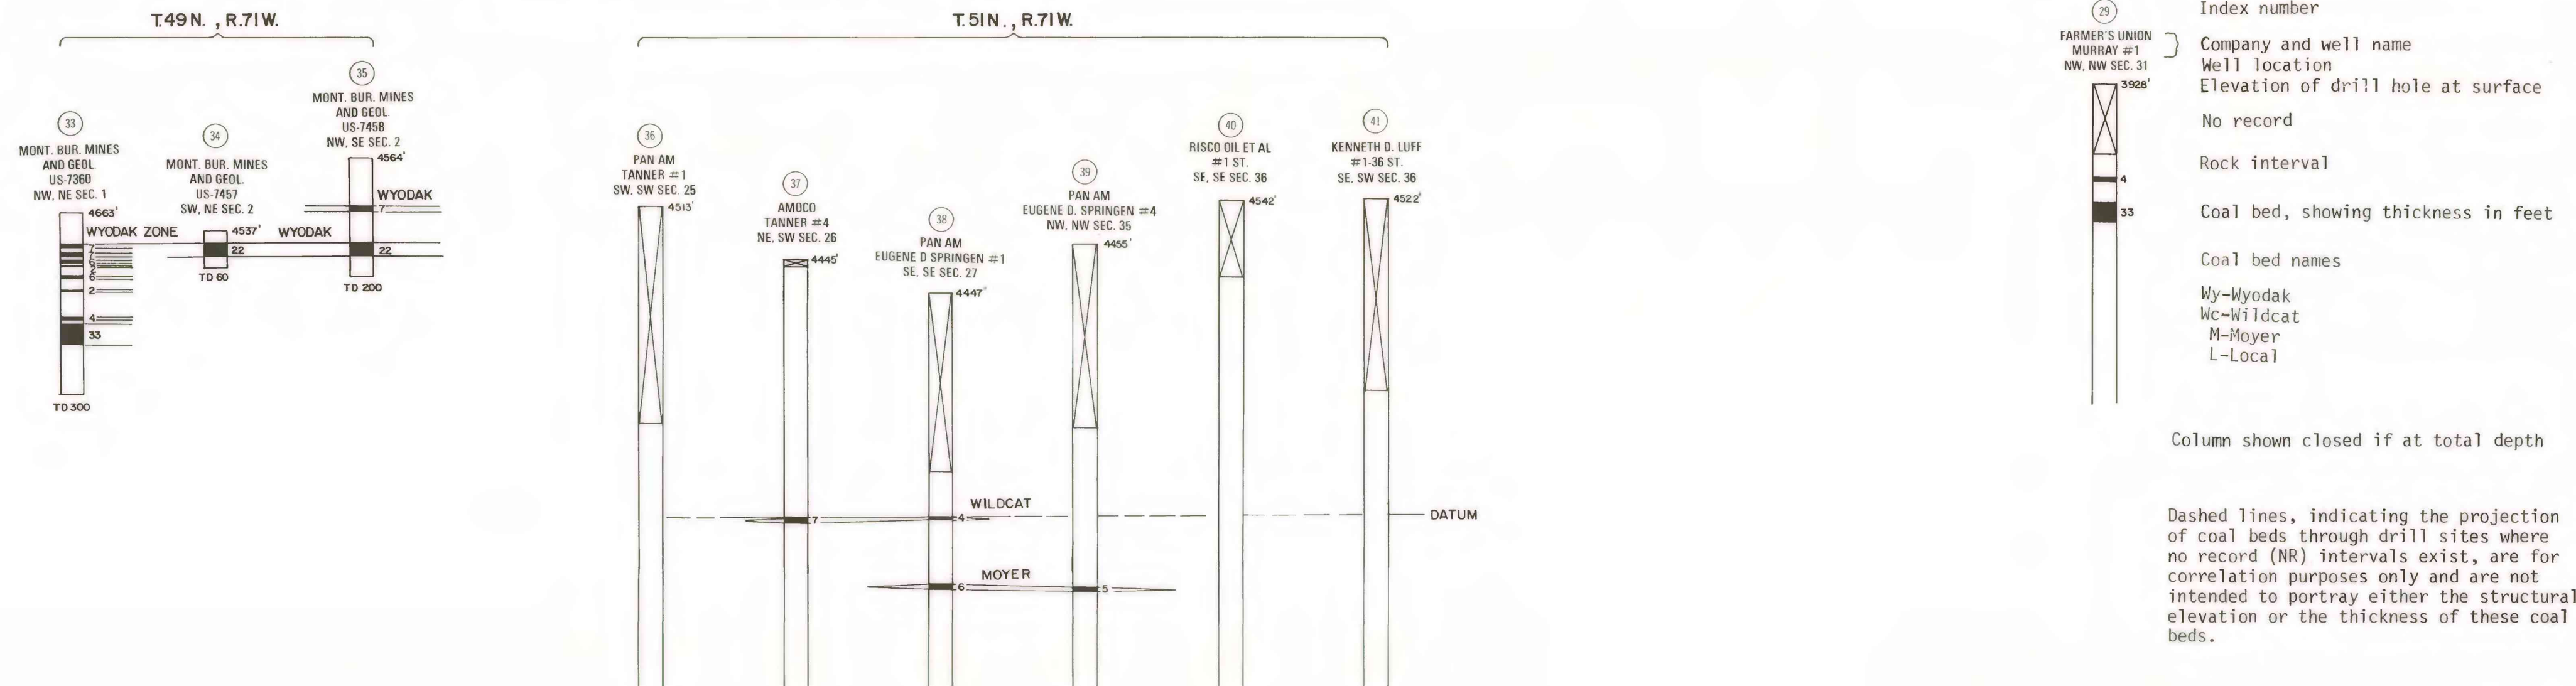

CORRELATION OF COAL BEDS IN DRILL HOLES

This report has not been edited for conformity with U.S. Geological Survey editorial standards or stratigraphic nomenclature.

PLATE 3B
COAL DATA SHEET

OPEN FILE REPORT 79-043
PLATE 3B OF 19