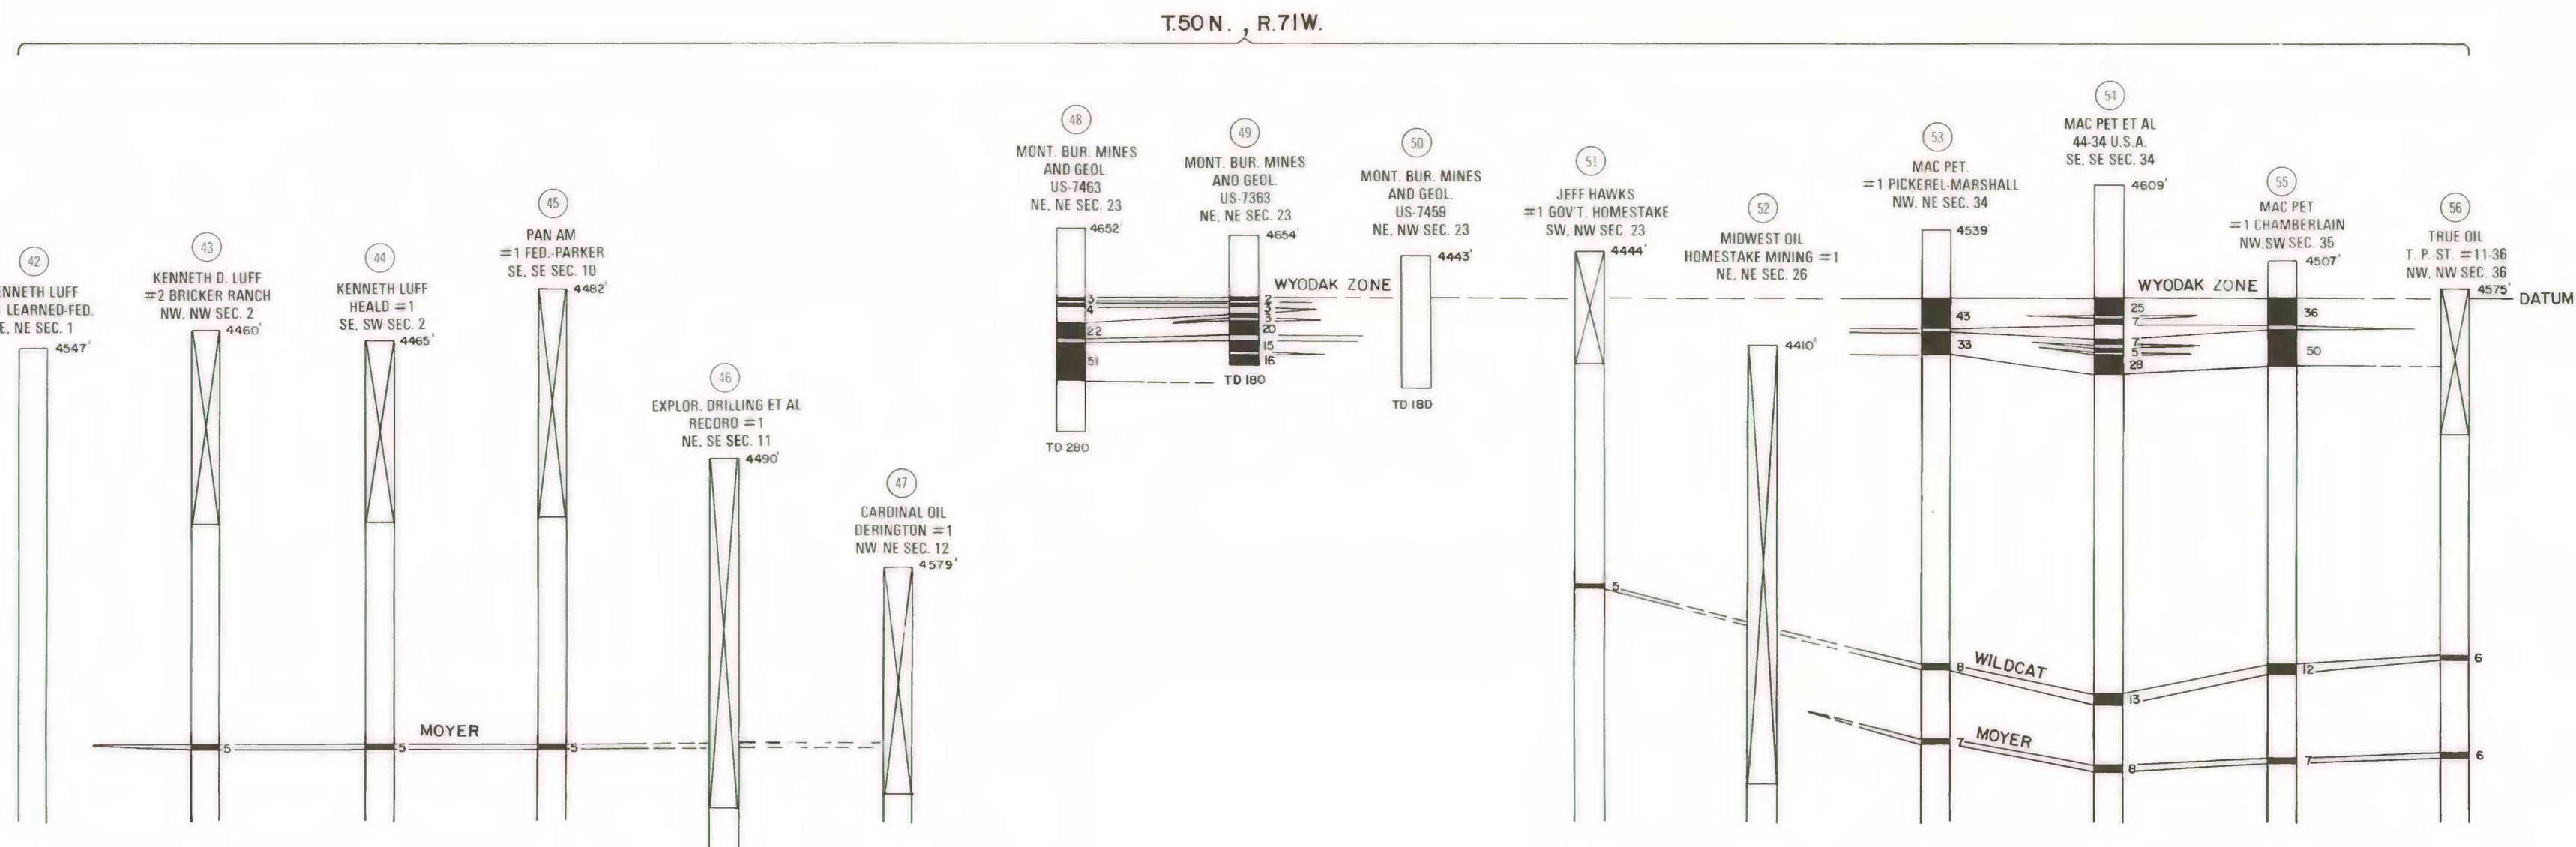

CORRELATION OF COAL BEDS IN DRILL HOLES

This report has not been edited for conformity with U.S. Geological Survey editorial standards or stratigraphic nomenclature.

PLATE 3B
COAL DATA SHEET

OPEN FILE REPORT 79-043
PLATE 3B OF 19