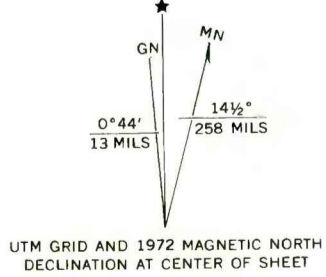

MAP SHOWING LOCATION OF THE NEGRO BUTTE QUADRANGLE AND THE POWDER RIVER BASIN KNOWN RECOVERABLE COAL RESOURCE AREA (STIPPLED), WYOMING

This report has not been edited for conformity with U. S. Geological Survey editorial standards or stratigraphic nomenclature.

**COAL RESOURCE OCCURRENCE MAP OF THE NEGRO BUTTE QUADRANGLE,  
JOHNSON AND CAMPBELL COUNTIES, WYOMING**

BY  
**IntraSearch**  
1979

PLATE 18  
IDENTIFIED AND  
HYPOTHETICAL RESOURCES OF  
WYODAK COAL ZONE