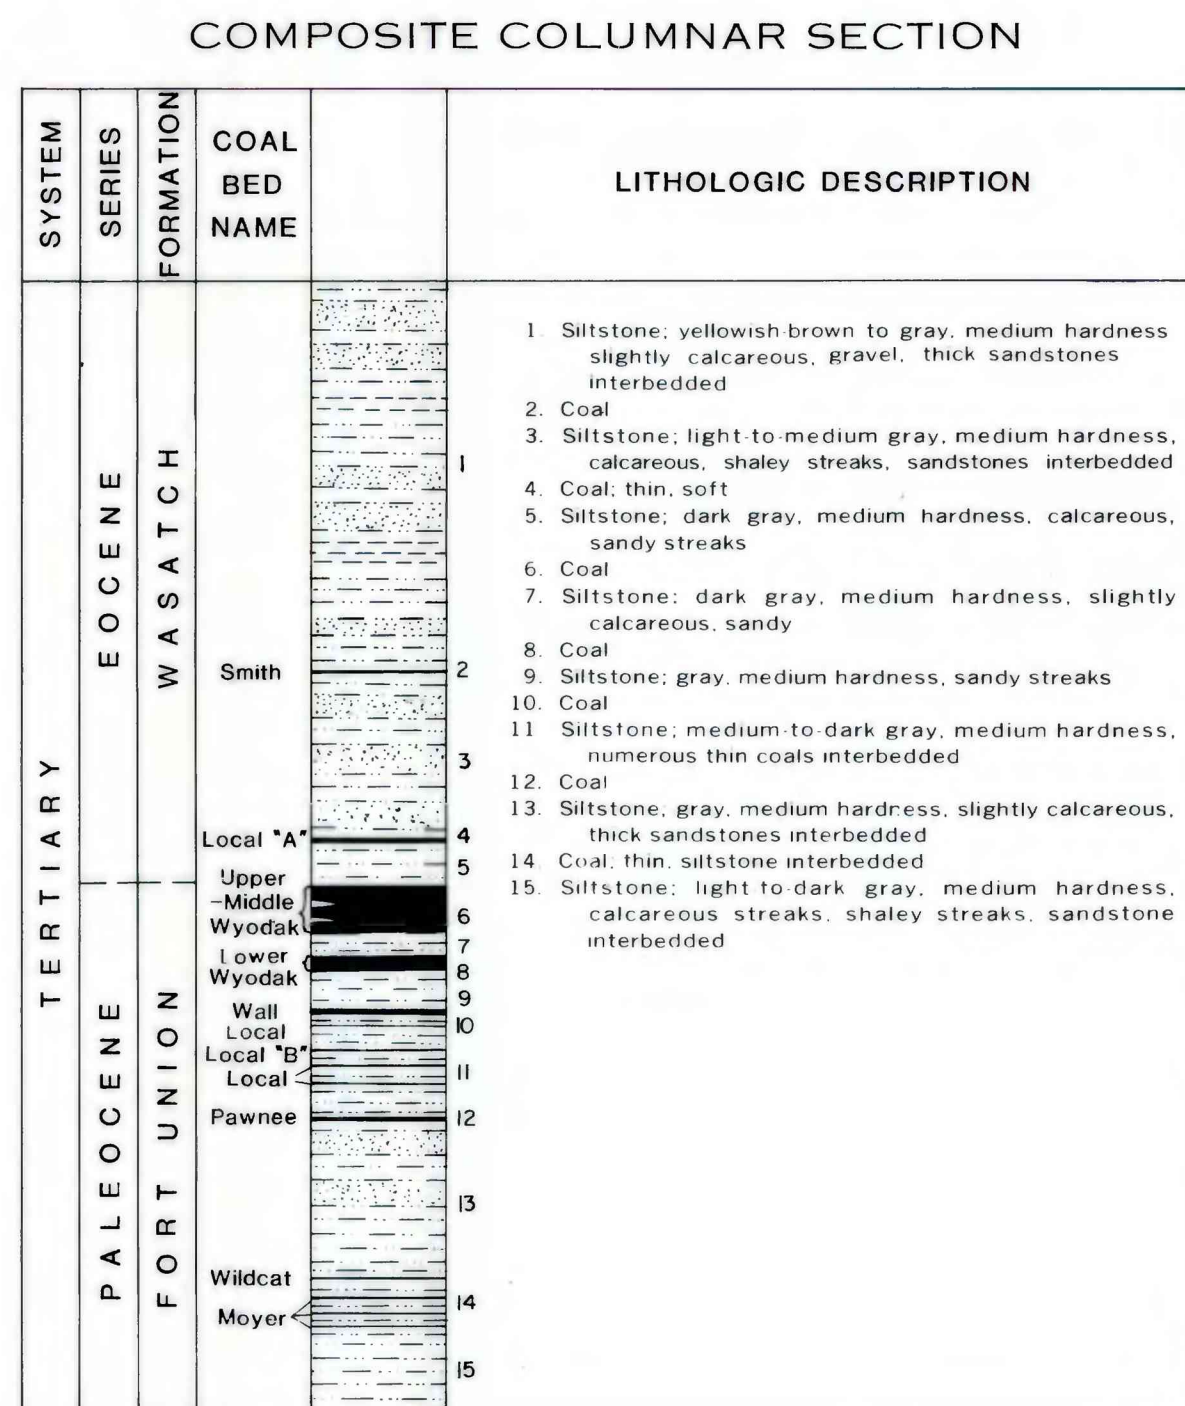

This report has not been edited for conformity with U. S. Geological Survey editorial standards or stratigraphic nomenclature.

COAL RESOURCE OCCURRENCE MAP OF THE FORT RENO SE QUADRANGLE,
JOHNSON AND CAMPBELL COUNTIES, WYOMING