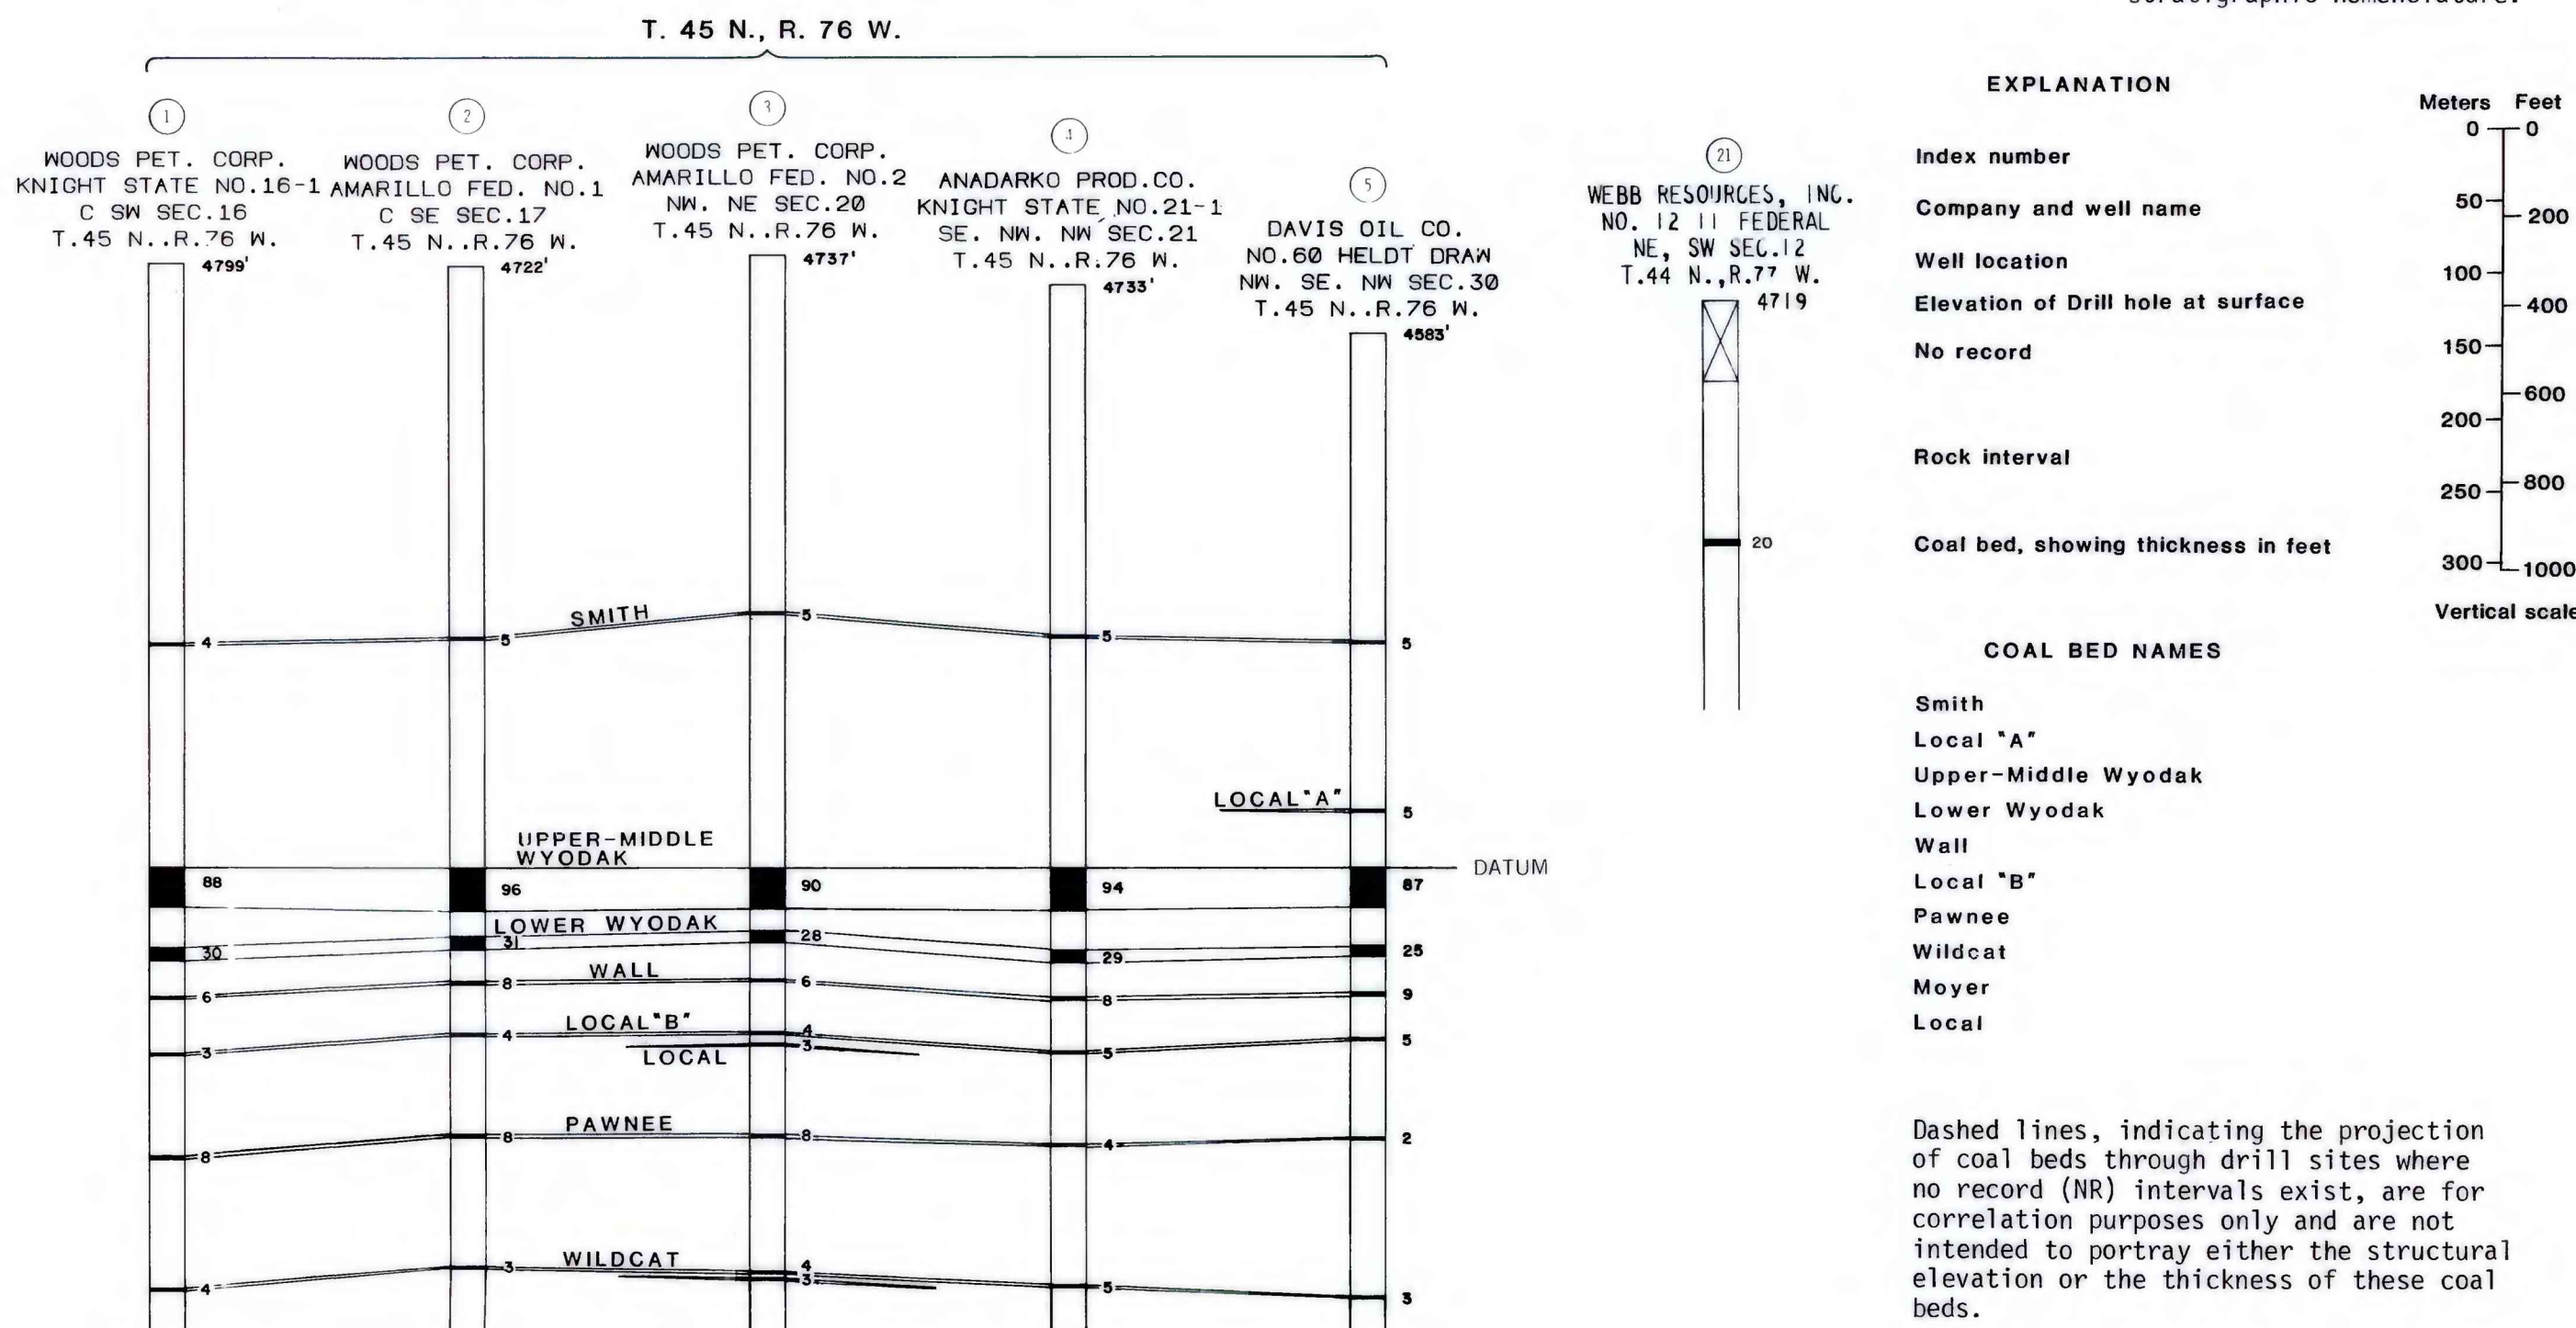

This report has not been edited for conformity with U. S. Geological Survey editorial standards or stratigraphic nomenclature.

COAL RESOURCE OCCURRENCE MAP OF THE FORT RENO SE QUADRANGLE,
JOHNSON AND CAMPBELL COUNTIES, WYOMING