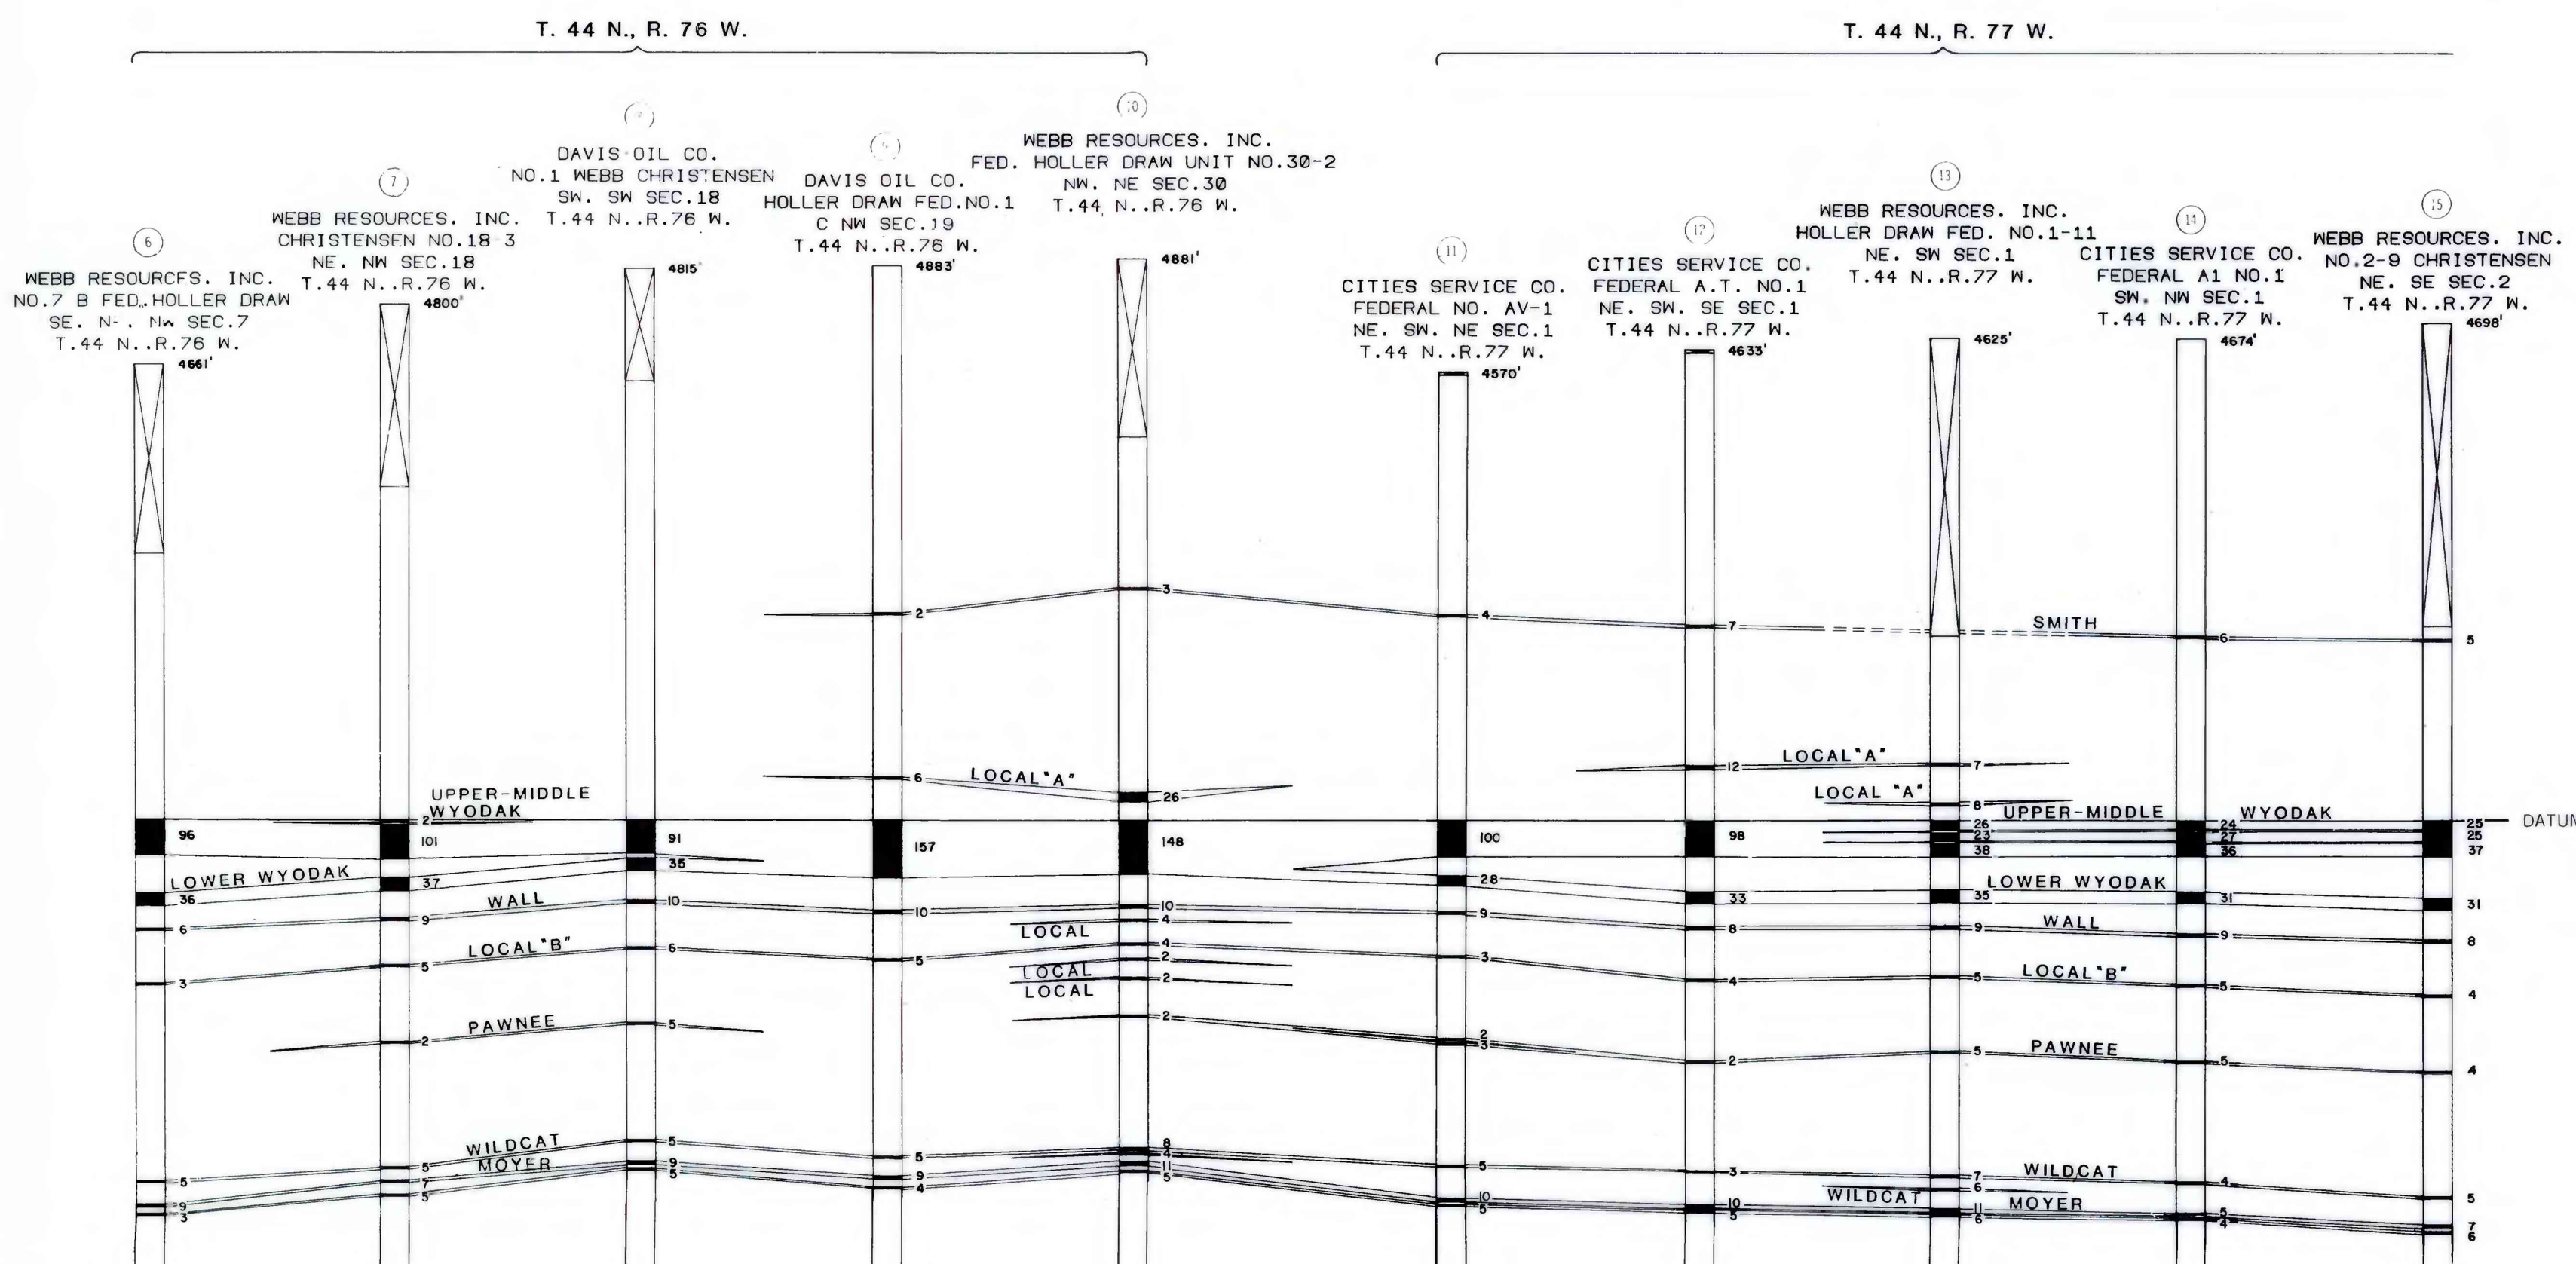

This report has not been edited for conformity with U. S. Geological Survey editorial standards or stratigraphic nomenclature.

COAL RESOURCE OCCURRENCE MAP OF THE FORT RENO SE QUADRANGLE,
JOHNSON AND CAMPBELL COUNTIES, WYOMING

BY
IntraSearch
1980