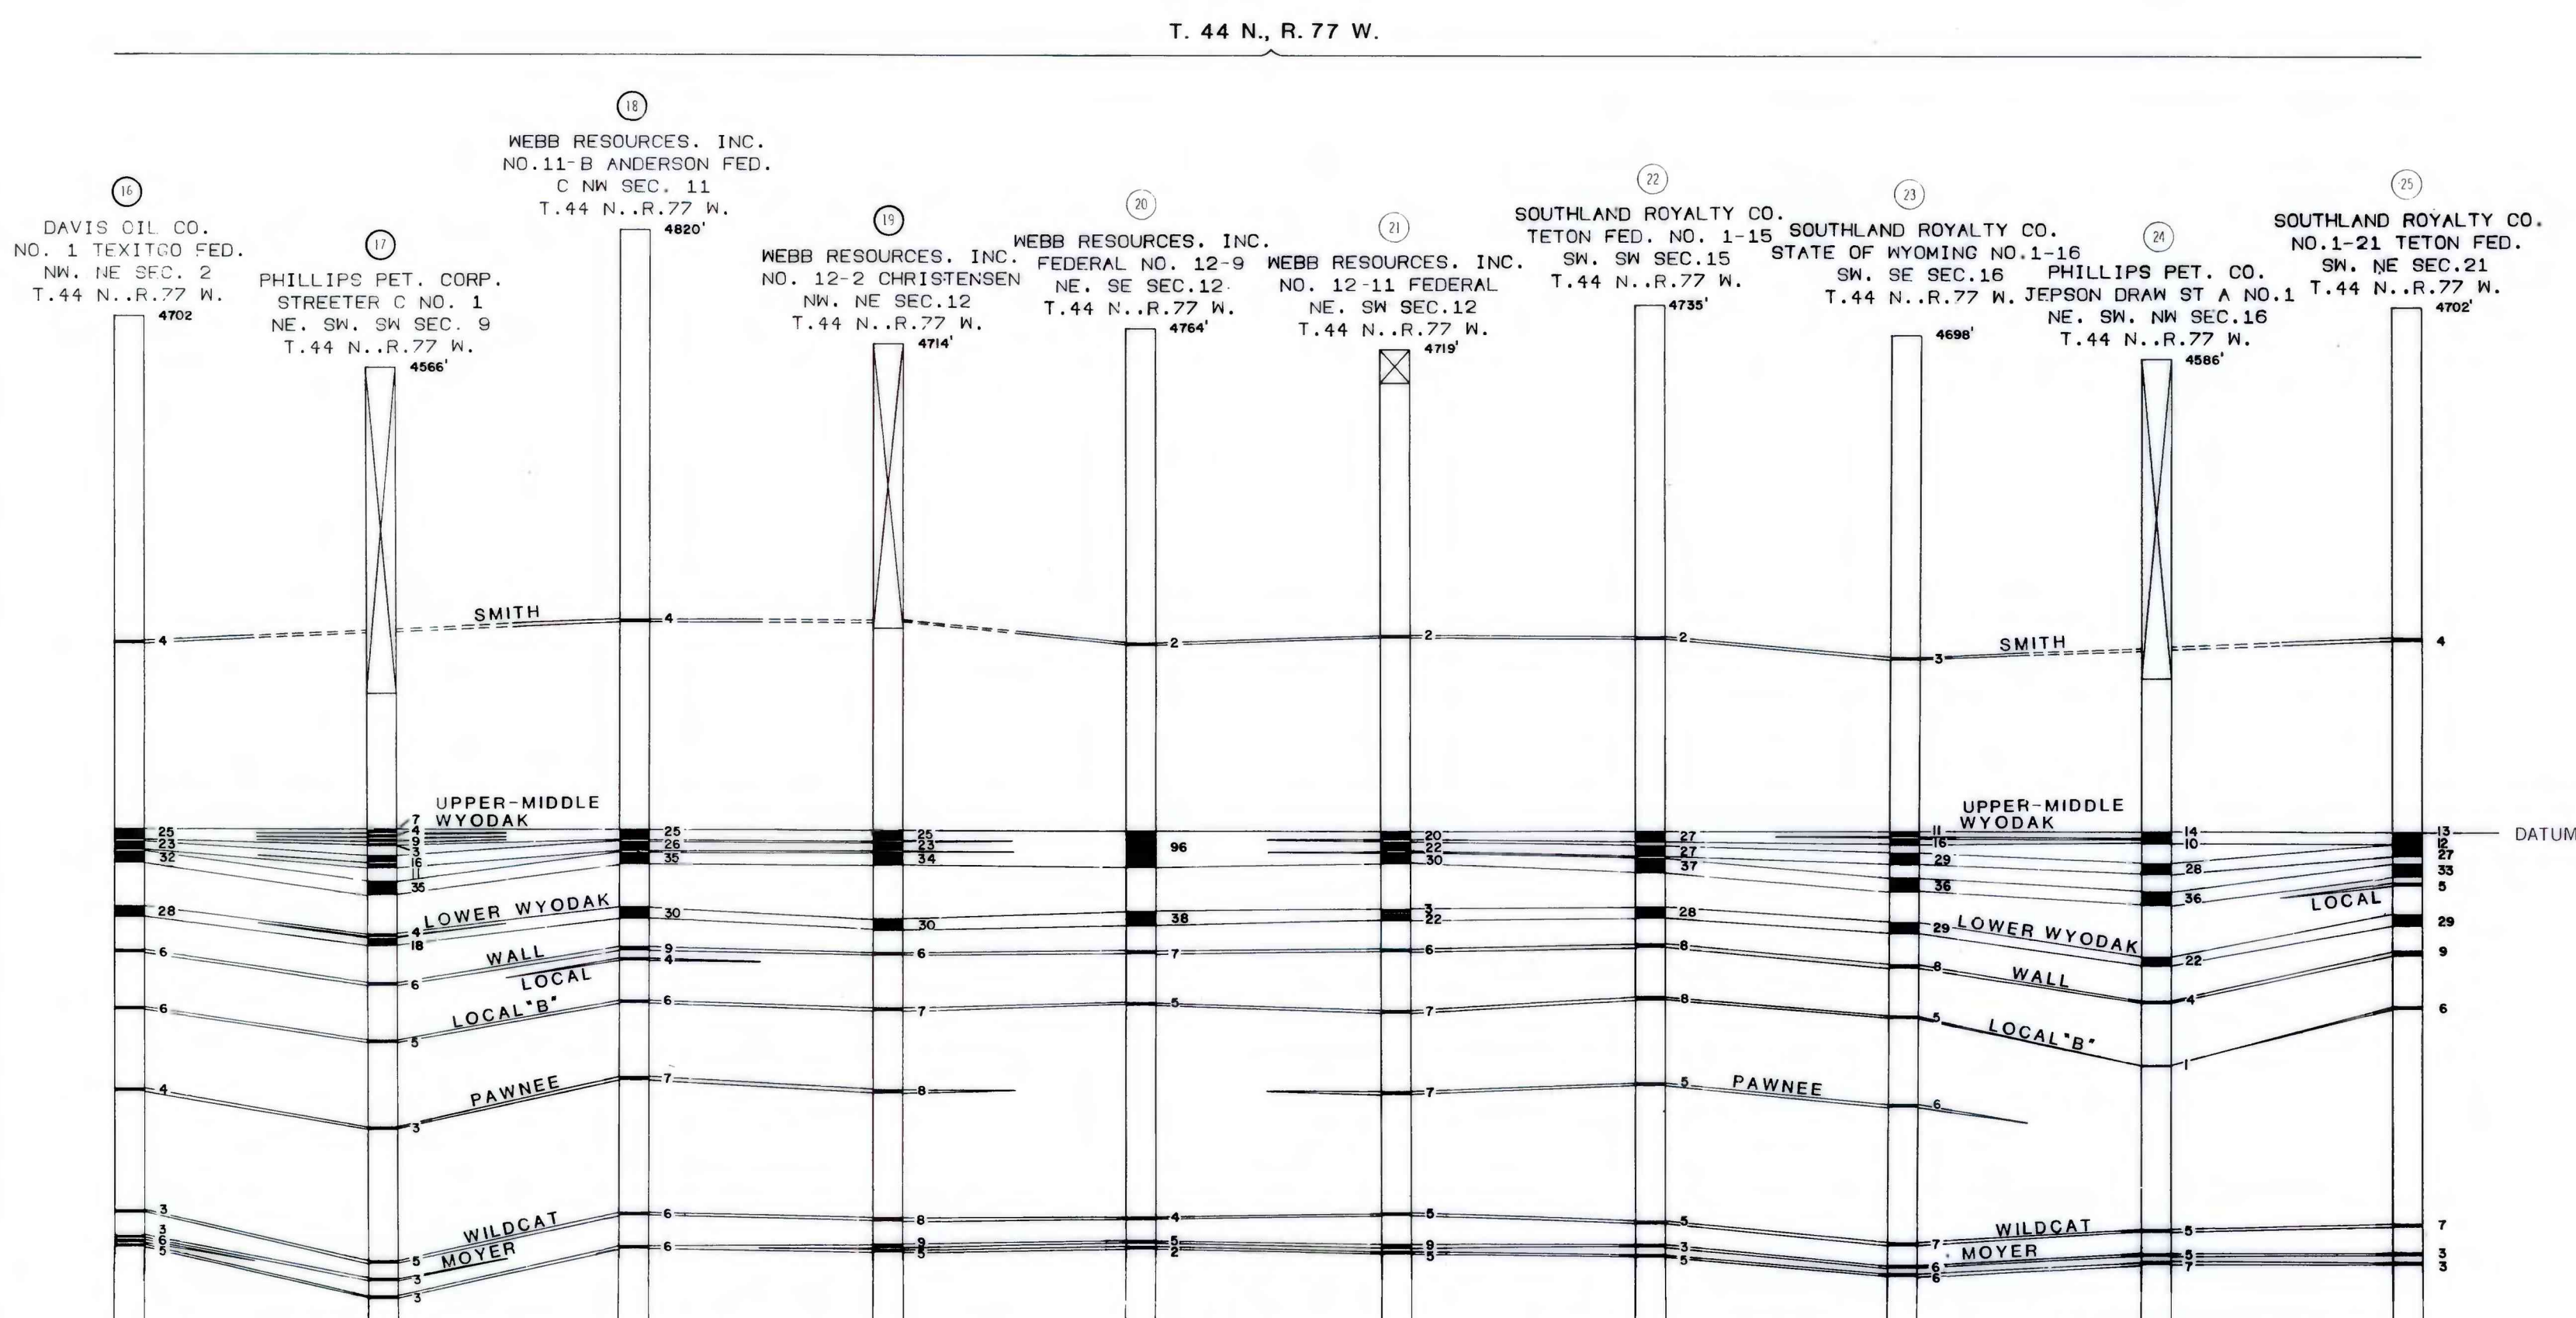

This report has not been edited for conformity with U. S. Geological Survey editorial standards or stratigraphic nomenclature.

COAL RESOURCE OCCURRENCE MAP OF THE FORT RENO SE QUADRANGLE,
JOHNSON AND CAMPBELL COUNTIES, WYOMING

BY
IntraSearch
1980