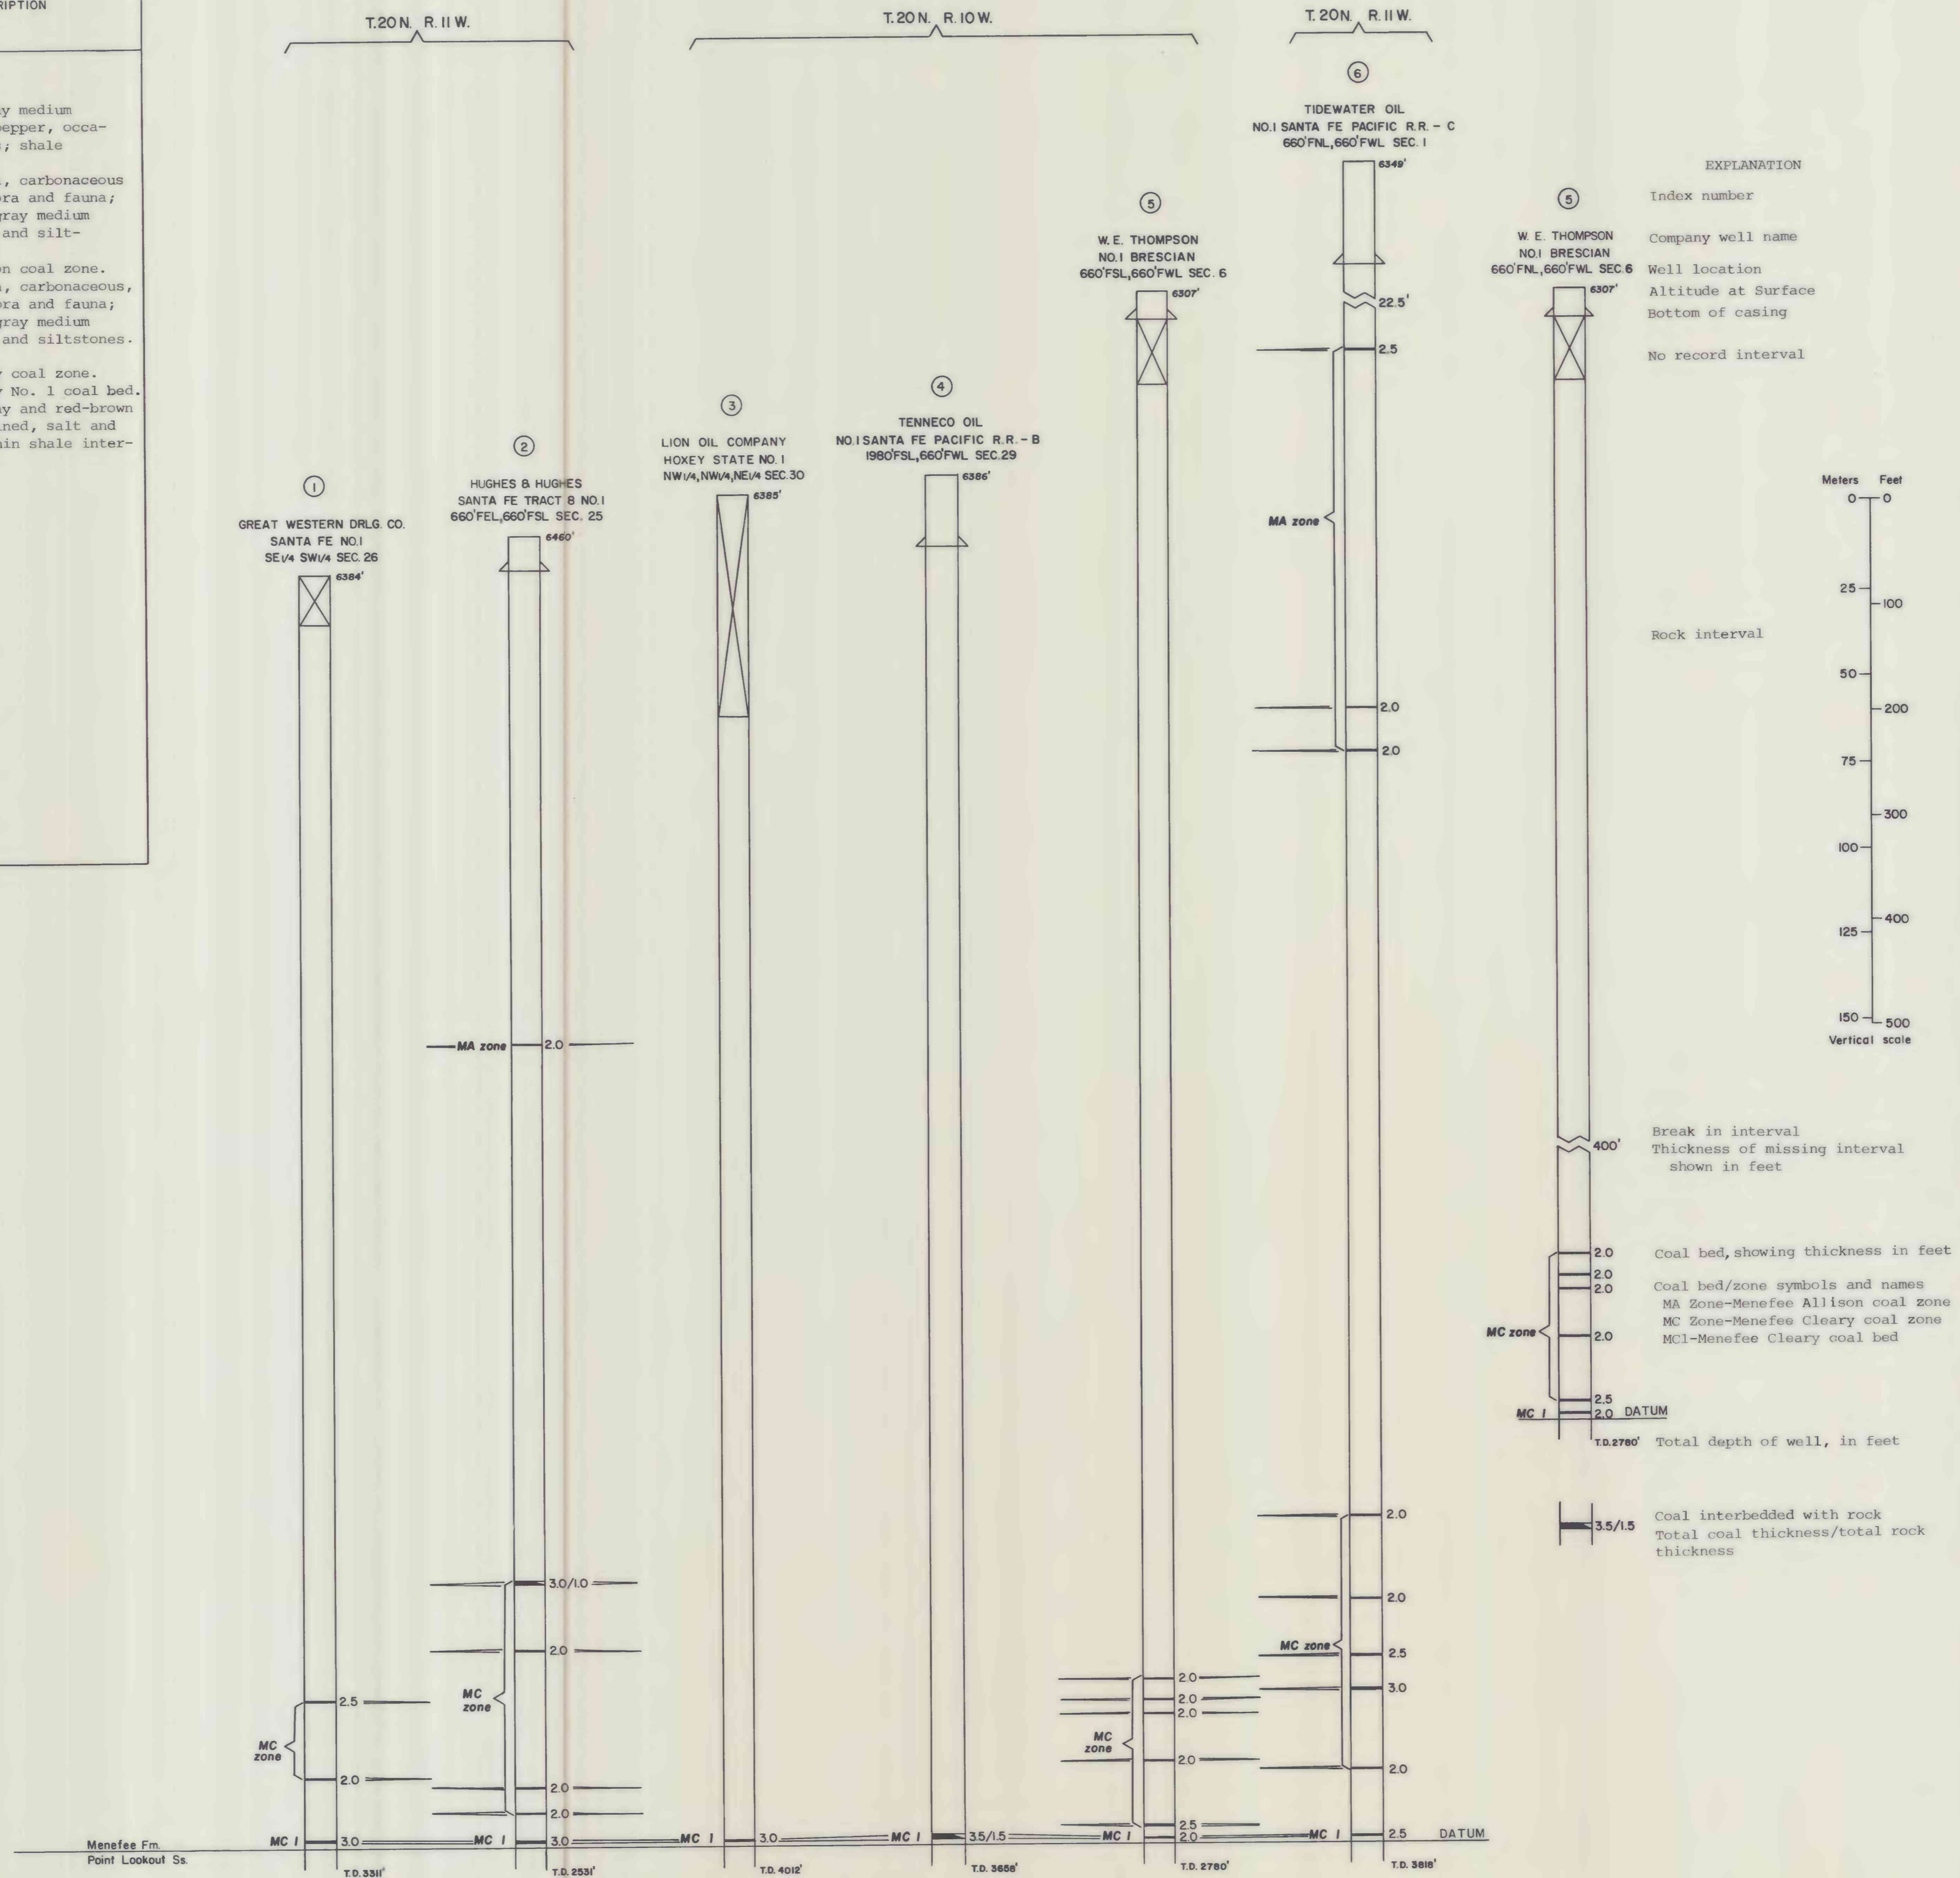

COMPOSITE COLUMNAR SECTION

COAL RESOURCE OCCURRENCE MAP OF THE SEVEN LAKES NW
QUADRANGLE, MCKINLEY COUNTY, NEW MEXICO

BY
BERGE EXPLORATION, INC.
1979