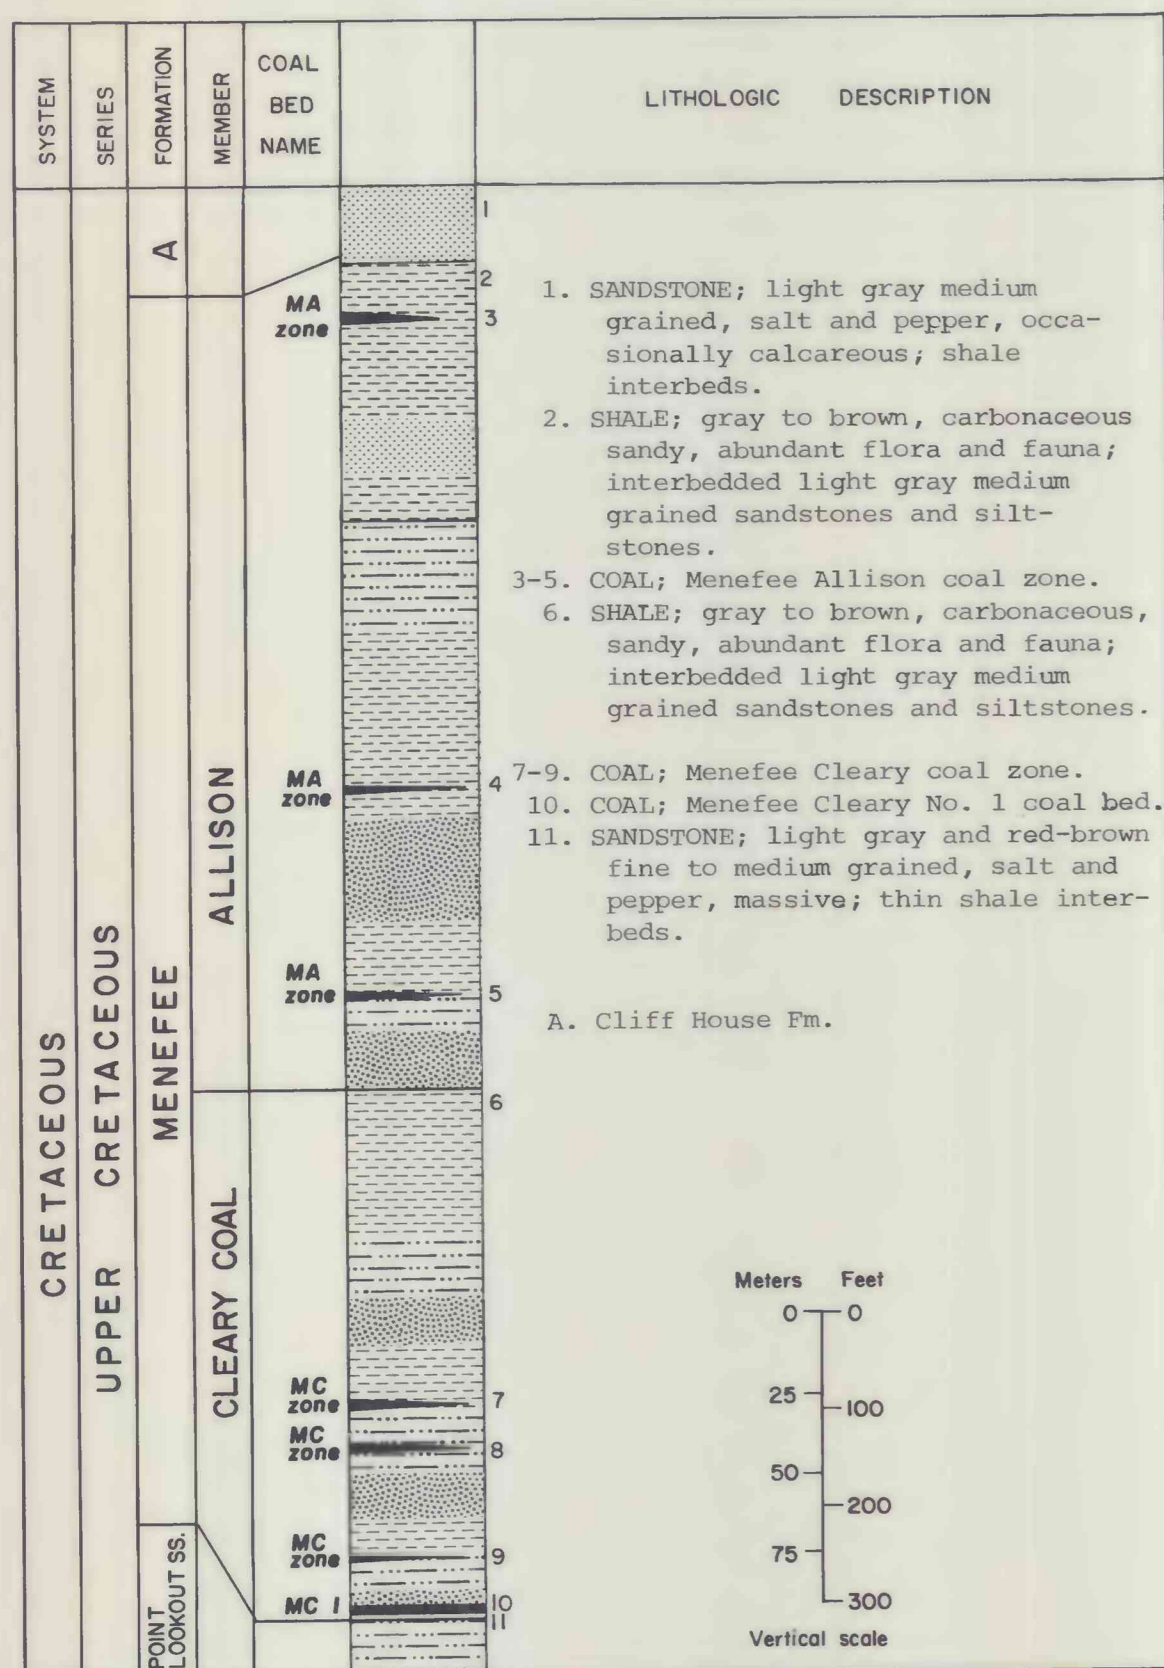

COMPOSITE COLUMNAR SECTION

COAL RESOURCE OCCURRENCE MAP OF THE SEVEN LAKES NW
QUADRANGLE, MCKINLEY COUNTY, NEW MEXICO

BY
BERGE EXPLORATION, INC.
1979