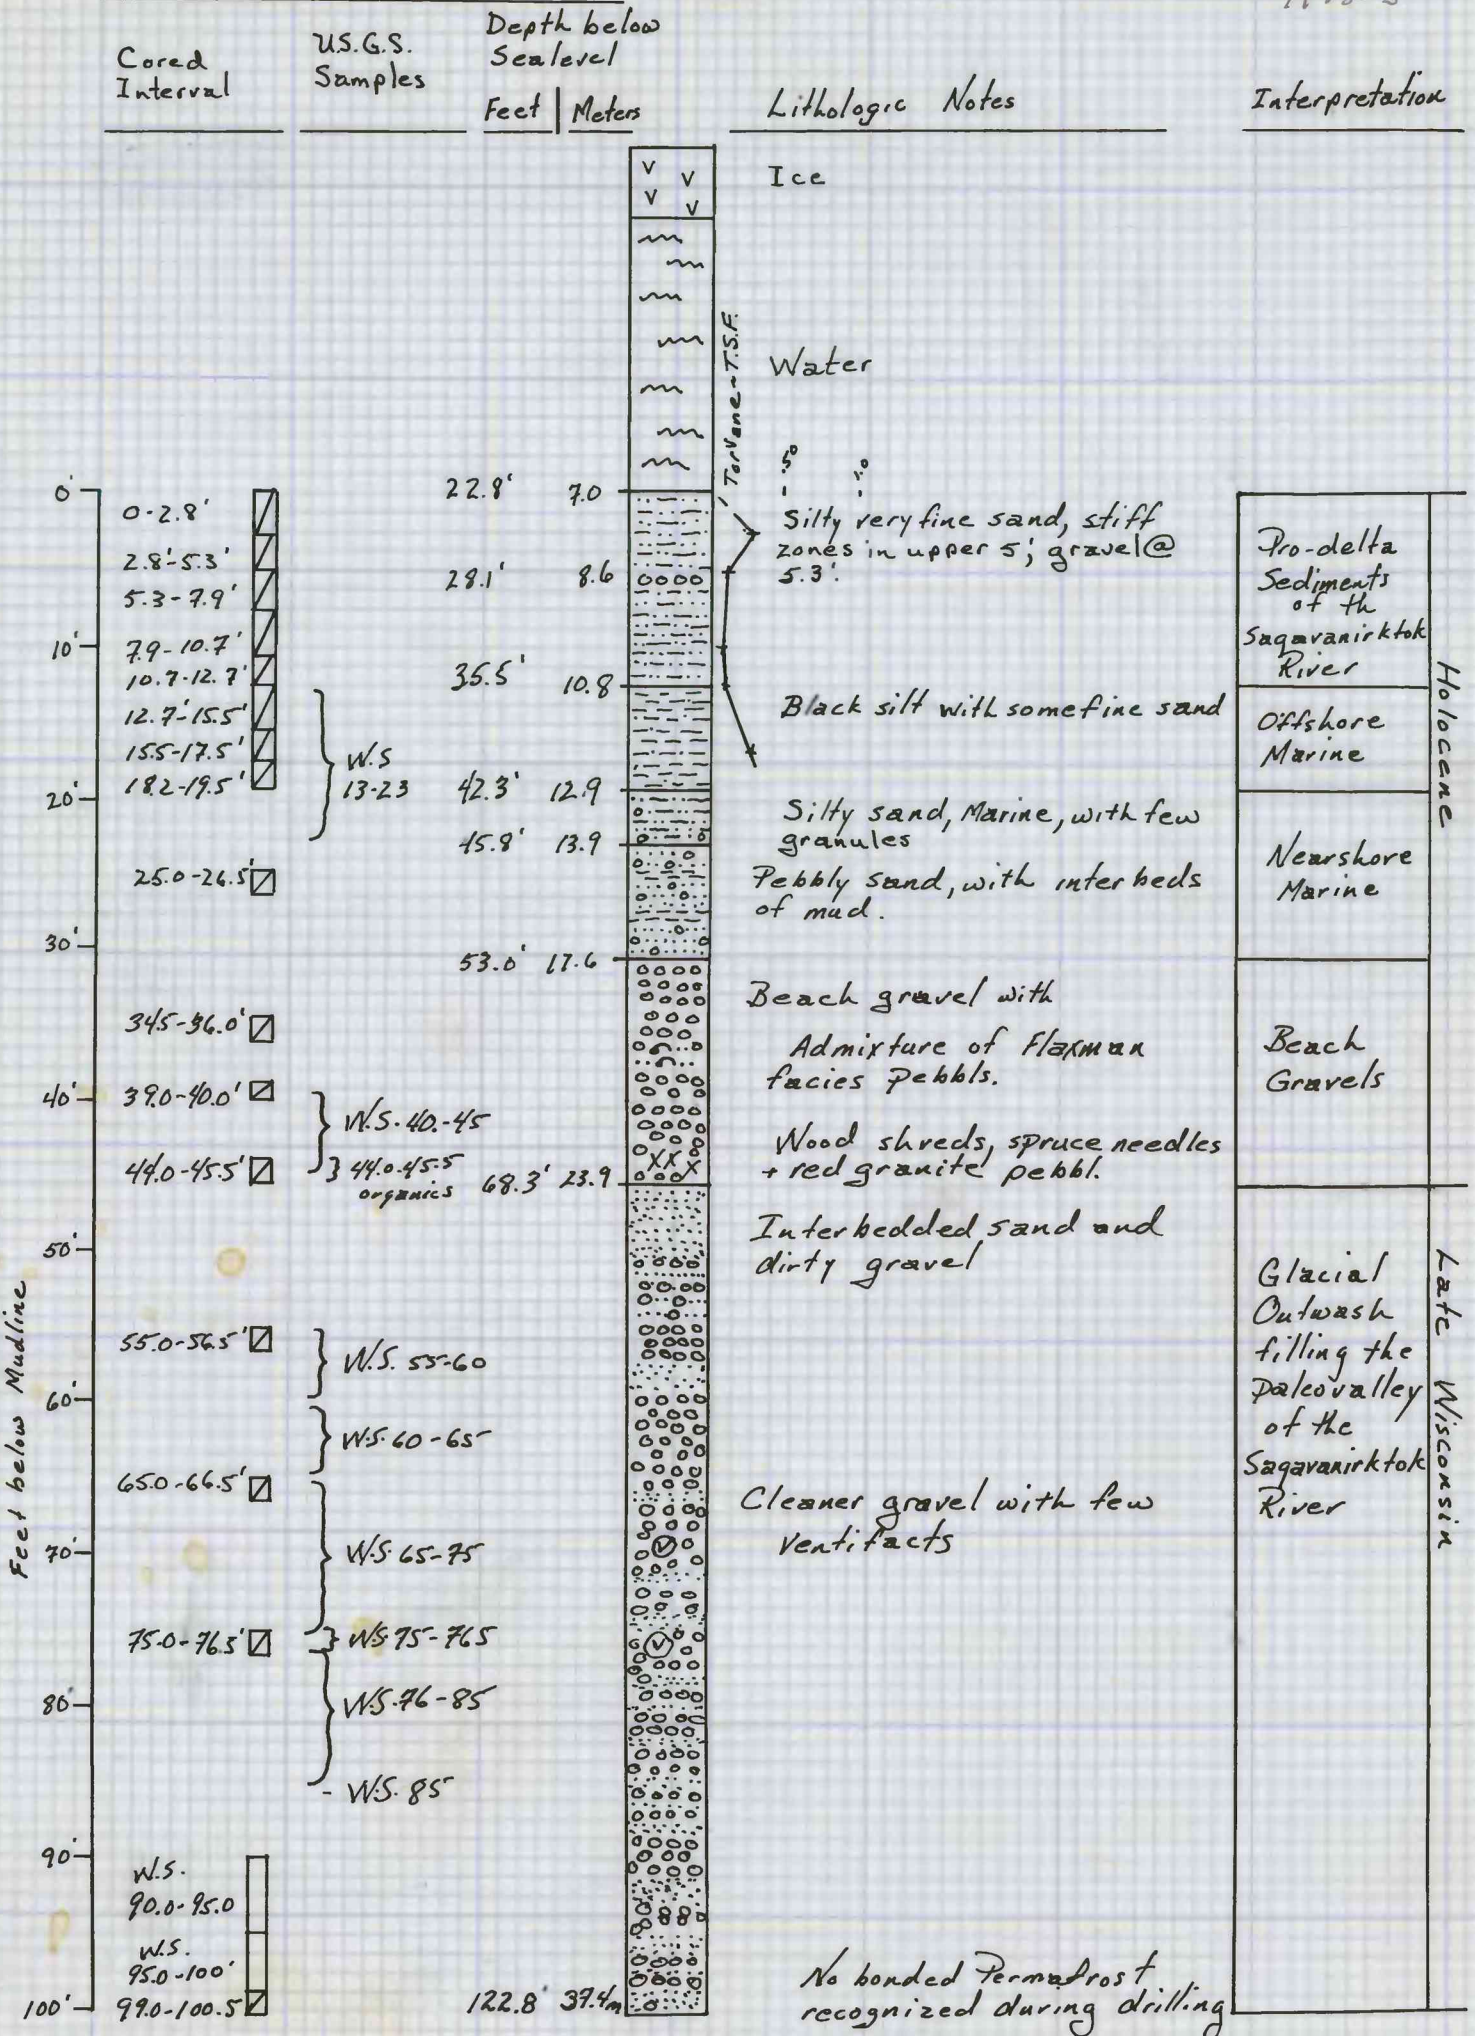

# Borehole HLA-2 / Tract 97

79-1303

Preliminary

Holocene  
Late Wisconsin