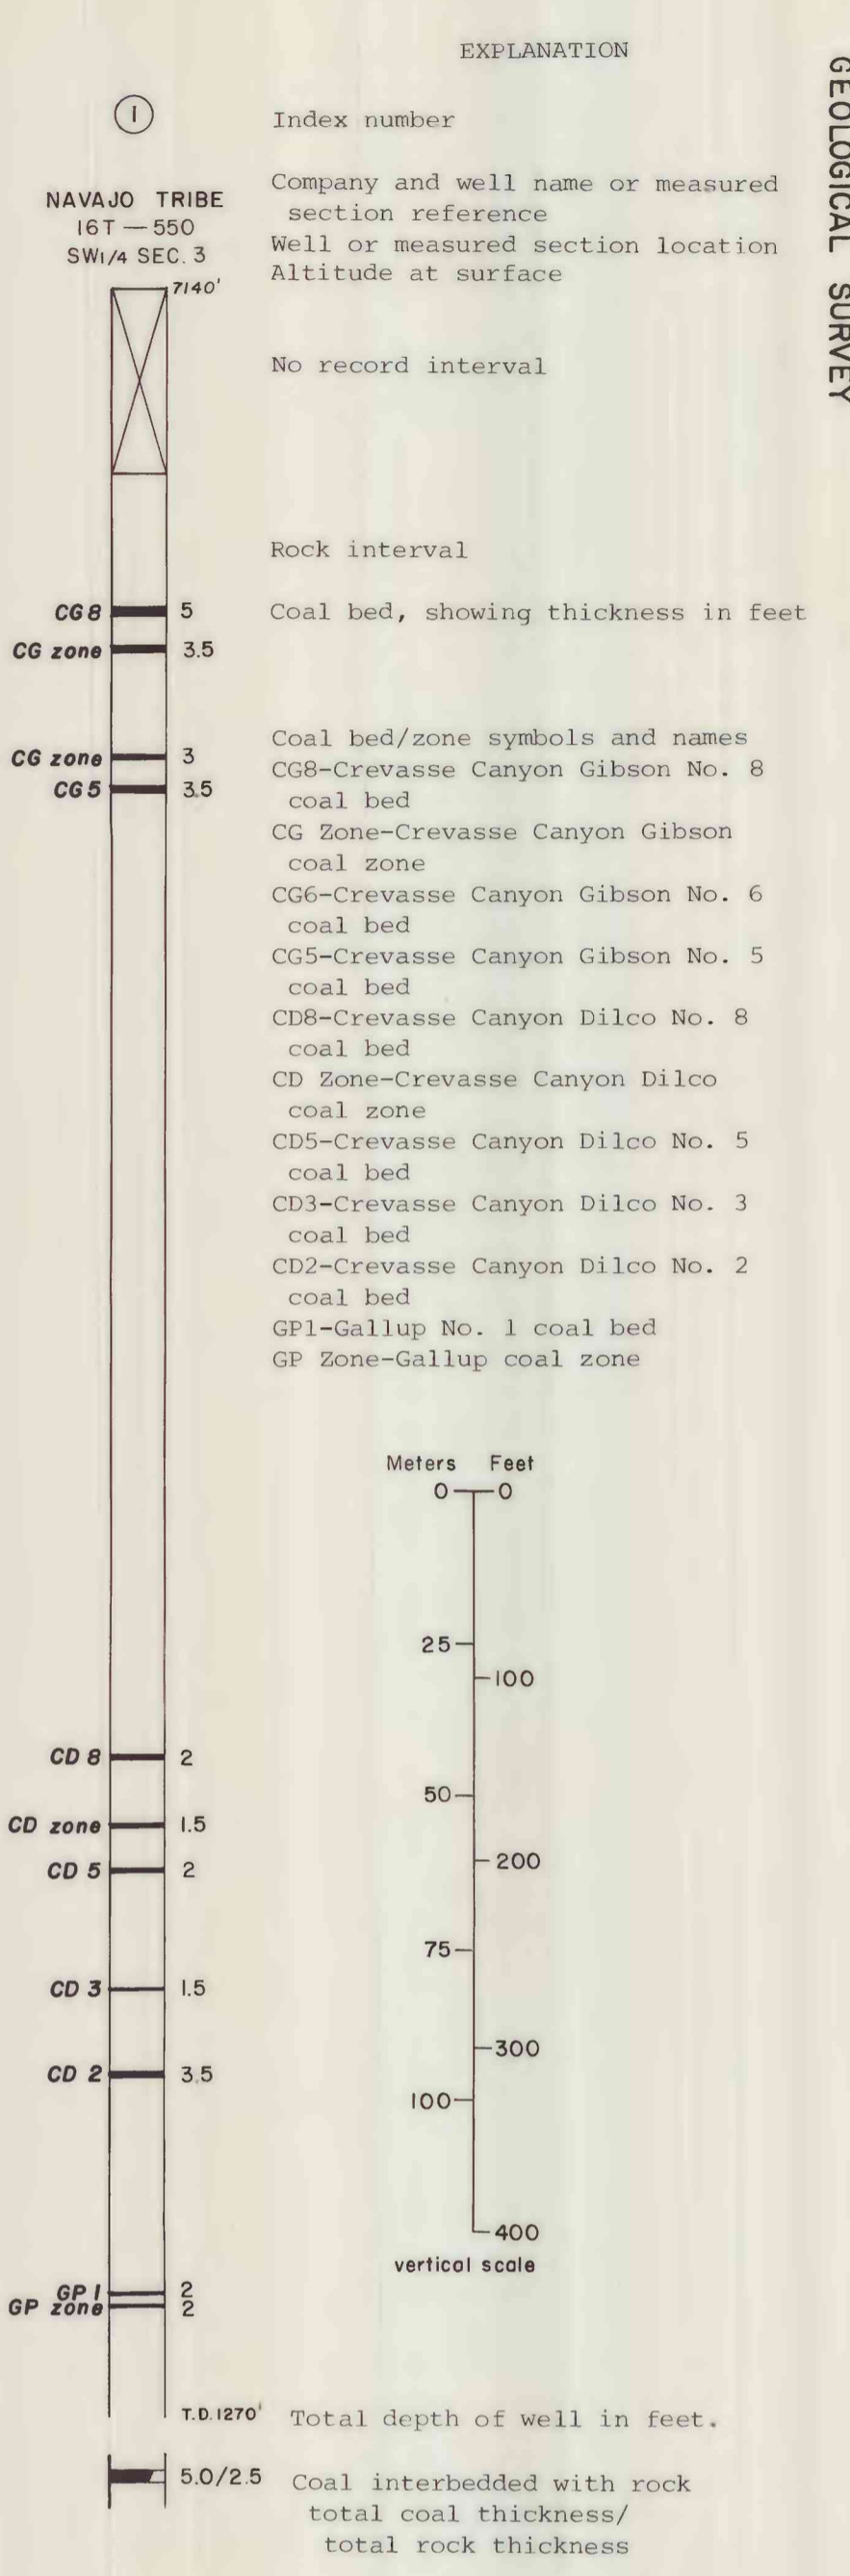

COMPOSITE COLUMNAR SECTION

COAL RESOURCE OCCURRENCE MAP OF THE TSE BONITA SCHOOL QUADRANGLE, MCKINLEY COUNTY, NEW MEXICO
BY
BERGE EXPLORATION, INC.
1979

This report has not been edited for conformity with Geological Survey editorial standards or stratigraphic nomenclature.