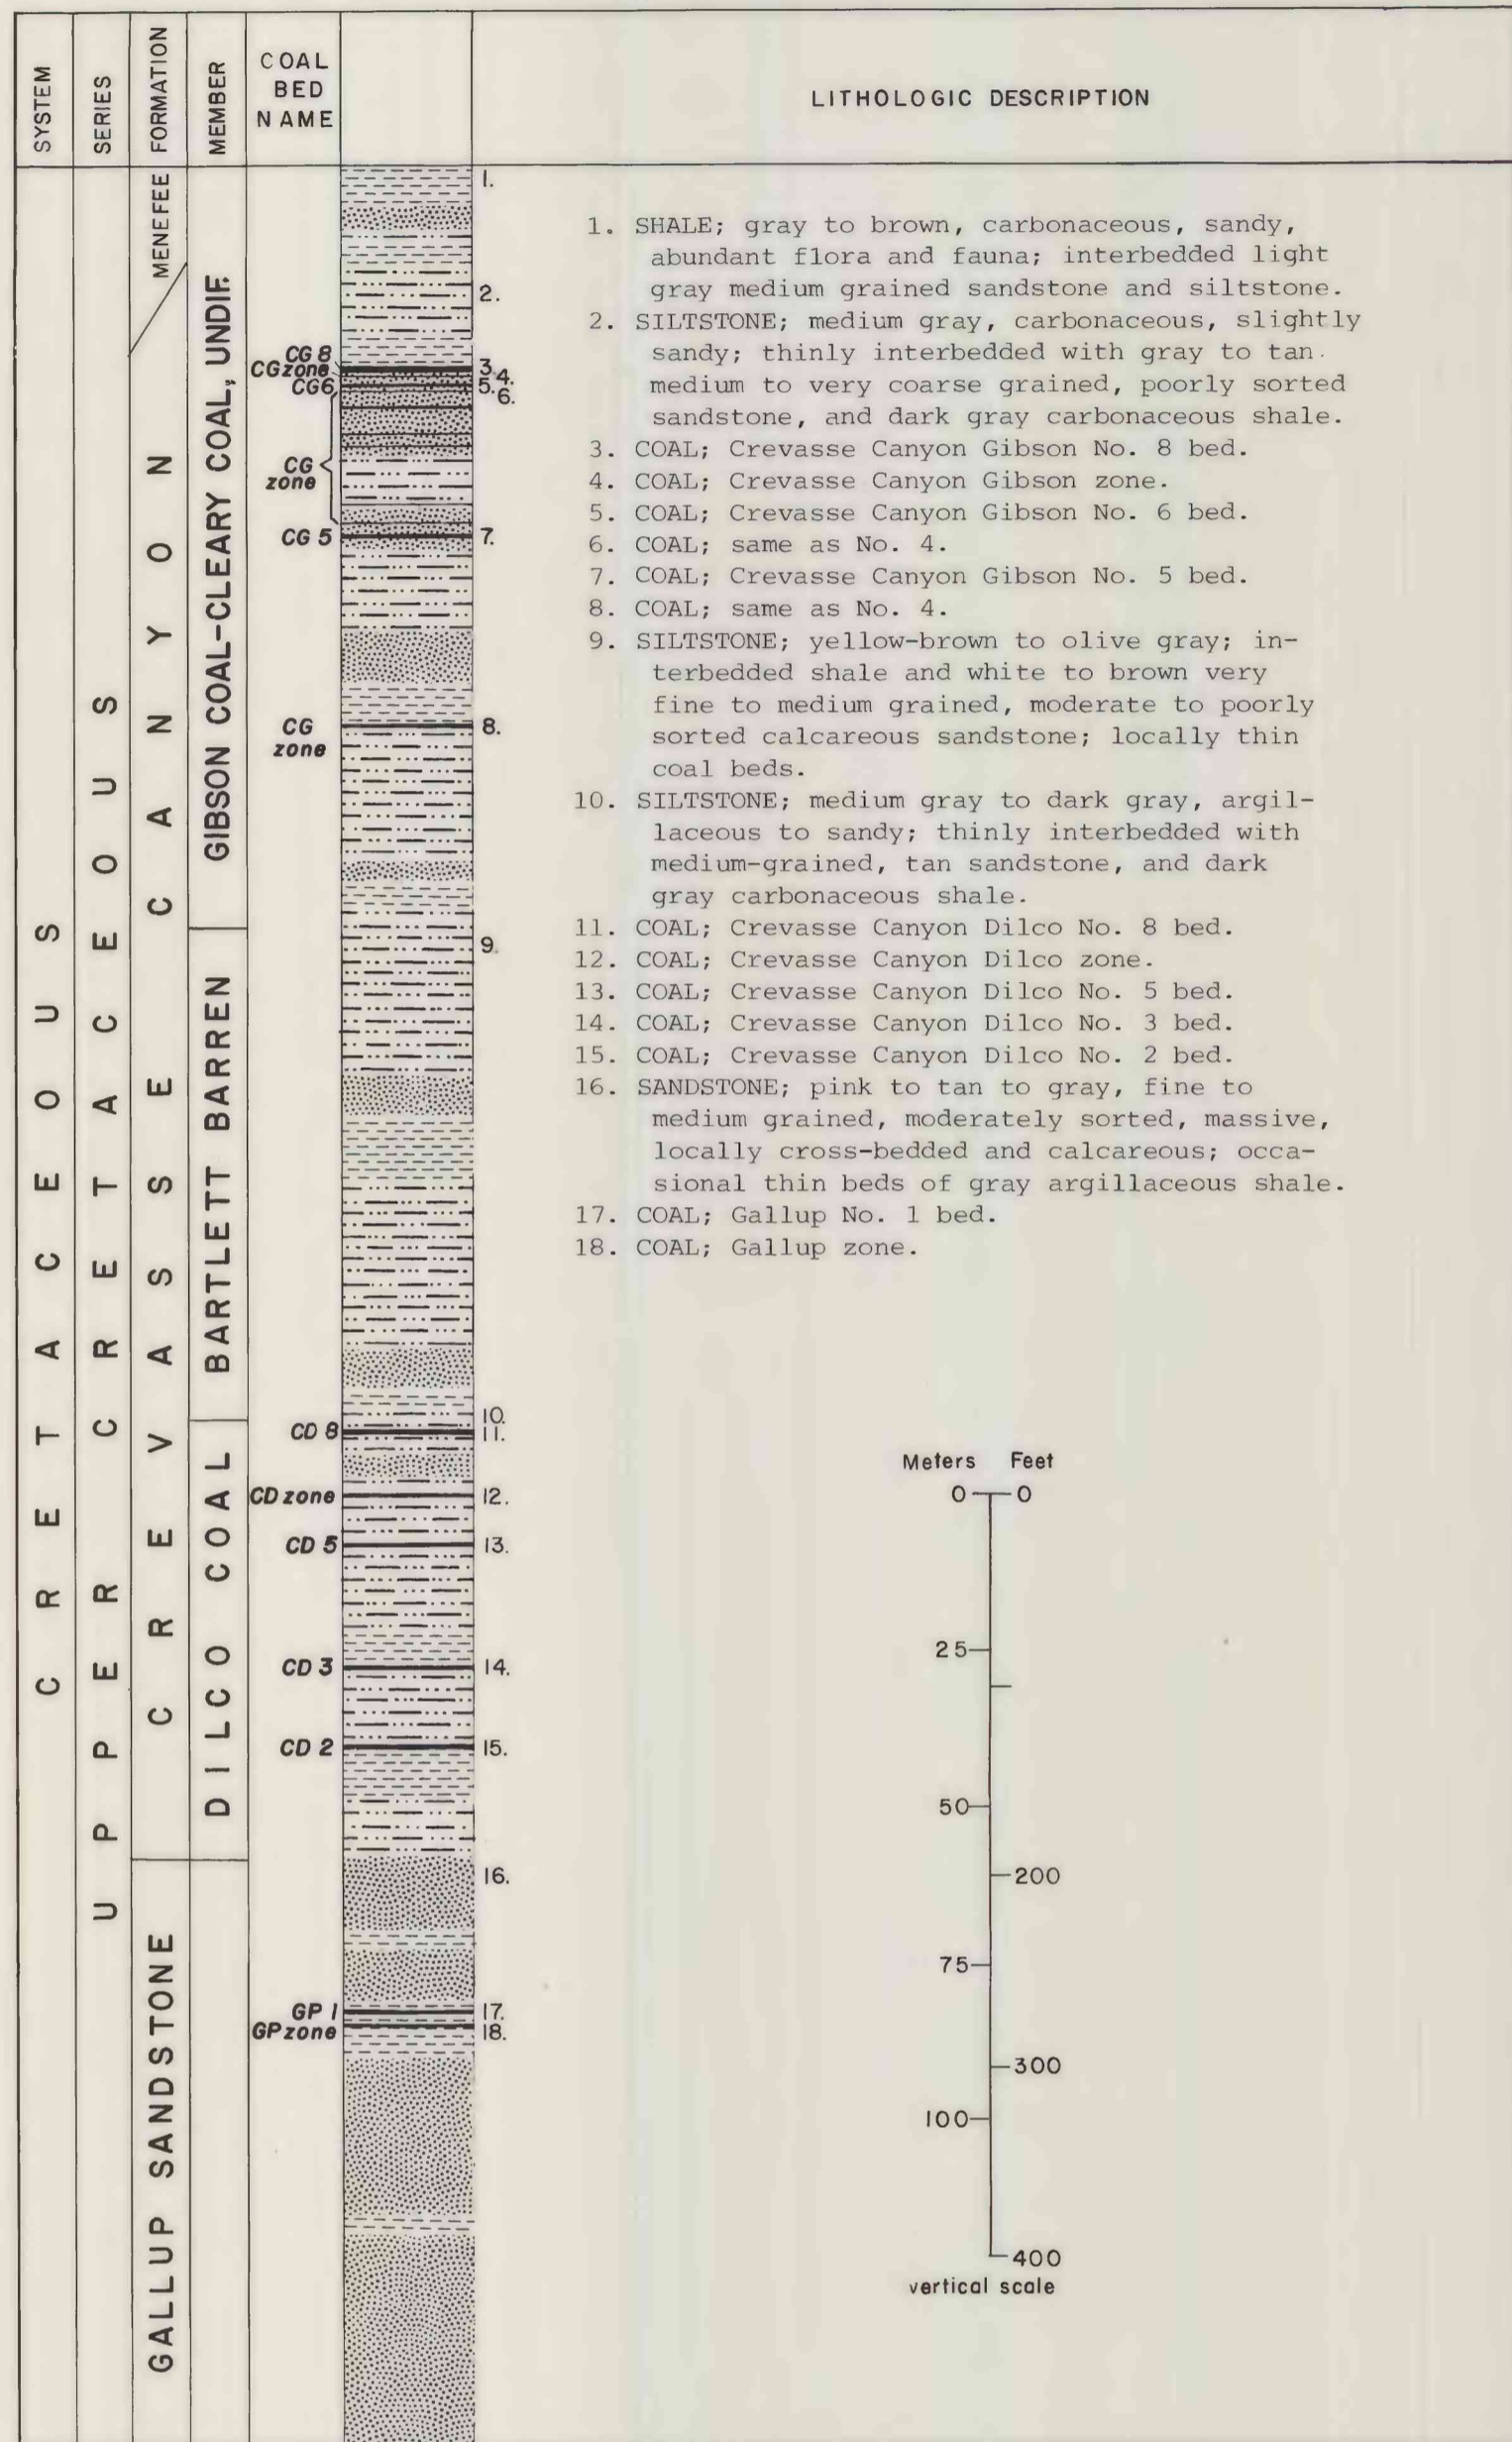

COMPOSITE COLUMNAR SECTION

COAL RESOURCE OCCURRENCE MAP OF THE TSE BONITA SCHOOL QUADRANGLE, MCKINLEY COUNTY, NEW MEXICO
BY
BERGE EXPLORATION, INC.
1979

This report has not been edited for conformity with Geological Survey editorial standards or stratigraphic nomenclature.