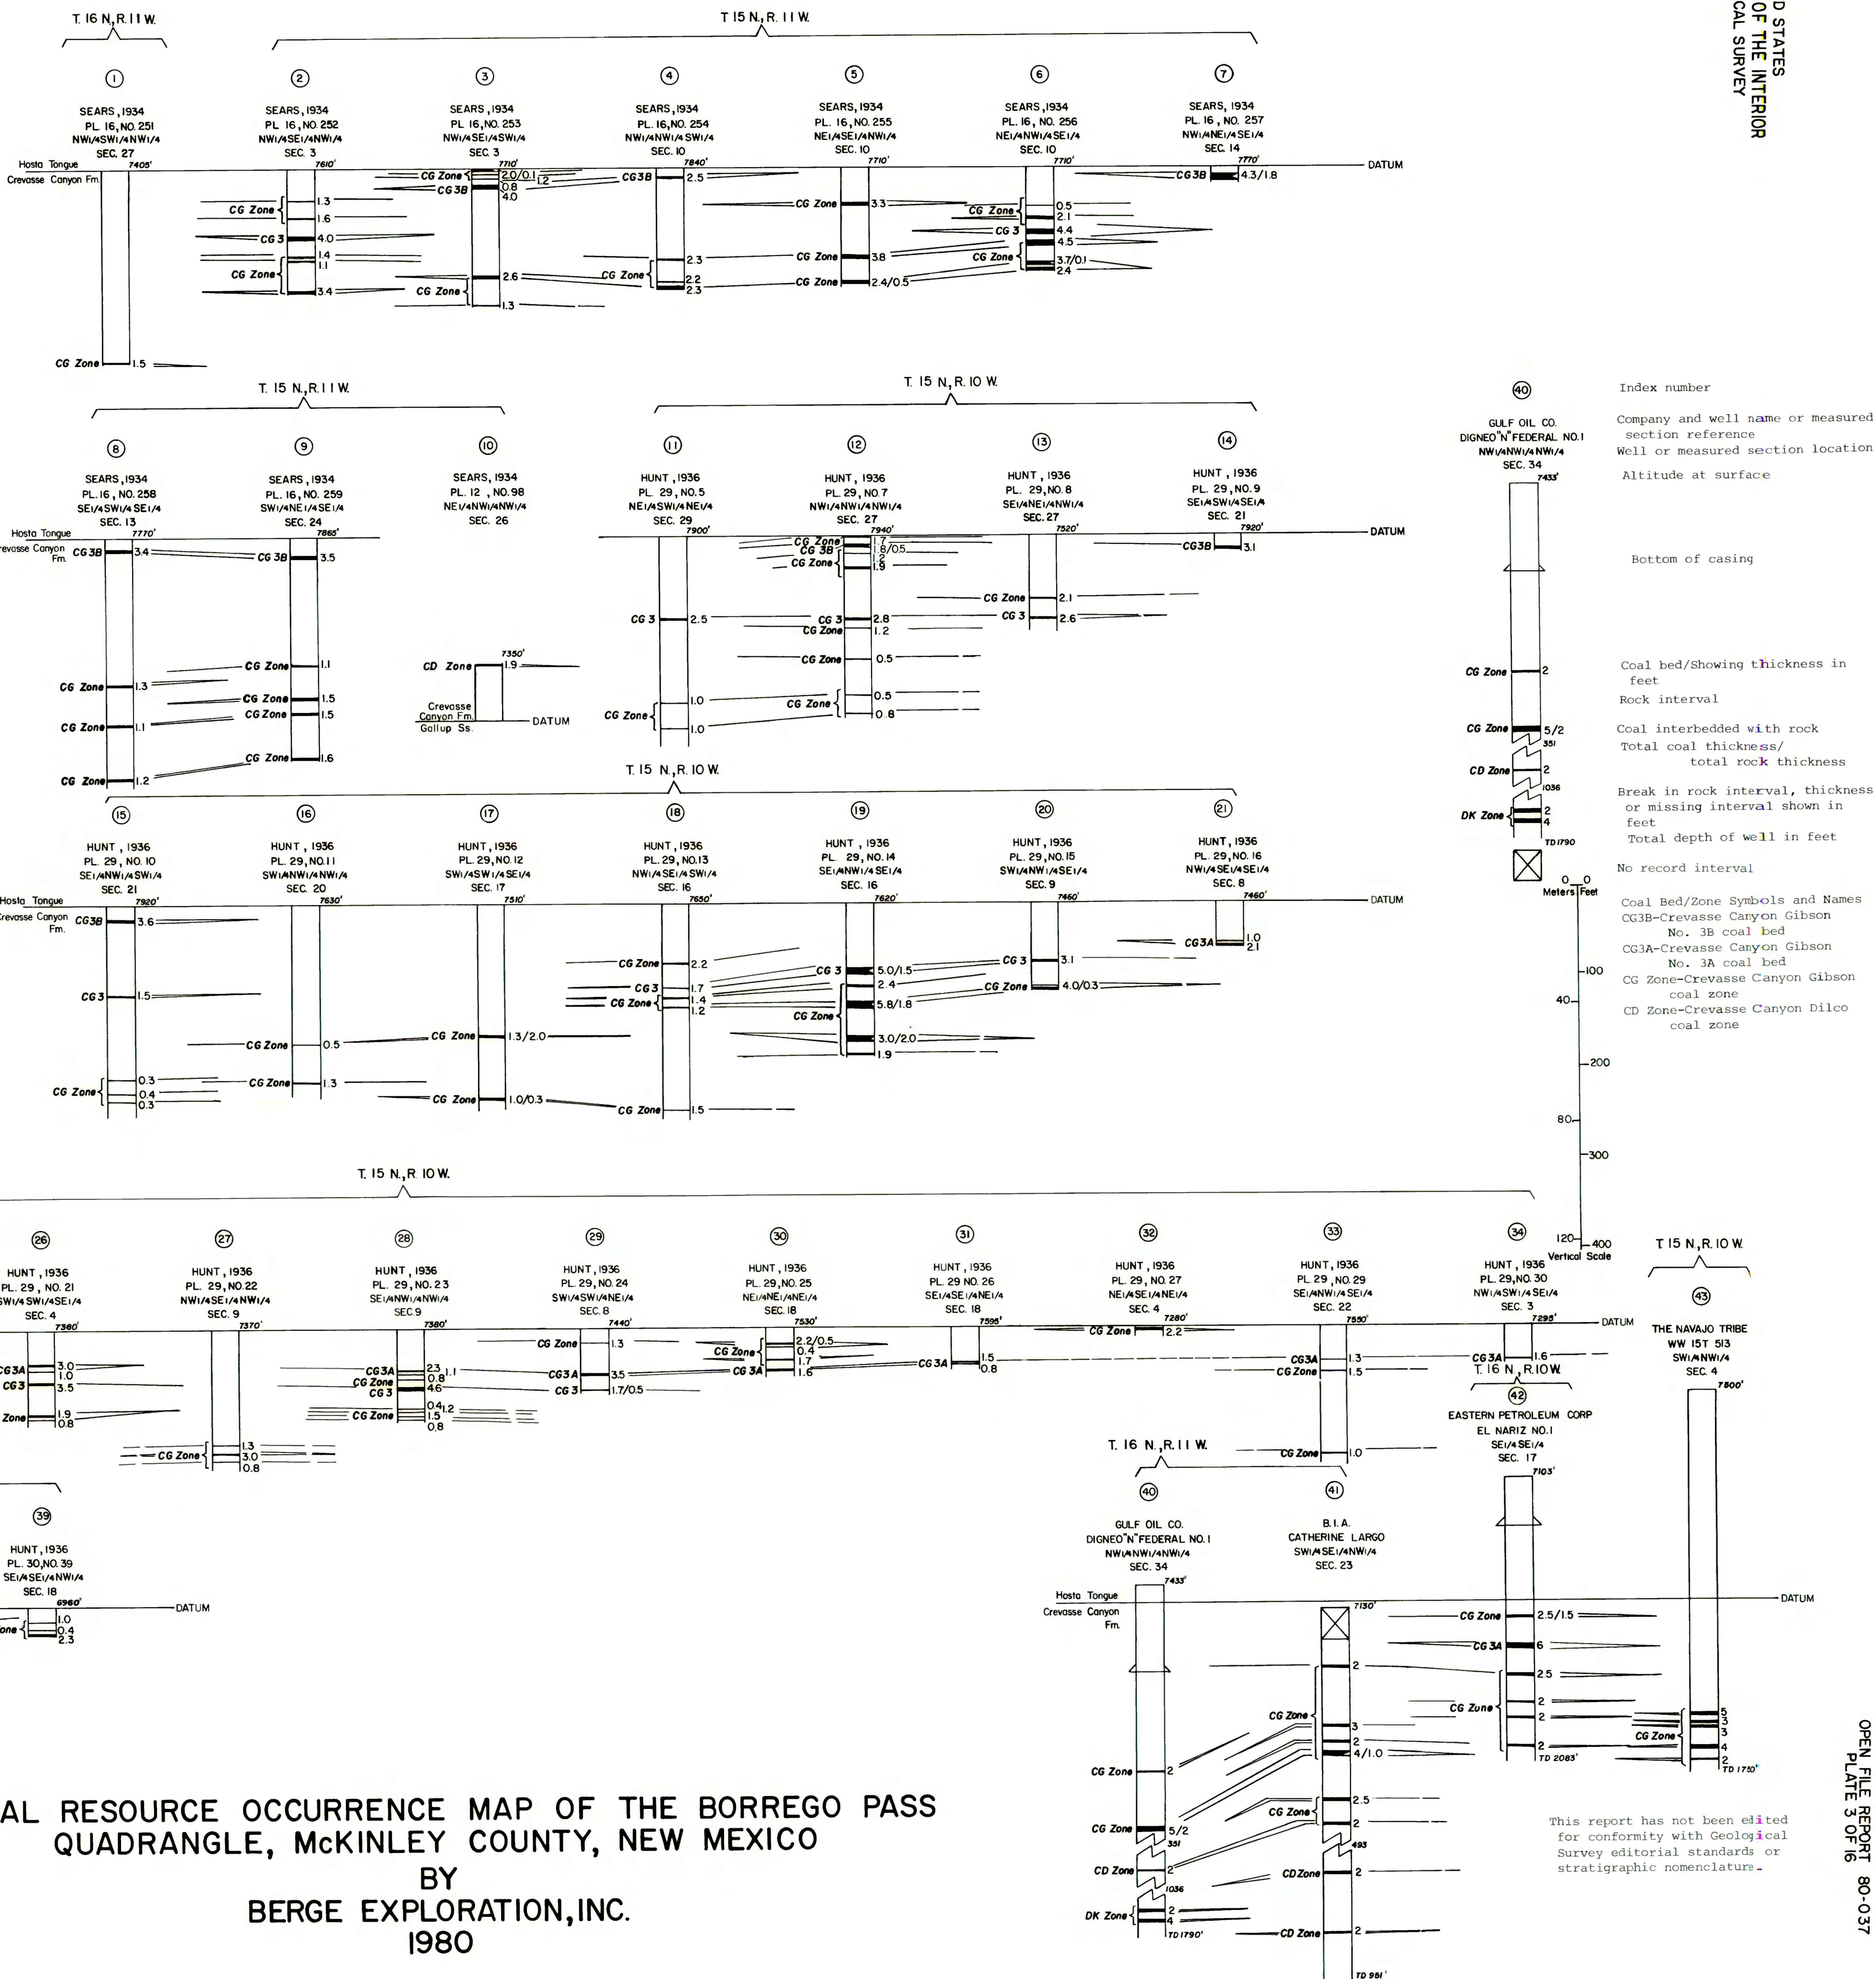

COMPOSITE COLUMNAR SECTION

COAL RESOURCE OCCURRENCE MAP OF THE BORREGO PASS
QUADRANGLE, MCKINLEY COUNTY, NEW MEXICO
BY
BERGE EXPLORATION, INC.
1980

This report has not been edited for conformity with Geological Survey editorial standards or stratigraphic nomenclature.