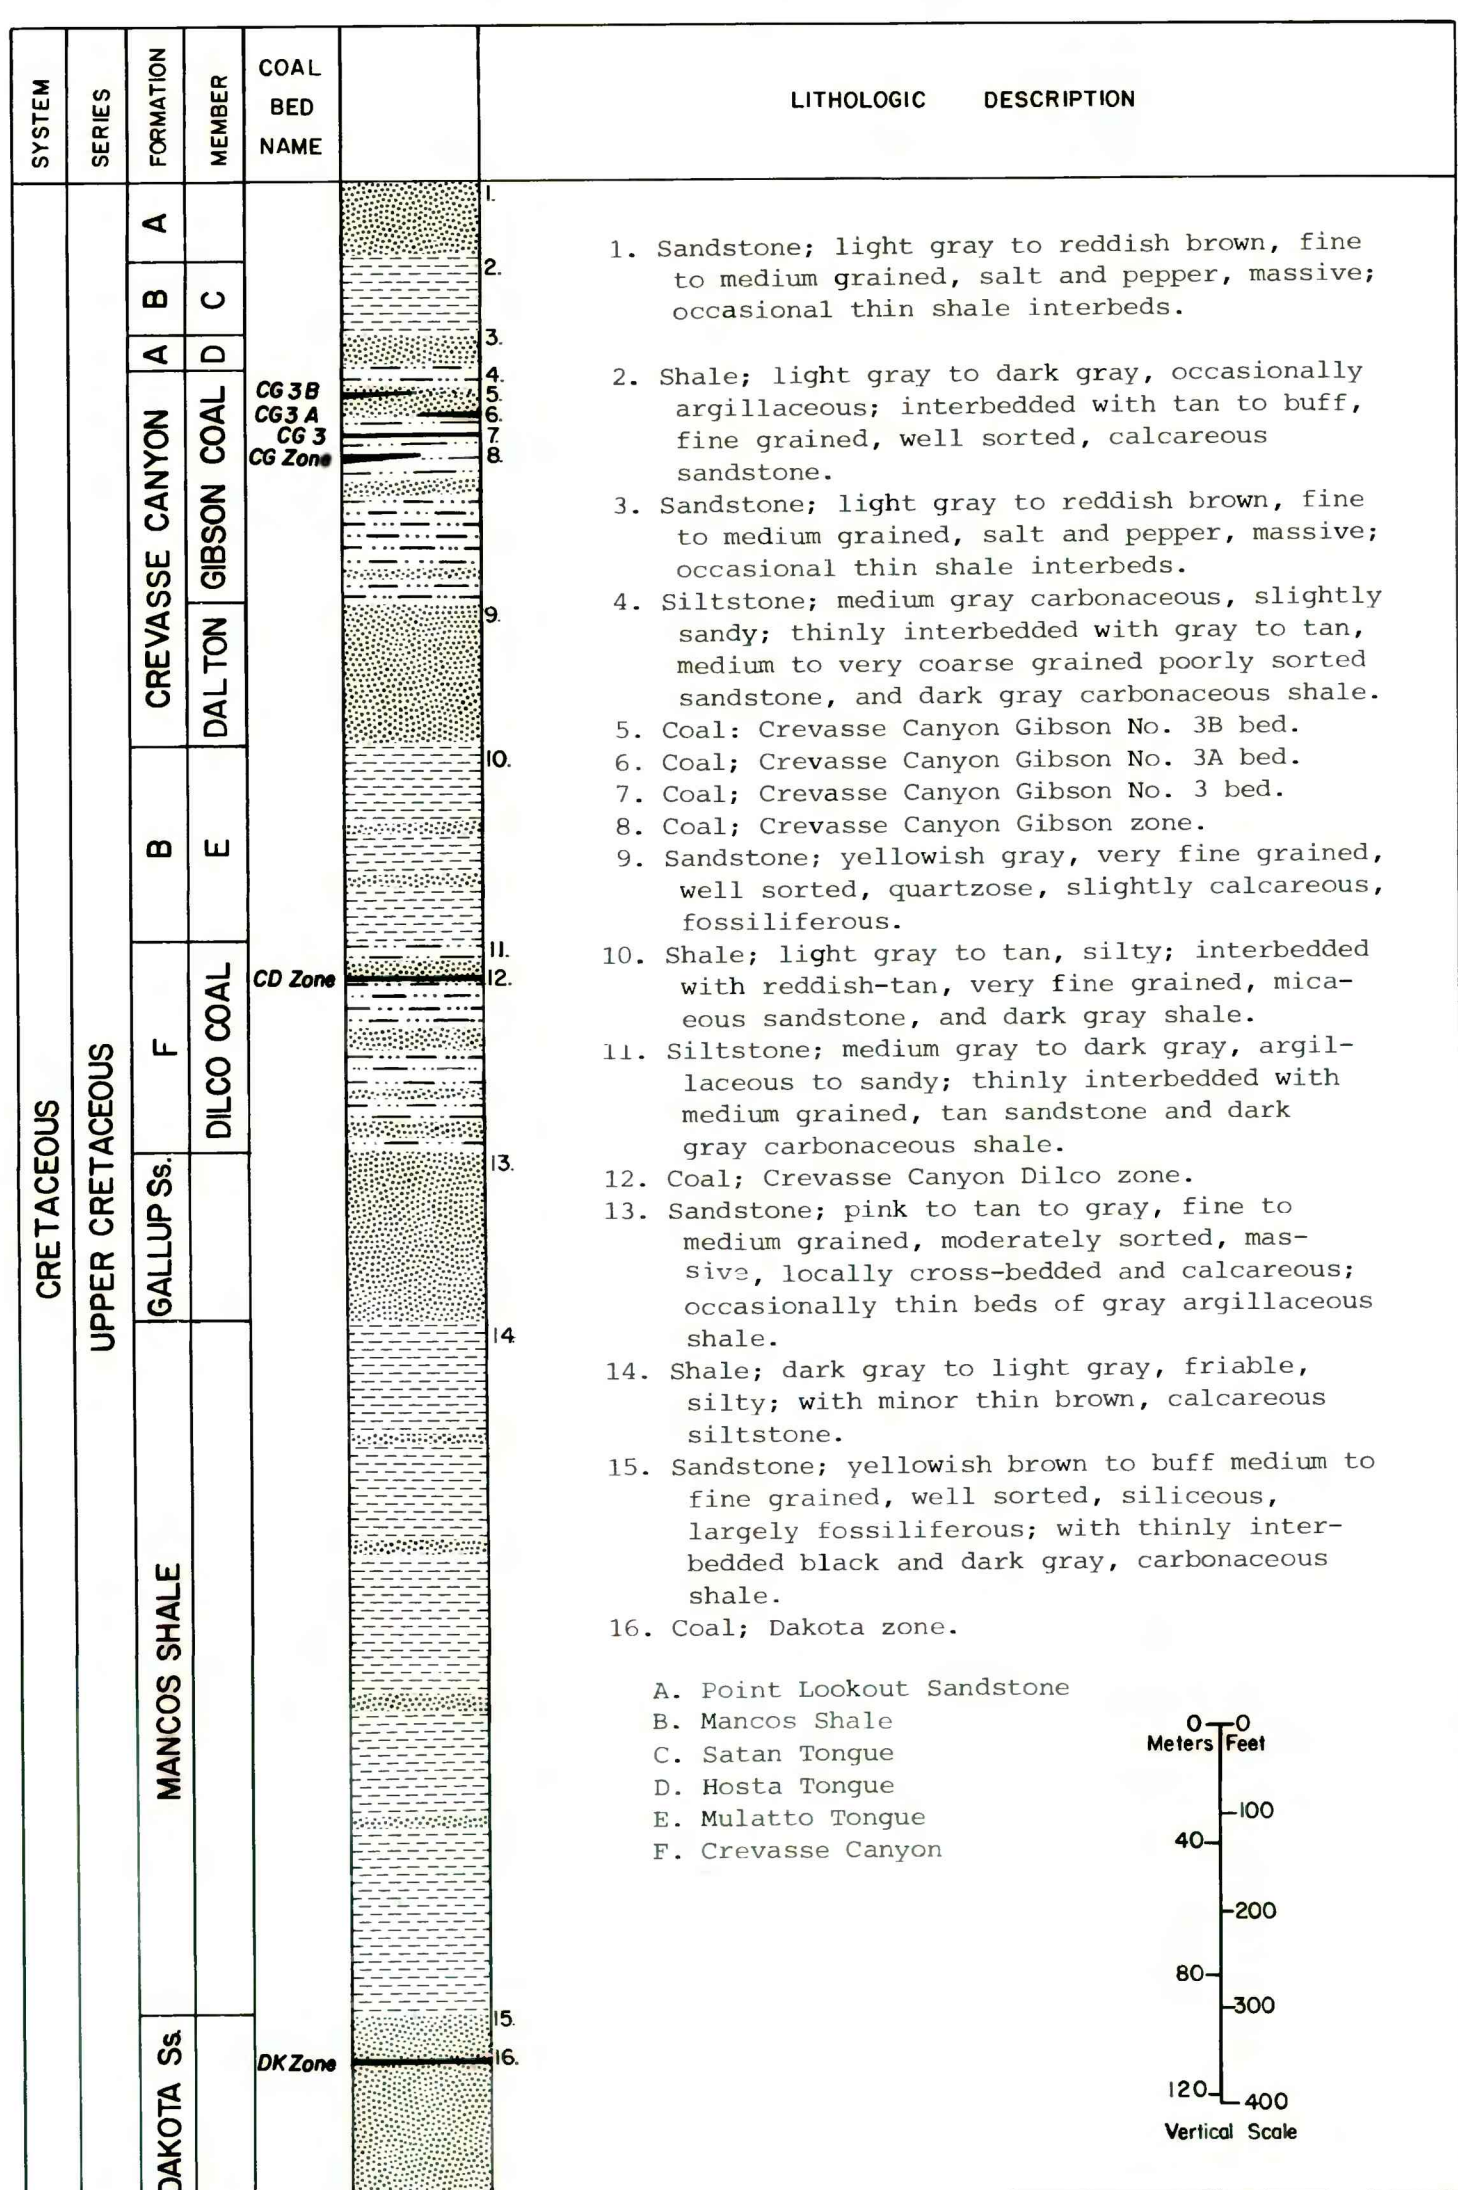

COMPOSITE COLUMNAR SECTION

COAL RESOURCE OCCURRENCE MAP OF THE BORREGO PASS
QUADRANGLE, MCKINLEY COUNTY, NEW MEXICO
BY
BERGE EXPLORATION, INC.
1980

This report has not been edited for conformity with Geological Survey editorial standards or stratigraphic nomenclature.