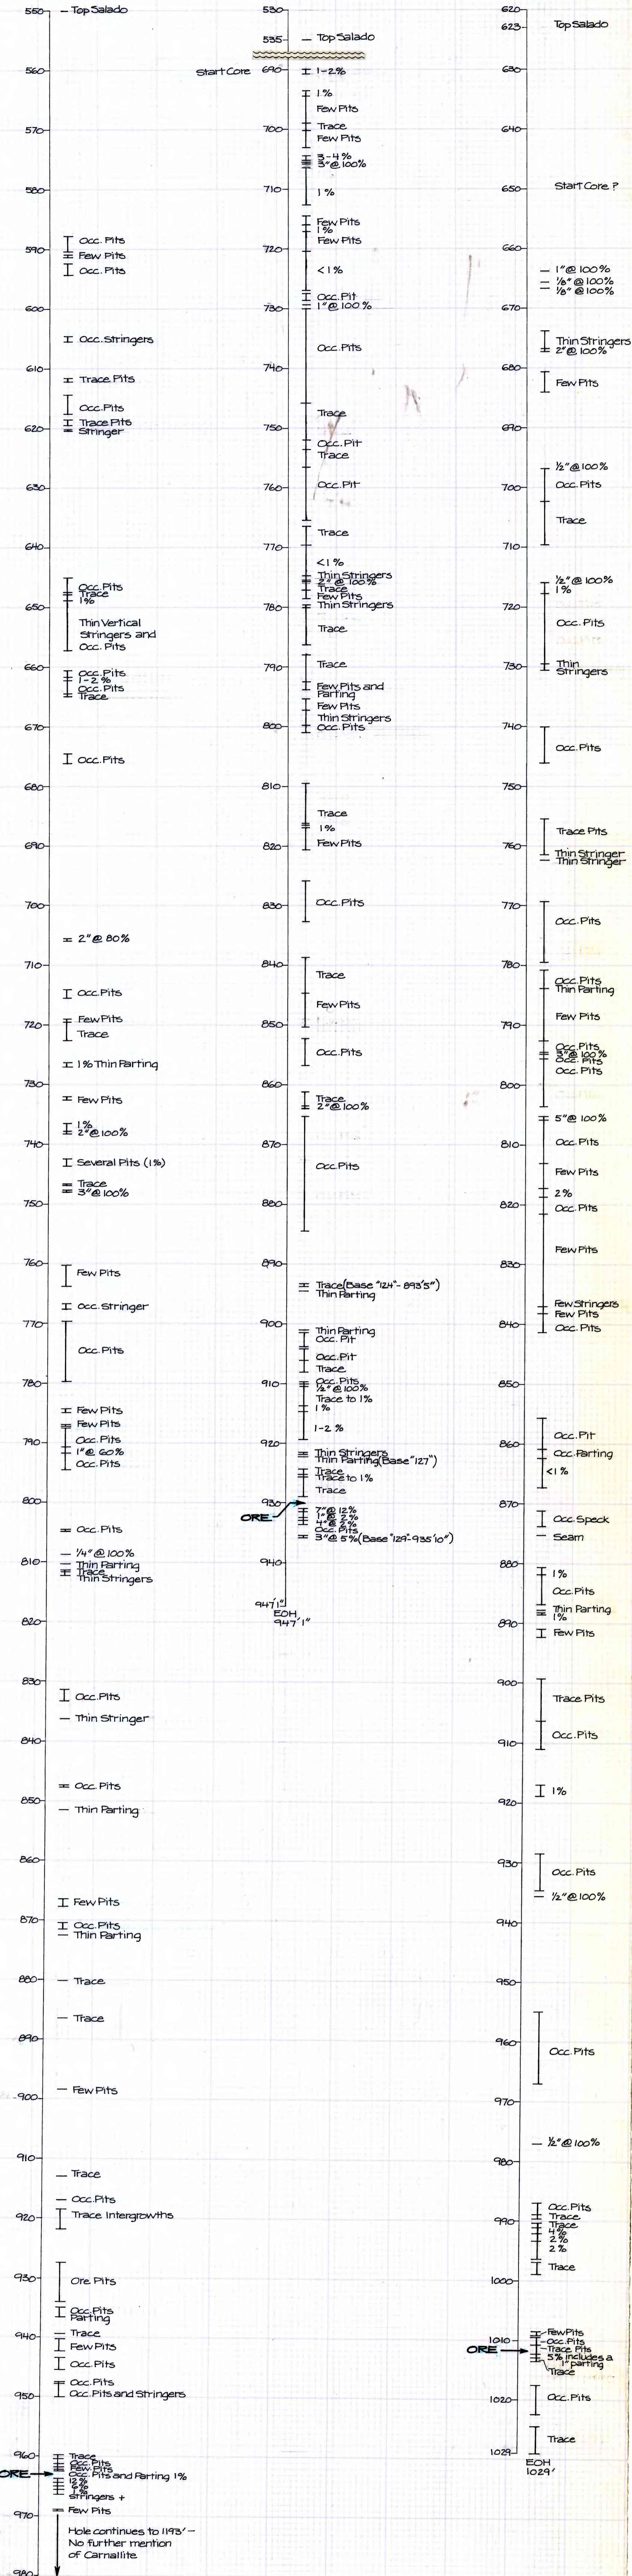

OCCURRENCE OF CARNALLITE ABOVE MINE HORIZON

SW-6

SW-18

SW-64

OCCURRENCE OF CARNALLITE ABOVE MINE HORIZON

Figure 3-7

80-214