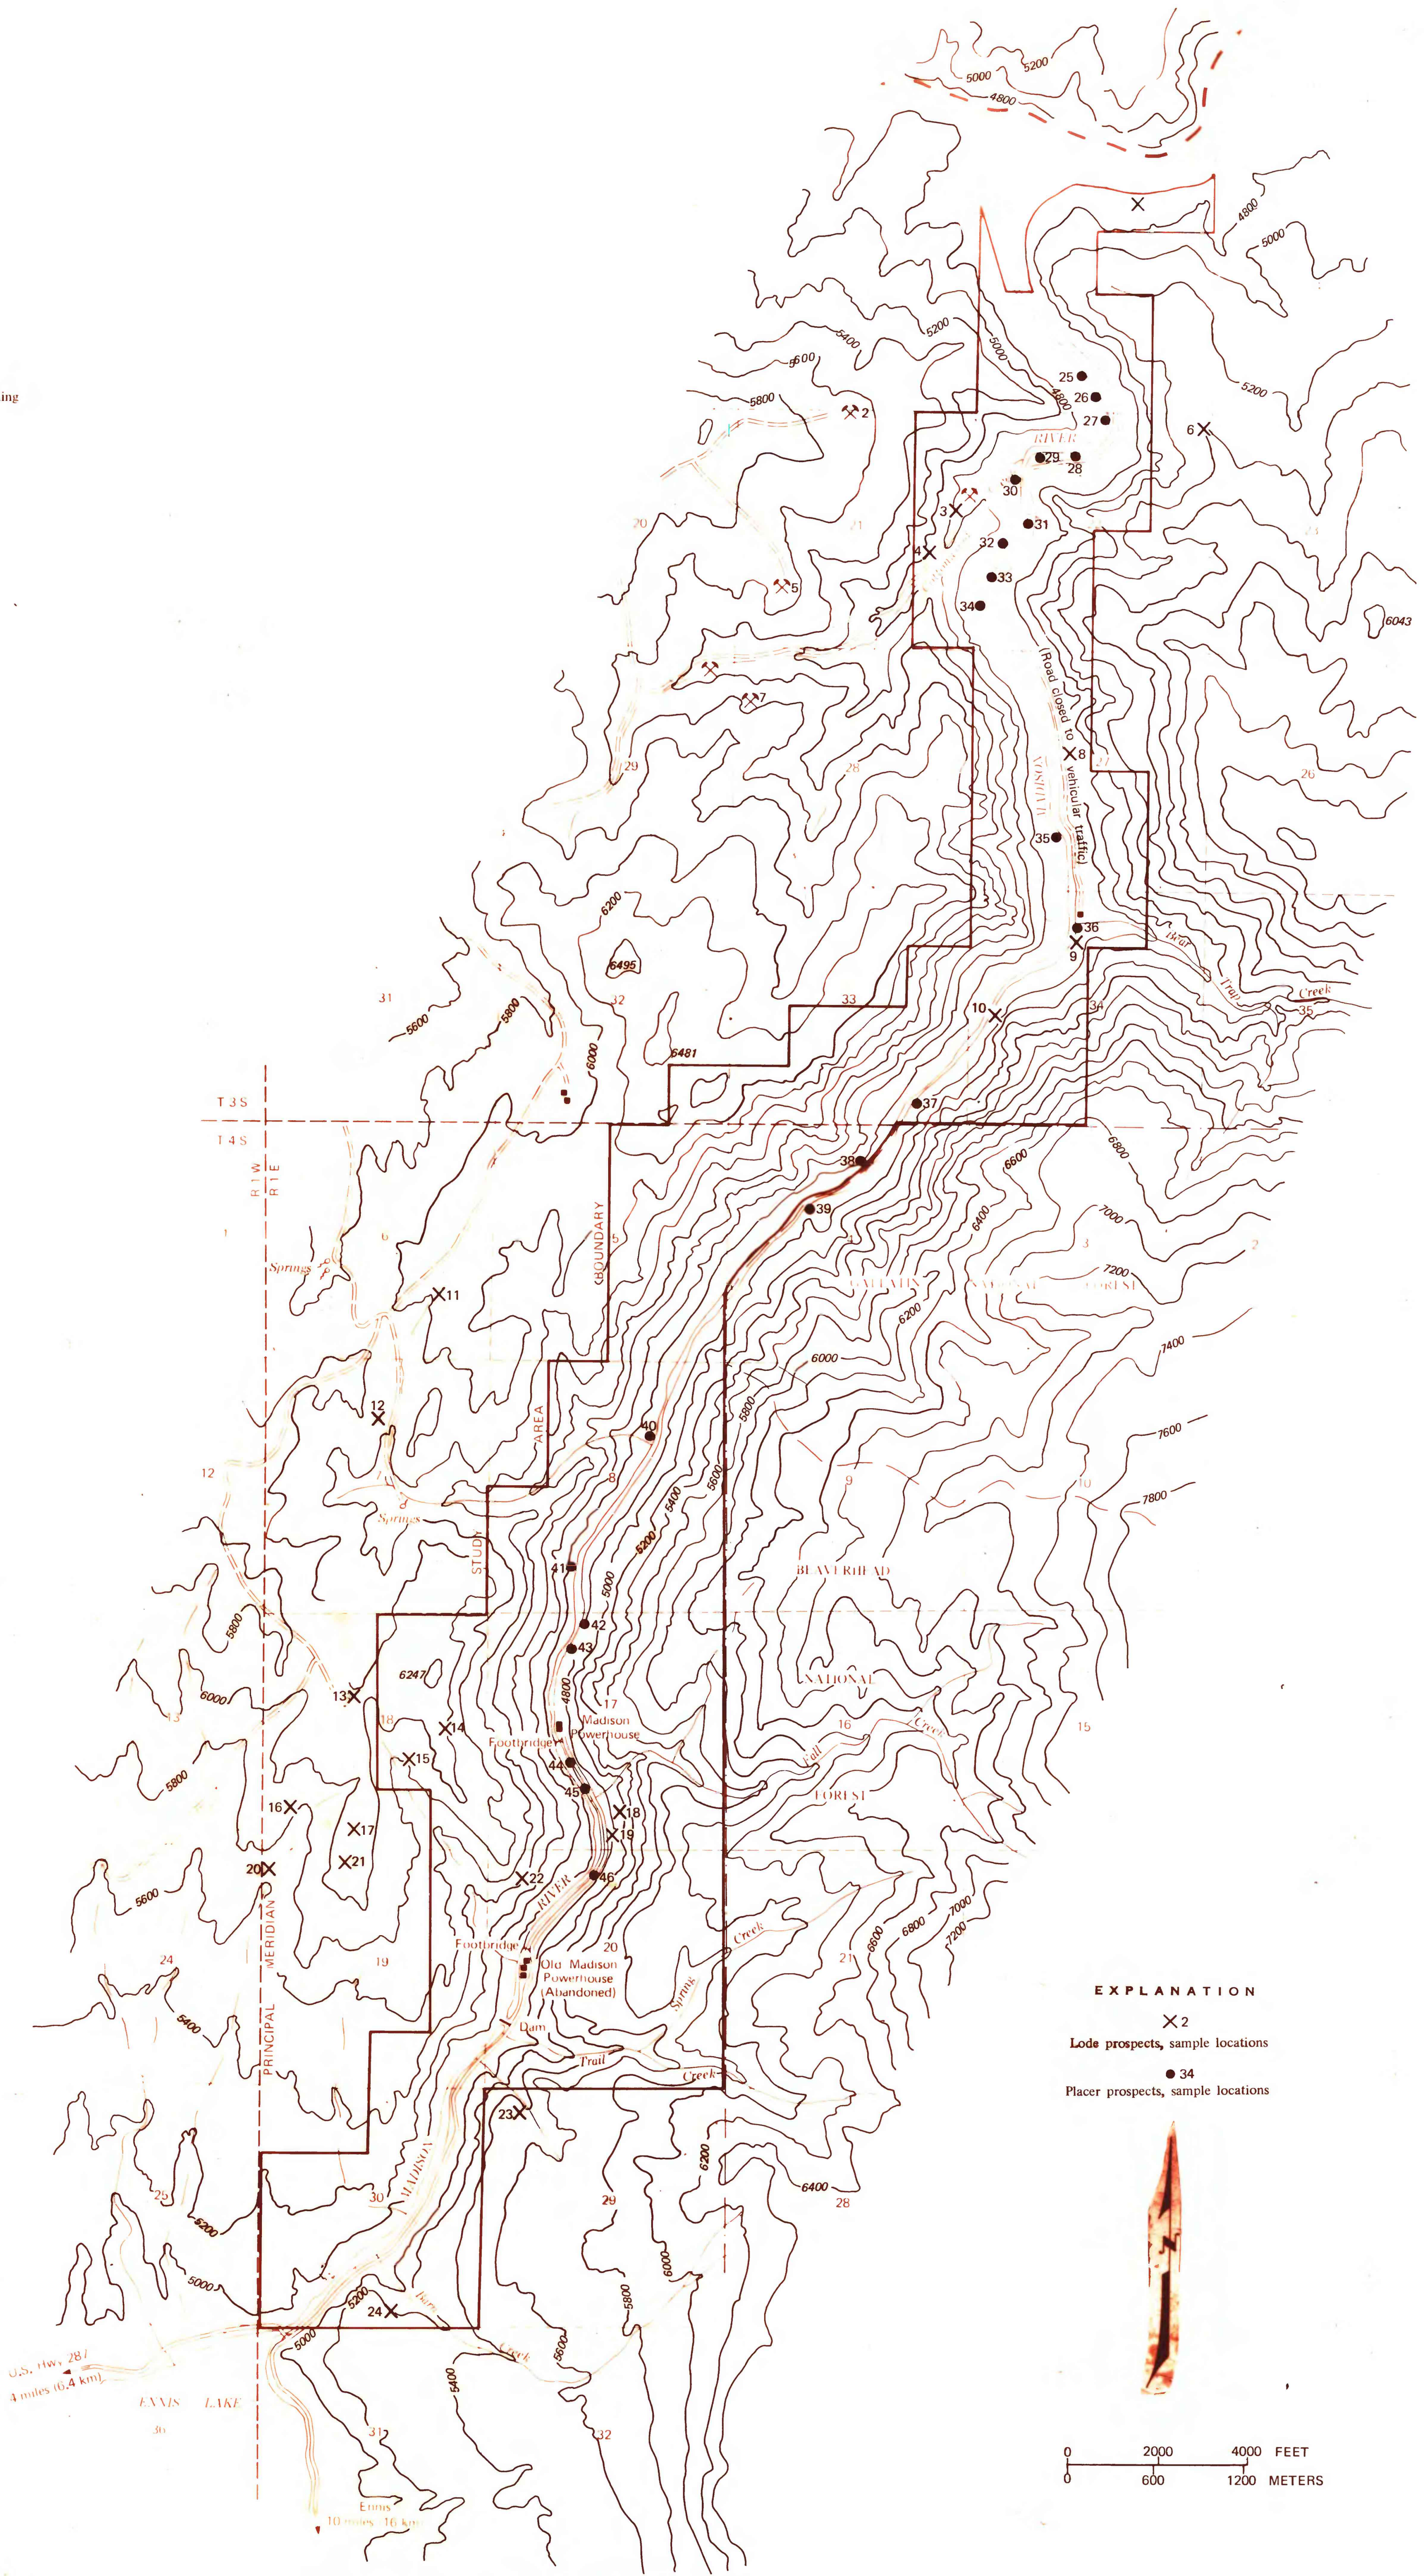

1. Givens lode
2. Bannock lode
3. Little Joe group
4. Allegeny
5. Rhyolite lode
6. Blue Agate prospect
7. Morning Star and Copper King
8. Mica Chief
9. Unnamed prospect
10. Unnamed prospect
11. Unnamed prospect
12. Unnamed prospect
13. Unnamed prospect
14. Unnamed prospect
15. Copper Bell
16. Unnamed prospect
17. Unnamed prospect
18. Unnamed prospect
19. Unnamed prospect
20. Unnamed prospect
21. Unnamed prospect
22. Numm Lode
23. Ray's Luck
24. Unnamed Prosp prospect

PLATE 5.-MAP SHOWING LOCATIONS OF U.S. BUREAU OF MINES SAMPLE LOCALITIES AND NAMED AND UNNAMED PROSPECTS IN AND ADJACENT TO THE BEAR TRAP CANYON INSTANT STUDY AREA