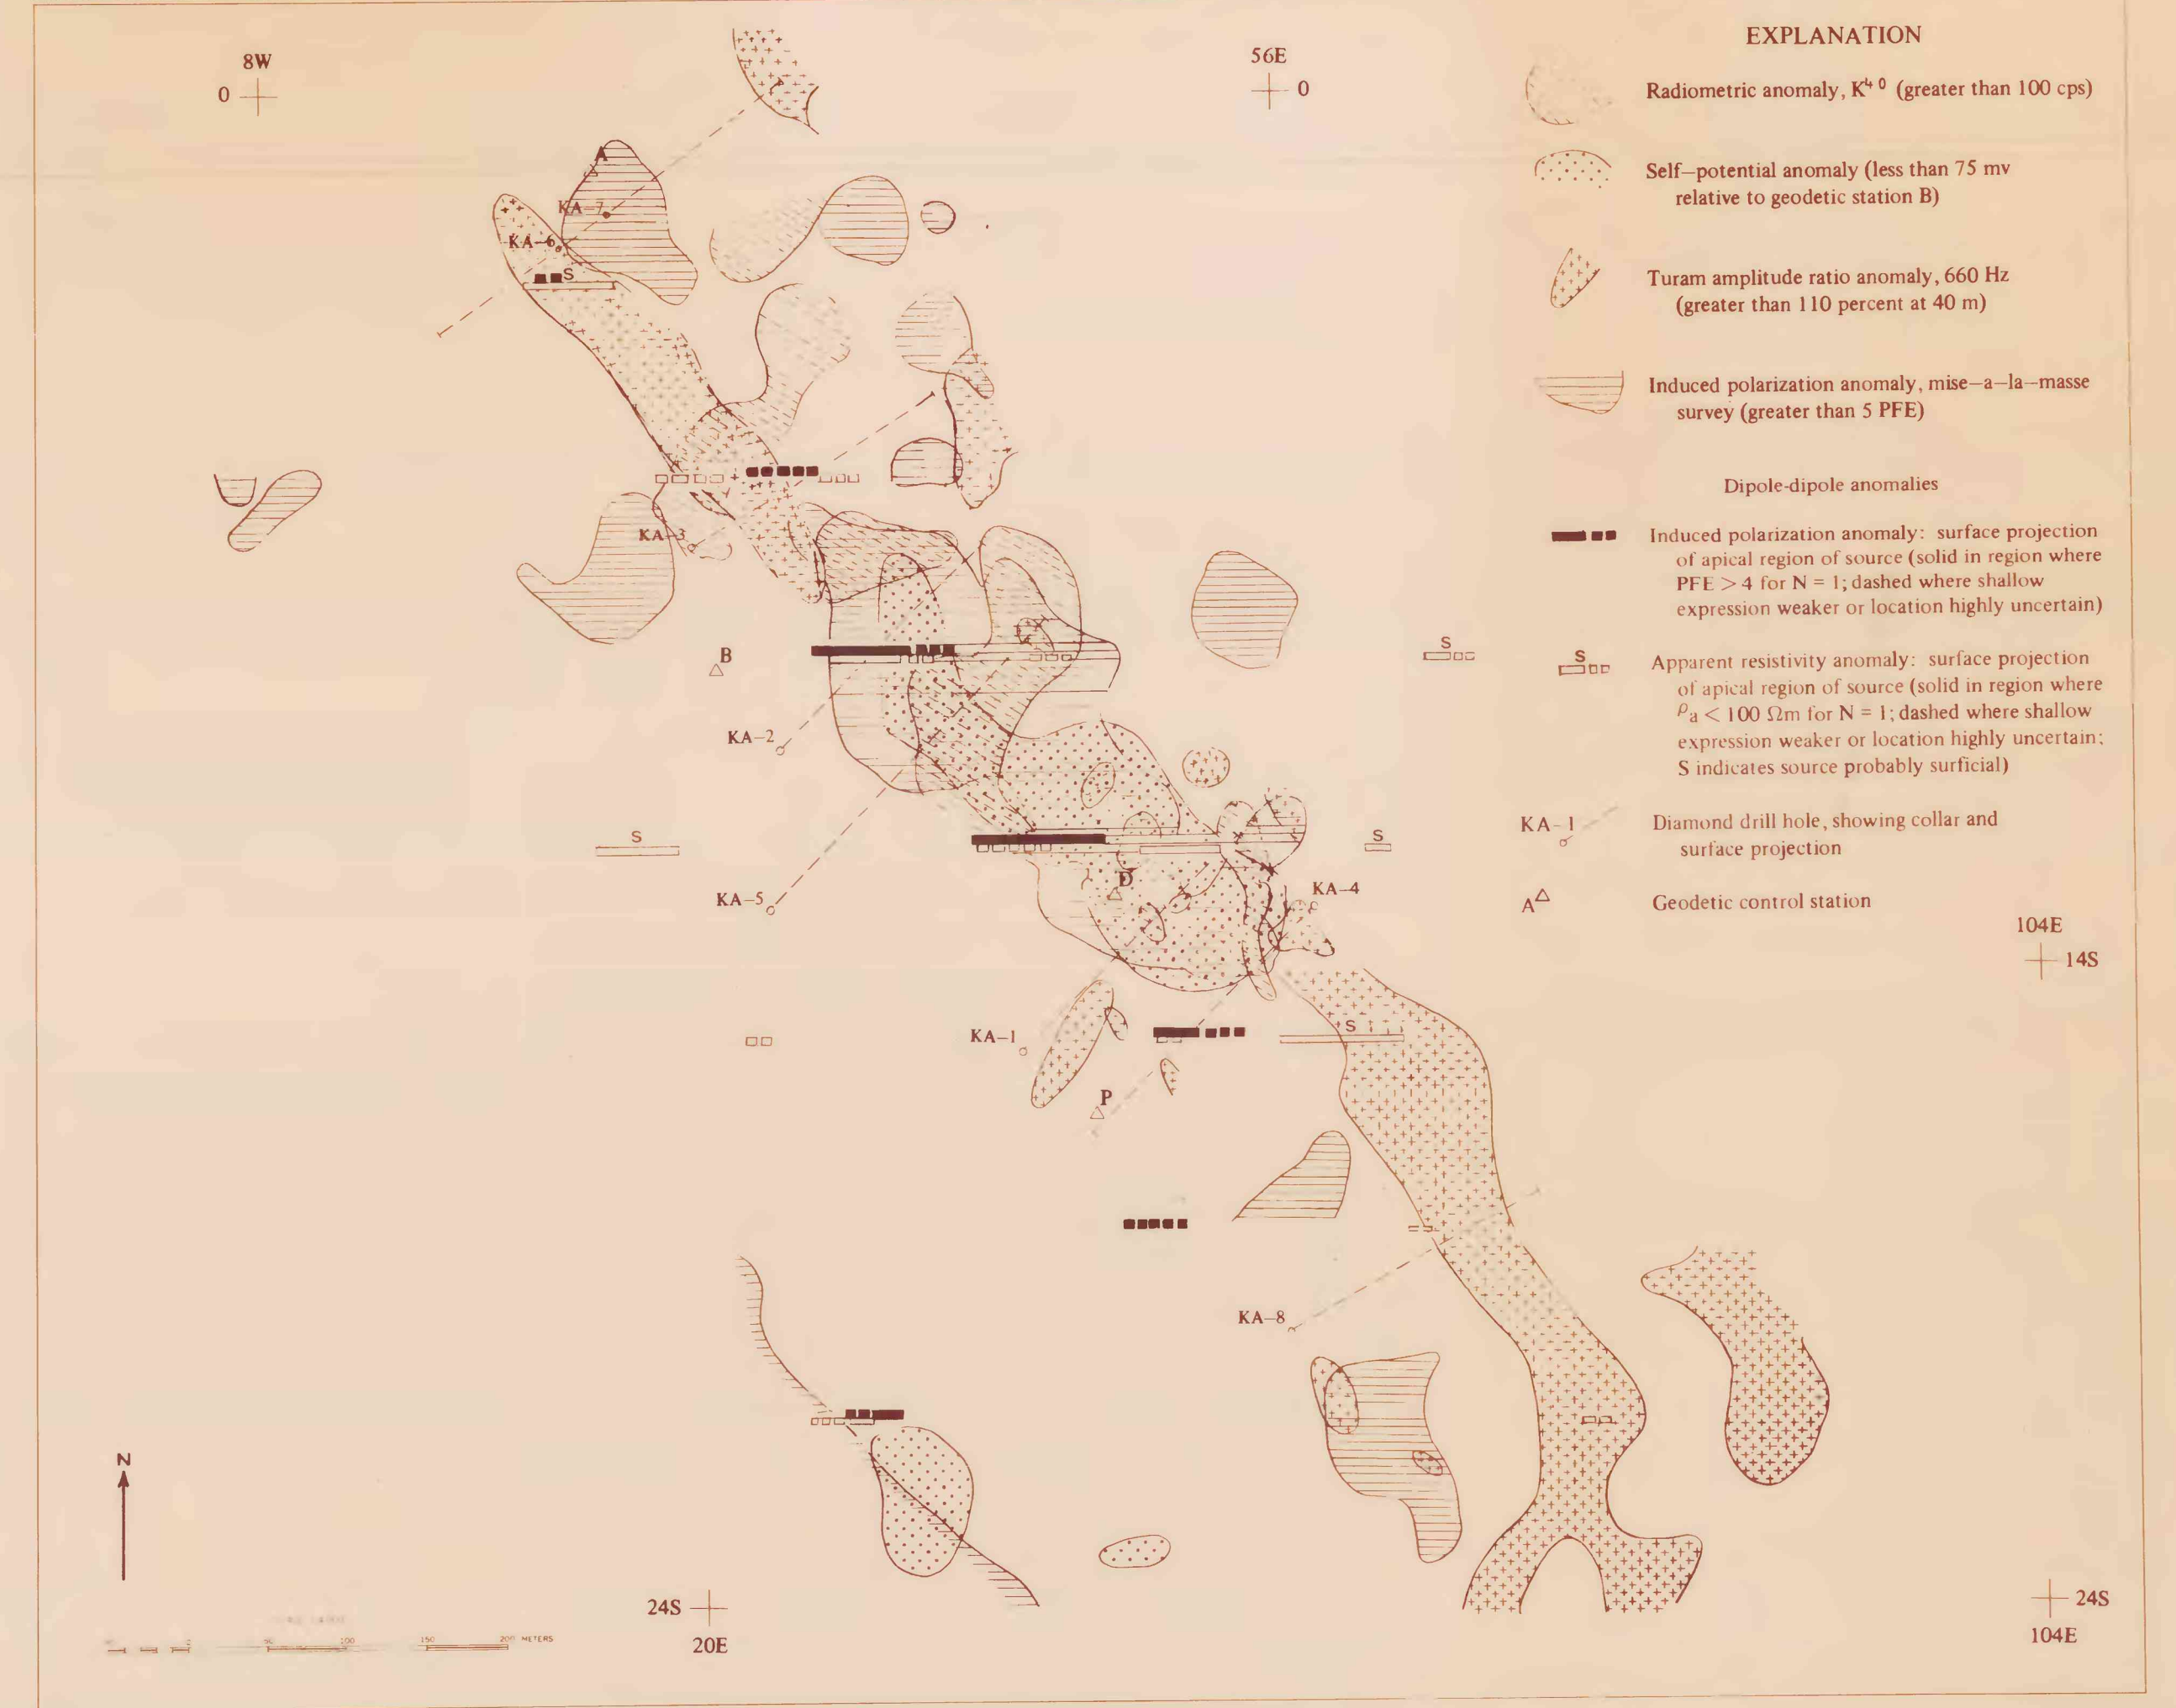

MAGNETIC TOTAL-FIELD INTENSITY ANOMALY MAP, KUTAM MINE, KINGDOM OF SAUDI ARABIA

MAP OF PRINCIPAL RADIOMETRIC AND ELECTRICAL ANOMALIES, KUTAM MINE, KINGDOM OF SAUDI ARABIA

This report is preliminary and has not been reviewed for conformity with U.S. Geological Survey editorial standards.

GEOPHYSICAL TREND MAP, KUTAM MINE, KINGDOM OF SAUDI ARABIA