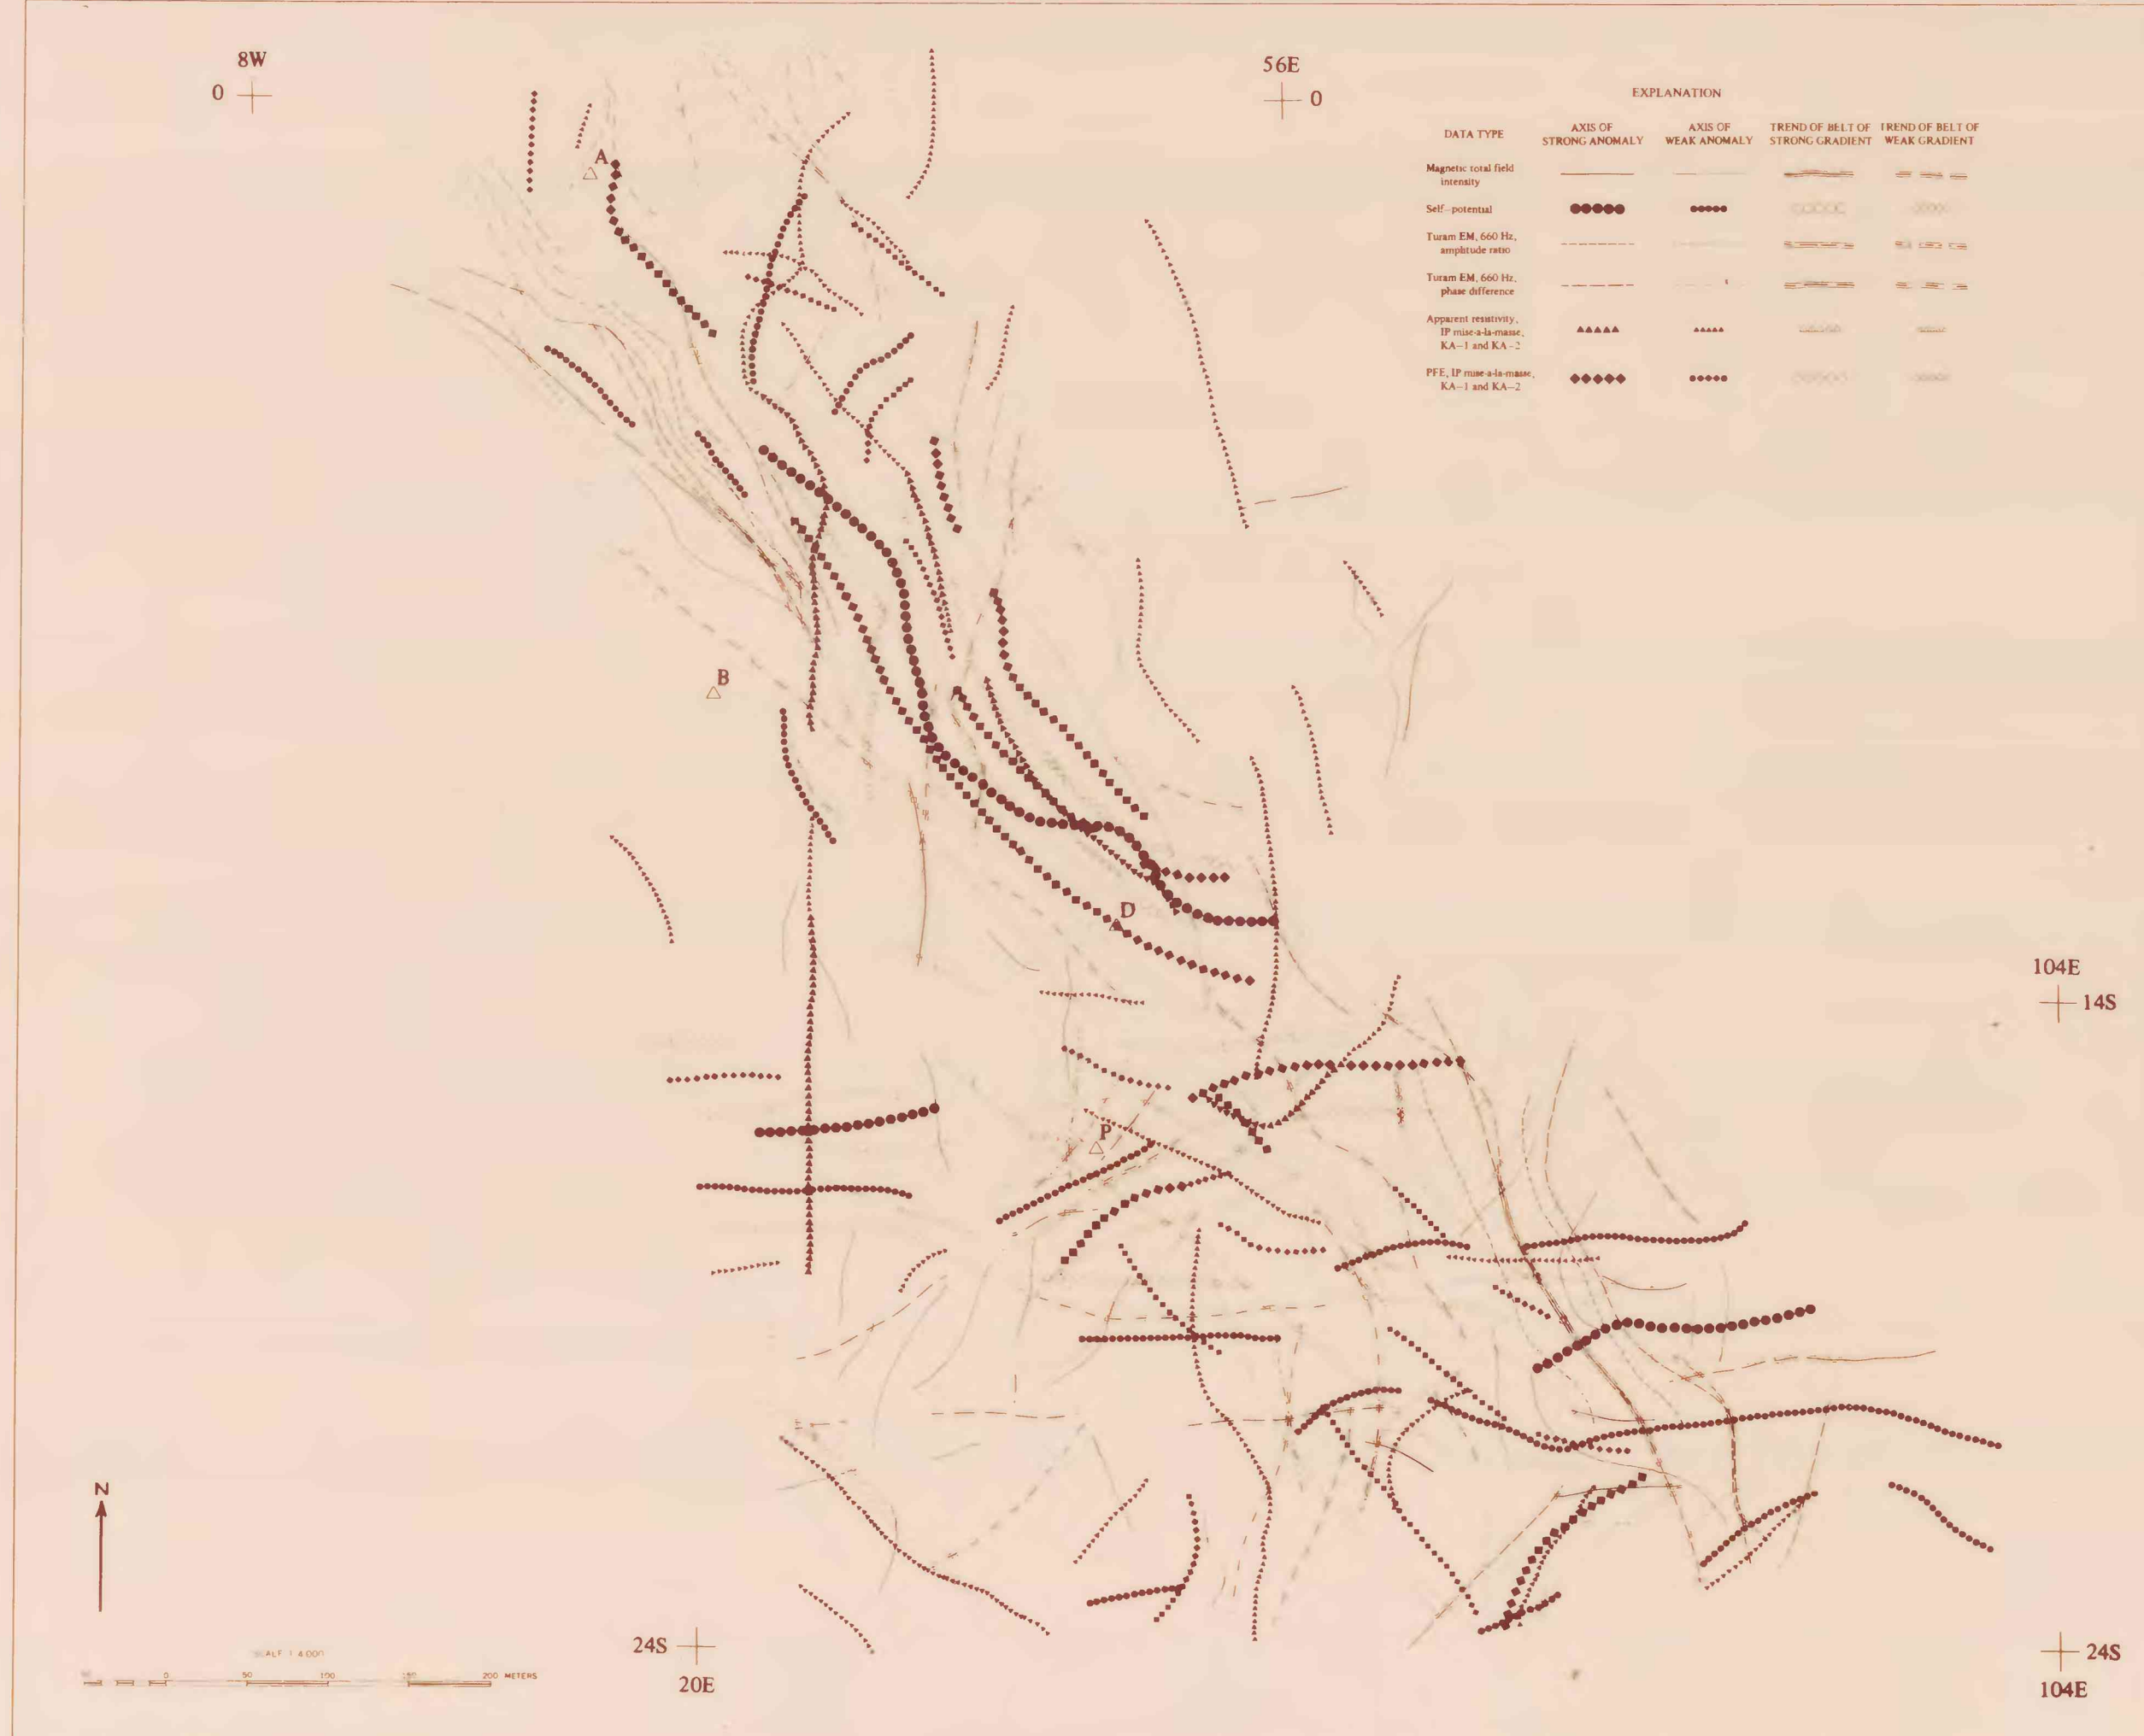

MAGNETIC TOTAL-FIELD INTENSITY ANOMALY MAP, KUTAM MINE, KINGDOM OF SAUDI ARABIA

MAP OF PRINCIPAL RADIOMETRIC AND ELECTRICAL ANOMALIES, KUTAM MINE, KINGDOM OF SAUDI ARABIA

This report is preliminary and has not been reviewed for conformity with U.S. Geological Survey editorial standards.

GEOPHYSICAL TREND MAP, KUTAM MINE, KINGDOM OF SAUDI ARABIA