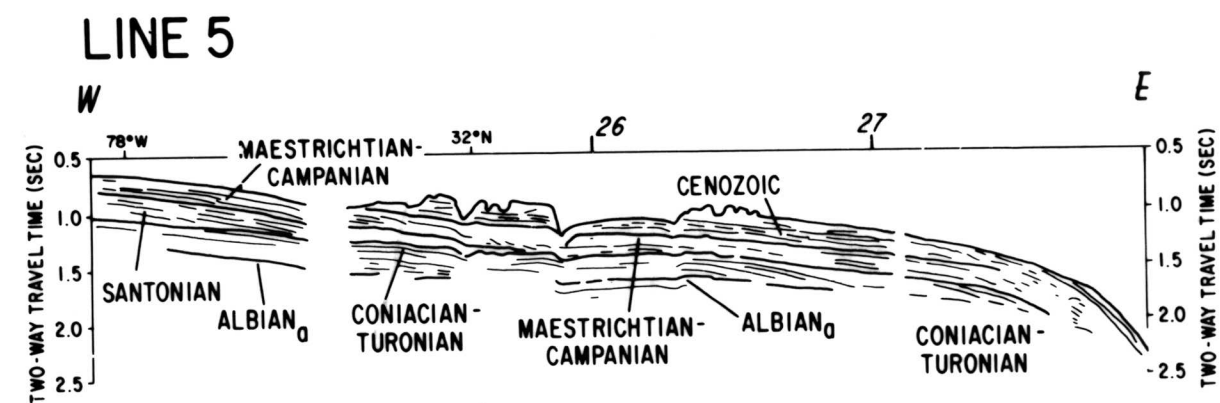

PLATE 7-4. LINE DRAWINGS OF SINGLE-CHANNEL AIR-GUN SEISMIC-REFLECTION RECORDS 1, 3, 4, 5, 7, 8, 9, 15, AND 16, CRUISE CI 7-78-3, SHOWING SHALLOW STRATIGRAPHIC UNITS OF THE BLAKE PLATEAU. DEPTHS ARE IN TWO-WAY TRAVEL TIME. NUMBERS AT THE TOP OF DRAWINGS INDICATE LOCATIONS OF INTERSECTIONS WITH OTHER SEISMIC LINES IN THIS SURVEY OR WITH LATITUDE OR LONGITUDE.