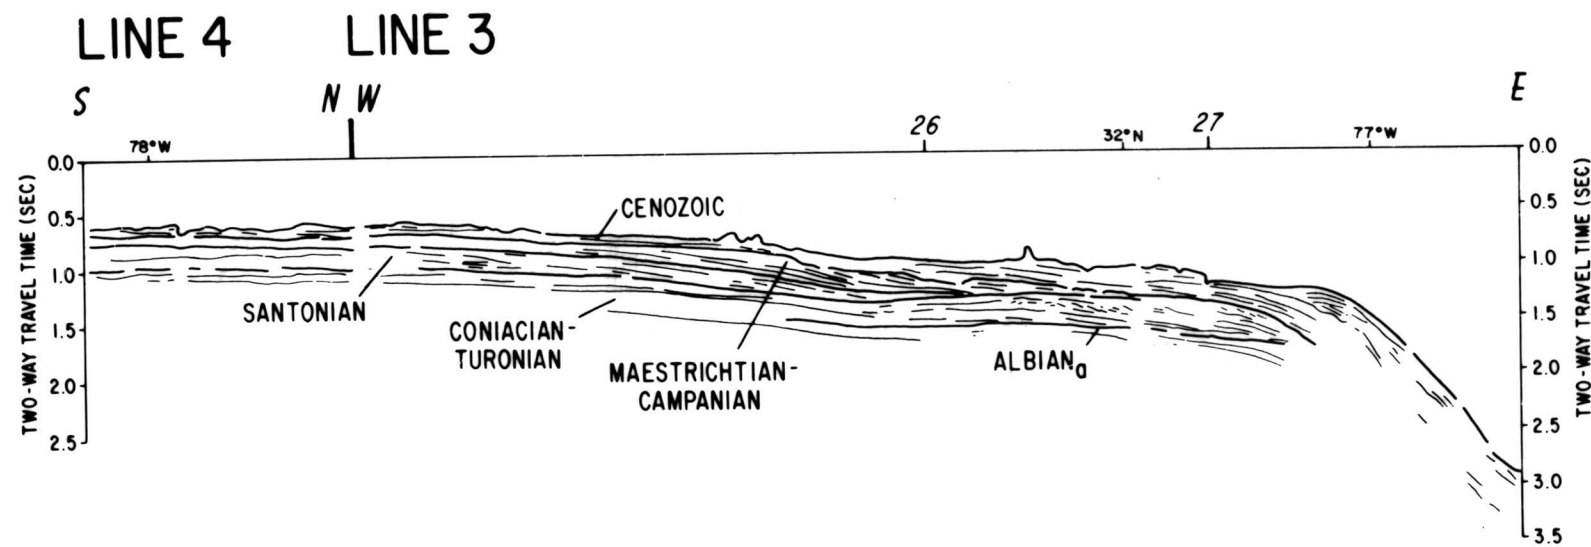

PLATE 7-4. LINE DRAWINGS OF SINGLE-CHANNEL AIR-GUN SEISMIC-REFLECTION RECORDS 1, 3, 4, 5, 7, 8, 9, 15, AND 16, CRUISE CI 7-78-3, SHOWING SHALLOW STRATIGRAPHIC UNITS OF THE BLAKE PLATEAU. DEPTHS ARE IN TWO-WAY TRAVEL TIME. NUMBERS AT THE TOP OF DRAWINGS INDICATE LOCATIONS OF INTERSECTIONS WITH OTHER SEISMIC LINES IN THIS SURVEY OR WITH LATITUDE OR LONGITUDE.