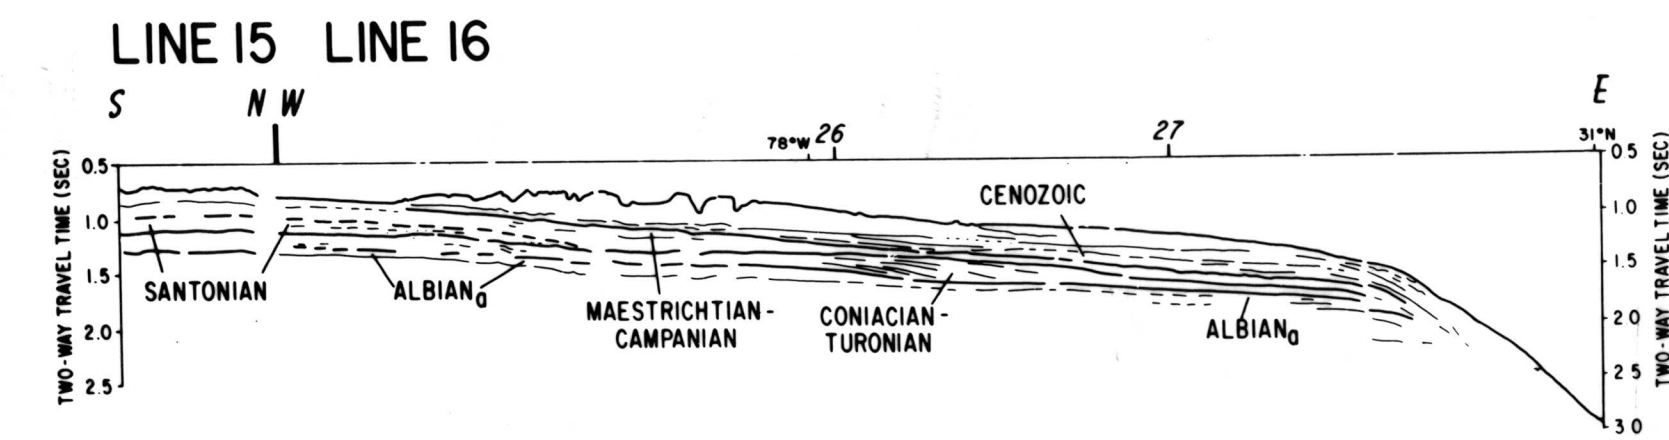

PLATE 7-4. LINE DRAWINGS OF SINGLE-CHANNEL AIR-GUN SEISMIC-REFLECTION RECORDS 1, 3, 4, 5, 7, 8, 9, 15, AND 16, CRUISE CI 7-78-3, SHOWING SHALLOW STRATIGRAPHIC UNITS OF THE BLAKE PLATEAU. DEPTHS ARE IN TWO-WAY TRAVEL TIME. NUMBERS AT THE TOP OF DRAWINGS INDICATE LOCATIONS OF INTERSECTIONS WITH OTHER SEISMIC LINES IN THIS SURVEY OR WITH LATITUDE OR LONGITUDE.