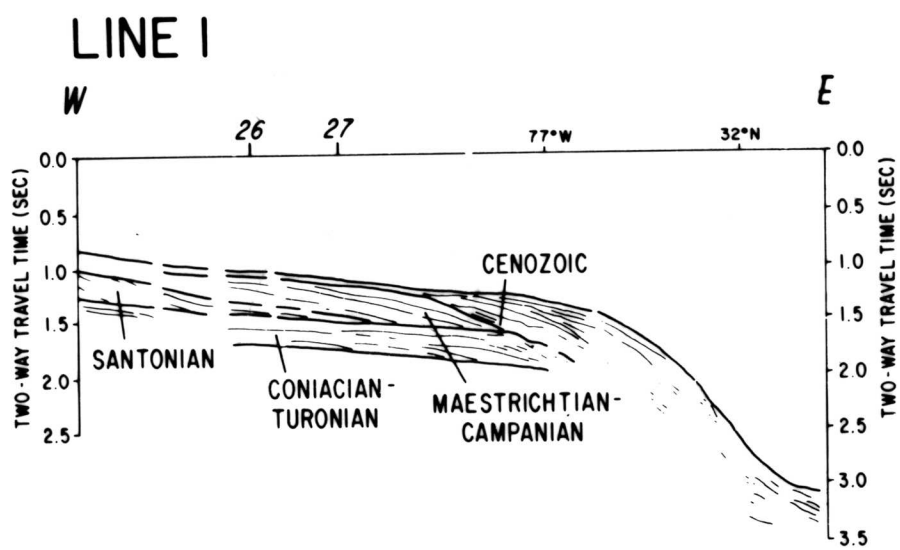

PLATE 7-4. LINE DRAWINGS OF SINGLE-CHANNEL AIR-GUN SEISMIC-REFLECTION RECORDS 1, 3, 4, 5, 7, 8, 9, 15, AND 16, CRUISE CI 7-78-3, SHOWING SHALLOW STRATIGRAPHIC UNITS OF THE BLAKE PLATEAU. DEPTHS ARE IN TWO-WAY TRAVEL TIME. NUMBERS AT THE TOP OF DRAWINGS INDICATE LOCATIONS OF INTERSECTIONS WITH OTHER SEISMIC LINES IN THIS SURVEY OR WITH LATITUDE OR LONGITUDE.