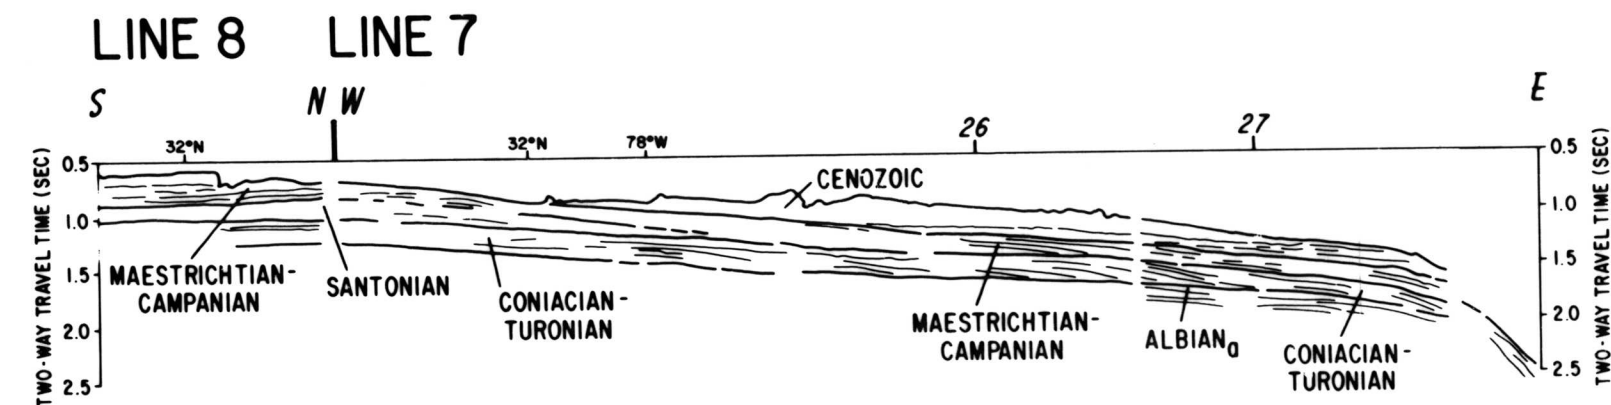

PLATE 7-4. LINE DRAWINGS OF SINGLE-CHANNEL AIR-GUN SEISMIC-REFLECTION RECORDS 1, 3, 4, 5, 7, 8, 9, 15, AND 16, CRUISE CI 7-78-3, SHOWING SHALLOW STRATIGRAPHIC UNITS OF THE BLAKE PLATEAU. DEPTHS ARE IN TWO-WAY TRAVEL TIME. NUMBERS AT THE TOP OF DRAWINGS INDICATE LOCATIONS OF INTERSECTIONS WITH OTHER SEISMIC LINES IN THIS SURVEY OR WITH LATITUDE OR LONGITUDE.