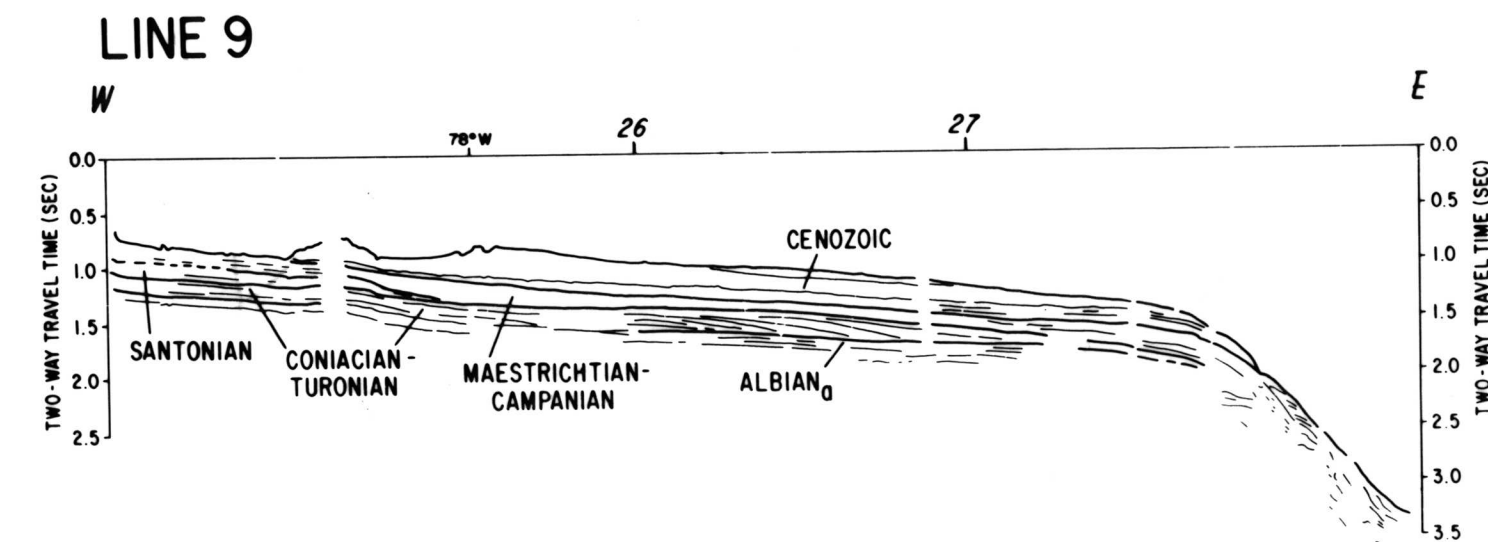

PLATE 7-4. LINE DRAWINGS OF SINGLE-CHANNEL AIR-GUN SEISMIC-REFLECTION RECORDS 1, 3, 4, 5, 7, 8, 9, 15, AND 16, CRUISE CI 7-78-3, SHOWING SHALLOW STRATIGRAPHIC UNITS OF THE BLAKE PLATEAU. DEPTHS ARE IN TWO-WAY TRAVEL TIME. NUMBERS AT THE TOP OF DRAWINGS INDICATE LOCATIONS OF INTERSECTIONS WITH OTHER SEISMIC LINES IN THIS SURVEY OR WITH LATITUDE OR LONGITUDE.