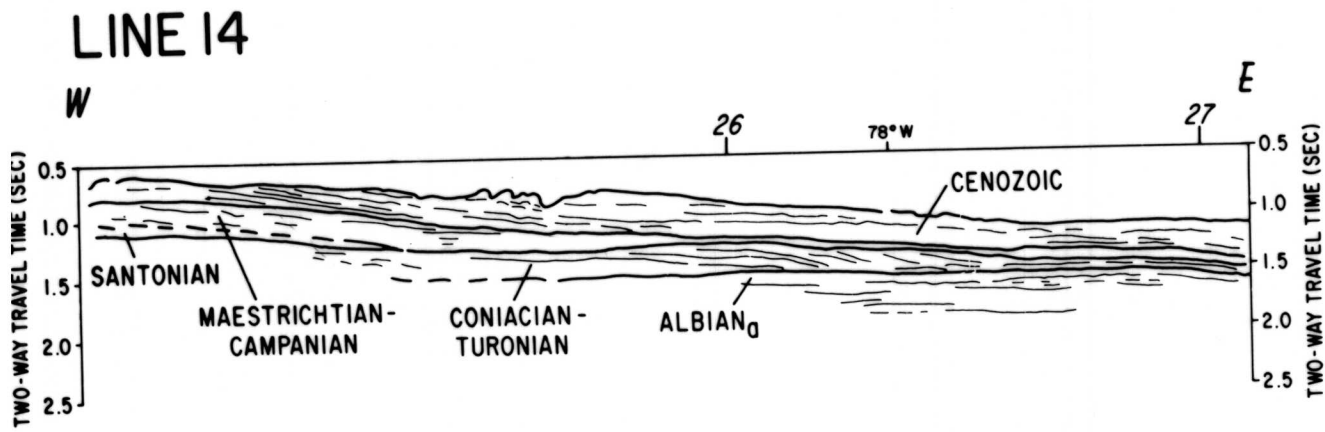

PLATE 7-5. LINE DRAWINGS OF SINGLE-CHANNEL AIR-GUN SEISMIC REFLECTION RECORDS 11, 12, 13, 14, 17, 18, AND 19, CRUISE CI 7-78-3, SHOWING SHALLOW SEISMIC STRATIGRAPHIC UNITS OF THE BLAKE PLATEAU. DEPTHS ARE IN TWO-WAY TRAVEL TIME. NUMBERS AT THE TOP OF DRAWINGS INDICATE LOCATIONS OF INTERSECTIONS WITH OTHER SEISMIC LINES IN THIS SURVEY OR WITH LATITUDE OR LONGITUDE.