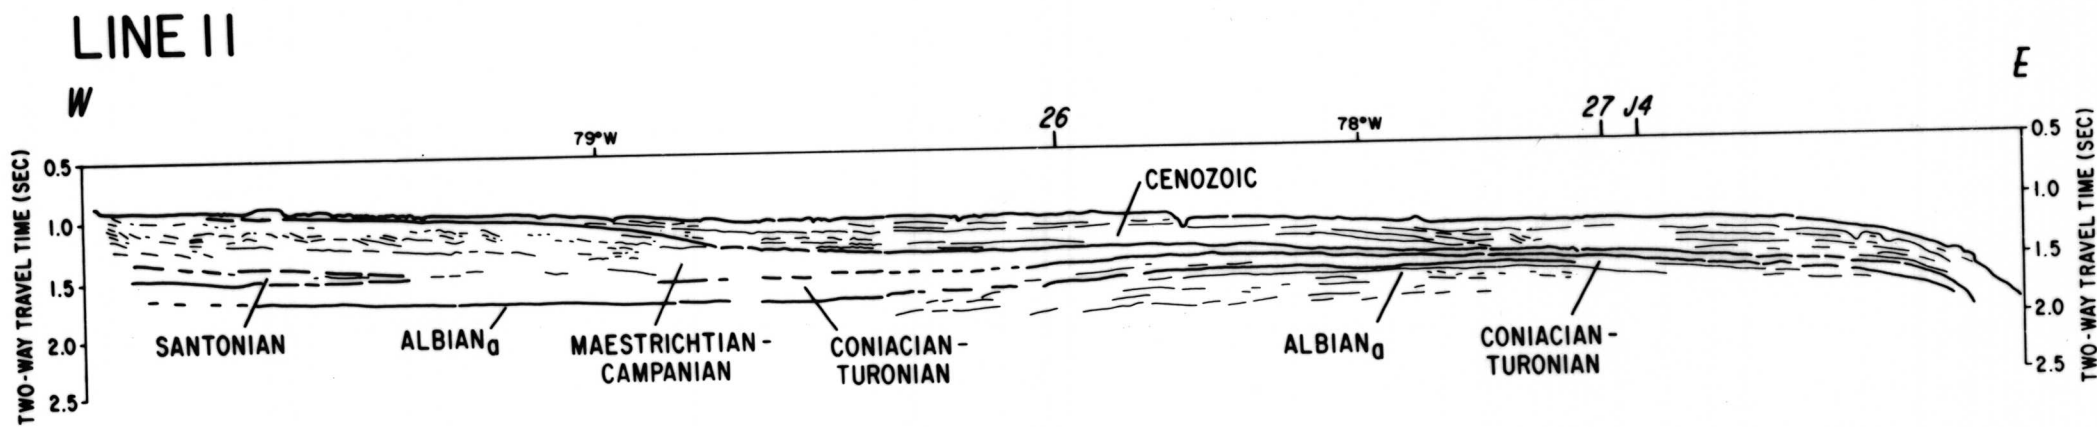

PLATE 7-5. LINE DRAWINGS OF SINGLE-CHANNEL AIR-GUN SEISMIC REFLECTION RECORDS 11, 12, 13, 14, 17, 18, AND 19, CRUISE CI 7-78-3, SHOWING SHALLOW SEISMIC STRATIGRAPHIC UNITS OF THE BLAKE PLATEAU. DEPTHS ARE IN TWO-WAY TRAVEL TIME. NUMBERS AT THE TOP OF DRAWINGS INDICATE LOCATIONS OF INTERSECTIONS WITH OTHER SEISMIC LINES IN THIS SURVEY OR WITH LATITUDE OR LONGITUDE.