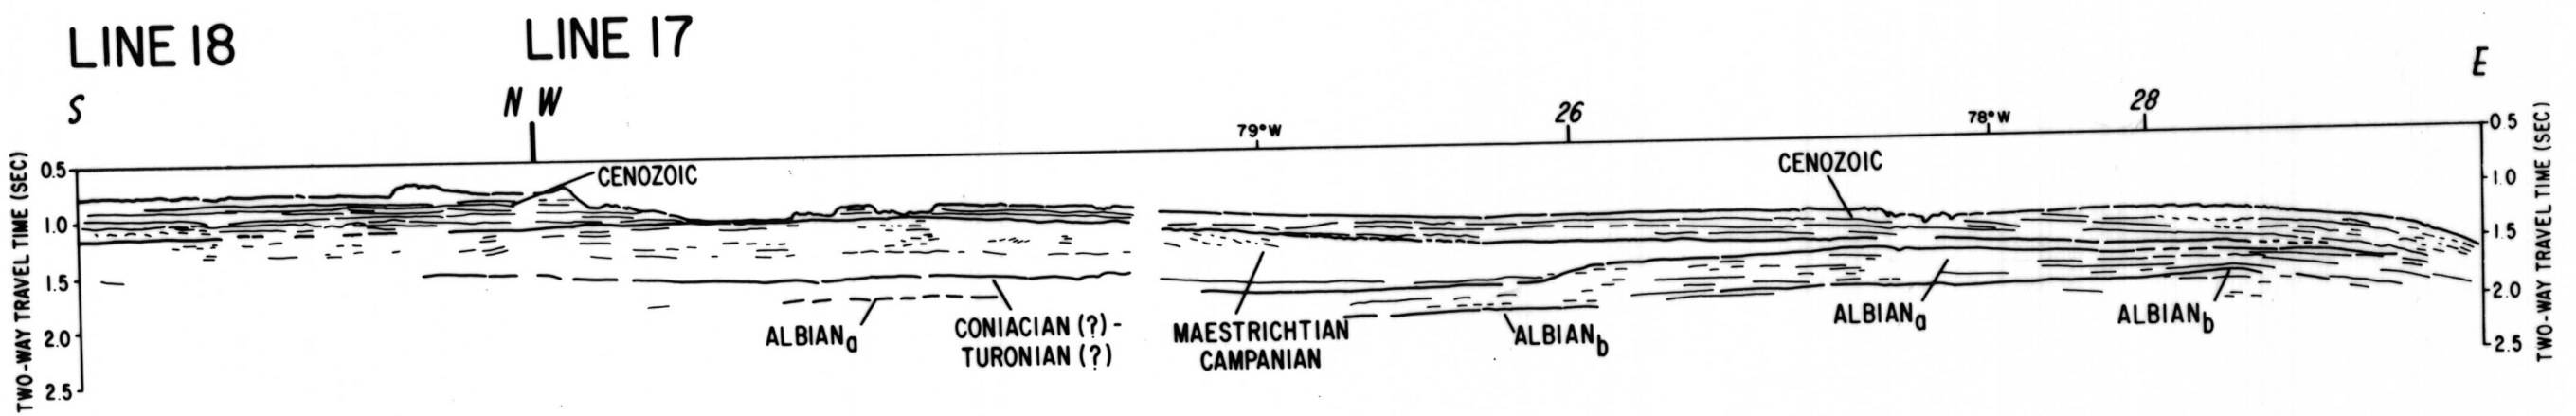

PLATE 7-5. LINE DRAWINGS OF SINGLE-CHANNEL AIR-GUN SEISMIC REFLECTION RECORDS 11, 12, 13, 14, 17, 18, AND 19, CRUISE CI 7-78-3, SHOWING SHALLOW SEISMIC STRATIGRAPHIC UNITS OF THE BLAKE PLATEAU. DEPTHS ARE IN TWO-WAY TRAVEL TIME. NUMBERS AT THE TOP OF DRAWINGS INDICATE LOCATIONS OF INTERSECTIONS WITH OTHER SEISMIC LINES IN THIS SURVEY OR WITH LATITUDE OR LONGITUDE.