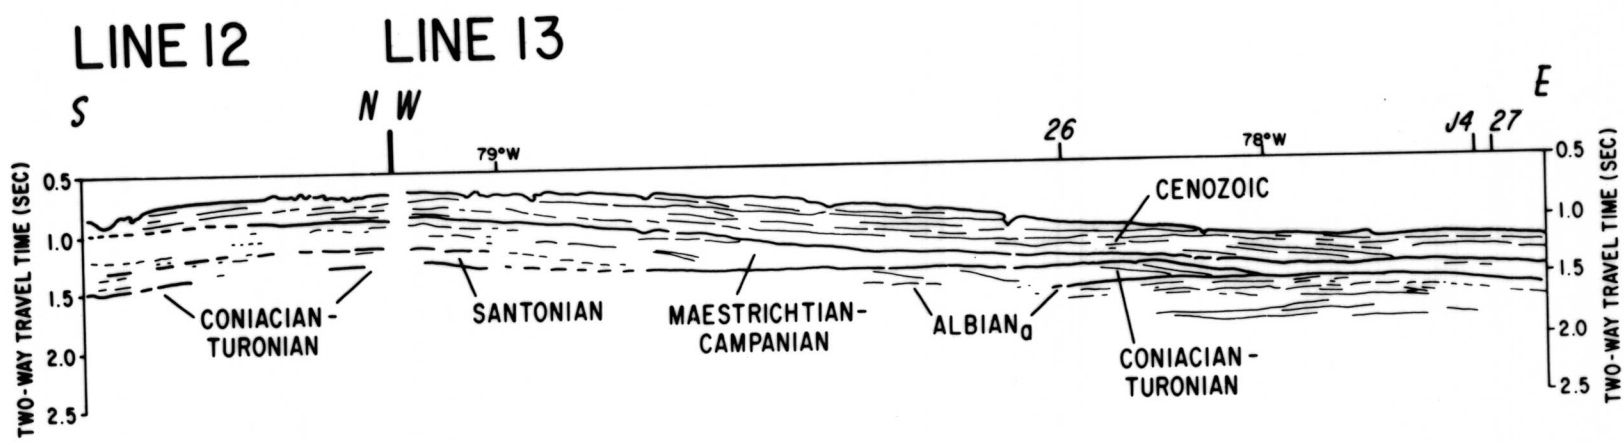

PLATE 7-5. LINE DRAWINGS OF SINGLE-CHANNEL AIR-GUN SEISMIC REFLECTION RECORDS 11, 12, 13, 14, 17, 18, AND 19, CRUISE CI 7-78-3, SHOWING SHALLOW SEISMIC STRATIGRAPHIC UNITS OF THE BLAKE PLATEAU. DEPTHS ARE IN TWO-WAY TRAVEL TIME. NUMBERS AT THE TOP OF DRAWINGS INDICATE LOCATIONS OF INTERSECTIONS WITH OTHER SEISMIC LINES IN THIS SURVEY OR WITH LATITUDE OR LONGITUDE.