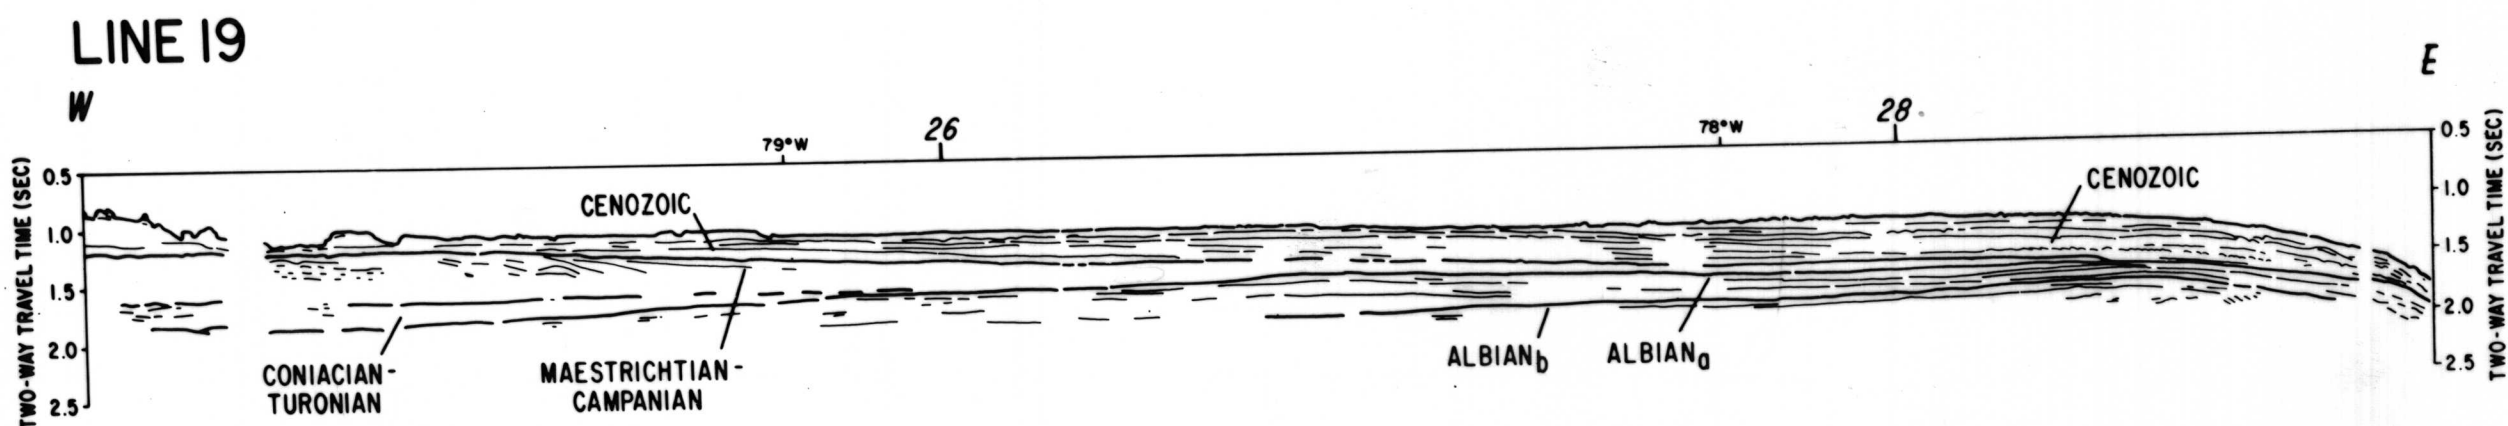

PLATE 7-5. LINE DRAWINGS OF SINGLE-CHANNEL AIR-GUN SEISMIC REFLECTION RECORDS 11, 12, 13, 14, 17, 18, AND 19, CRUISE CI 7-78-3, SHOWING SHALLOW SEISMIC STRATIGRAPHIC UNITS OF THE BLAKE PLATEAU. DEPTHS ARE IN TWO-WAY TRAVEL TIME. NUMBERS AT THE TOP OF DRAWINGS INDICATE LOCATIONS OF INTERSECTIONS WITH OTHER SEISMIC LINES IN THIS SURVEY OR WITH LATITUDE OR LONGITUDE.