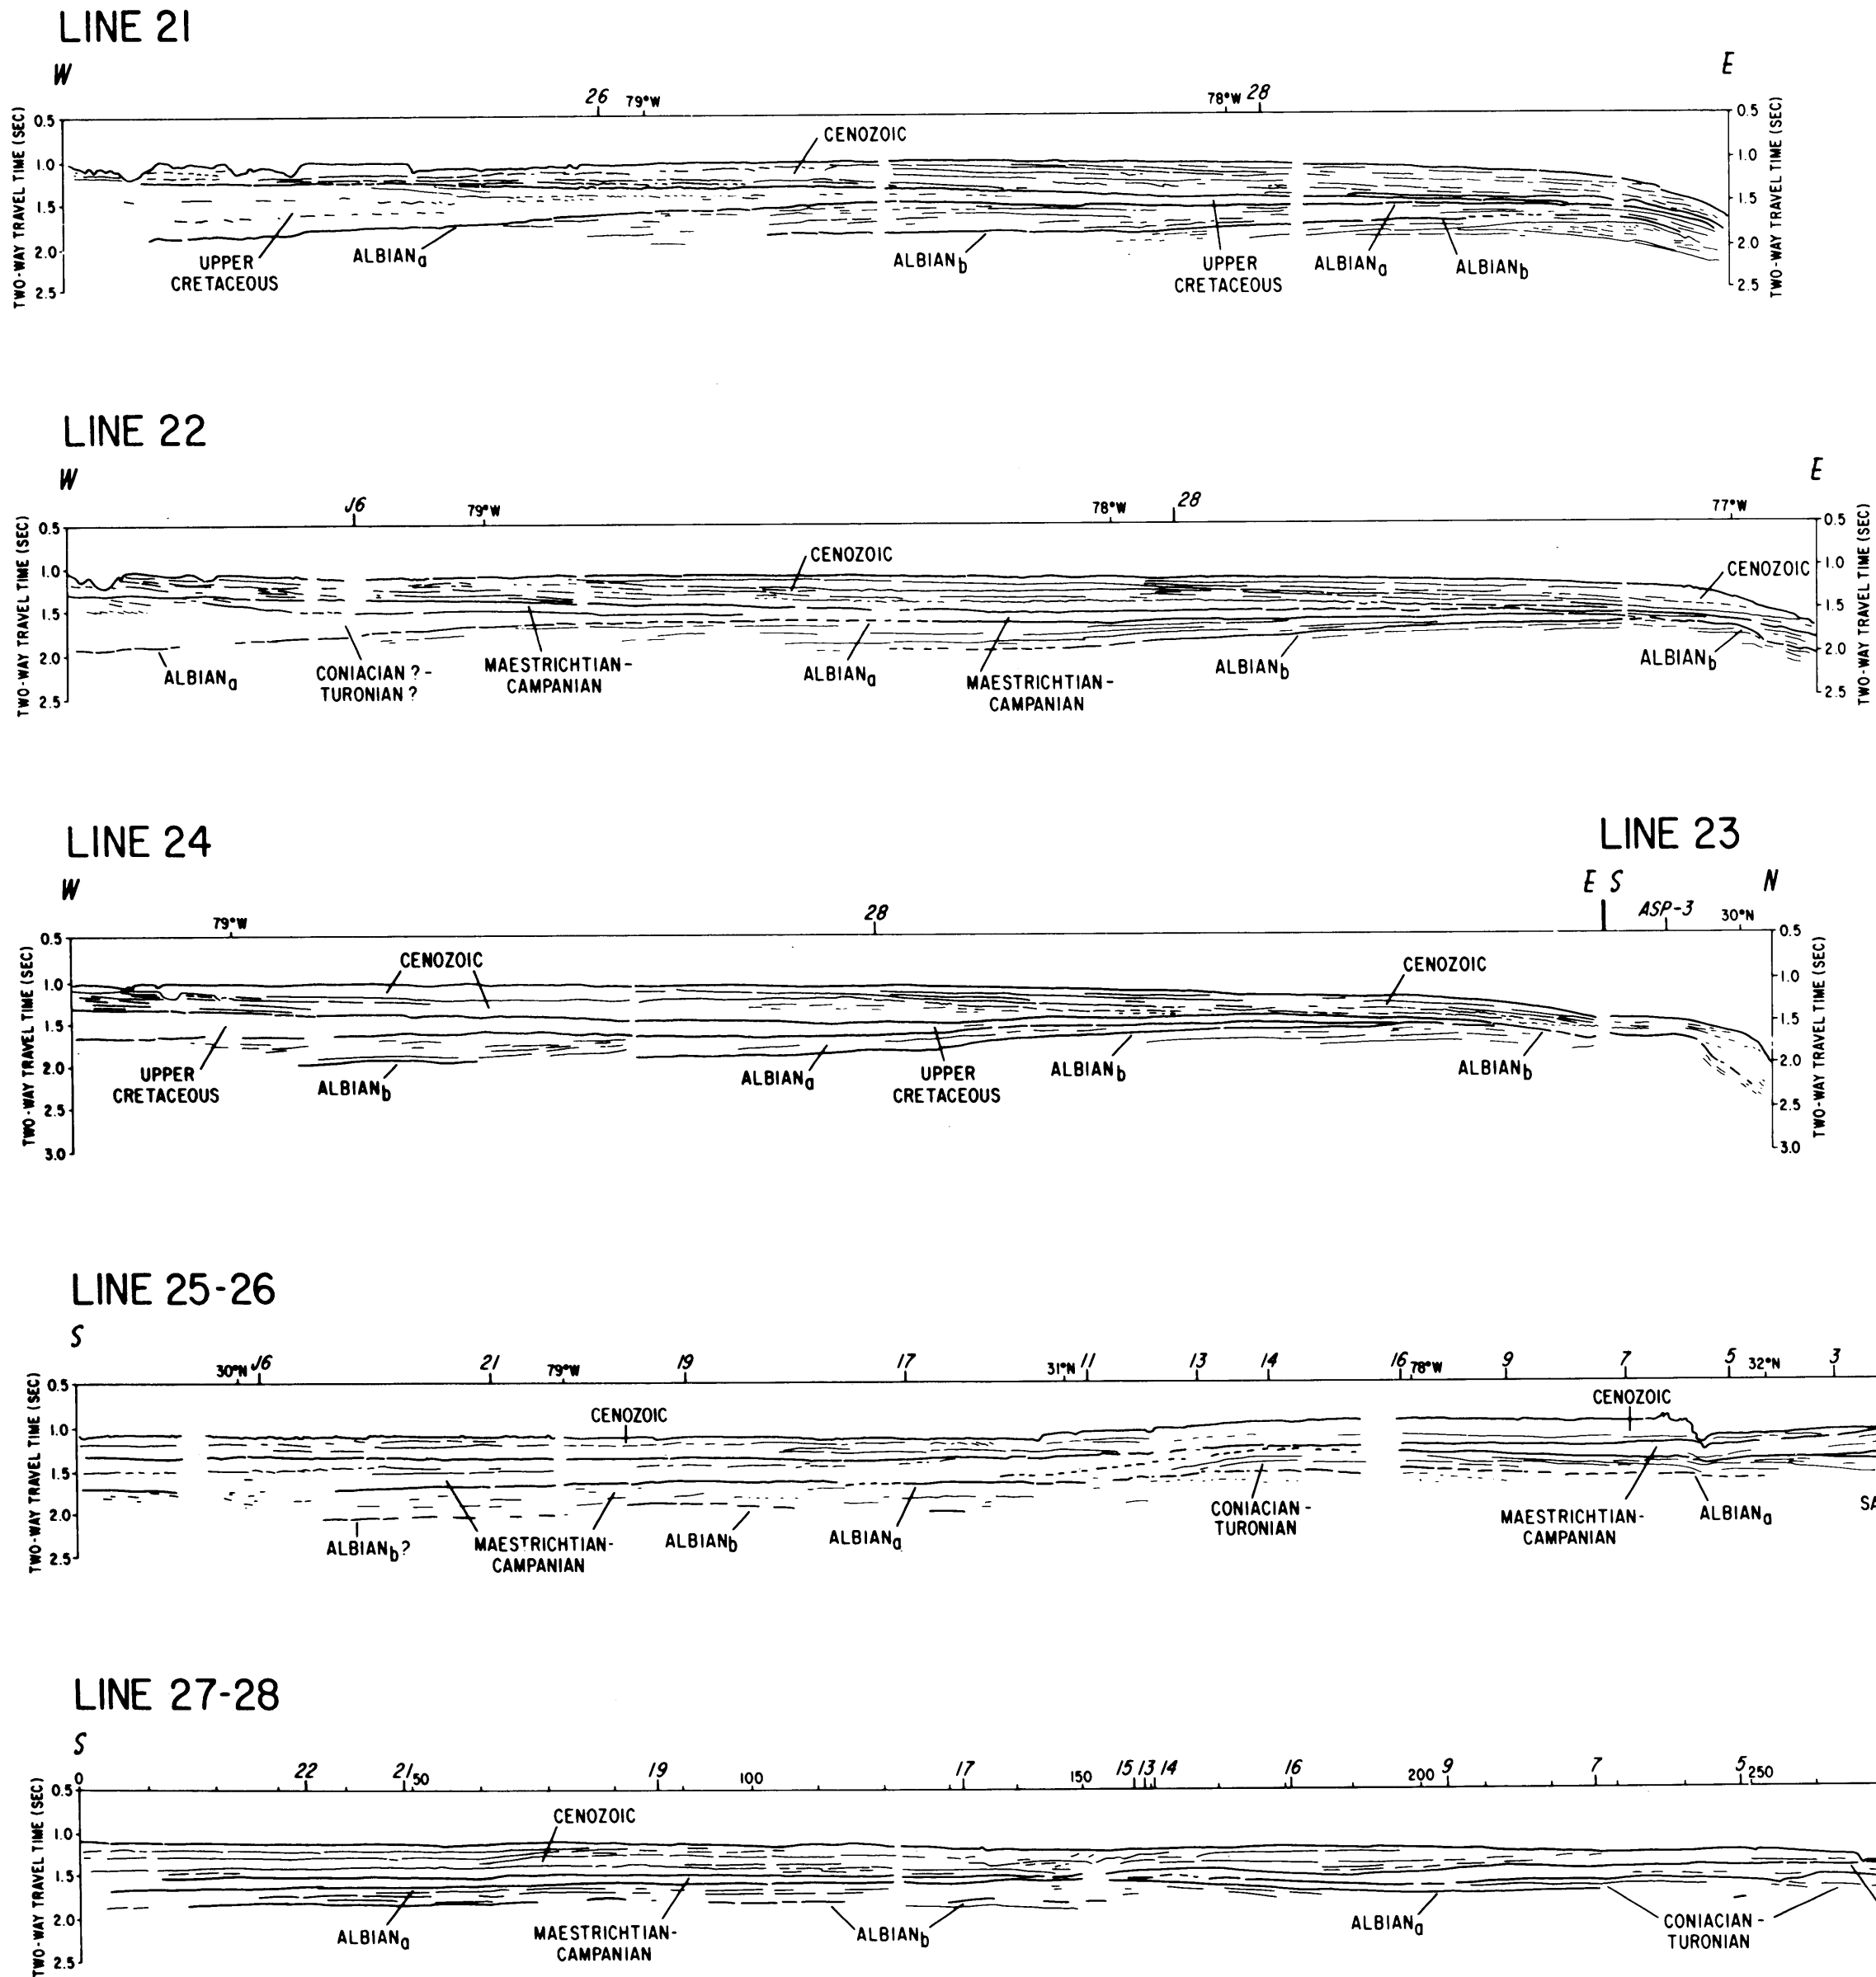

PLATE 7-6. LINE DRAWINGS OF SINGLE-CHANNEL AIR-GUN SEISMIC-REFLECTION RECORDS 21, 22, 24, 26, 27, AND 28, CRUISE CI 7-78-3, SHOWING SHALLOW STRATIGRAPHIC UNITS OF THE BLAKE PLATEAU. DEPTHS ARE IN TWO-WAY TRAVEL TIME. NUMBERS AT THE TOP OF DRAWINGS INDICATE LOCATIONS OF INTERSECTIONS WITH OTHER SEISMIC LINES IN THIS SURVEY OR WITH LATITUDE OR LONGITUDE.

This report is preliminary and has not been reviewed for conformity with U.S. Geological Survey editorial standards. Any use of trade names is for descriptive purposes only and does not imply endorsement by the USGS.