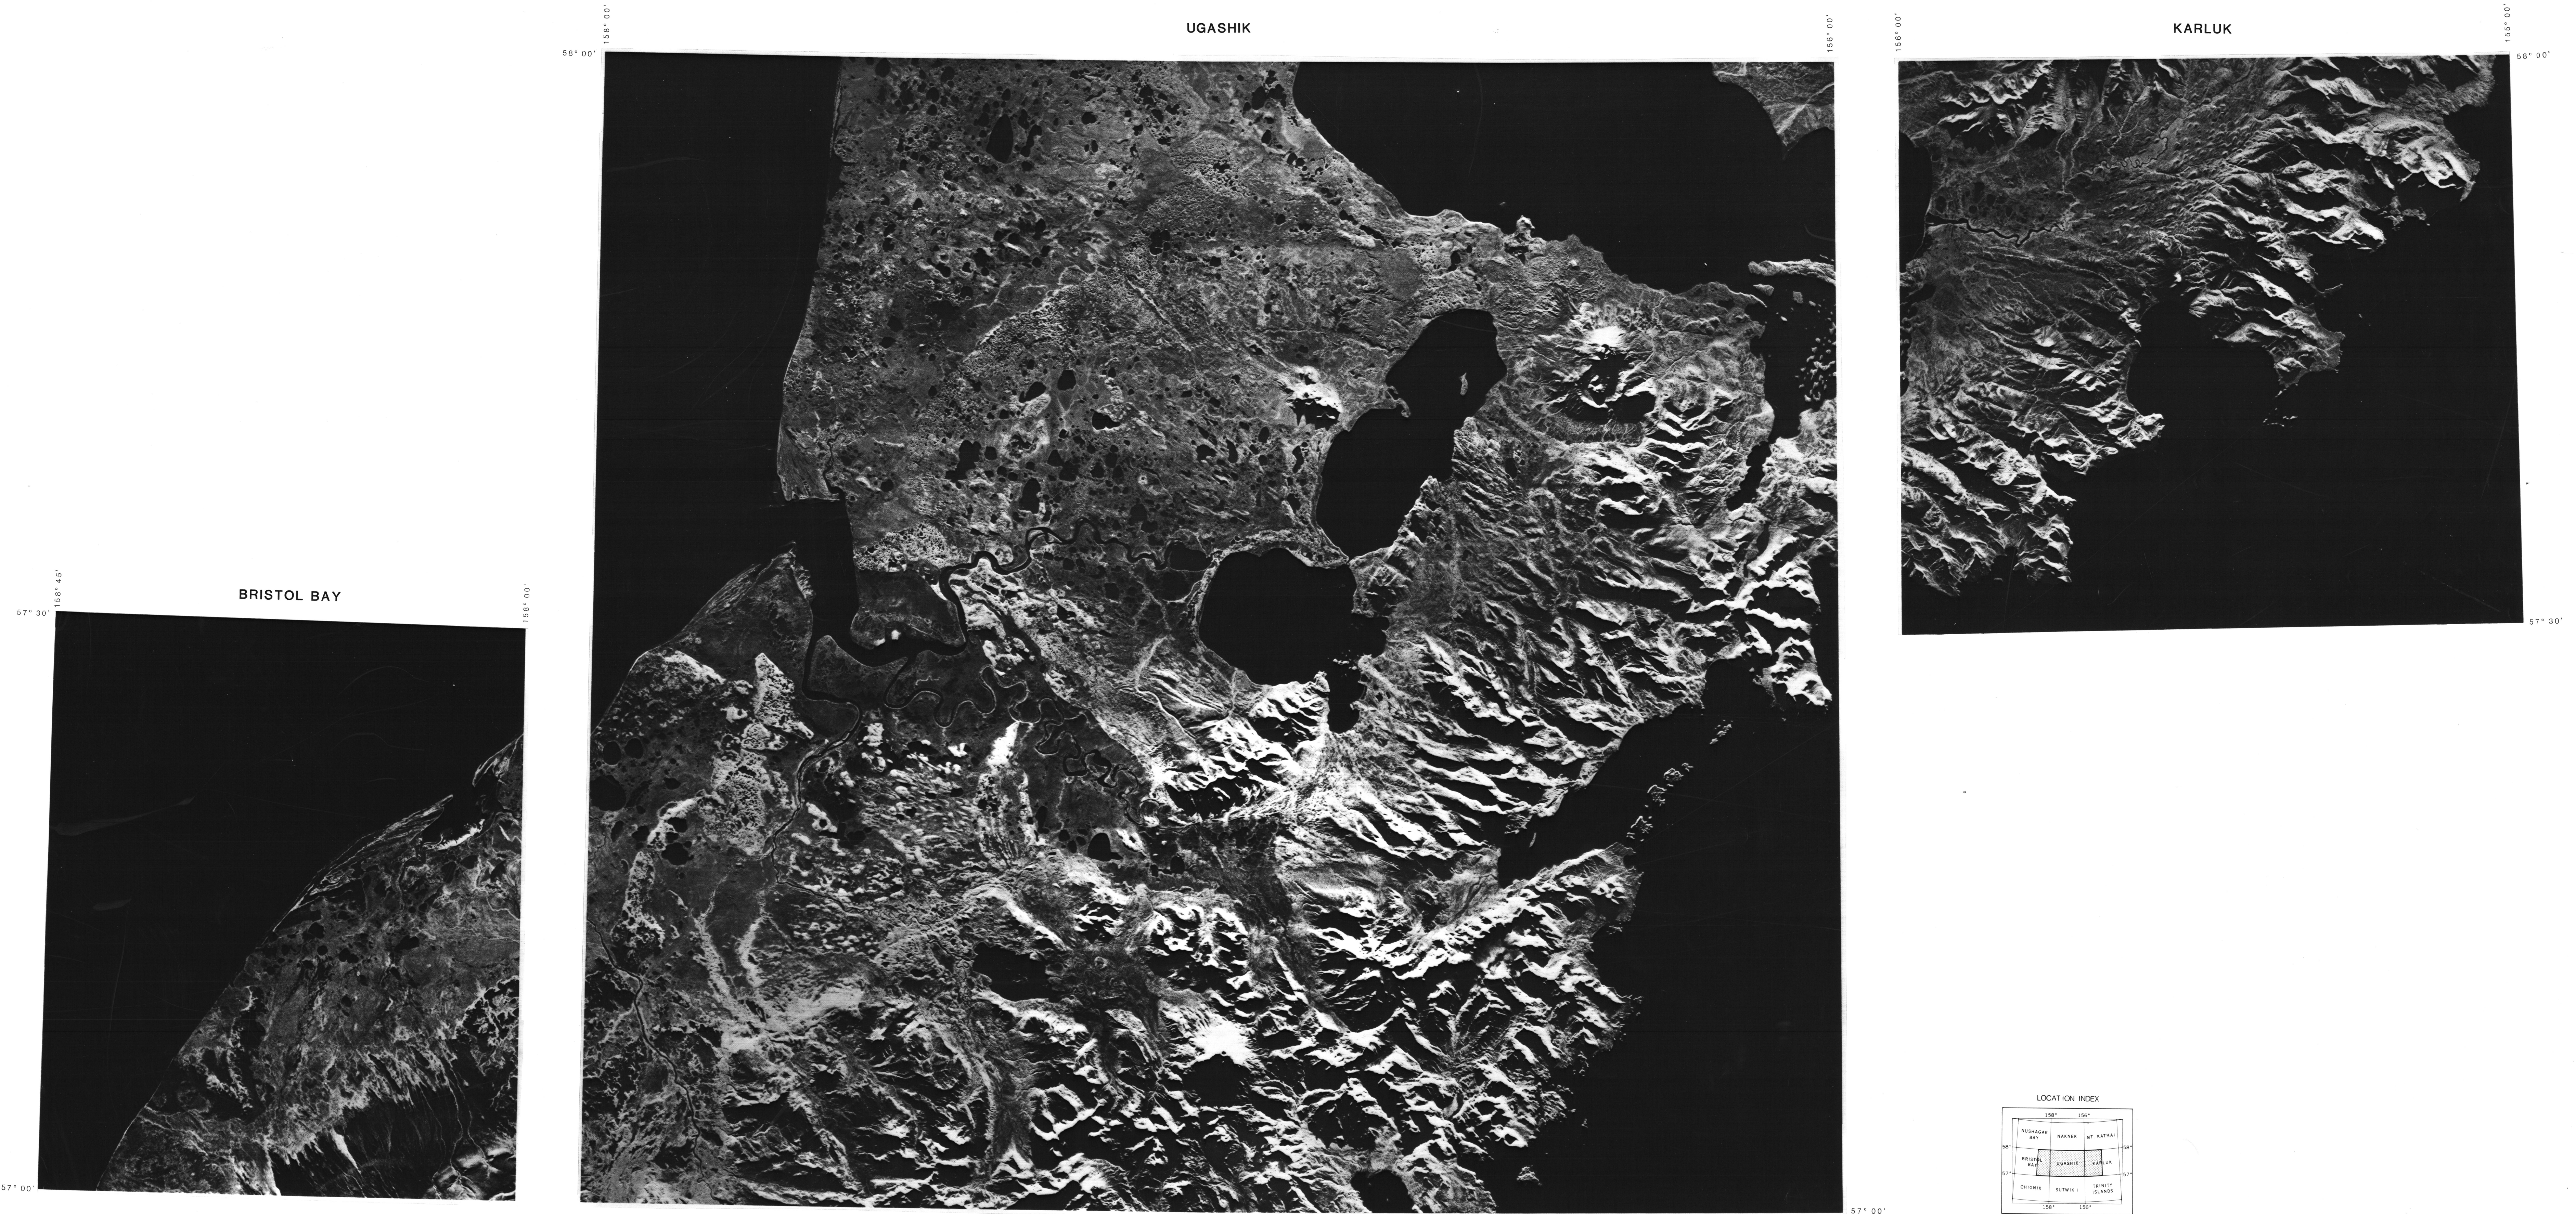

REAL APERTURE SLAR IMAGERY MOSAICS (SOUTH LOOK)

PRELIMINARY MAP SHOWING RECONNAISSANCE PHOTOGEOLOGIC INTERPRETATION OF
SLAR IMAGERY OF THE BRISTOL BAY, UGASHIK, AND KARLUK QUADRANGLES, ALASKA

BY
NAIRN R.D. ALBERT

1982