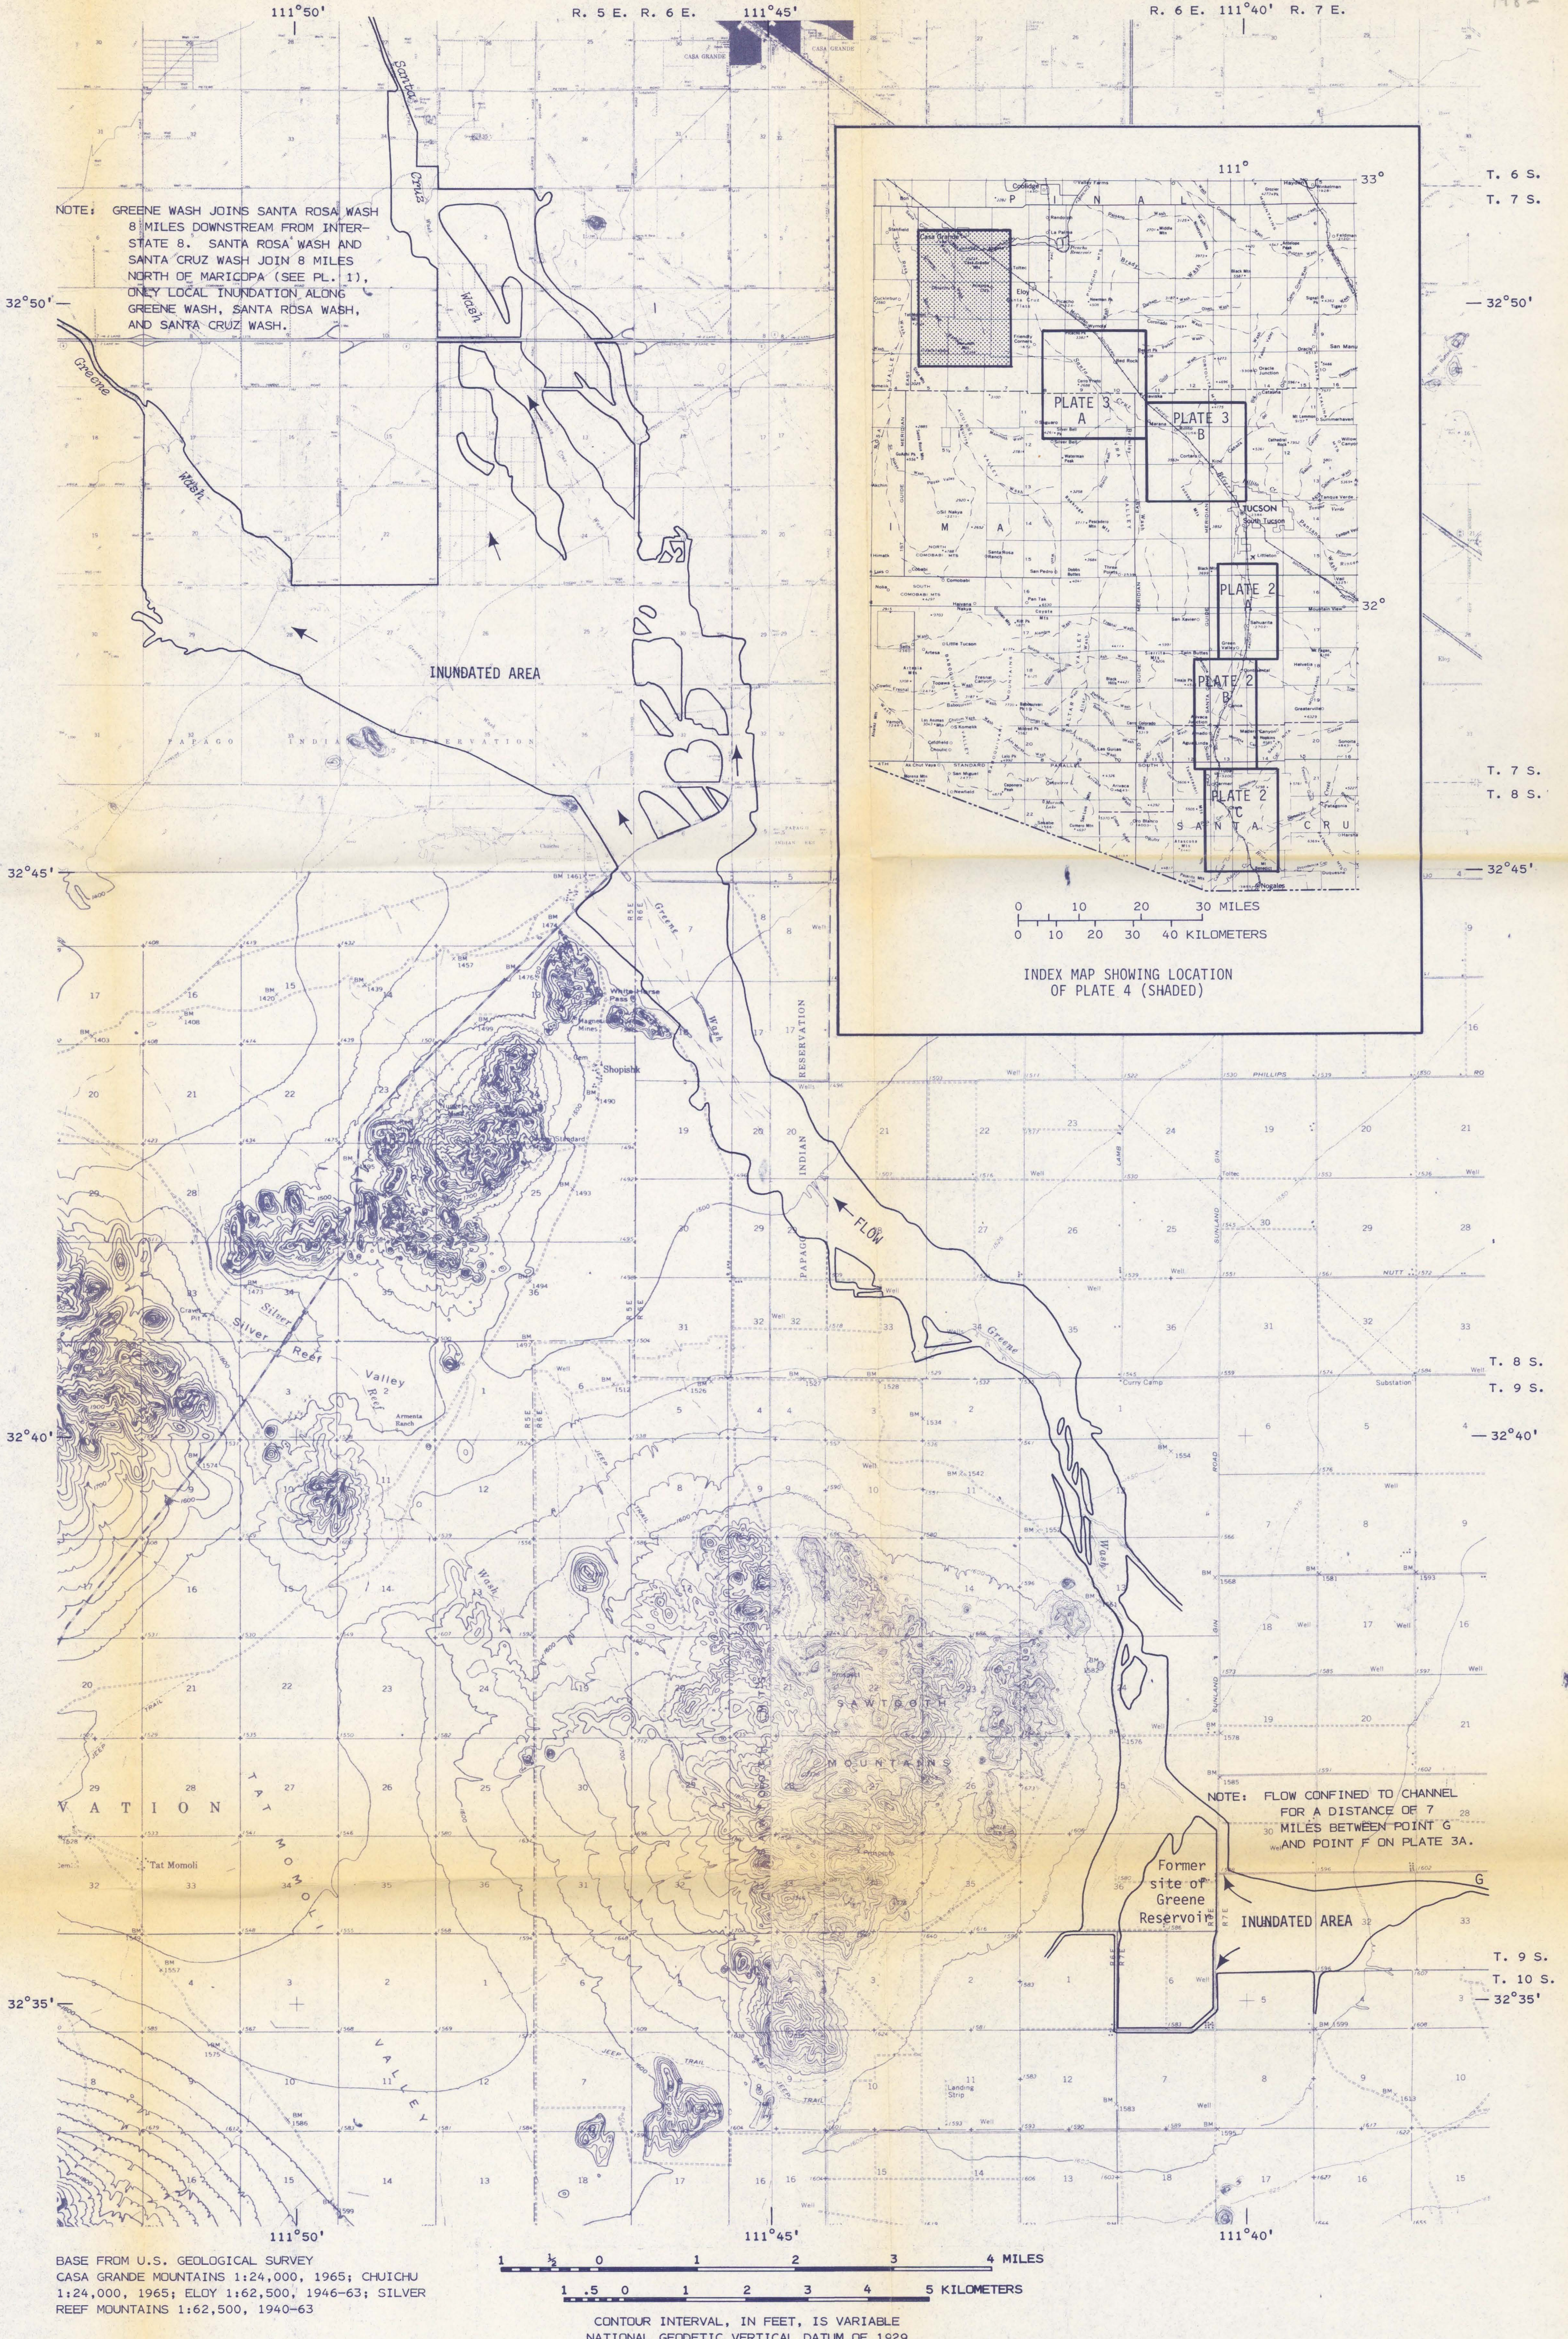

QE
76
.4580P
no. 82-687
1982

AREA INUNDATED BY GREENE WASH (CONTINUATION OF SANTA CRUZ RIVER) AND SANTA CRUZ WASH NEAR CHUICHU, ARIZ., OCTOBER 12-13, 1977.