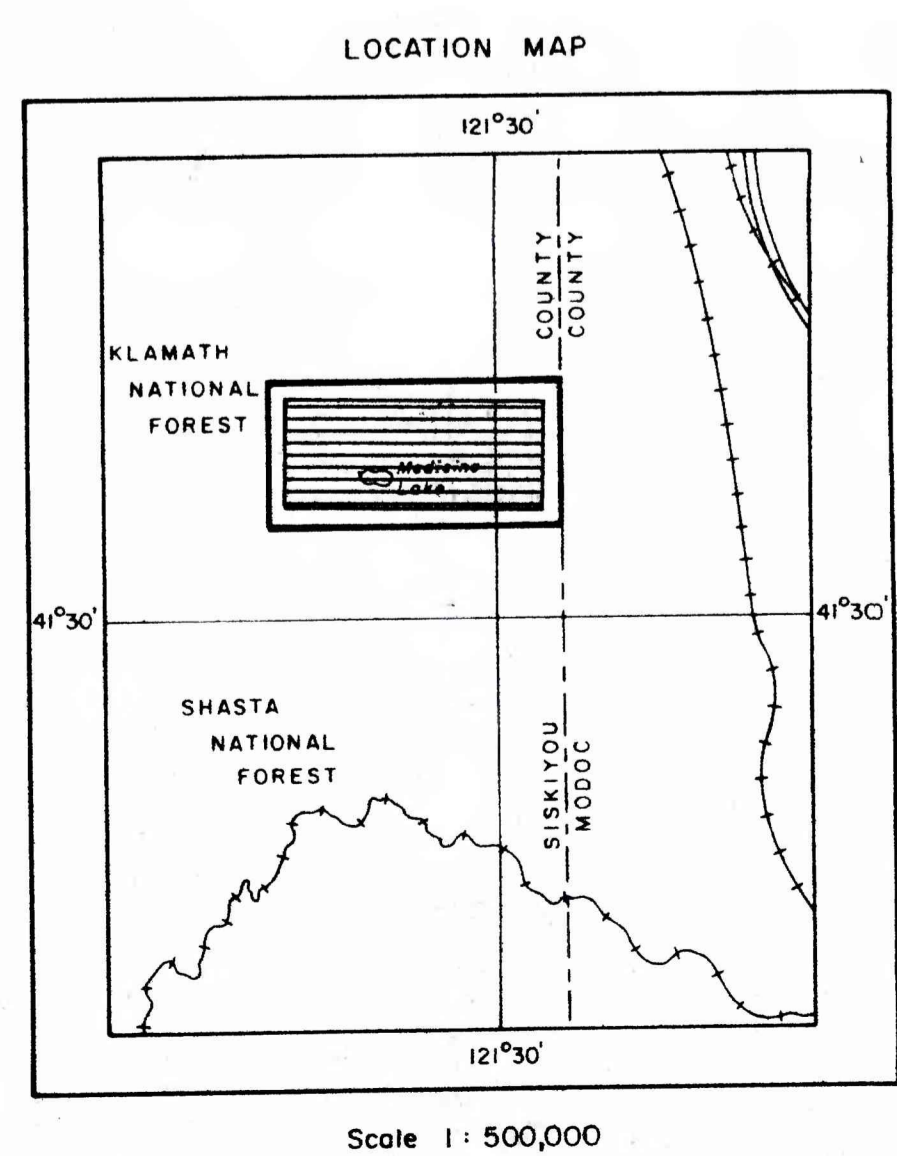

(200)
R240
no 83-92

DIGHEM^{II} SURVEY

MEDICINE LAKE, CALIFORNIA
MAGNETICS
FOR
UNITED STATES GEOLOGICAL SURVEY

This report was prepared under contract to the U.S. Geological Survey and has not been reviewed for conformity with USGS editorial standards and stratigraphic nomenclature.

- ISOMAGNETIC LINES**
(total field)
- 1000 1000 gammas
 - 200 200 gammas
 - 50 gammas
 - 25 gammas
 - magnetic depression

Magnetic Inclination within the survey area: 64°