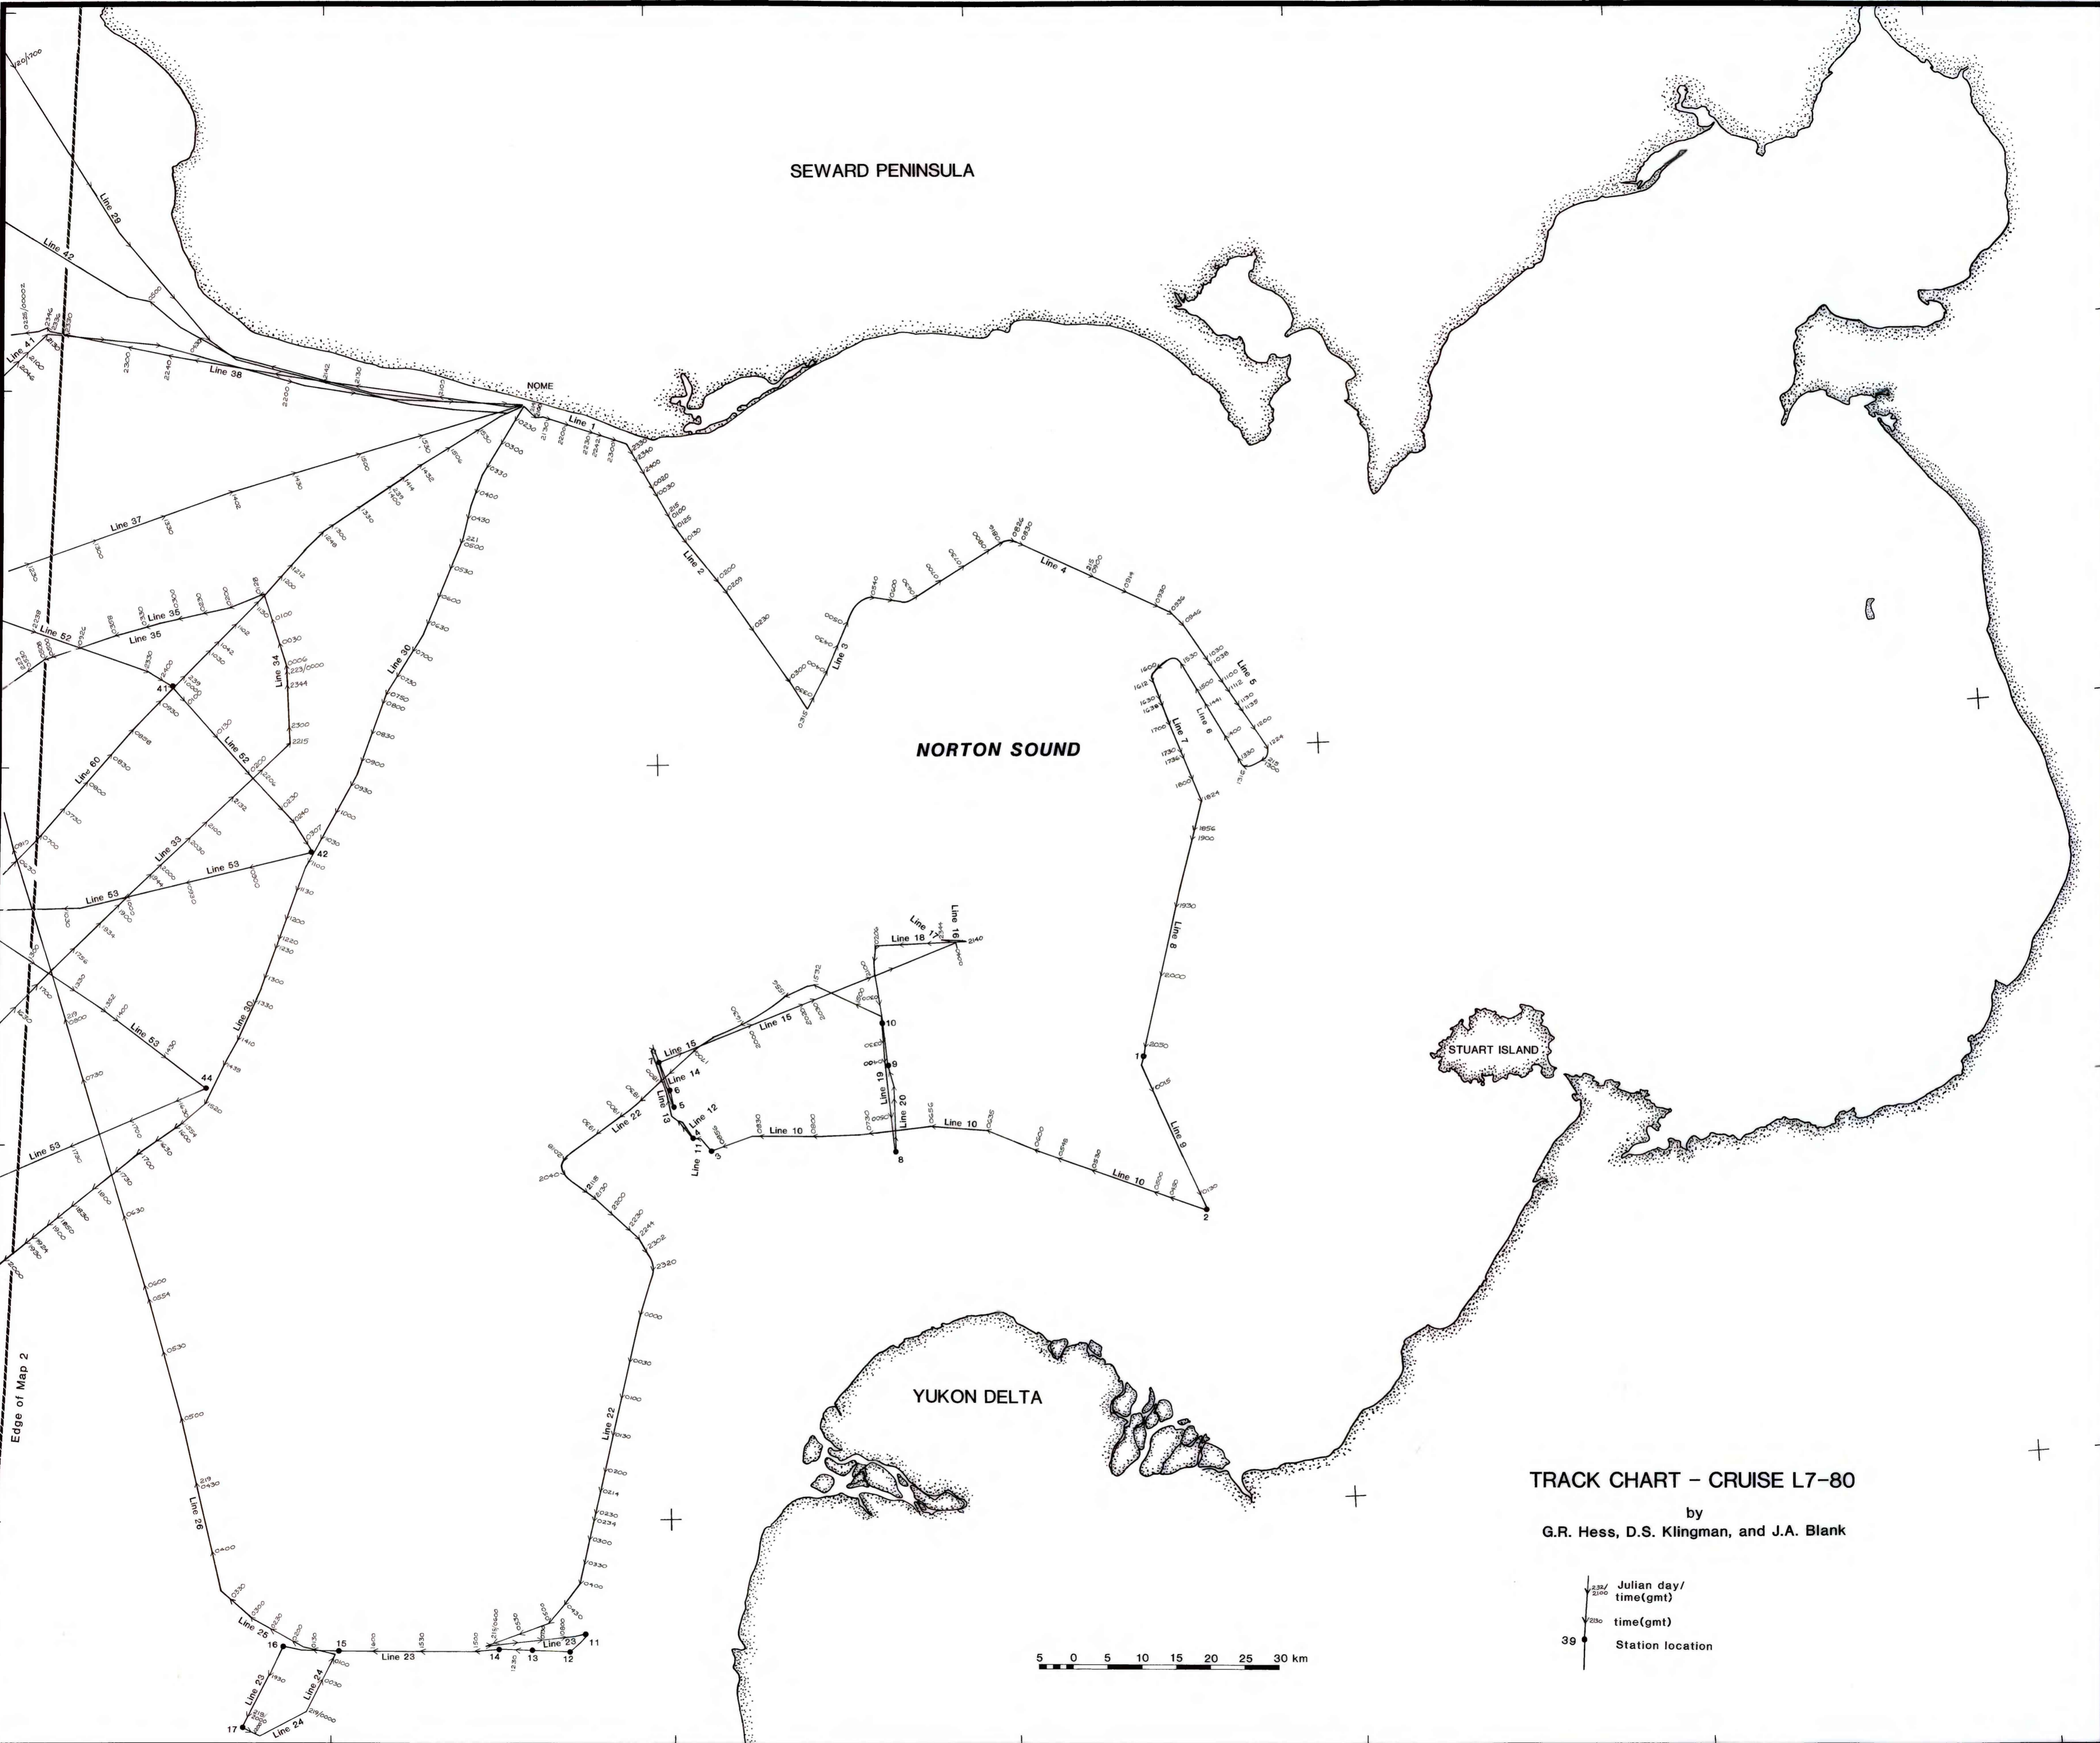

SEWARD PENINSULA

NORTON SOUND

YUKON DELTA

STUART ISLAND

TRACK CHART - CRUISE L7-80

by
G.R. Hess, D.S. Klingman, and J.A. Blank

Julian day/
time(gmt)
time(gmt)
Station location