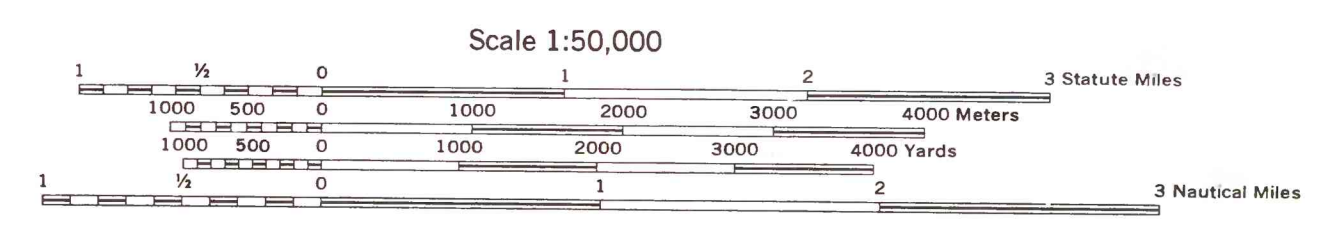

CONTOUR INTERVAL 50 METRES DATUM IS MEAN SEA LEVEL

LEGEND

Ice-free land	[Symbol]
Crevasse	[Symbol]
Moraine	[Symbol]
Meltwater drainage	[Symbol]
Lake	[Symbol]