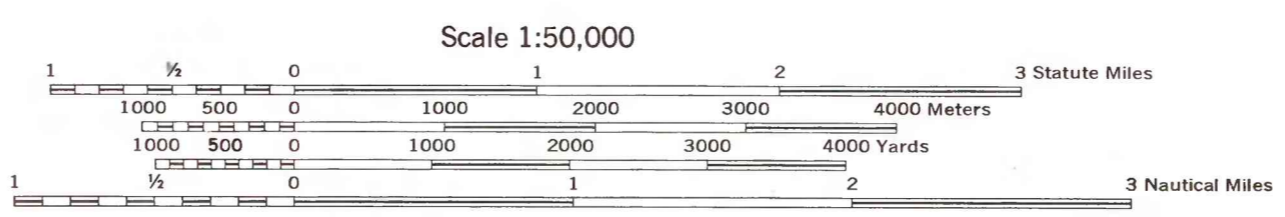

LEGEND

Ice-free land	[Symbol]
Crevasses	[Symbol]
Moraine	[Symbol]
Meltwater drainage	[Symbol]
Lake	[Symbol]