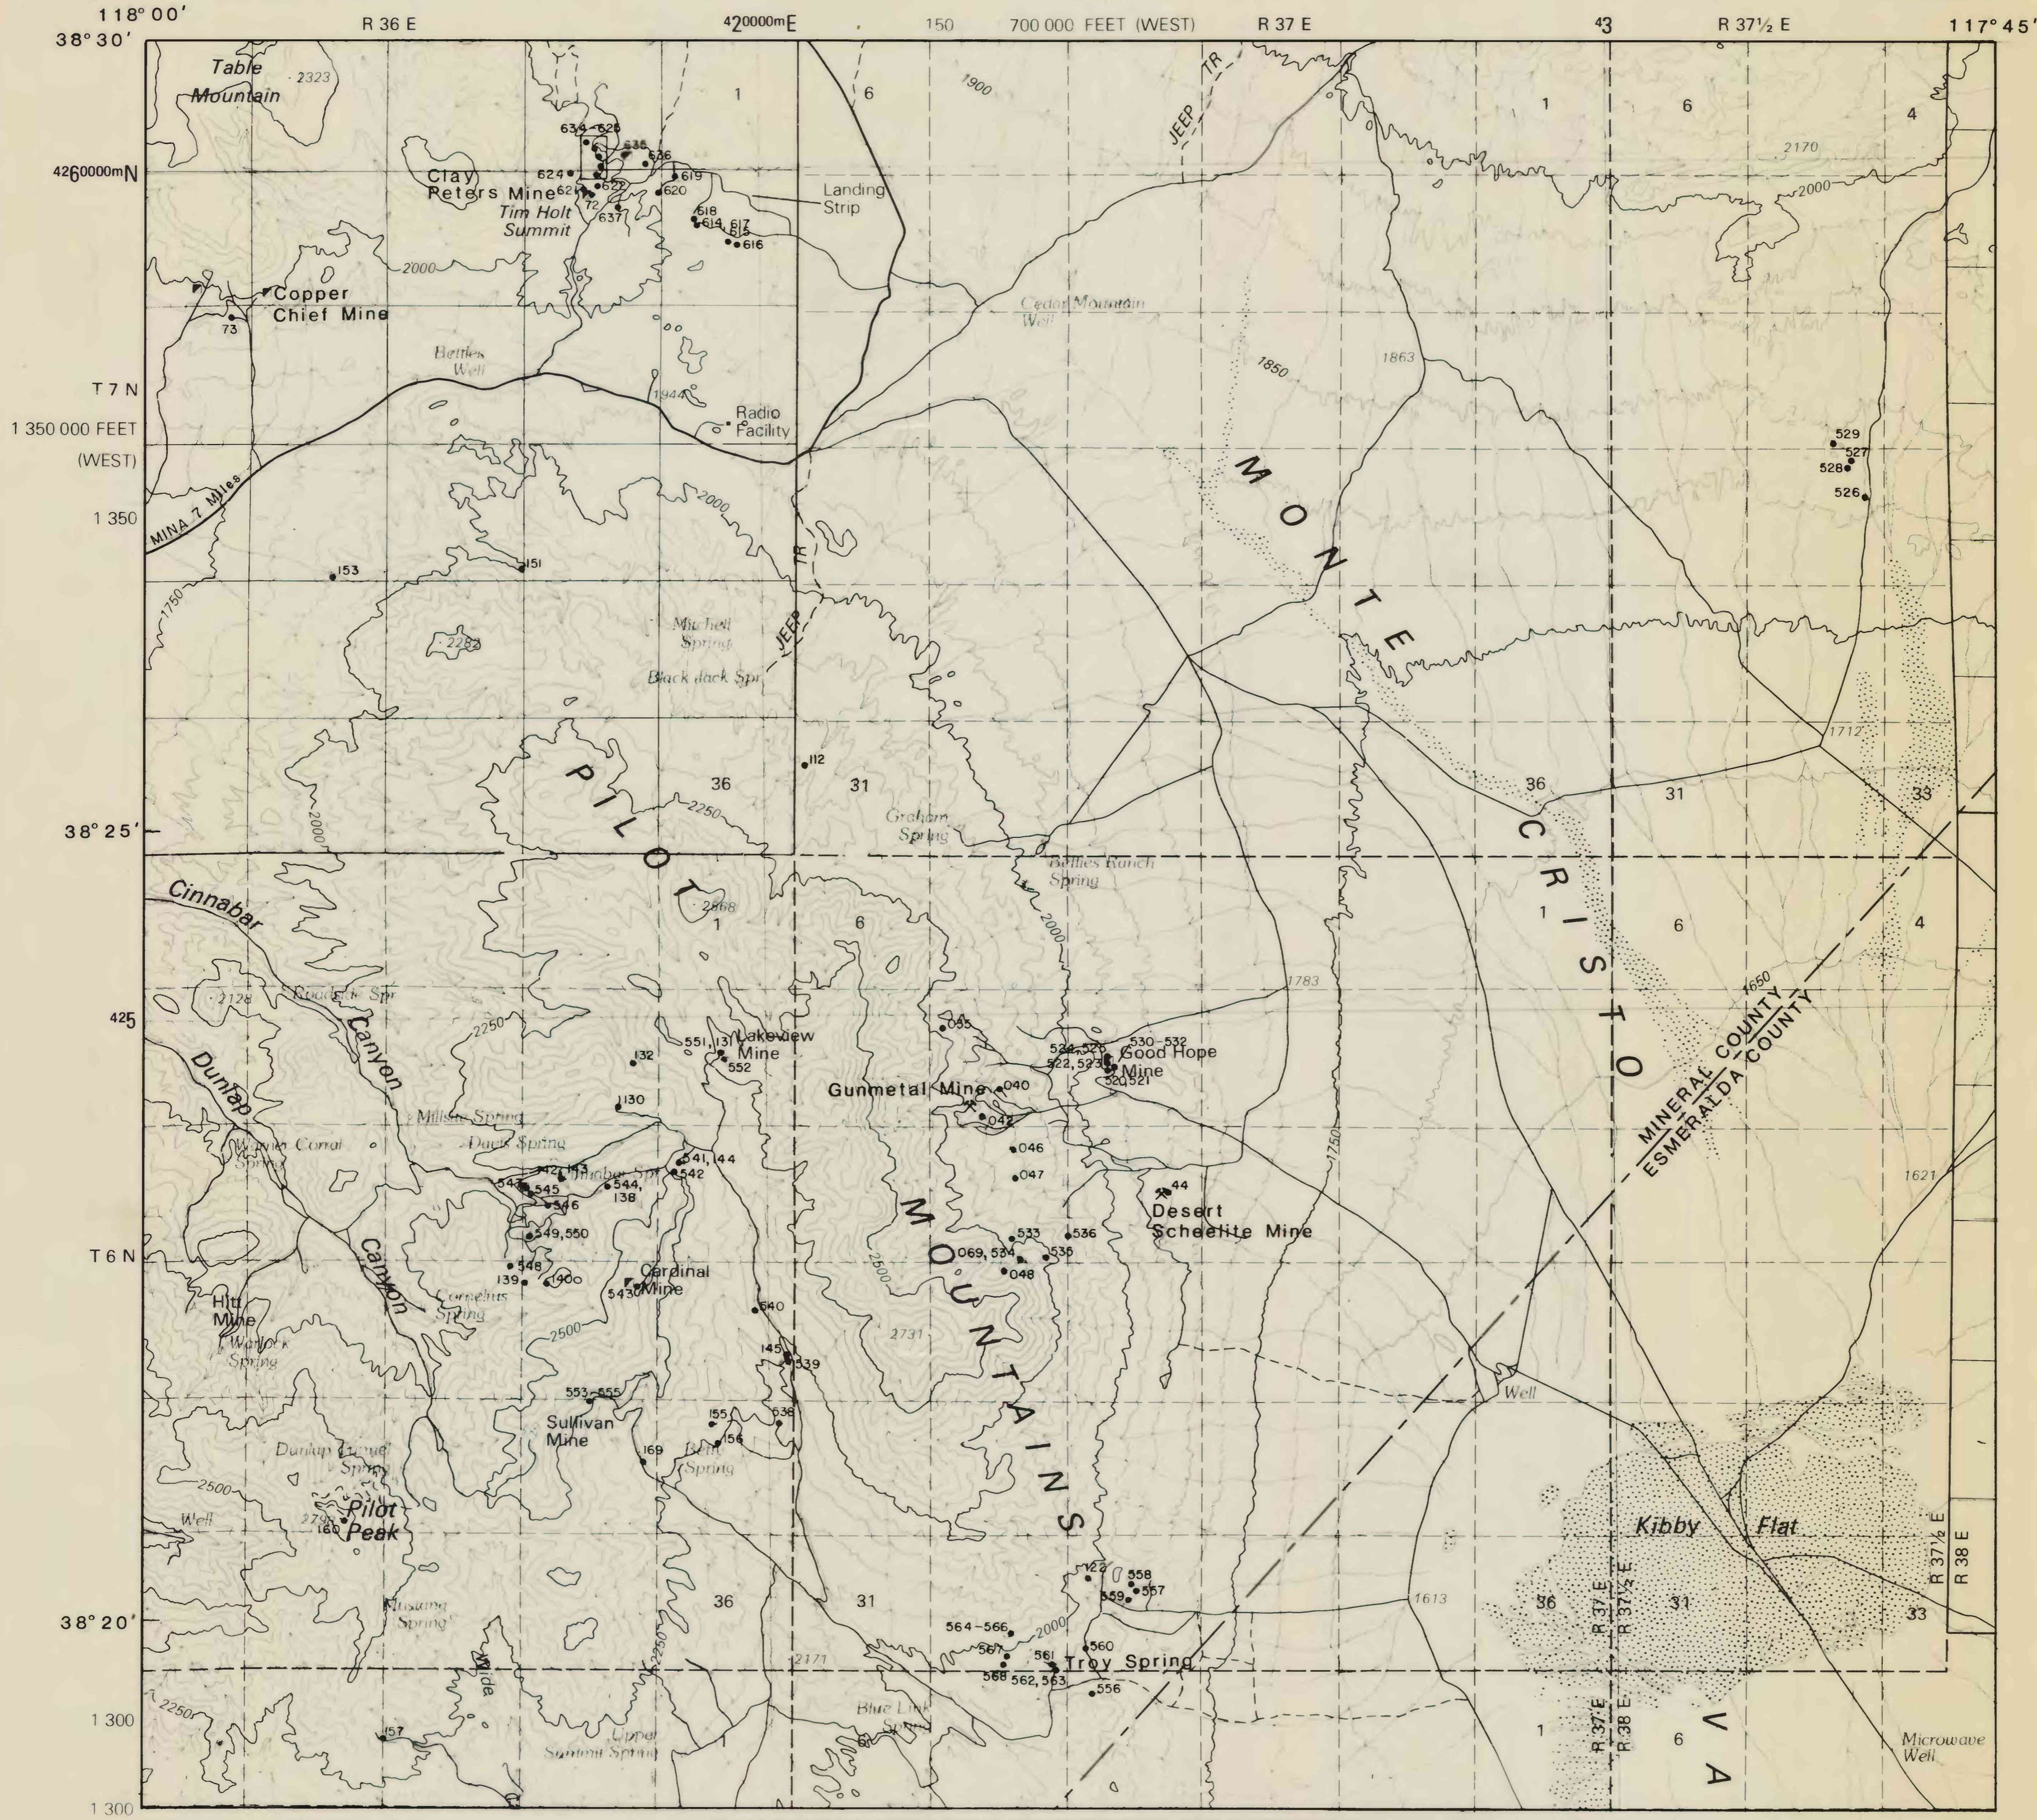

(WALKER LAKE)

Base from U.S. Geological Survey

This map is preliminary and has not been edited or reviewed for conformity with U.S. Geological Survey editorial standards

PLATE 1-LOCALITIES OF ROCK SAMPLES IN THE PILOT MOUNTAINS, NEVADA