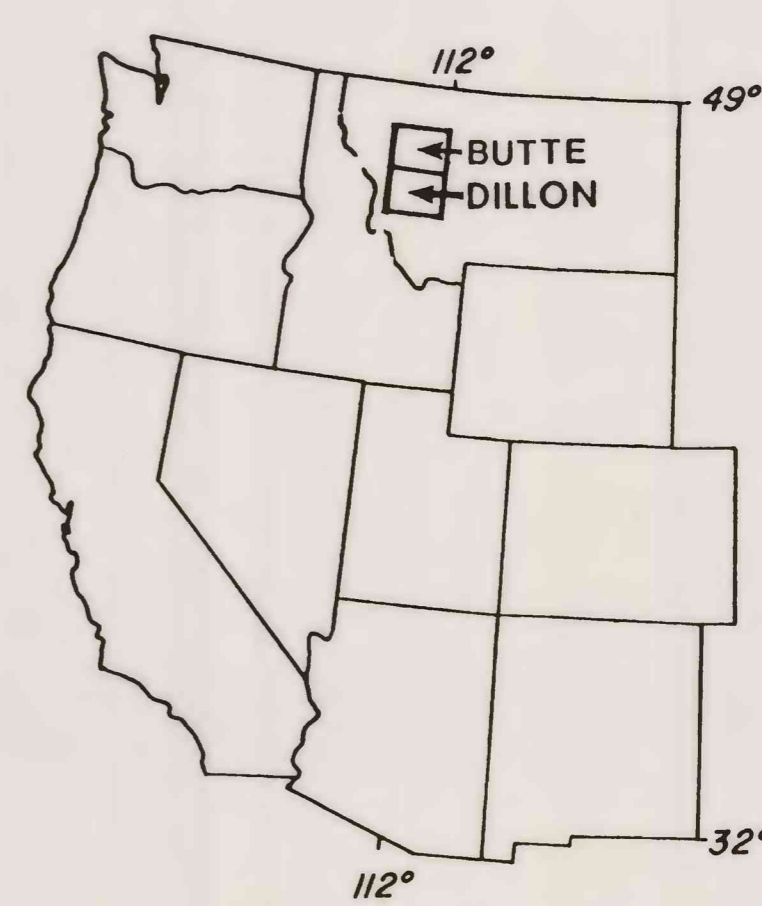

113°15'

112°00'

46°15'

46°15'

QUADRANGLE LOCATION MAP

45°00' 113°15' Base from U.S. Geological Survey

This map is preliminary and has not been edited or reviewed for conformity with U.S. Geological Survey editorial standards 112°00' 45°00'

PLATE 4—SAMPLE LOCALITY MAP OF SKARN ROCK SAMPLES FROM THE DILLON AND BUTTE 1° x 2° QUADRANGLES, MONTANA

By  
S. Leatham-Goldfarb, D. F. Siems, E. P. Welsch, and B. R. Berger

1986