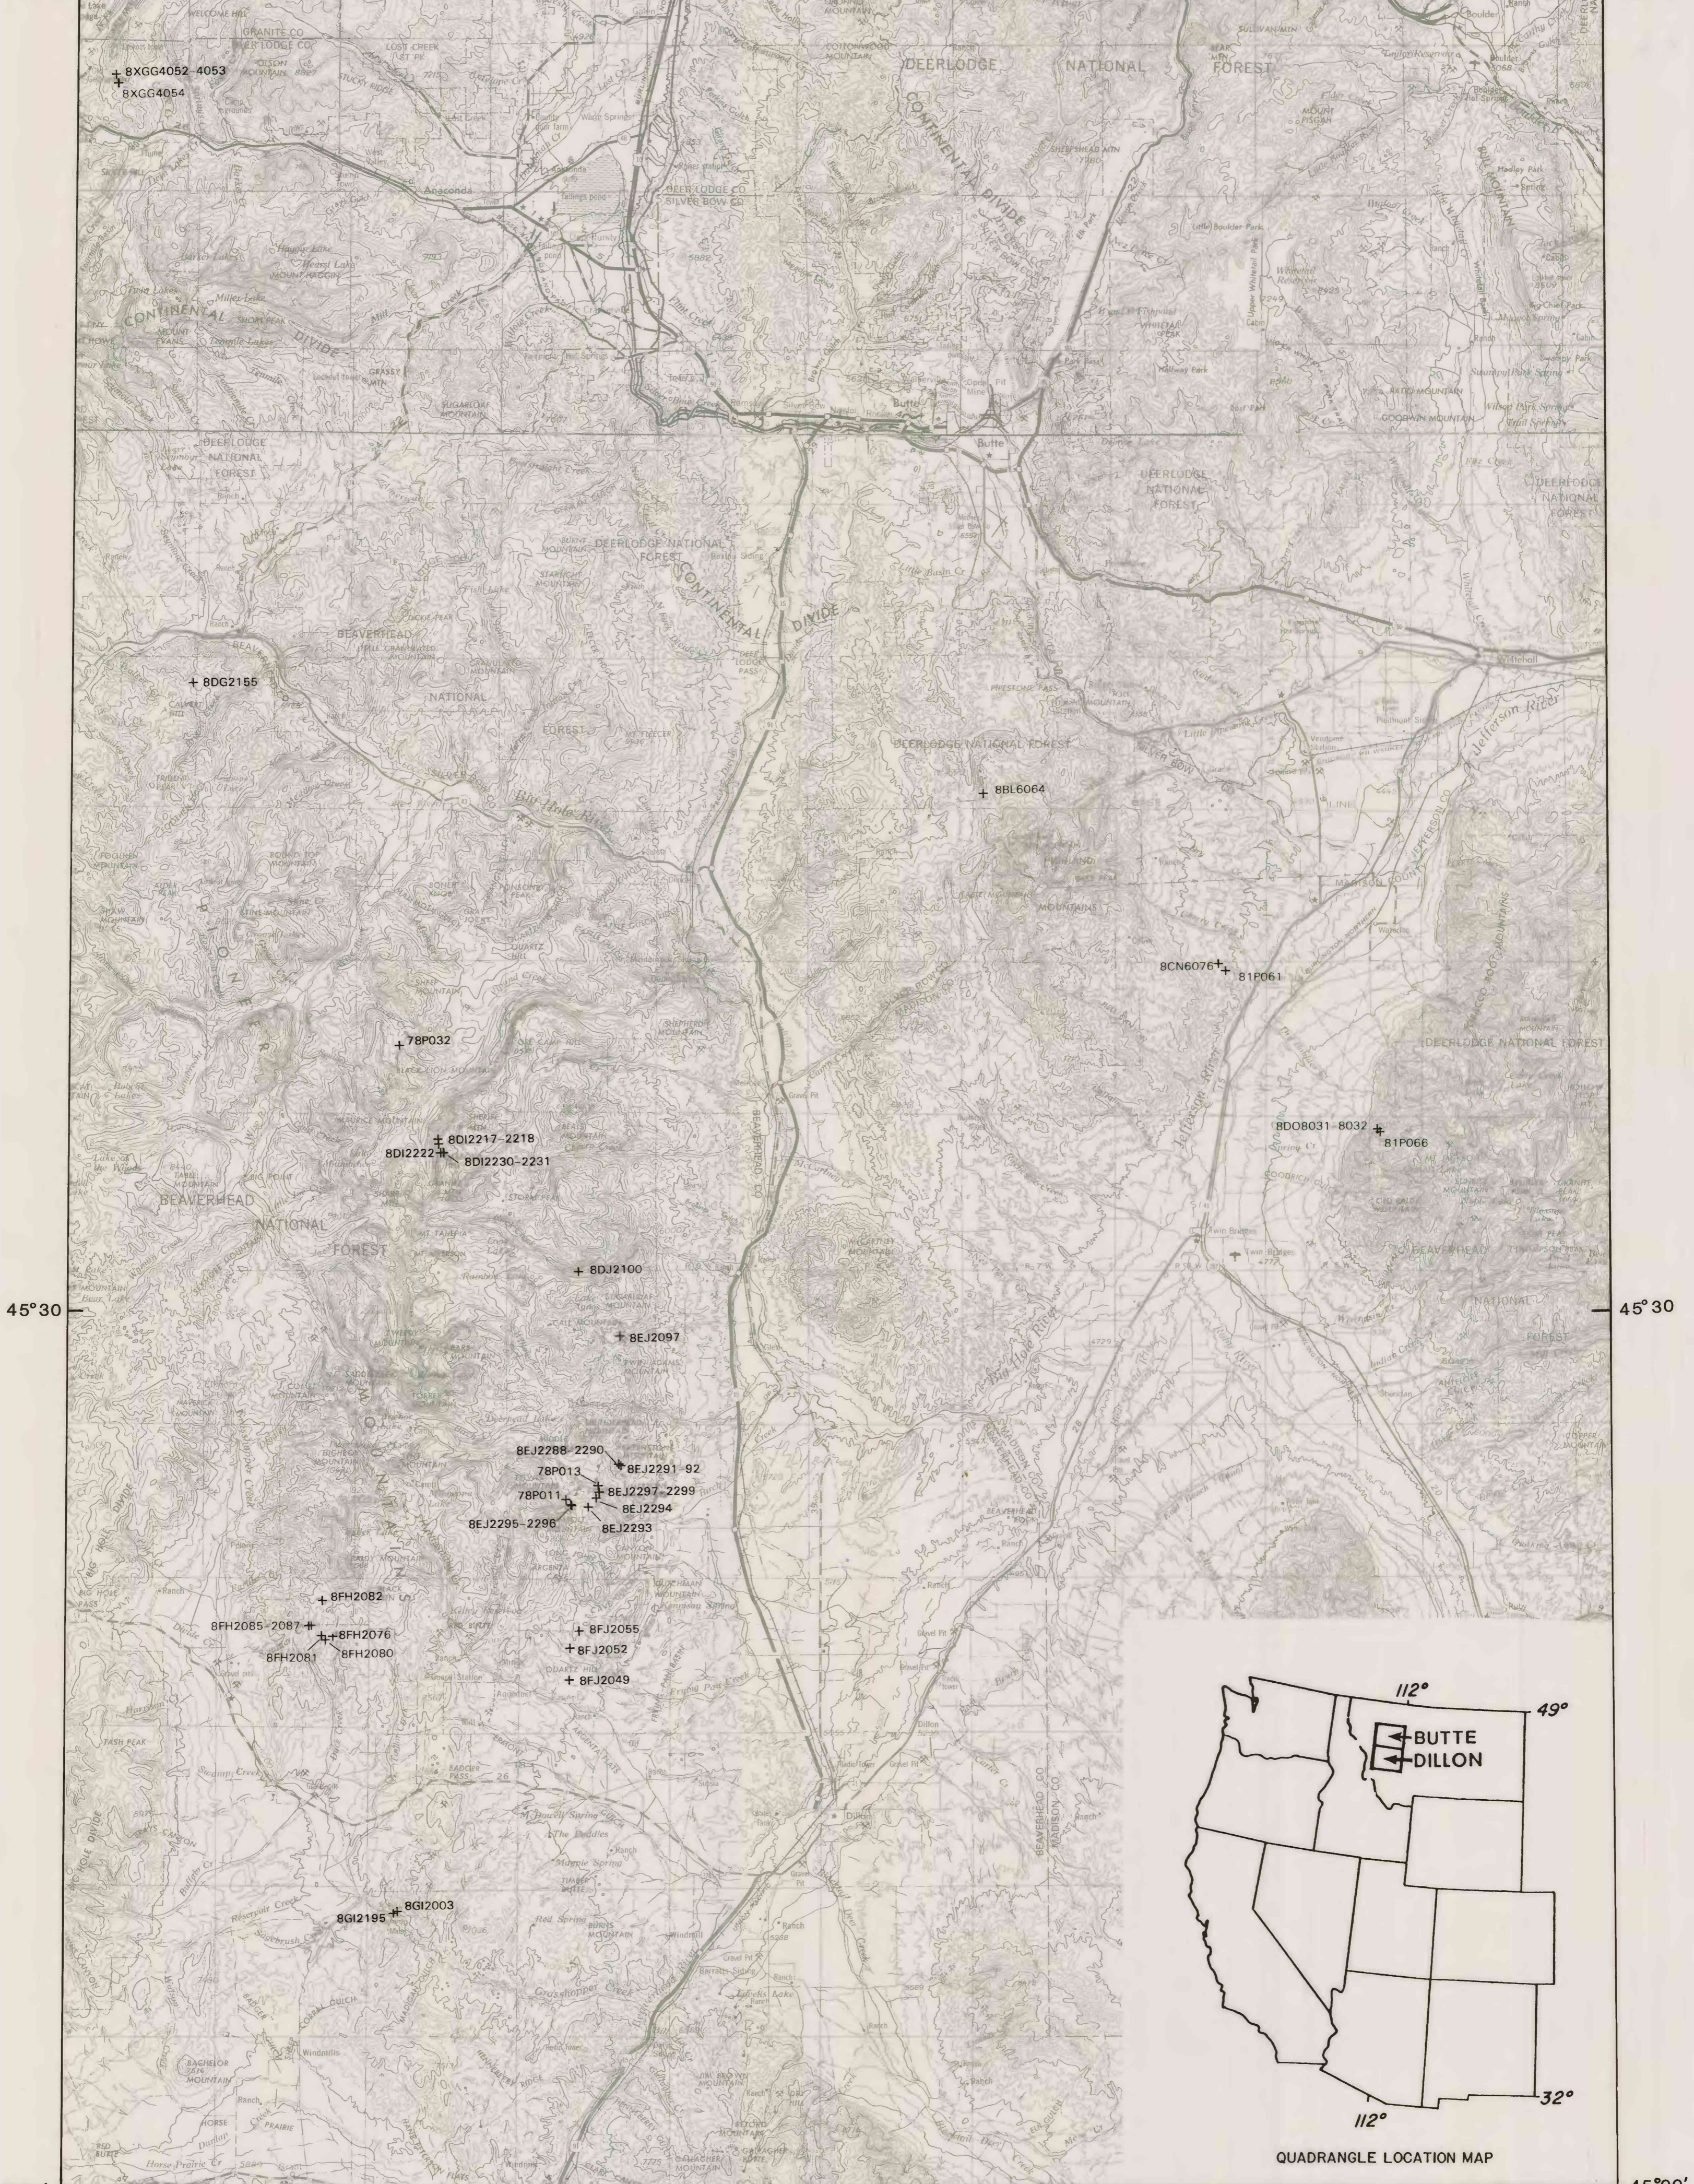

113°15'

112°00'

46°15'

46°15'

QUADRANGLE LOCATION MAP

45°00' 113°15' Base from U.S. Geological Survey

This map is preliminary and has not been edited or reviewed for conformity with U.S. Geological Survey editorial standards 112°00' 45°00'

PLATE 4—SAMPLE LOCALITY MAP OF SKARN ROCK SAMPLES FROM THE DILLON AND BUTTE 1° x 2° QUADRANGLES, MONTANA

By  
S. Leatham-Goldfarb, D. F. Siems, E. P. Welsch, and B. R. Berger

1986